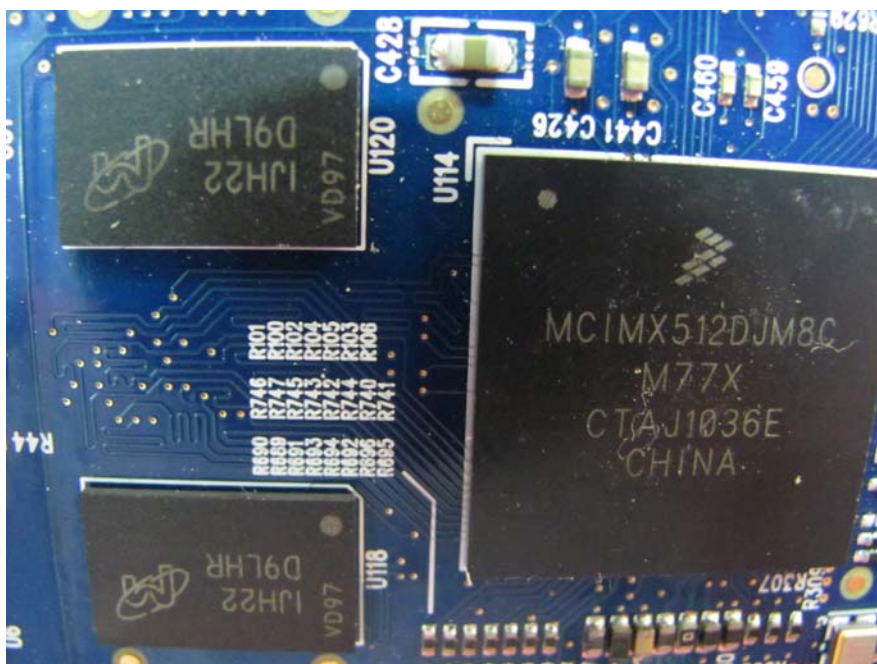

INTERTEK TESTING SERVICE

Report No.: HK12061673-1

Equipment Photographs

Model: NODE N100

(Internal)