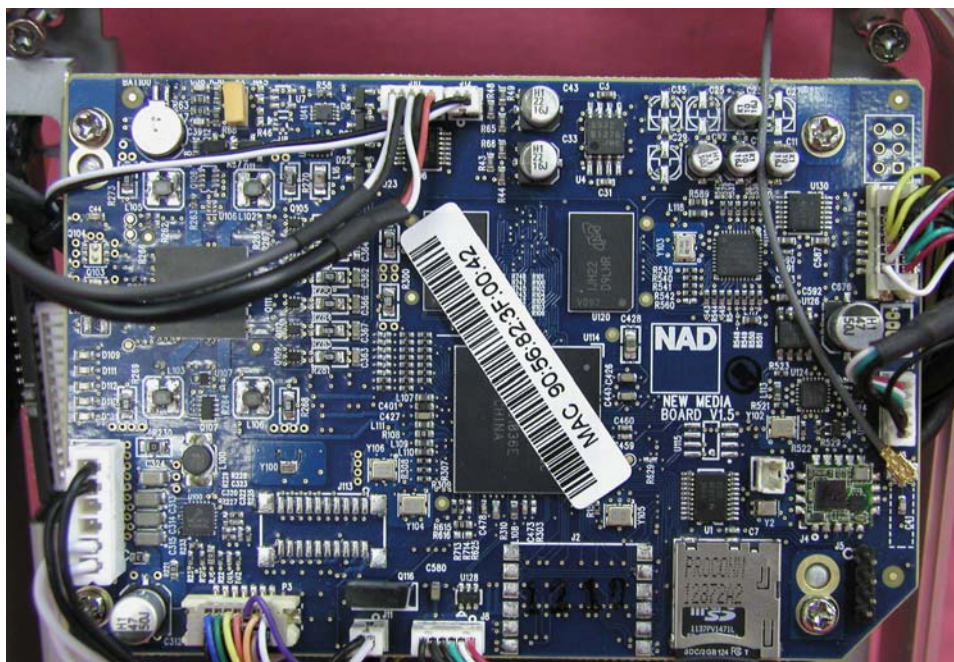

INTERTEK TESTING SERVICE

Report No.: HK12061673-1

Equipment Photographs

Model: NODE N100

(Internal)

FCC ID: Q20-N100WSMP
IC: 152B-N100WSMP

INTERTEK TESTING SERVICE

Report No.: HK12061673-1

Equipment Photographs

Model: NODE N100

(Internal)

FCC ID: Q20-N100WSMP

IC: 152B-N100WSMP

INTERTEK TESTING SERVICE

Report No.: HK12061673-1

Equipment Photographs

Model: NODE N100

(Internal)

FCC ID: Q20-N100WSMP
IC: 152B-N100WSMP

INTERTEK TESTING SERVICE

Report No.: HK12061673-1

Equipment Photographs

Model: NODE N100

(Internal)