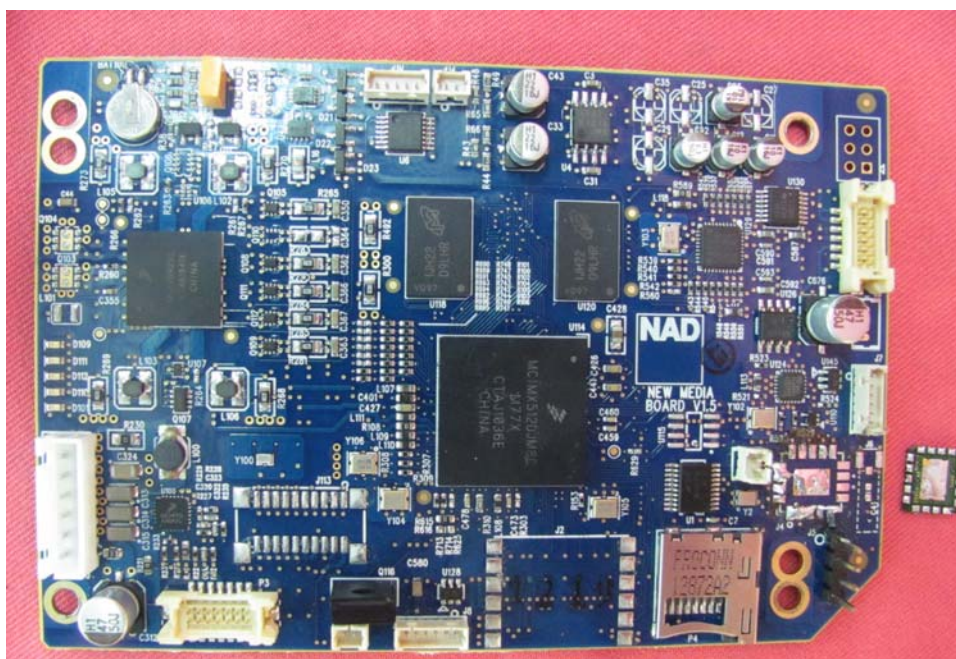

INTERTEK TESTING SERVICE

Report No.: HK12061673-1

Equipment Photographs

Model: NODE N100

(Internal)

FCC ID: Q20-N100WSMP
IC: 152B-N100WSMP