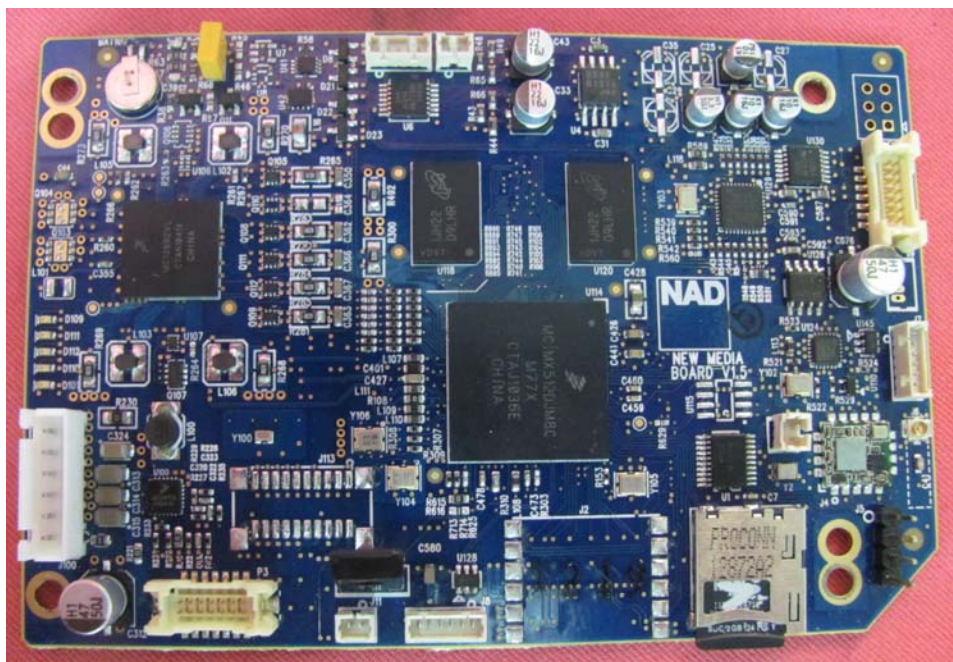

Model: NODE N100

(Internal)

INTERTEK TESTING SERVICE

Report No.: HK12061673-1

Equipment Photographs

Model: NODE N100

(Internal)

INTERTEK TESTING SERVICE