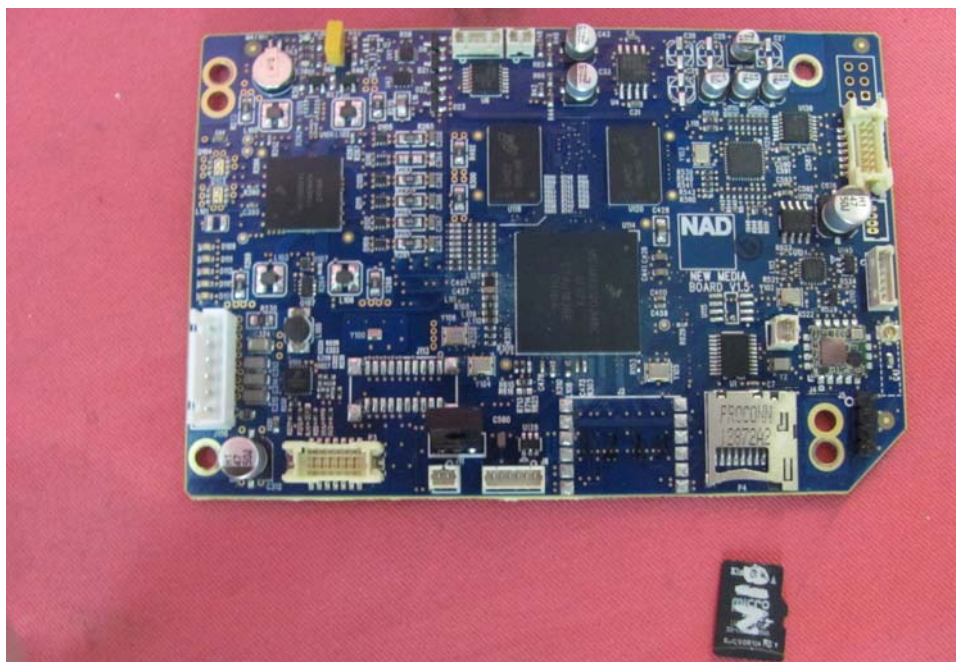

INTERTEK TESTING SERVICE

Report No.: HK12061673-1

Equipment Photographs

Model: NODE N100

(Internal)

FCC ID: Q20-N100WSMP
IC: 152B-N100WSMP