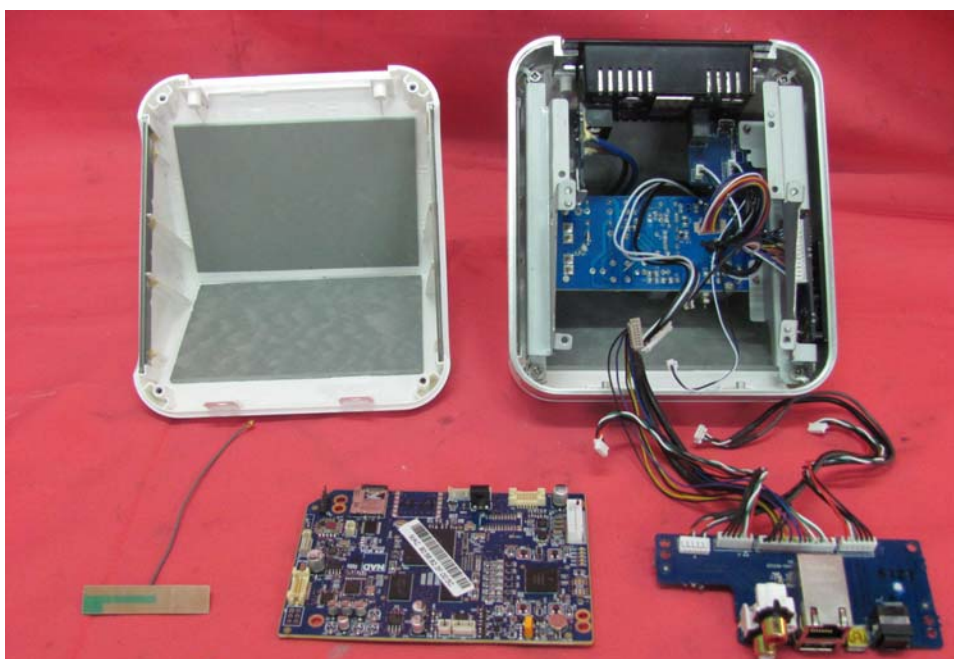

INTERTEK TESTING SERVICE

Report No.: HK12061673-1

Equipment Photographs

Model: NODE N100

(Internal)

FCC ID: Q20-N100WSMP
IC: 152B-N100WSMP

INTERTEK TESTING SERVICE

Report No.: HK12061673-1

Equipment Photographs

Model: NODE N100

(Internal)

FCC ID: Q20-N100WSMP

IC: 152B-N100WSMP

INTERTEK TESTING SERVICE

Report No.: HK12061673-1

Equipment Photographs