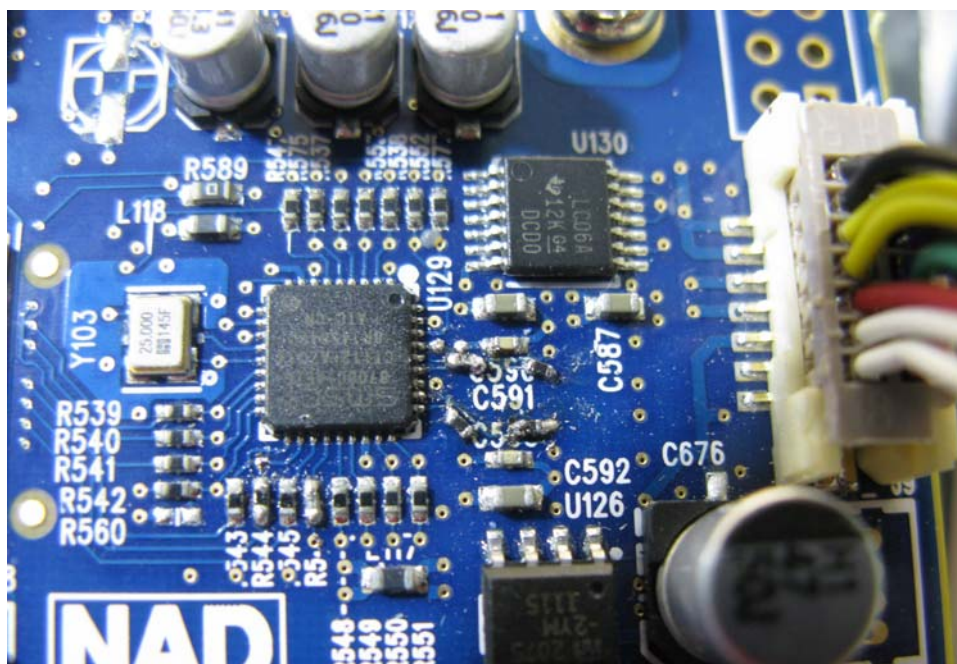

INTERTEK TESTING SERVICE

Report No.: HK12061673-1

Equipment Photographs

Model: NODE N100

(Internal)