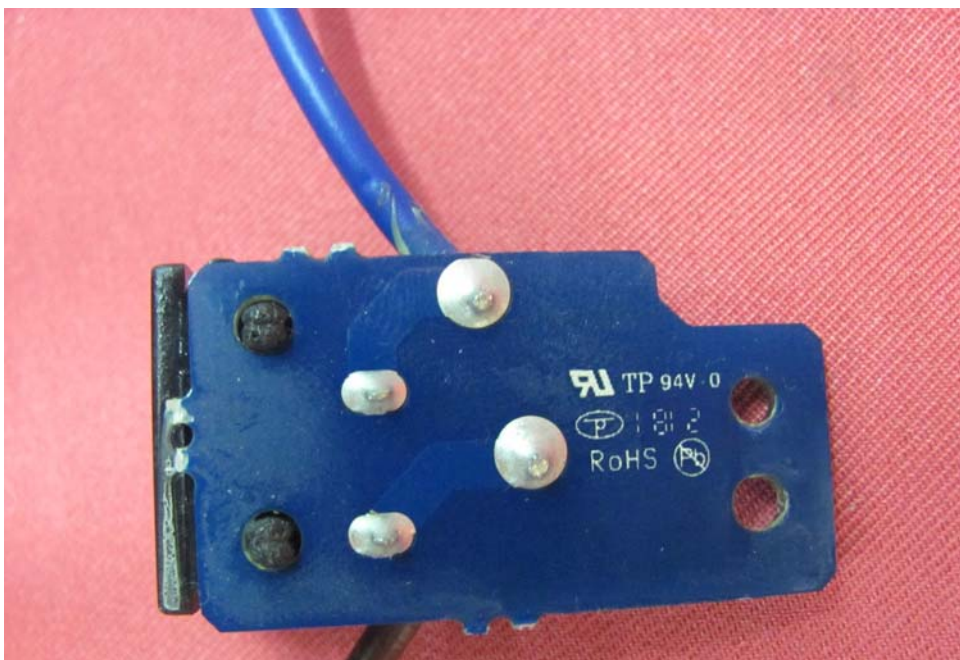

Equipment Photographs

Model: NODE N100

(Internal)

INTERTEK TESTING SERVICE

Report No.: HK12061673-1

Equipment Photographs

Model: NODE N100

(Internal)