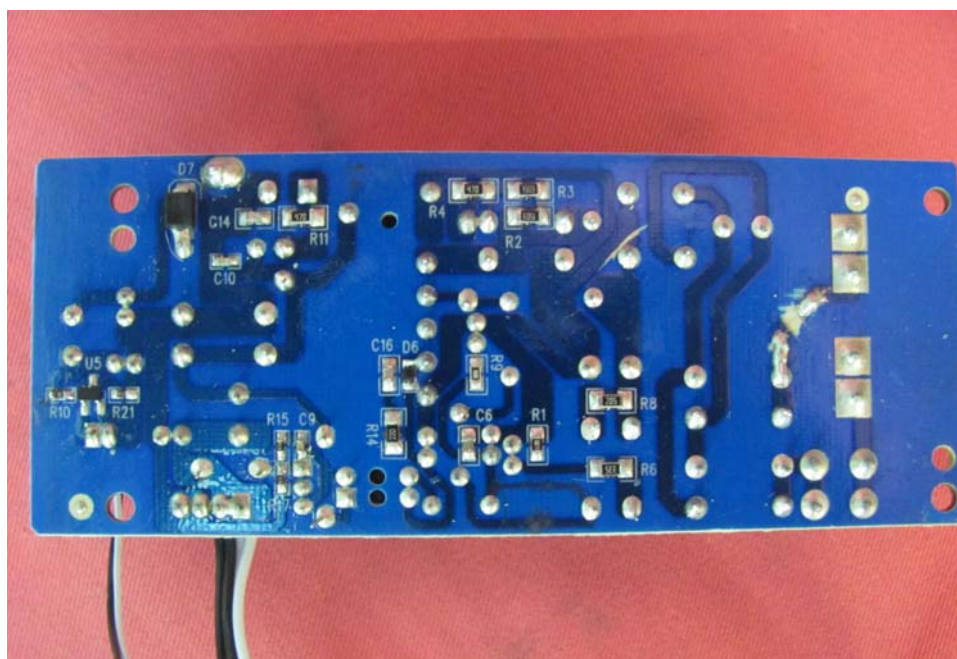

Model: NODE N100

(Internal)

FCC ID: Q20-N100WSMP
IC: 152B-N100WSMP

INTERTEK TESTING SERVICE

Report No.: HK12061673-1

Equipment Photographs

Model: NODE N100

(Internal)

FCC ID: Q20-N100WSMP
IC: 152B-N100WSMP

INTERTEK TESTING SERVICE

Report No.: HK12061673-1

Equipment Photographs

Model: NODE N100

(Internal)

INTERTEK TESTING SERVICE

Report No.: HK12061673-1

Equipment Photographs

Model: NODE N100

(Internal)

INTERTEK TESTING SERVICE

Report No.: HK12061673-1

Equipment Photographs

Model: NODE N100

(Internal)