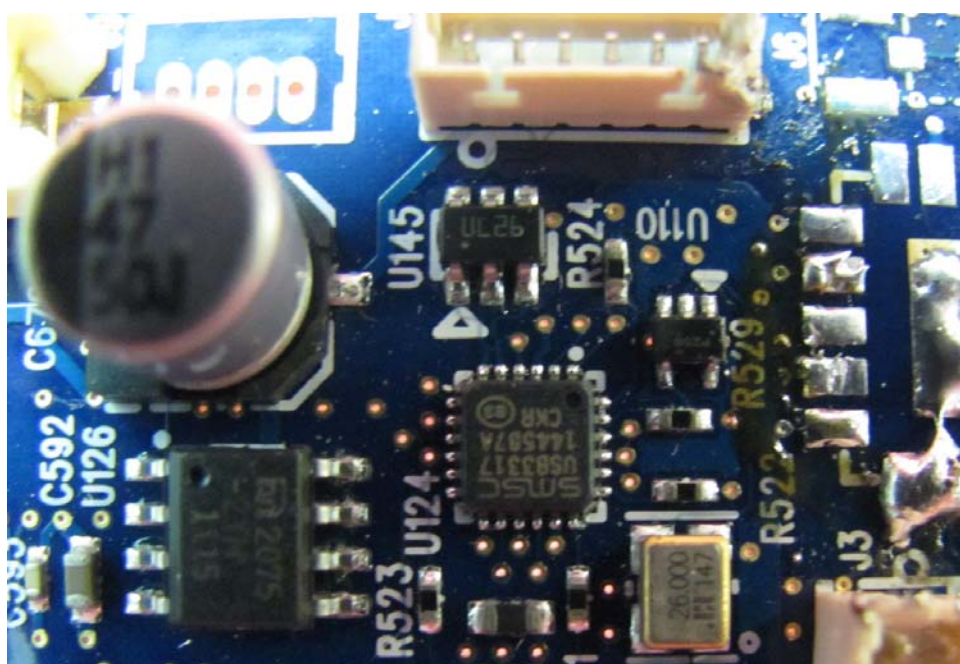

INTERTEK TESTING SERVICE

Report No.: HK12061673-1

Equipment Photographs

Model: NODE N100

(Internal)