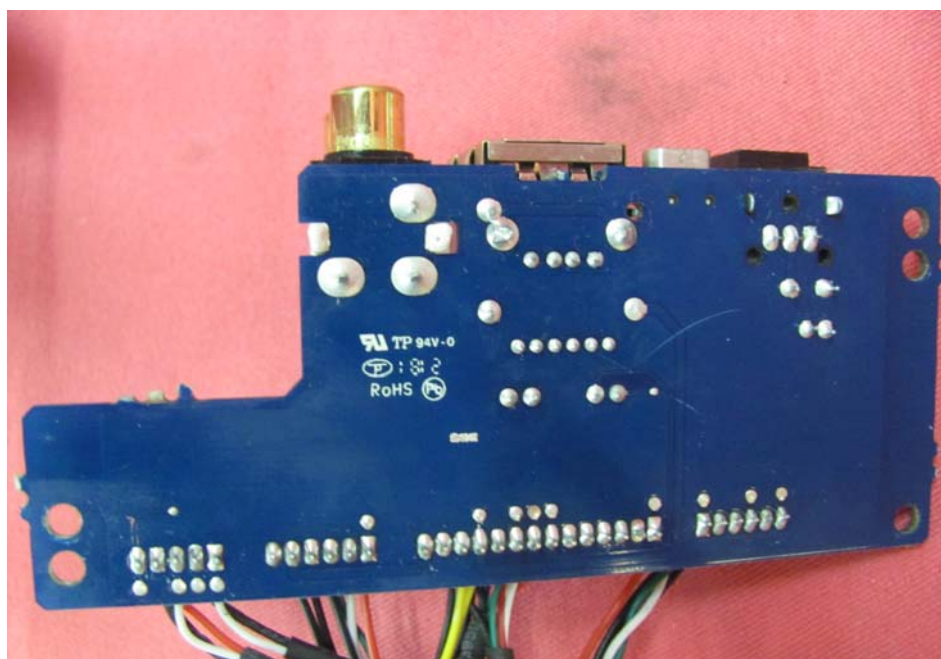

INTERTEK TESTING SERVICE

Report No.: HK12061673-1

Equipment Photographs

Model: NODE N100

(Internal)

FCC ID: Q20-N100WSMP
IC: 152B-N100WSMP

INTERTEK TESTING SERVICE

Report No.: HK12061673-1

Equipment Photographs

Model: NODE N100

(Internal)

FCC ID: Q20-N100WSMP

IC: 152B-N100WSMP

INTERTEK TESTING SERVICE

Report No.: HK12061673-1

Equipment Photographs

Model: NODE N100

(Internal)

FCC ID: Q20-N100WSMP
IC: 152B-N100WSMP

INTERTEK TESTING SERVICE

Report No.: HK12061673-1

Equipment Photographs

Model: NODE N100

(Internal)

FCC ID: Q20-N100WSMP
IC: 152B-N100WSMP

INTERTEK TESTING SERVICE

Report No.: HK12061673-1

Equipment Photographs

Model: NODE N100

(Internal)

INTERTEK TESTING SERVICE

Report No.: HK12061673-1