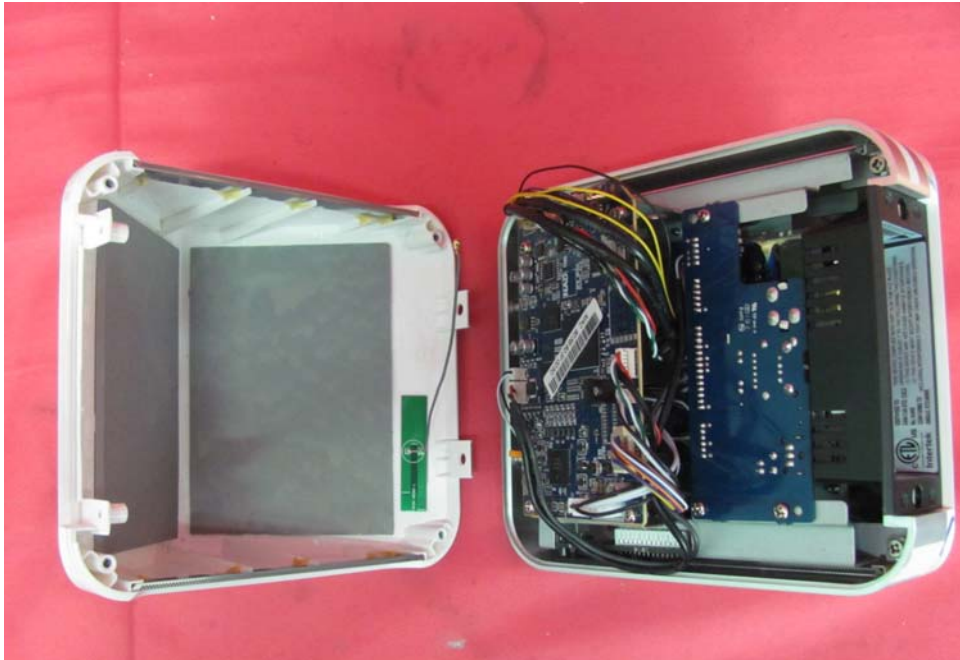

INTERTEK TESTING SERVICE

Report No.: HK12061673-1

Equipment Photographs

Model: NODE N100

(Internal)

FCC ID: Q20-N100WSMP
IC: 152B-N100WSMP

INTERTEK TESTING SERVICE

Report No.: HK12061673-1

Equipment Photographs

Model: NODE N100

(Internal)

FCC ID: Q20-N100WSMP

IC: 152B-N100WSMP

INTERTEK TESTING SERVICE

Report No.: HK12061673-1

Equipment Photographs