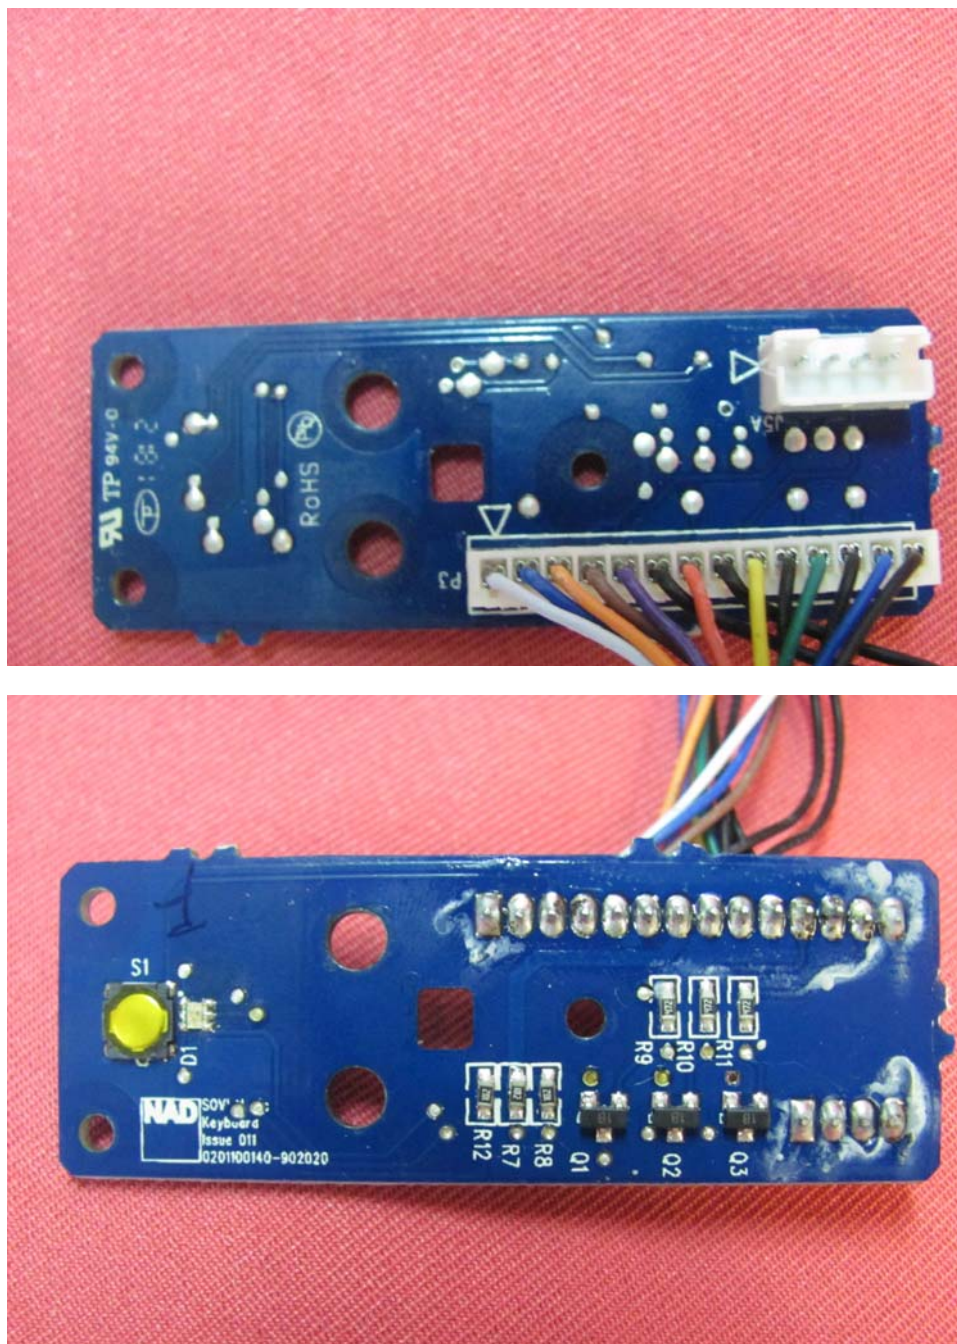

Equipment Photographs

Model: NODE N100

(Internal)

FCC ID: Q20-N100WSMP

IC: 152B-N100WSMP

INTERTEK TESTING SERVICE

Report No.: HK12061673-1

Equipment Photographs

FCC ID: Q20-N100WSMP
IC: 152B-N100WSMP

INTERTEK TESTING SERVICE

Report No.: HK12061673-1

Equipment Photographs

Model: NODE N100

(Internal)

INTERTEK TESTING SERVICE

Report No.: HK12061673-1

Equipment Photographs

Model: NODE N100

(Internal)

INTERTEK TESTING SERVICE

Report No.: HK12061673-1

Equipment Photographs

Model: NODE N100

(Internal)

INTERTEK TESTING SERVICE

Report No.: HK12061673-1

Equipment Photographs

Model: NODE N100

(Internal)

INTERTEK TESTING SERVICE

Report No.: HK12061673-1

Equipment Photographs