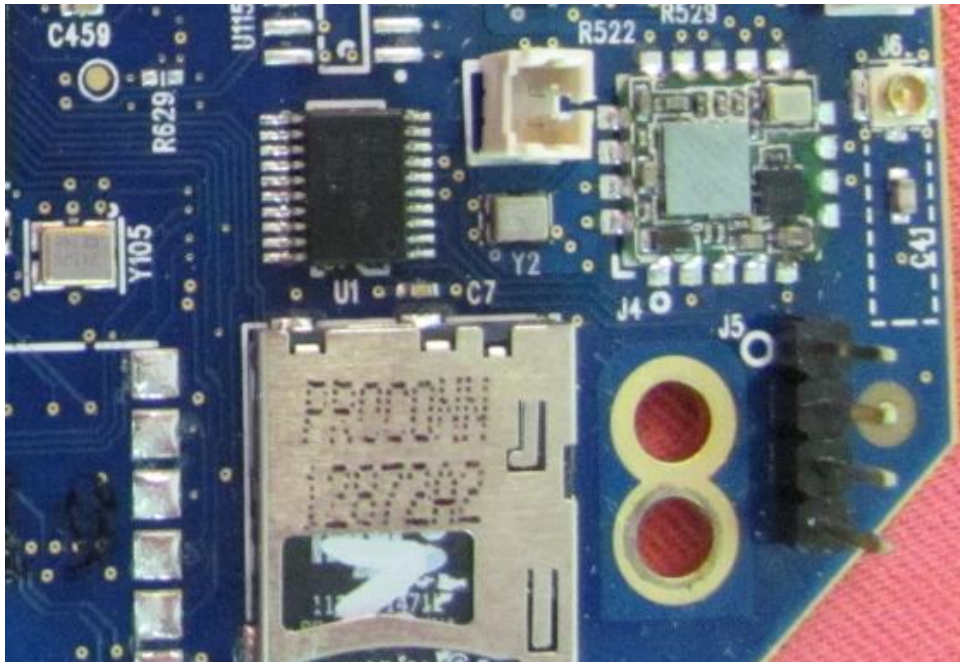

(Internal)

FCC ID: Q20-N100WSMP
IC: 152B-N100WSMP

INTERTEK TESTING SERVICE

Report No.: HK12061673-1

Equipment Photographs

Model: NODE N100

(Internal)

INTERTEK TESTING SERVICE