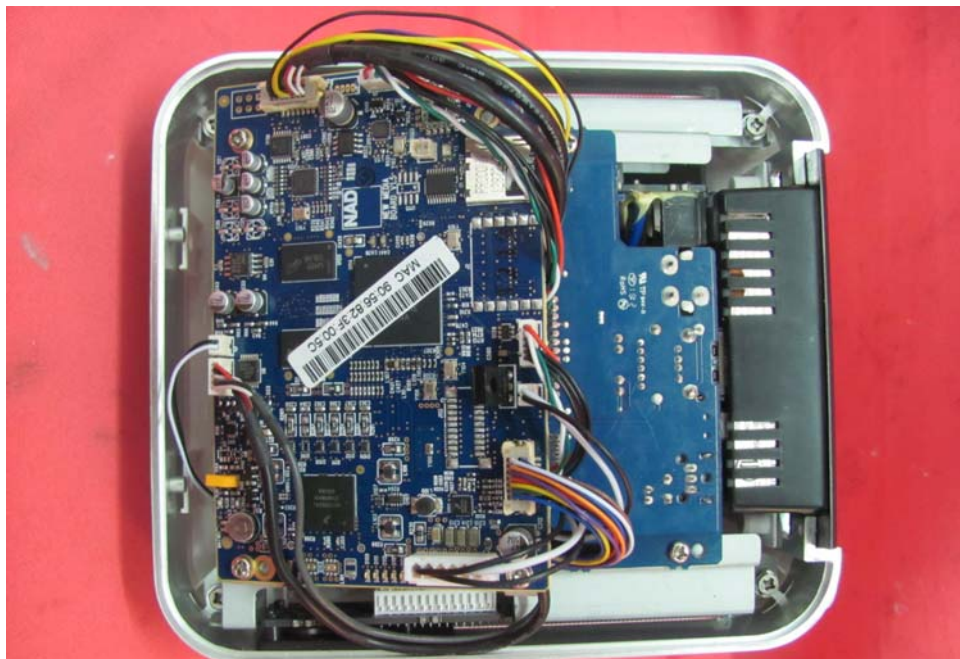

INTERTEK TESTING SERVICE

Report No.: HK12061673-1

Equipment Photographs

Model: NODE N100

(Internal)

FCC ID: Q20-N100WSMP
IC: 152B-N100WSMP

INTERTEK TESTING SERVICE

Report No.: HK12061673-1

Equipment Photographs

Model: NODE N100

(Internal)

FCC ID: Q20-N100WSMP

IC: 152B-N100WSMP

INTERTEK TESTING SERVICE

Report No.: HK12061673-1

Equipment Photographs