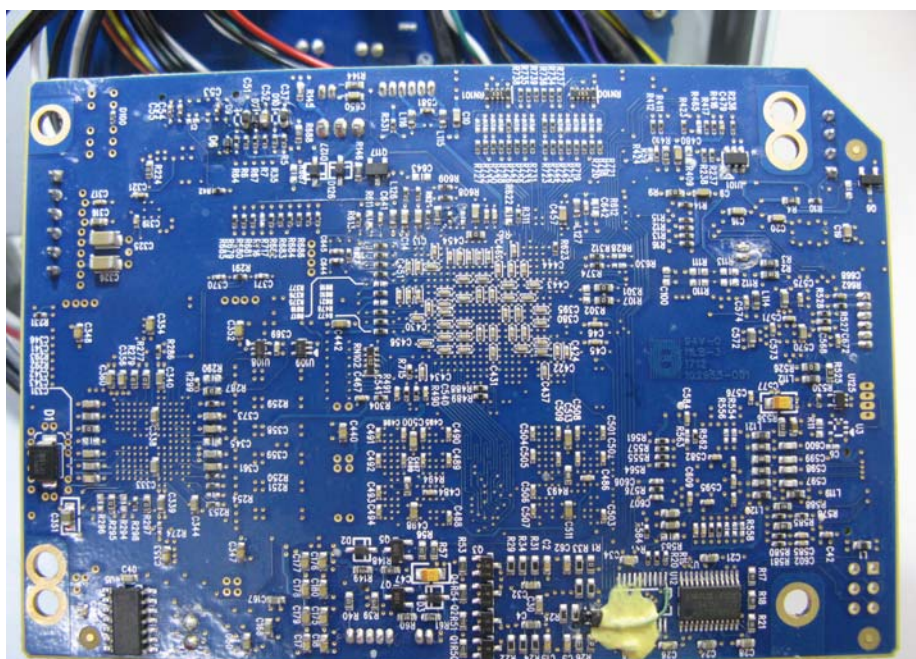

Model: NODE N100

(Internal)

INTERTEK TESTING SERVICE

Report No.: HK12061673-1

Equipment Photographs

Model: NODE N100

(Internal)

INTERTEK TESTING SERVICE