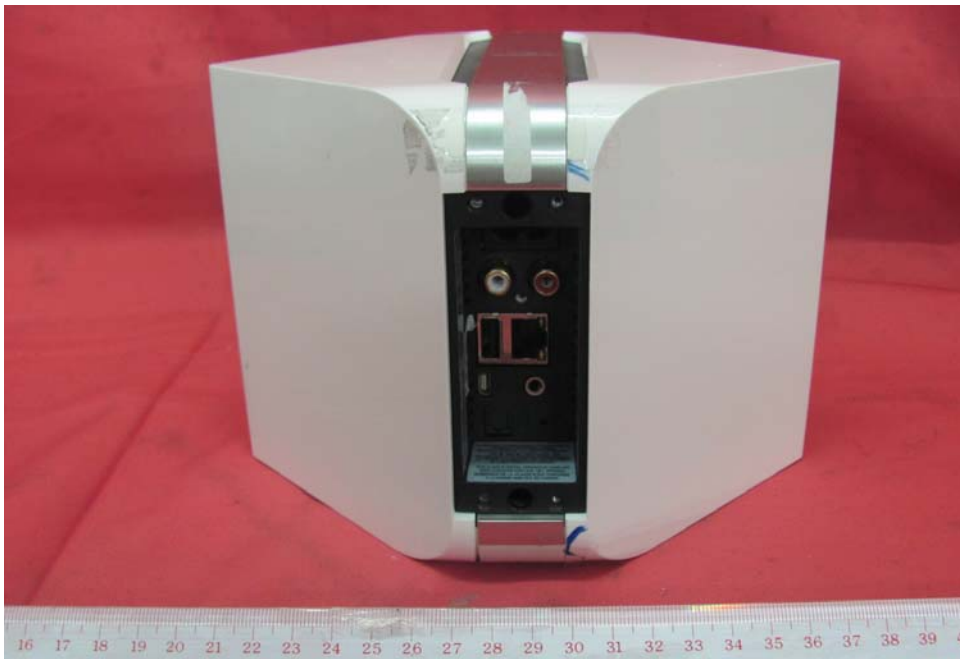


INTERTEK TESTING SERVICE

Report No.: HK12061673-1

Equipment Photographs

Model : NODE N100

(External)

INTERTEK TESTING SERVICE

Report No.: HK12061673-1

Equipment Photographs

Model : NODE N100

(External)

FCC ID: Q20-N100WSMP
IC: 152B-N100WSMP

INTERTEK TESTING SERVICE

Report No.: HK12061673-1

Equipment Photographs

Model : NODE N100

(External)