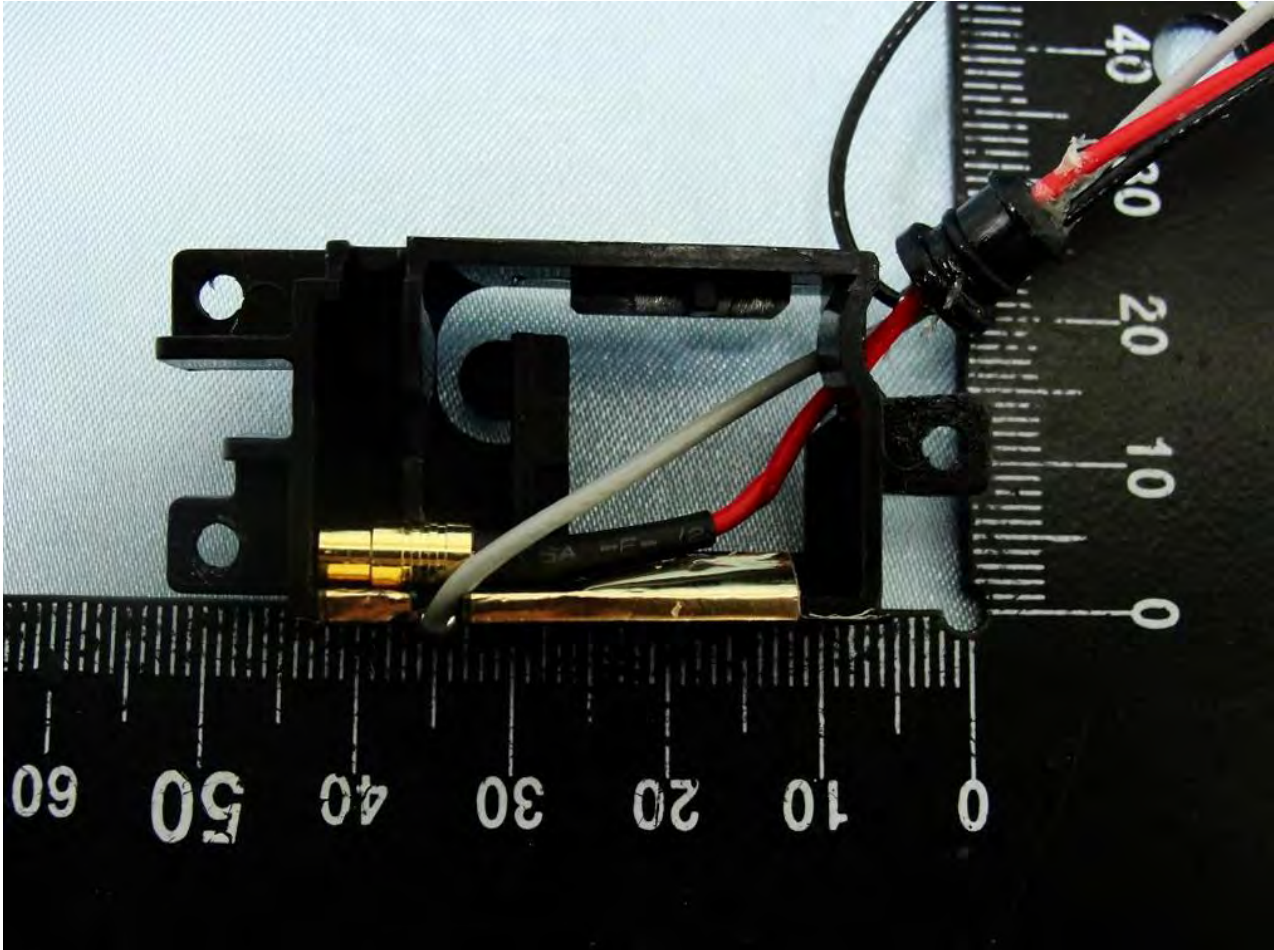

Host: Rugged Tablet PC (Brand Name: Xplore Technologies / Model Name: iX104C5)