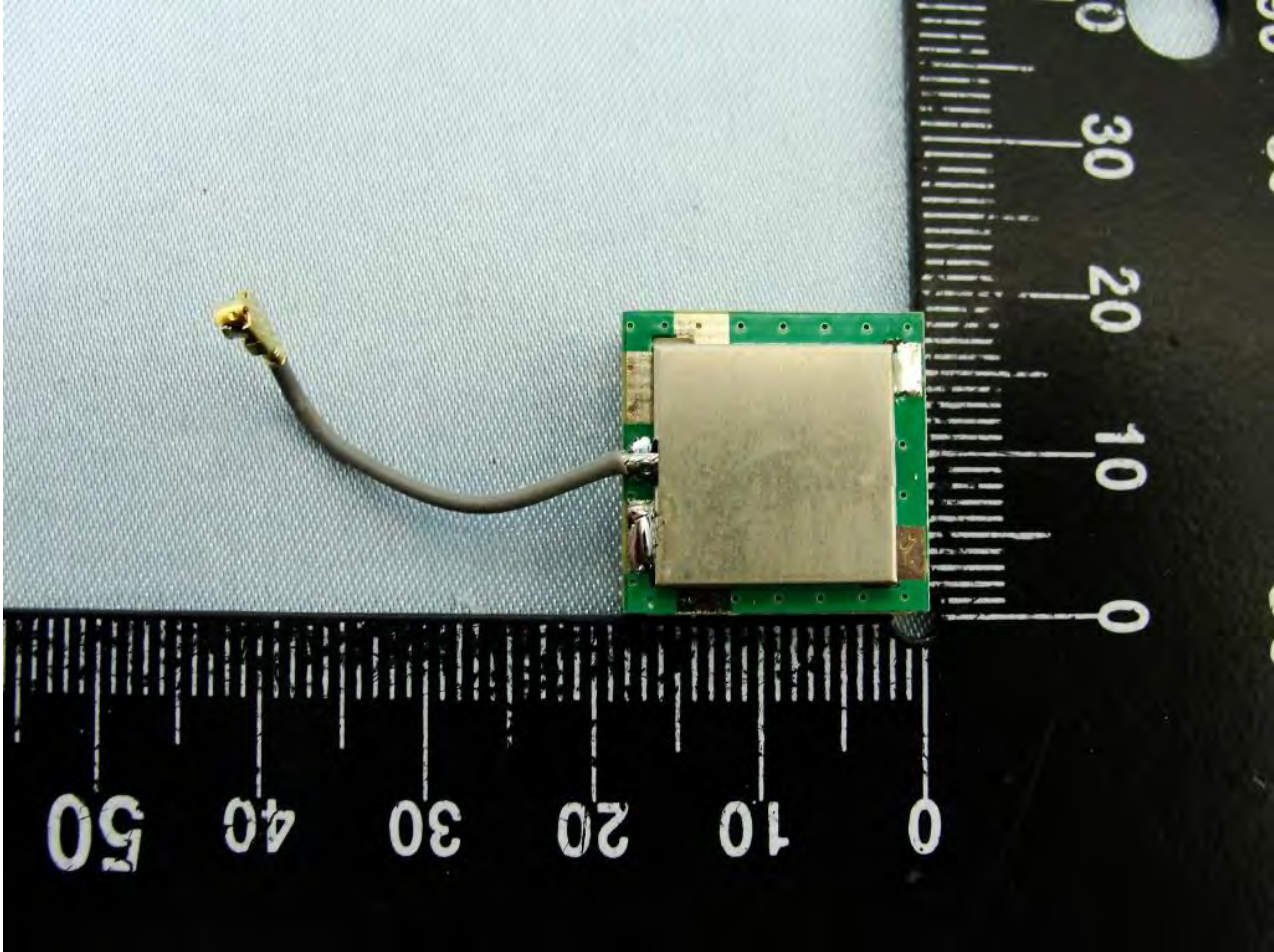

Bluetooth Antenna

Host: Rugged Tablet PC (Brand Name: Xplore Technologies / Model Name: iX104C5)

Host: Rugged Tablet PC (Brand Name: Xplore Technologies / Model Name: iX104C5)

WLAN Main Antenna

Host: Rugged Tablet PC (Brand Name: Xplore Technologies / Model Name: iX104C5)

Host: Rugged Tablet PC (Brand Name: Xplore Technologies / Model Name: iX104C5)

WLAN Aux. Antenna

Host: Rugged Tablet PC (Brand Name: Xplore Technologies / Model Name: iX104C5)

Host: Rugged Tablet PC (Brand Name: Xplore Technologies / Model Name: iX104C5)

GPS Antenna 1

Host: Rugged Tablet PC (Brand Name: Xplore Technologies / Model Name: iX104C5)

Host: Rugged Tablet PC (Brand Name: Xplore Technologies / Model Name: iX104C5)

GPS Antenna 2

Host: Rugged Tablet PC (Brand Name: Xplore Technologies / Model Name: iX104C5)