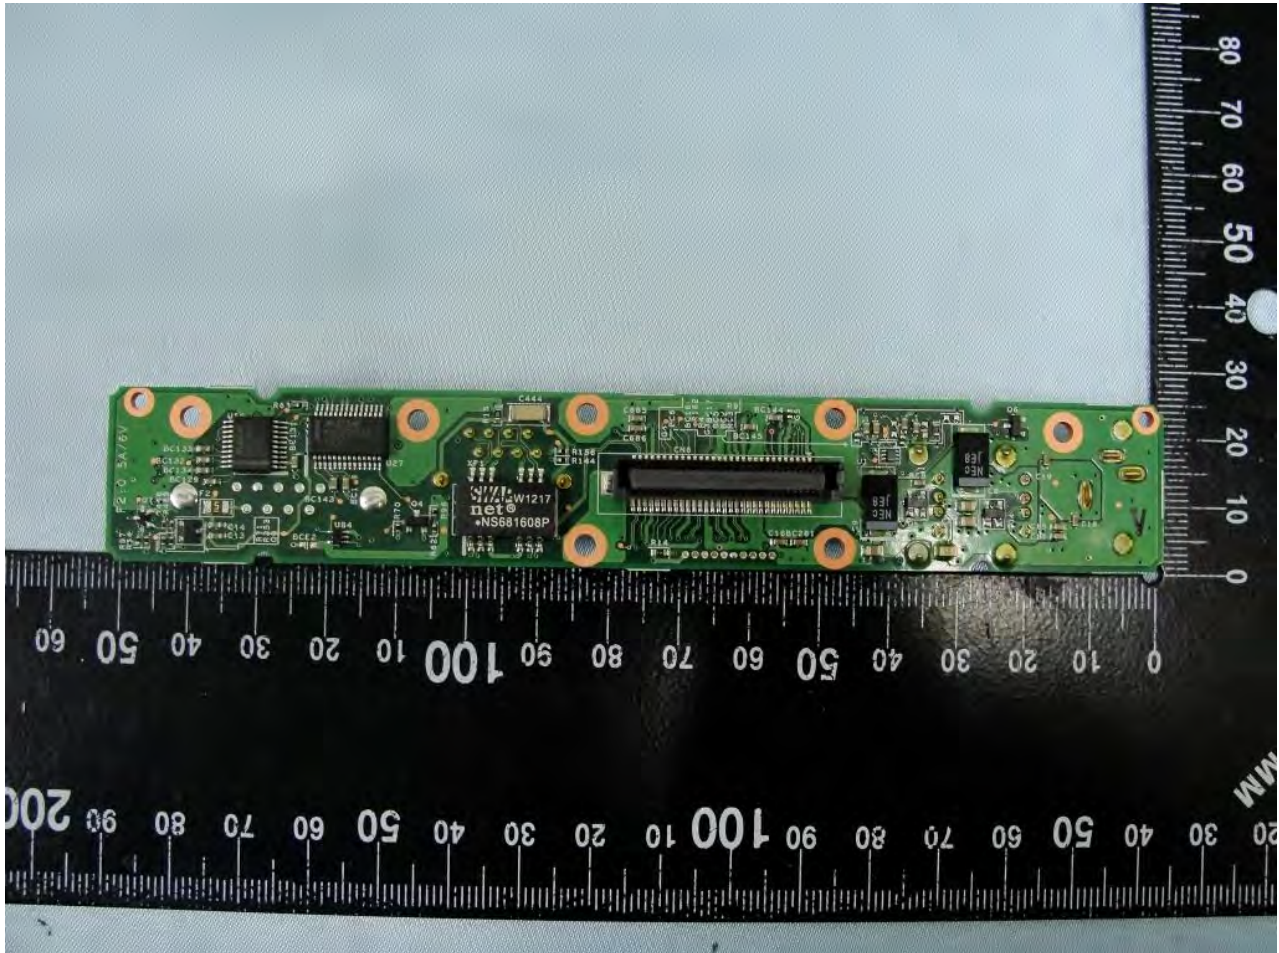

Host: Rugged Tablet PC (Brand Name: Xplore Technologies / Model Name: iX104C5)