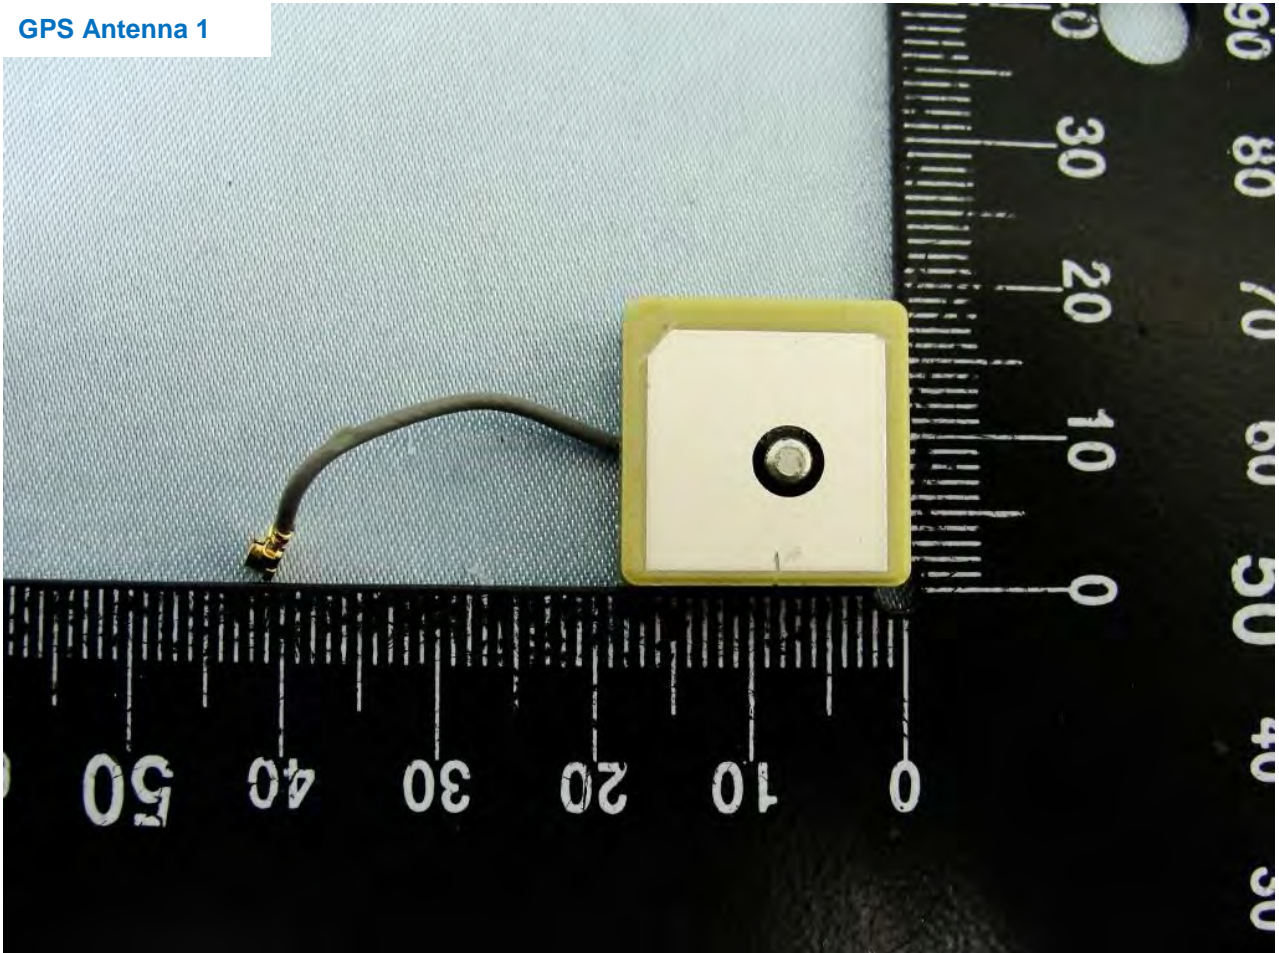

Host: Rugged Tablet PC (Brand Name: Xplore Technologies / Model Name: iX104C5)

GPS Antenna 1