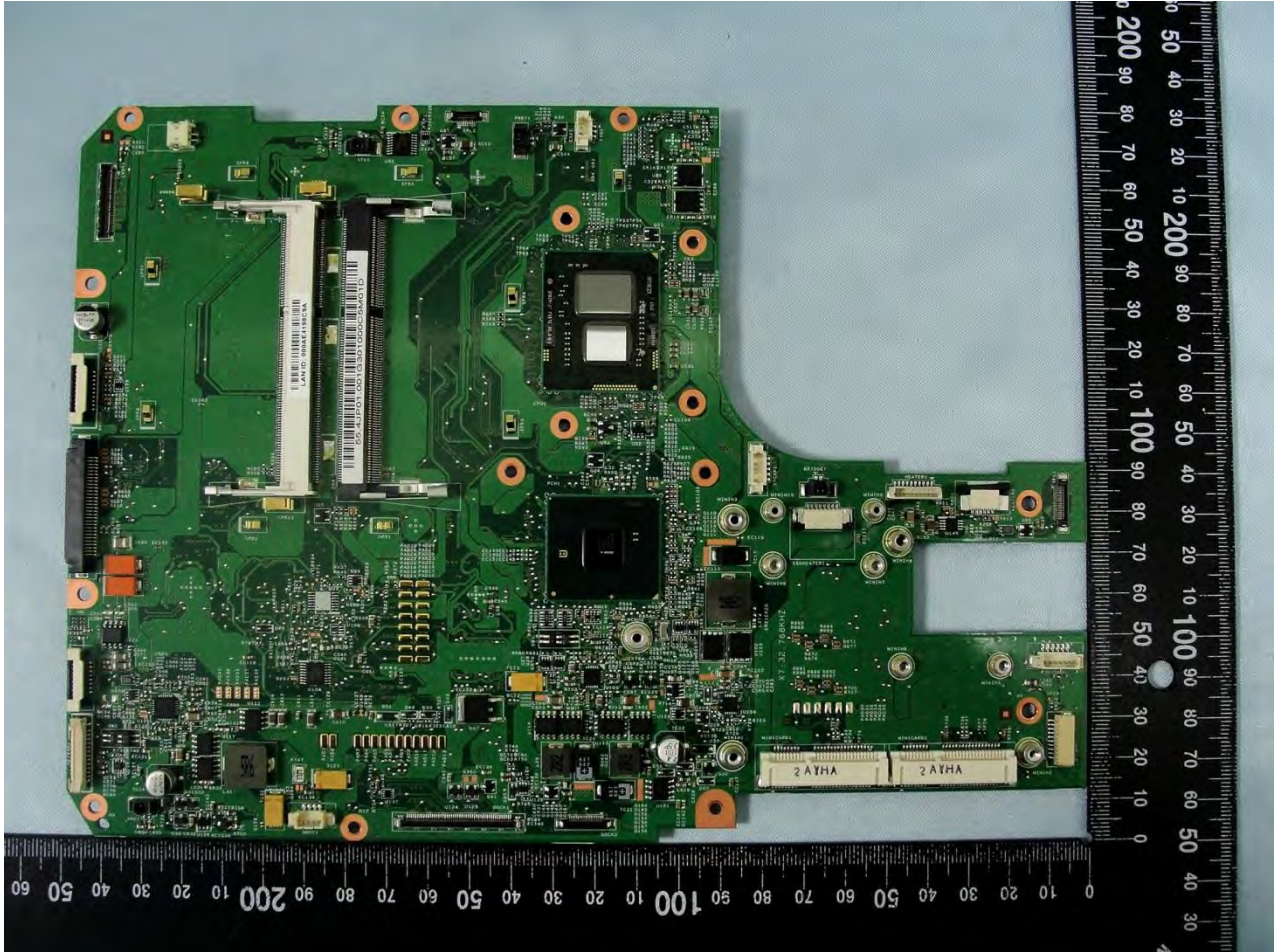

Host: Rugged Tablet PC (Brand Name: Xplore Technologies / Model Name: iX104C5)