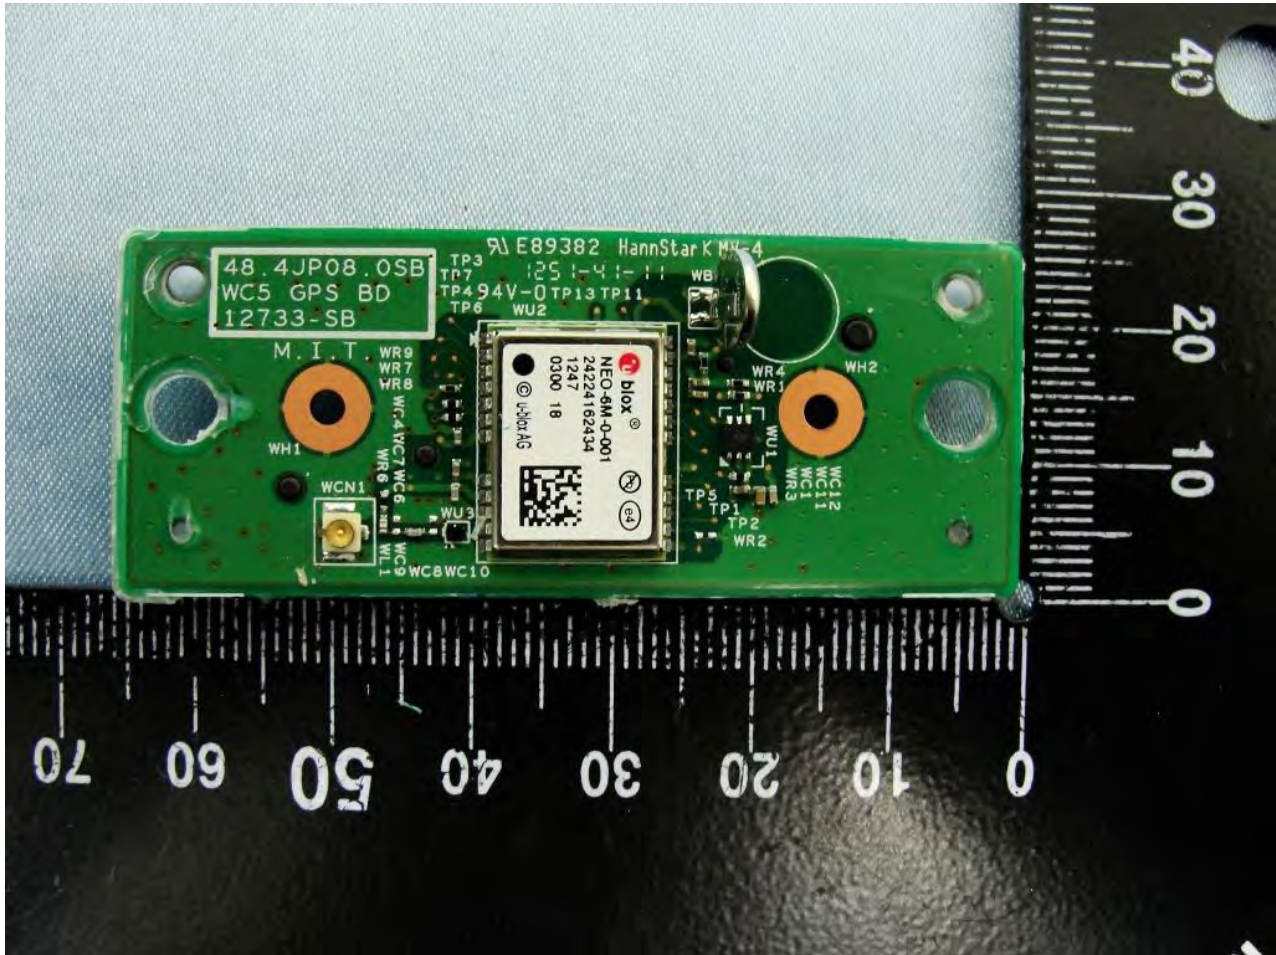

4. Internal Photograph of the Host

Host: Rugged Tablet PC (Brand Name: Xplore Technologies / Model Name: iX104C5)

Host: Rugged Tablet PC (Brand Name: Xplore Technologies / Model Name: iX104C5)

Host: Rugged Tablet PC (Brand Name: Xplore Technologies / Model Name: iX104C5)

Host: Rugged Tablet PC (Brand Name: Xplore Technologies / Model Name: iX104C5)

Host: Rugged Tablet PC (Brand Name: Xplore Technologies / Model Name: iX104C5)

Host: Rugged Tablet PC (Brand Name: Xplore Technologies / Model Name: iX104C5)