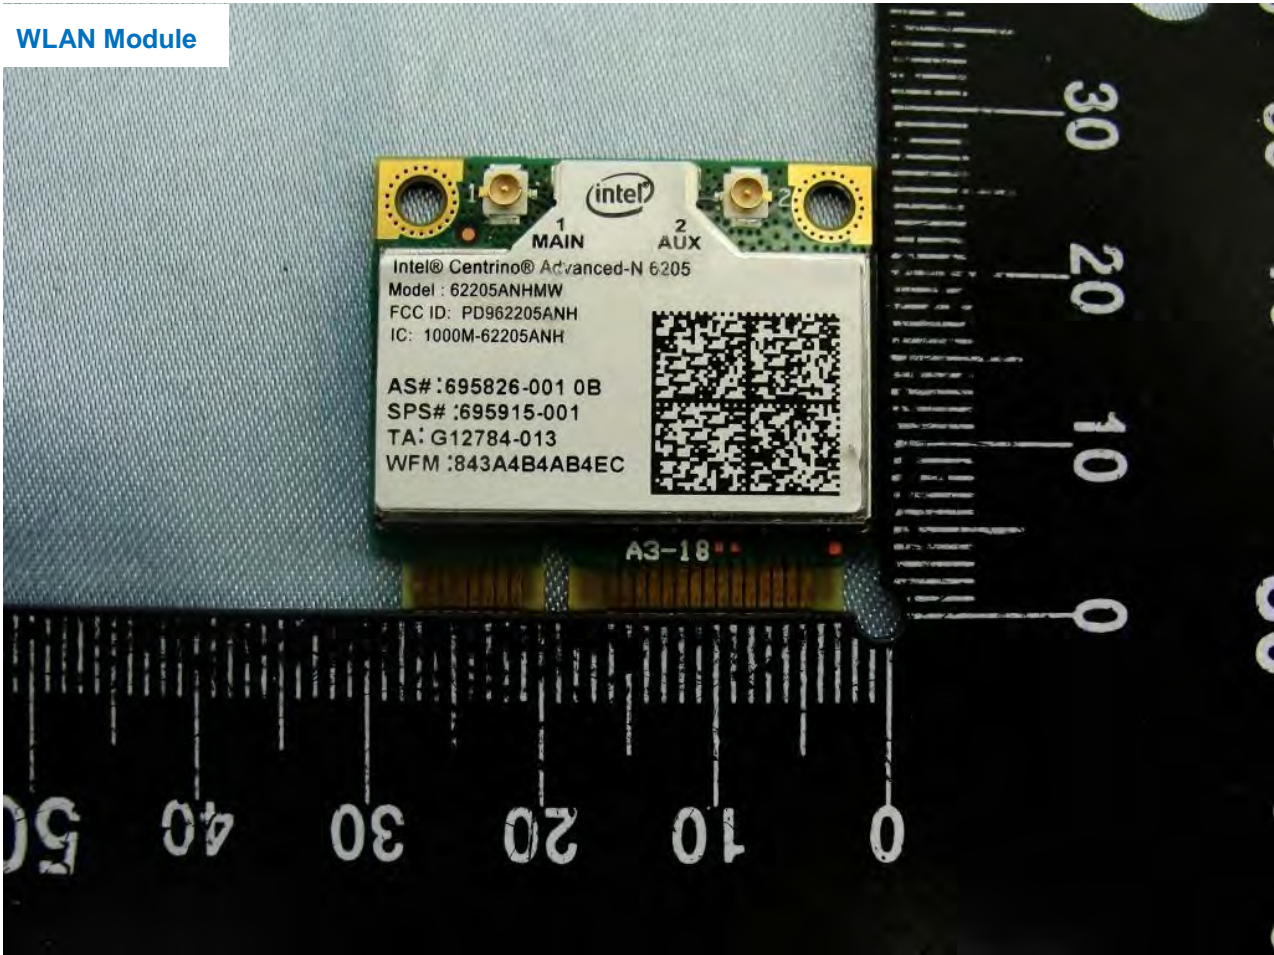

Bluetooth Module

Host: Rugged Tablet PC (Brand Name: Xplore Technologies / Model Name: iX104C5)

Host: Rugged Tablet PC (Brand Name: Xplore Technologies / Model Name: iX104C5)

WLAN Module

Host: Rugged Tablet PC (Brand Name: Xplore Technologies / Model Name: iX104C5)