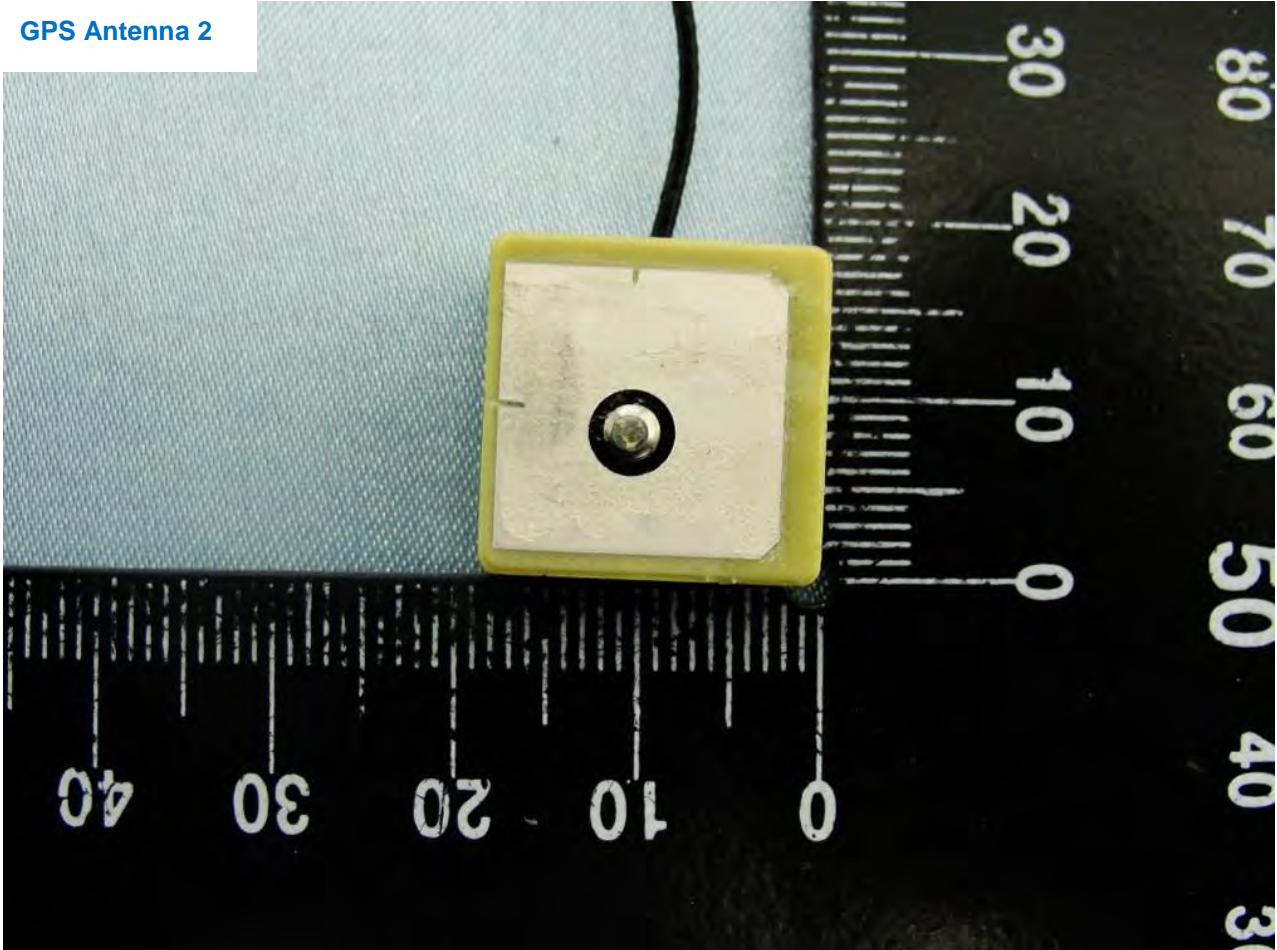

GPS Antenna 1

Host: Rugged Tablet PC (Brand Name: Xplore Technologies / Model Name: iX104C5)

Host: Rugged Tablet PC (Brand Name: Xplore Technologies / Model Name: iX104C5)

GPS Antenna 2

Host: Rugged Tablet PC (Brand Name: Xplore Technologies / Model Name: iX104C5)