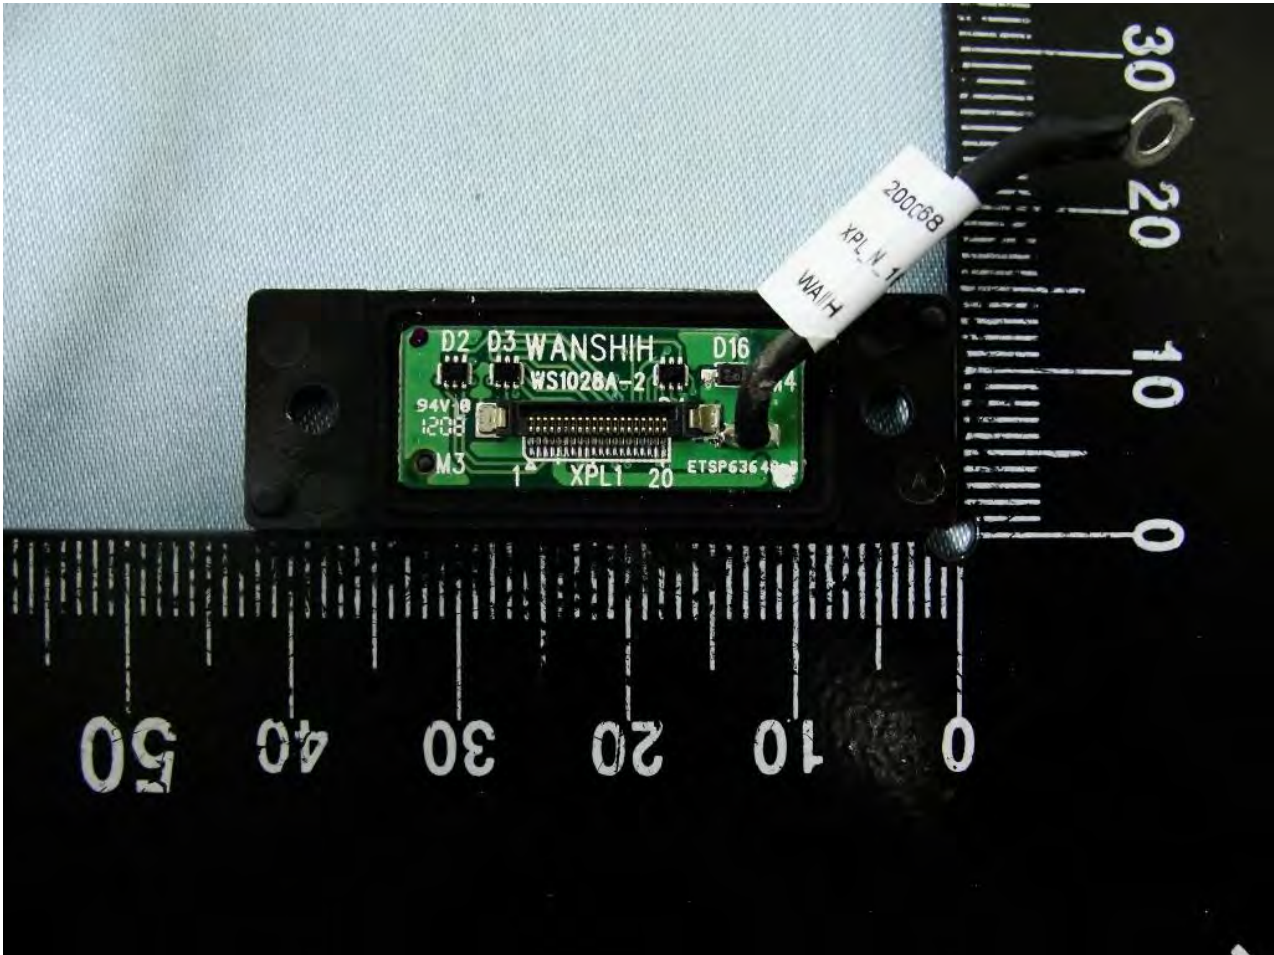

Host: Rugged Tablet PC (Brand Name: Xplore Technologies / Model Name: iX104C5)