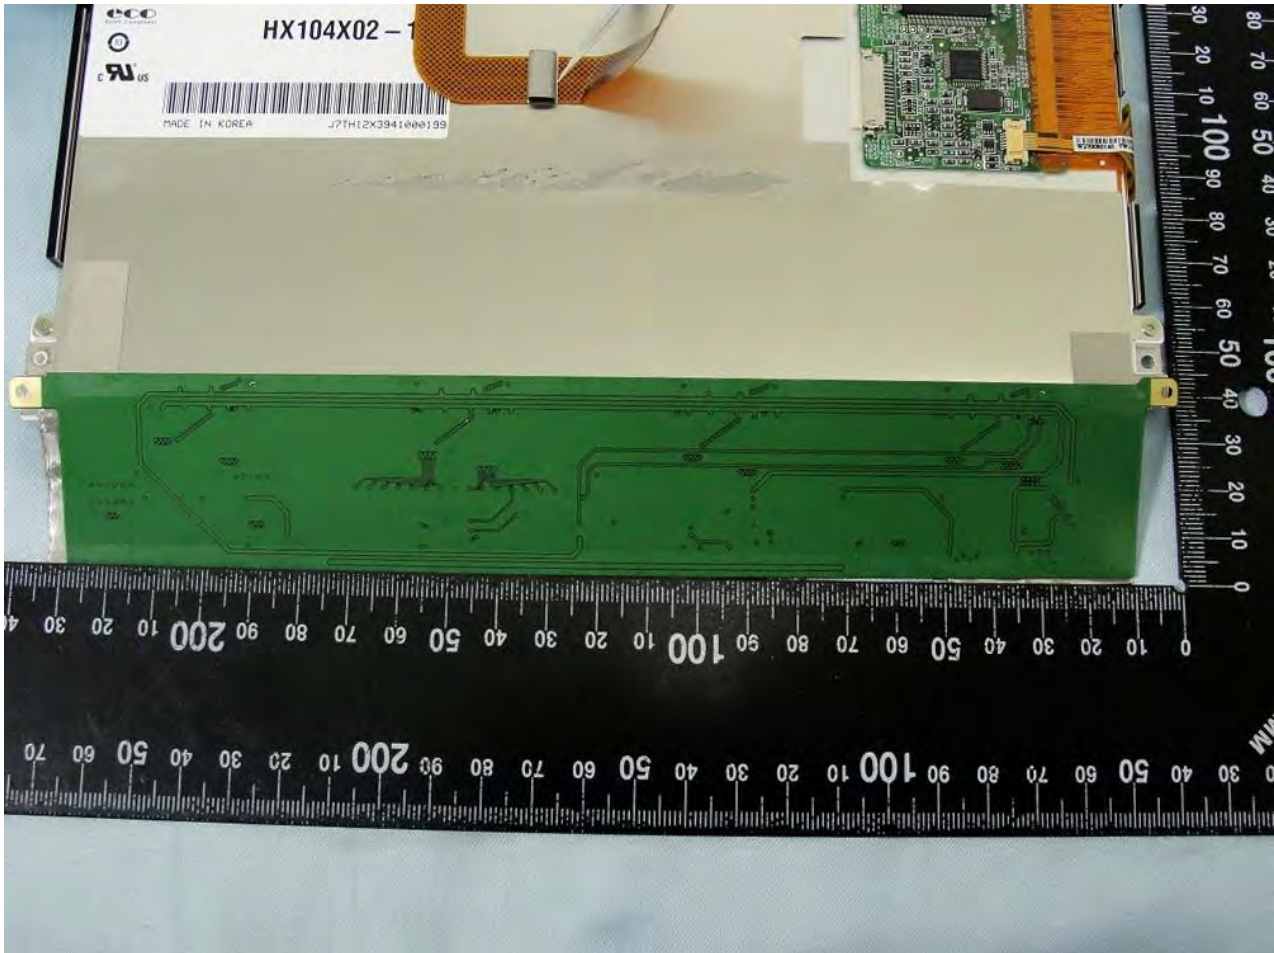

Host: Rugged Tablet PC (Brand Name: Xplore Technologies / Model Name: iX104C5)