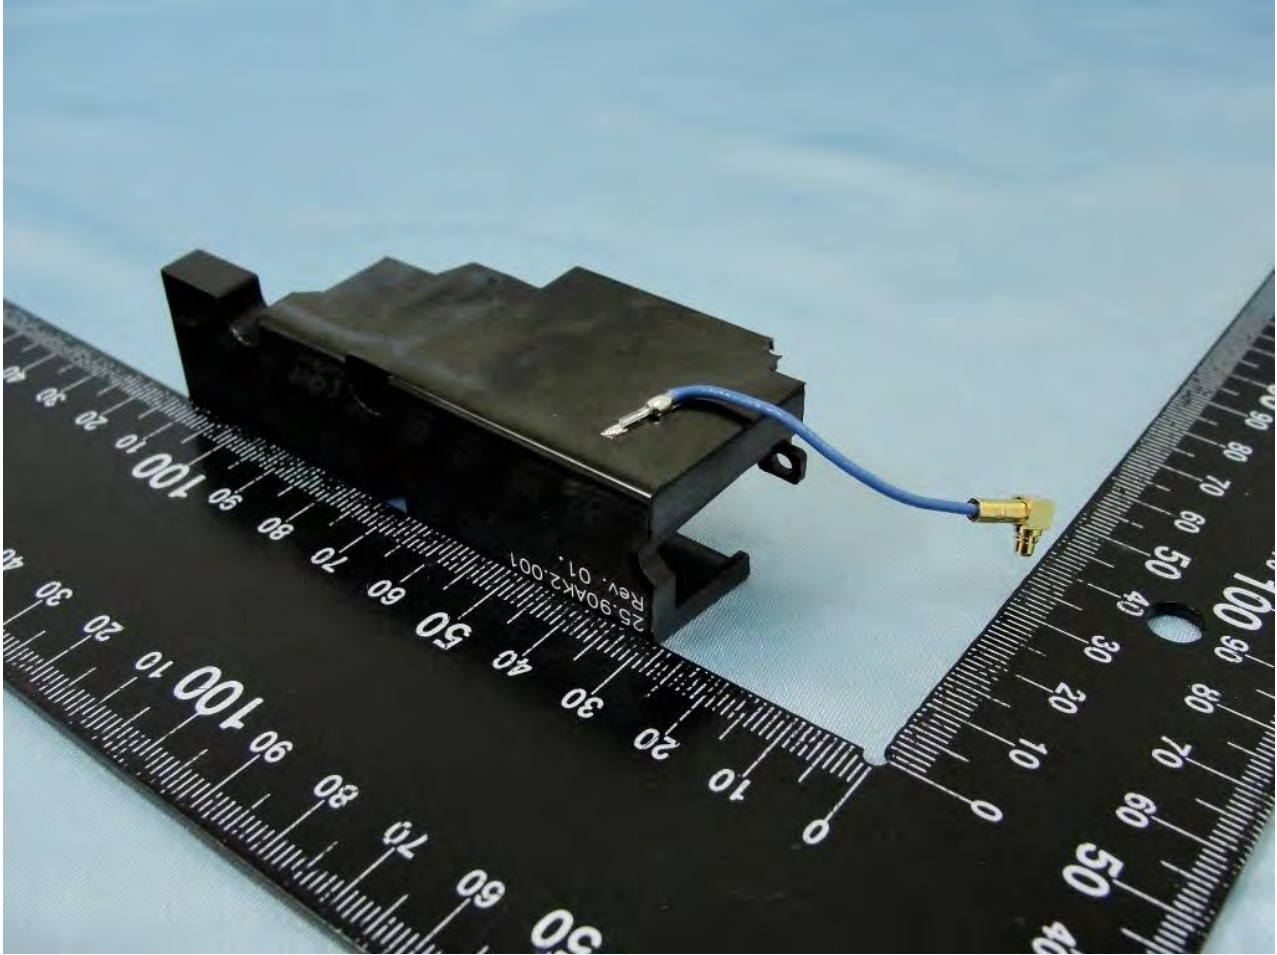

Host: Rugged Tablet PC (Brand Name: Xplore Technologies / Model Name: iX104C5)

GPS Module

Host: Rugged Tablet PC (Brand Name: Xplore Technologies / Model Name: iX104C5)

LTE Main Antenna

Host: Rugged Tablet PC (Brand Name: Xplore Technologies / Model Name: iX104C5)