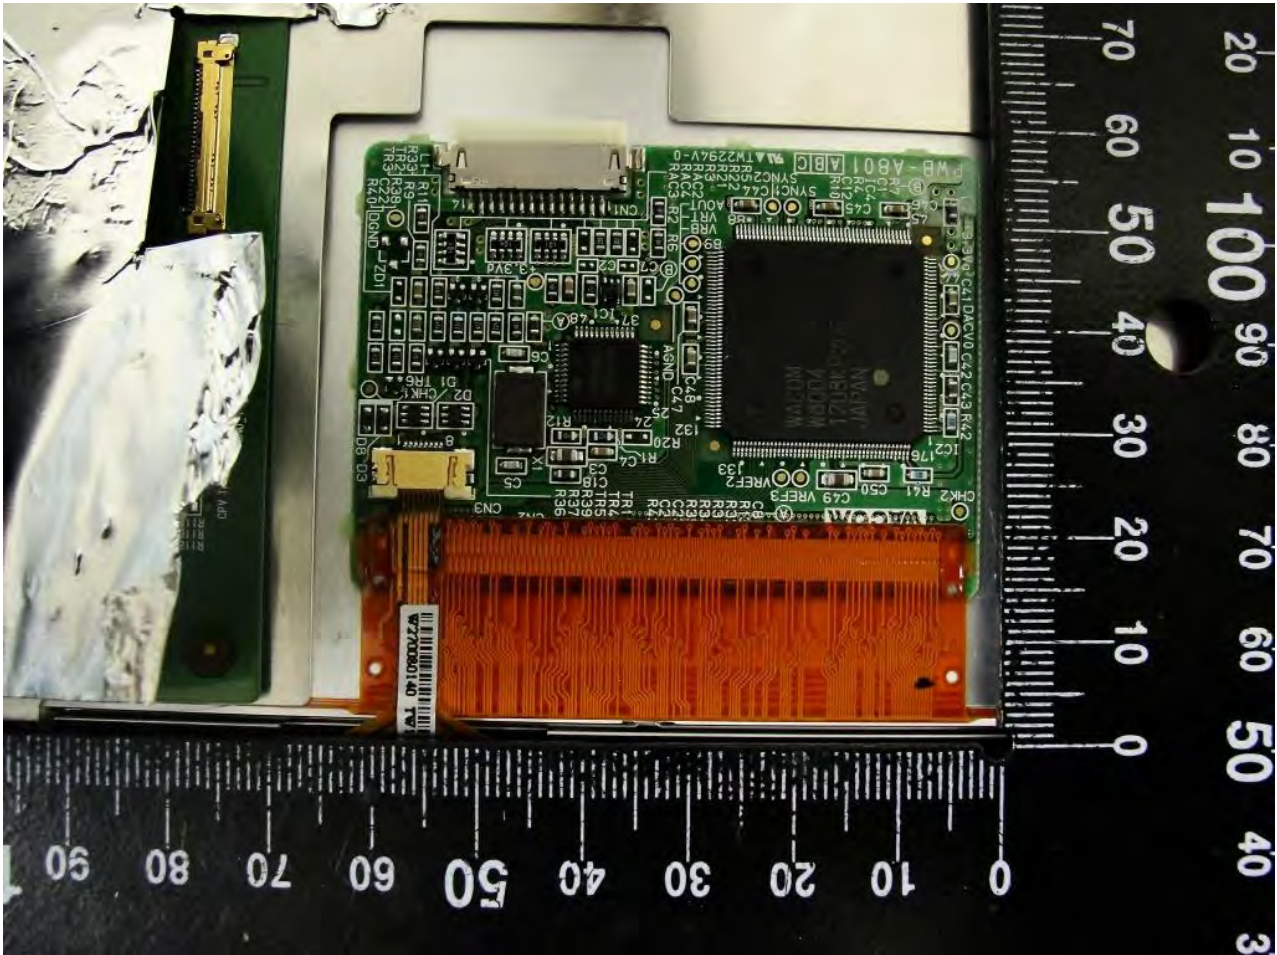

Host: Rugged Tablet PC (Brand Name: Xplore Technologies / Model Name: iX104C5)