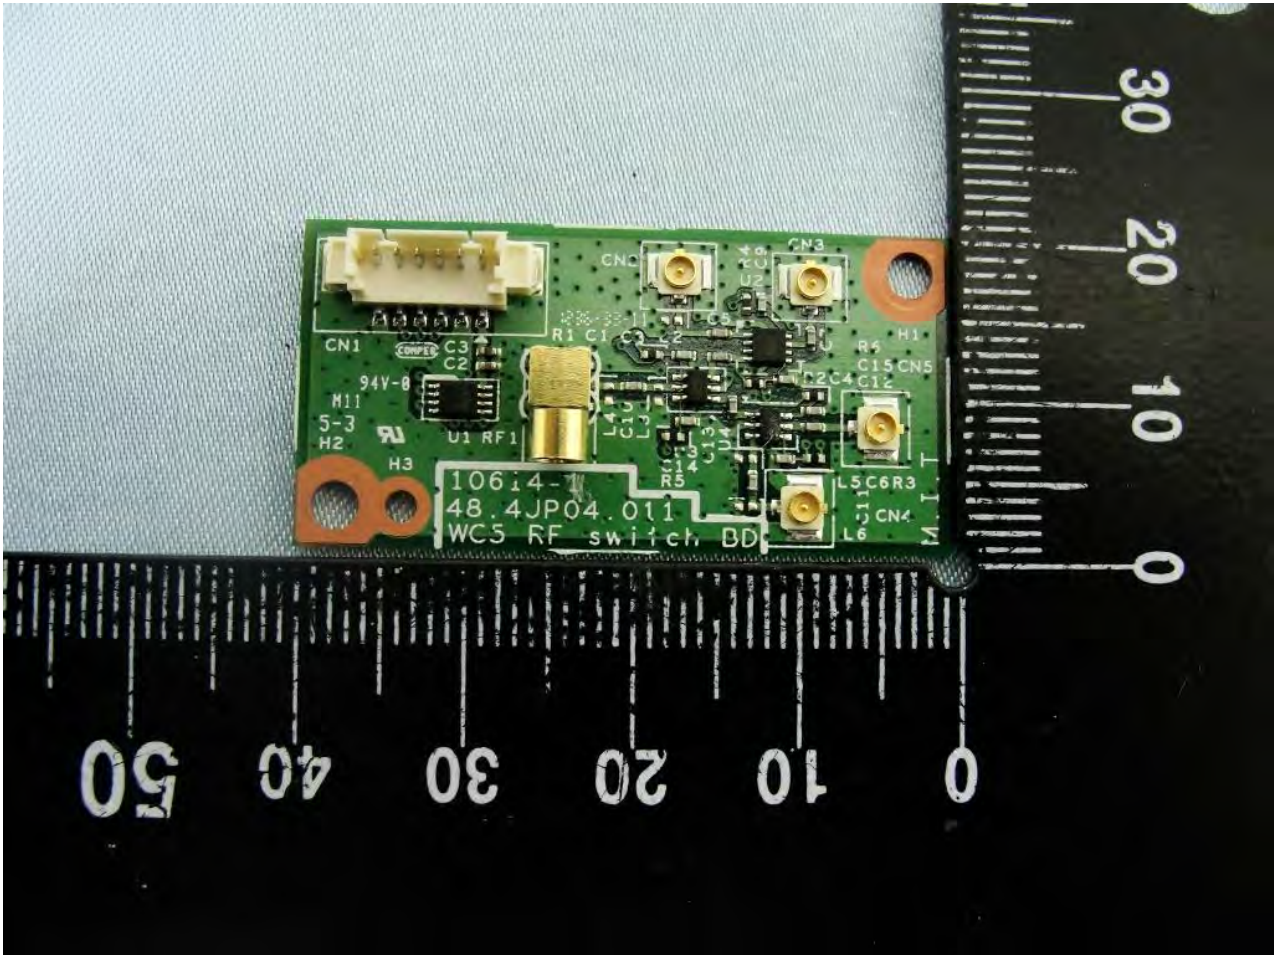

Host: Rugged Tablet PC (Brand Name: Xplore Technologies / Model Name: iX104C5)