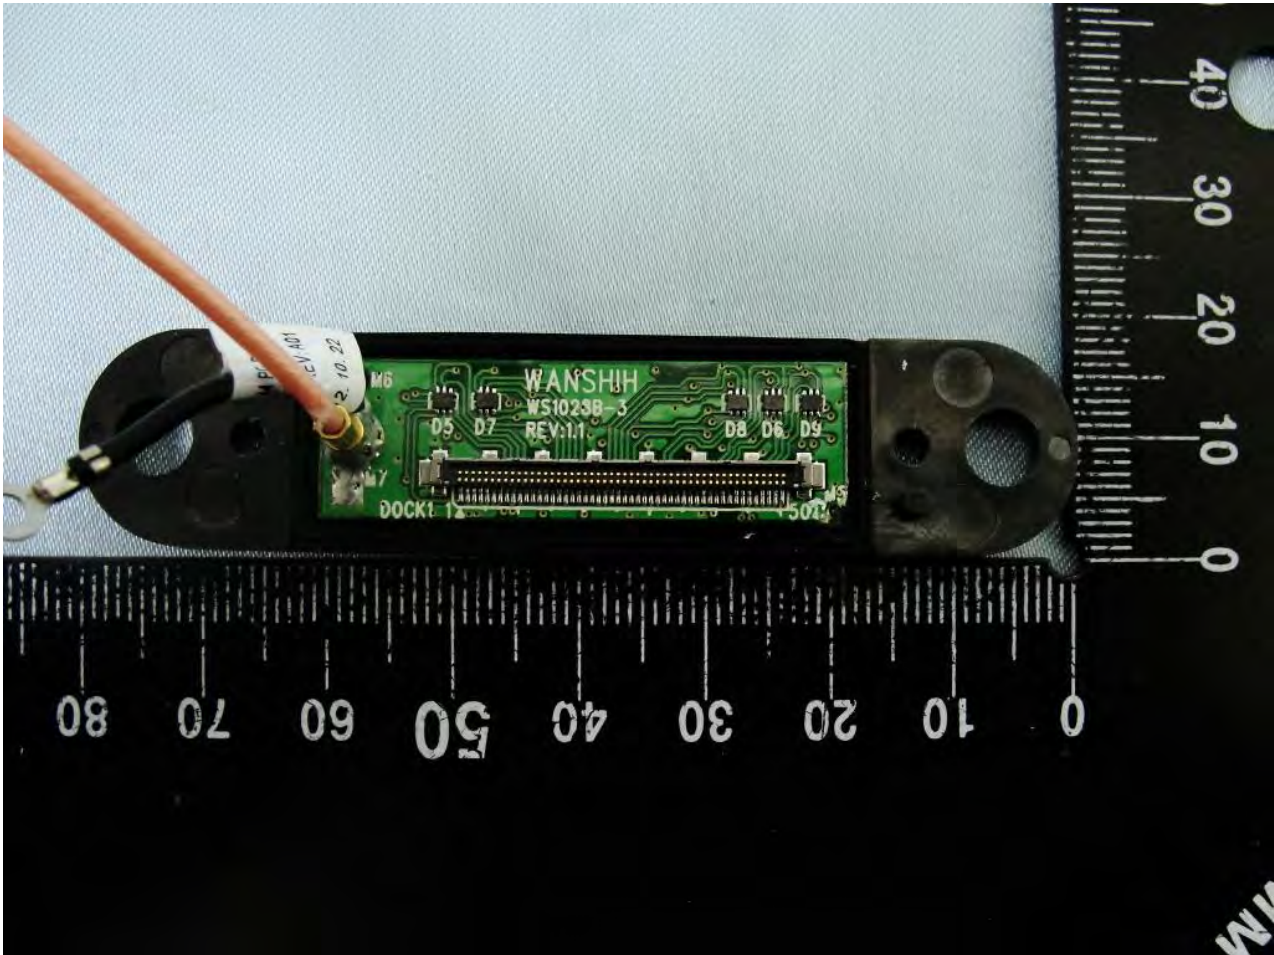

Host: Rugged Tablet PC (Brand Name: Xplore Technologies / Model Name: iX104C5)