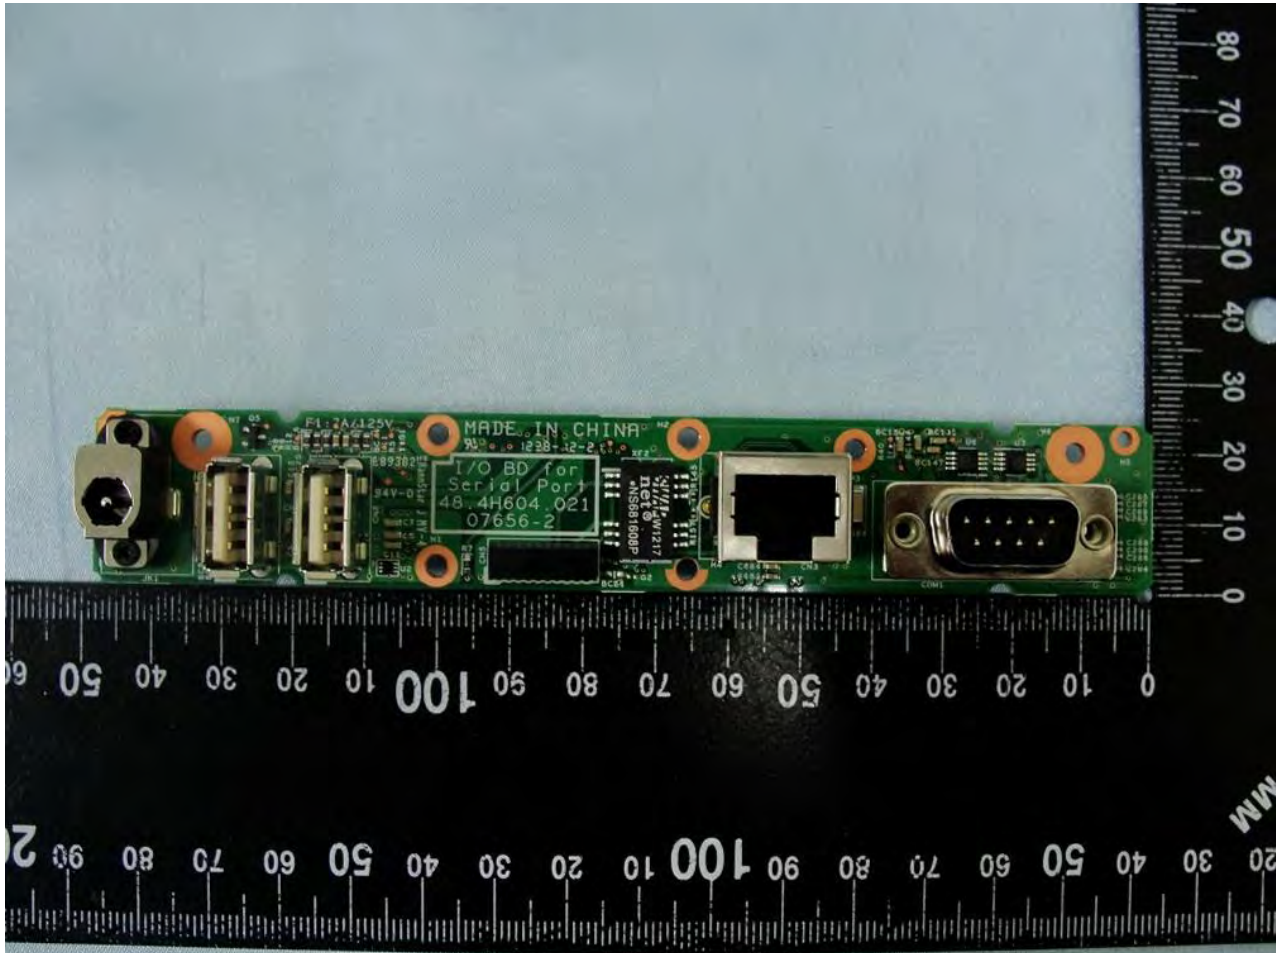

Host: Rugged Tablet PC (Brand Name: Xplore Technologies / Model Name: iX104C5)