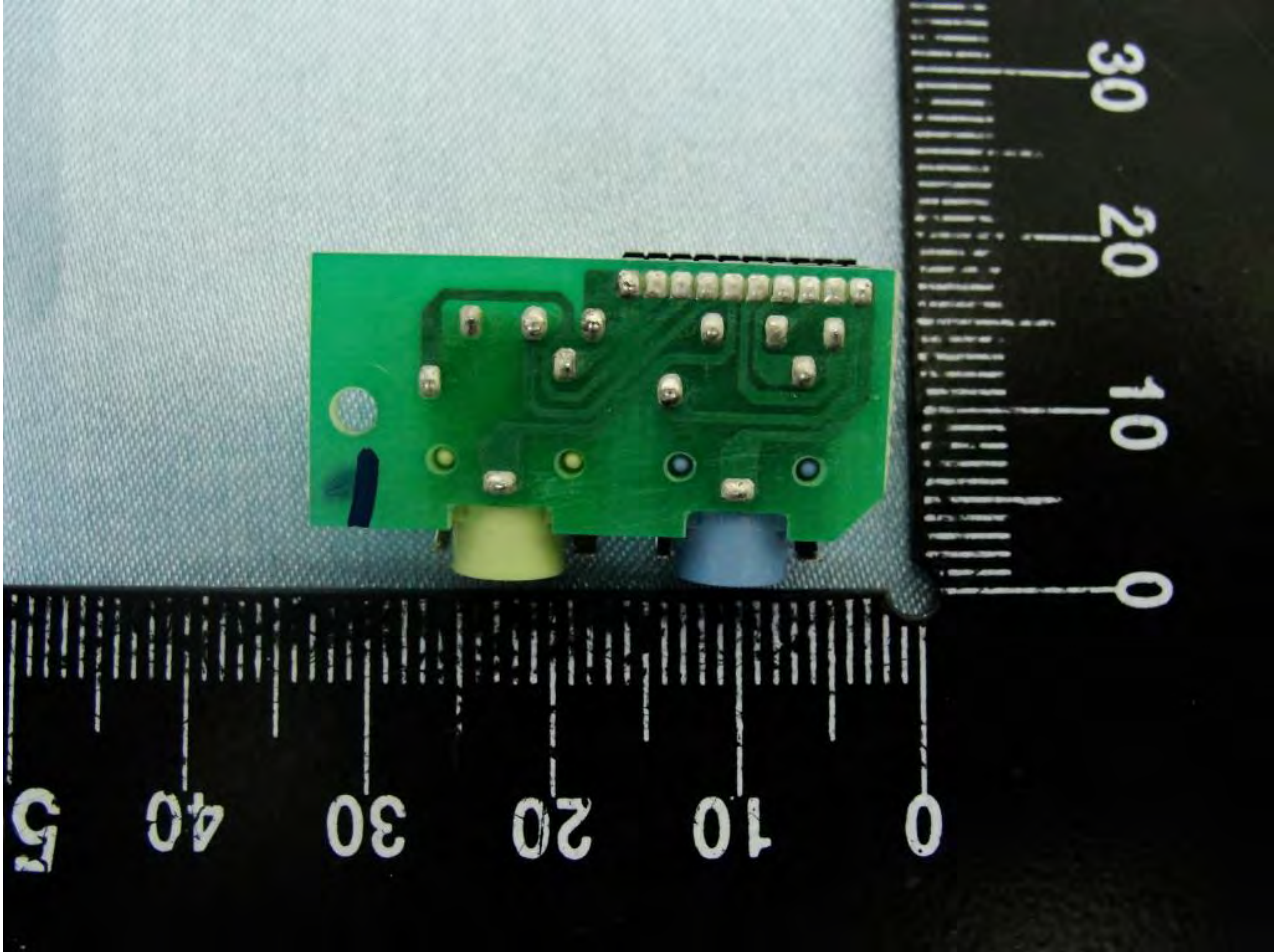

Host: Rugged Tablet PC (Brand Name: Xplore Technologies / Model Name: iX104C5)