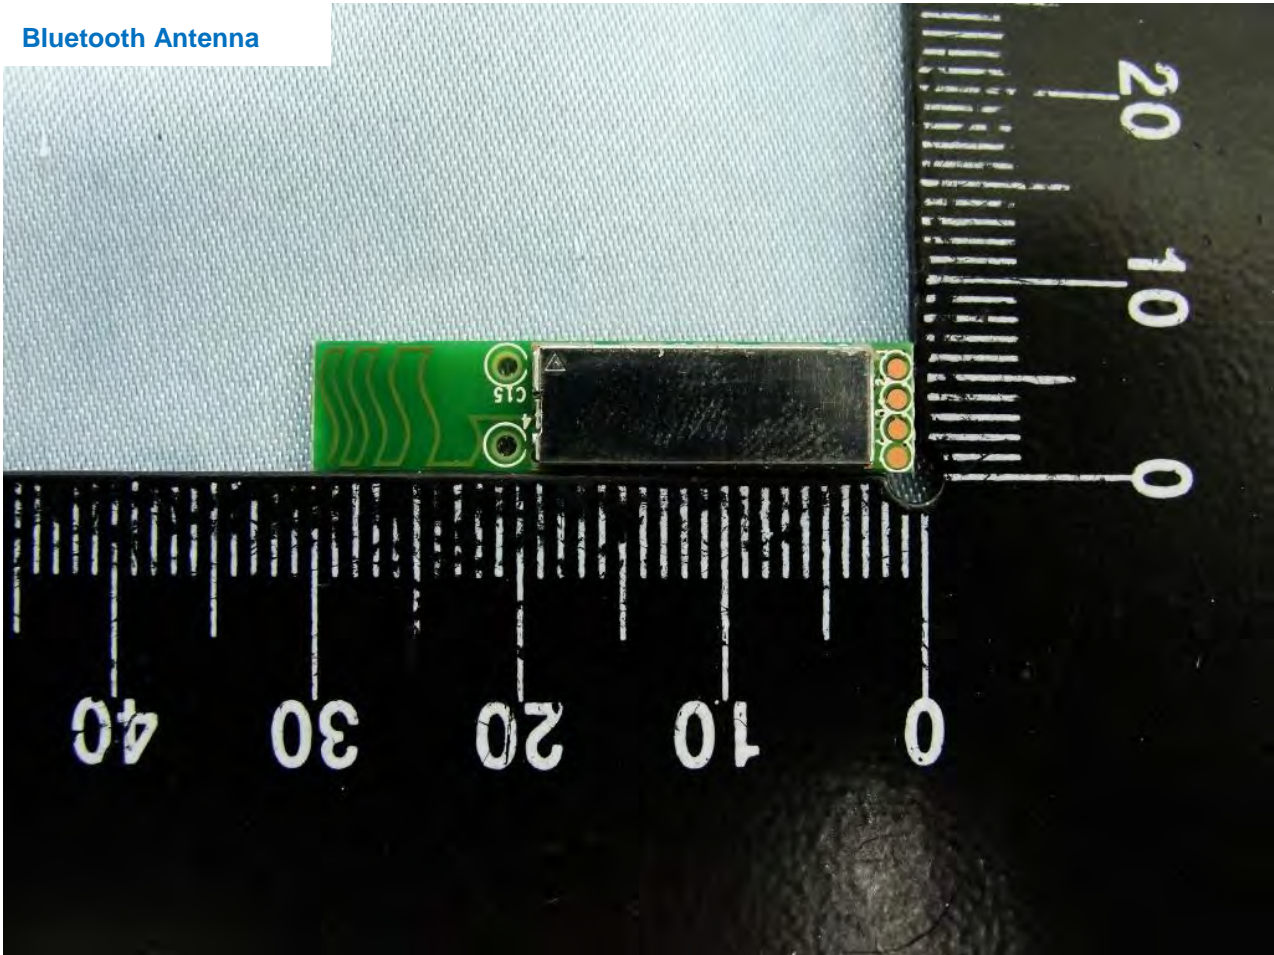

Host: Rugged Tablet PC (Brand Name: Xplore Technologies / Model Name: iX104C5)

Bluetooth Antenna