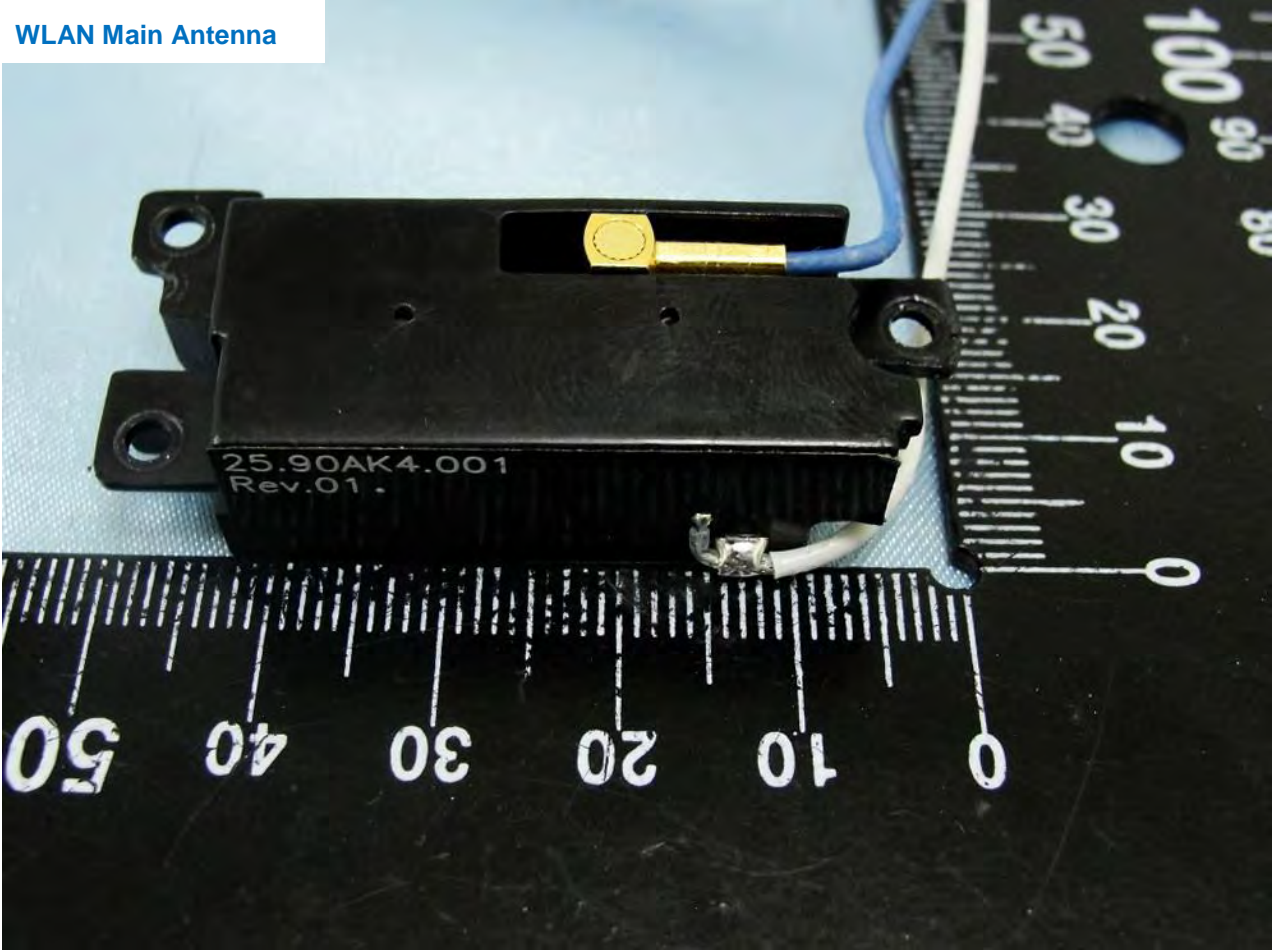

Bluetooth Antenna

Host: Rugged Tablet PC (Brand Name: Xplore Technologies / Model Name: iX104C5)

Host: Rugged Tablet PC (Brand Name: Xplore Technologies / Model Name: iX104C5)

WLAN Main Antenna

Host: Rugged Tablet PC (Brand Name: Xplore Technologies / Model Name: iX104C5)