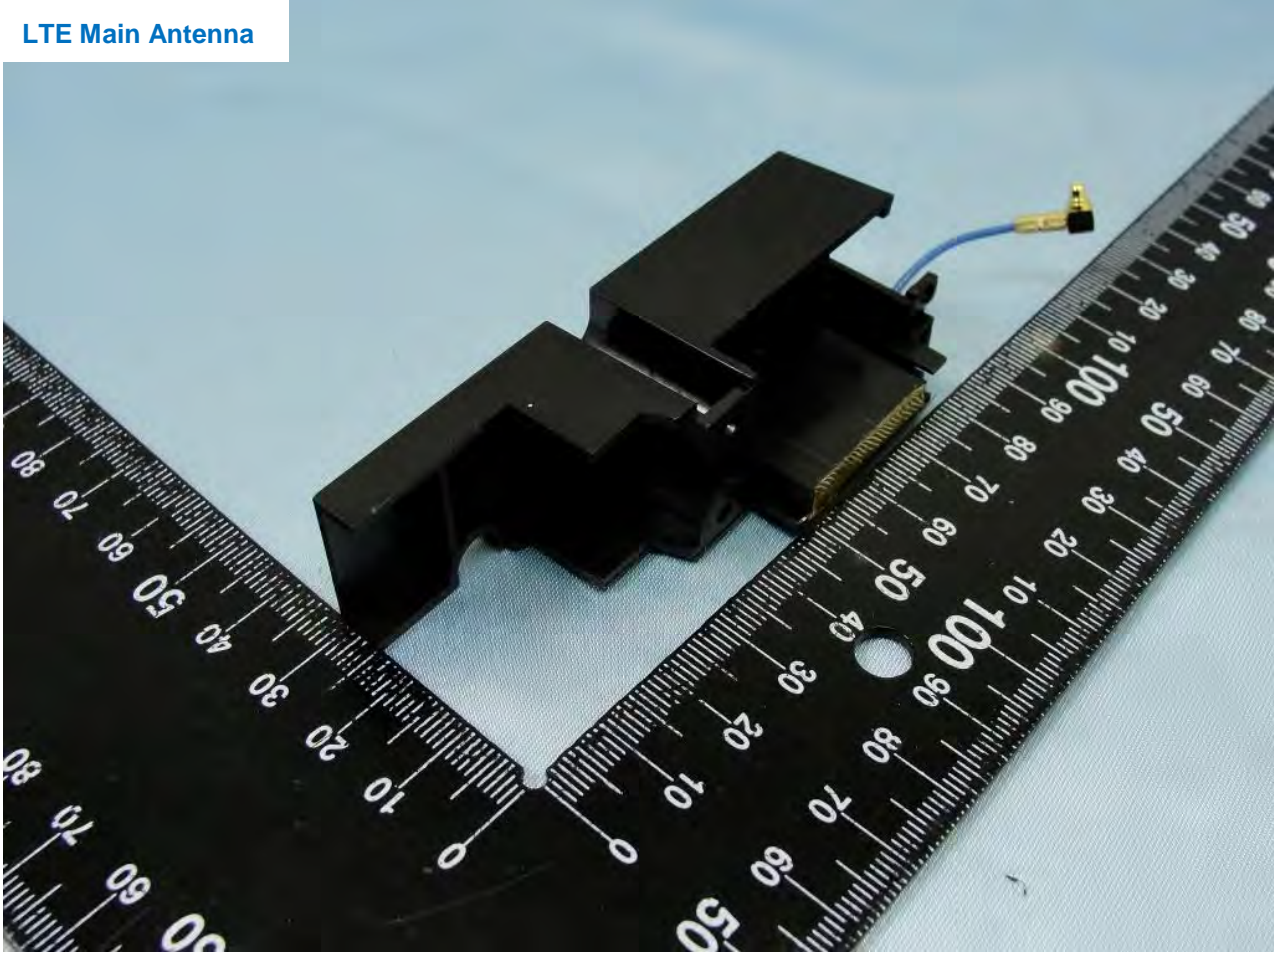

Host: Rugged Tablet PC (Brand Name: Xplore Technologies / Model Name: iX104C5)

LTE Main Antenna