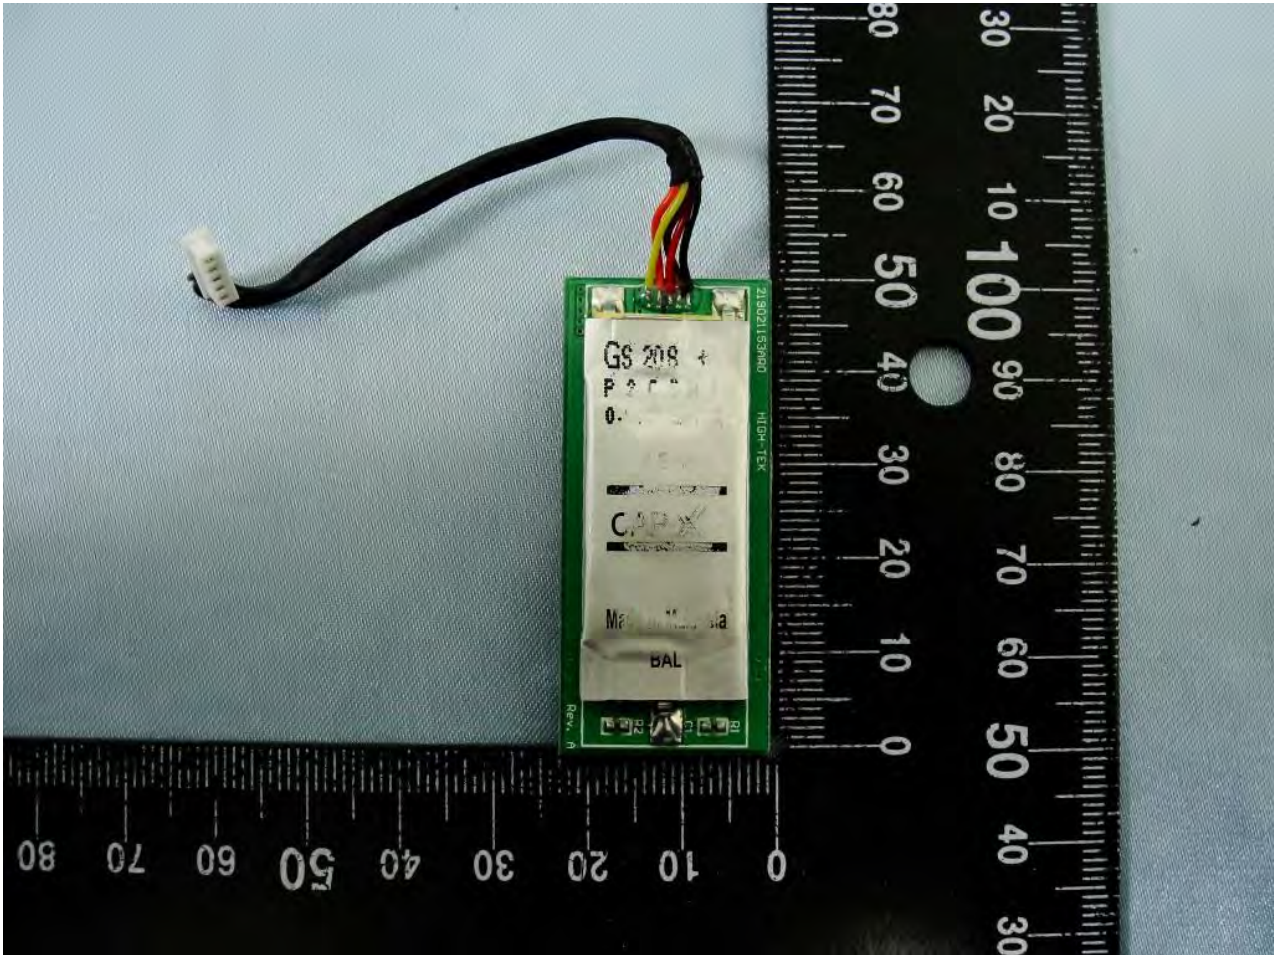

Host: Rugged Tablet PC (Brand Name: Xplore Technologies / Model Name: iX104C5)