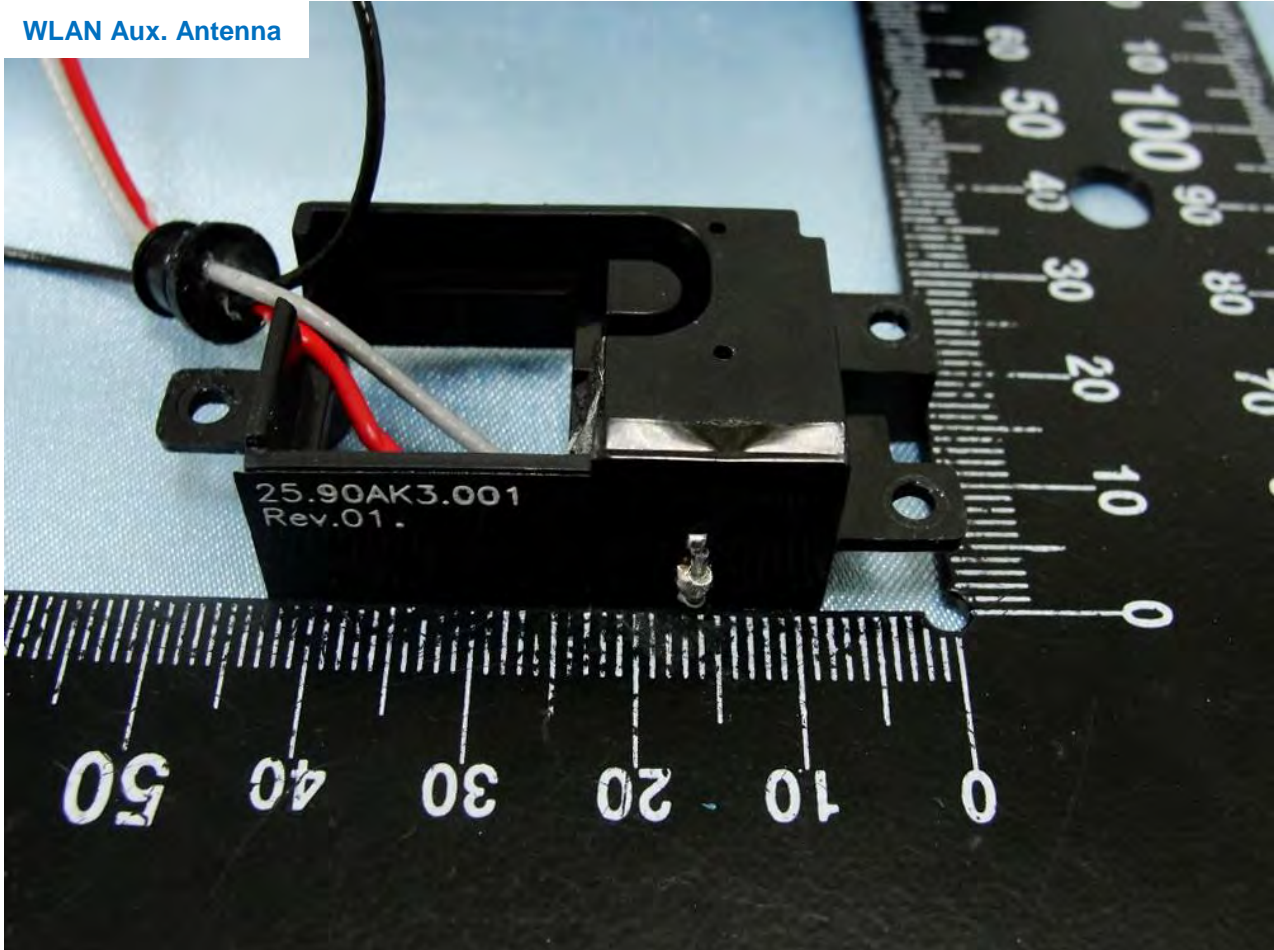

Host: Rugged Tablet PC (Brand Name: Xplore Technologies / Model Name: iX104C5)

WLAN Aux. Antenna