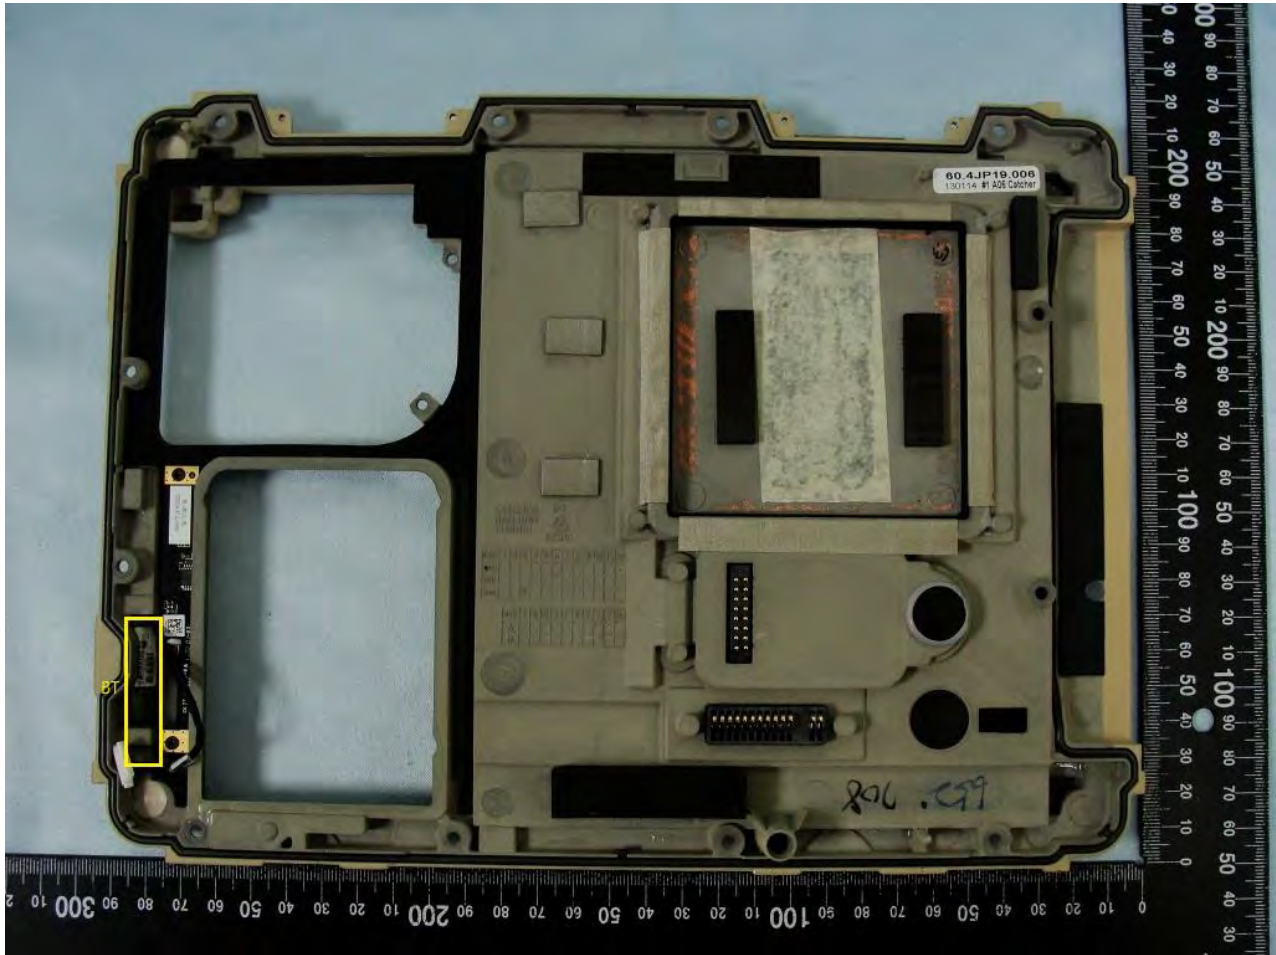

4. Internal Photograph of the Host

Host: Rugged Tablet PC (Brand Name: Xplore Technologies / Model Name: iX104C5)

Host: Rugged Tablet PC (Brand Name: Xplore Technologies / Model Name: iX104C5)

Host: Rugged Tablet PC (Brand Name: Xplore Technologies / Model Name: iX104C5)

Host: Rugged Tablet PC (Brand Name: Xplore Technologies / Model Name: iX104C5)

Host: Rugged Tablet PC (Brand Name: Xplore Technologies / Model Name: iX104C5)

Host: Rugged Tablet PC (Brand Name: Xplore Technologies / Model Name: iX104C5)