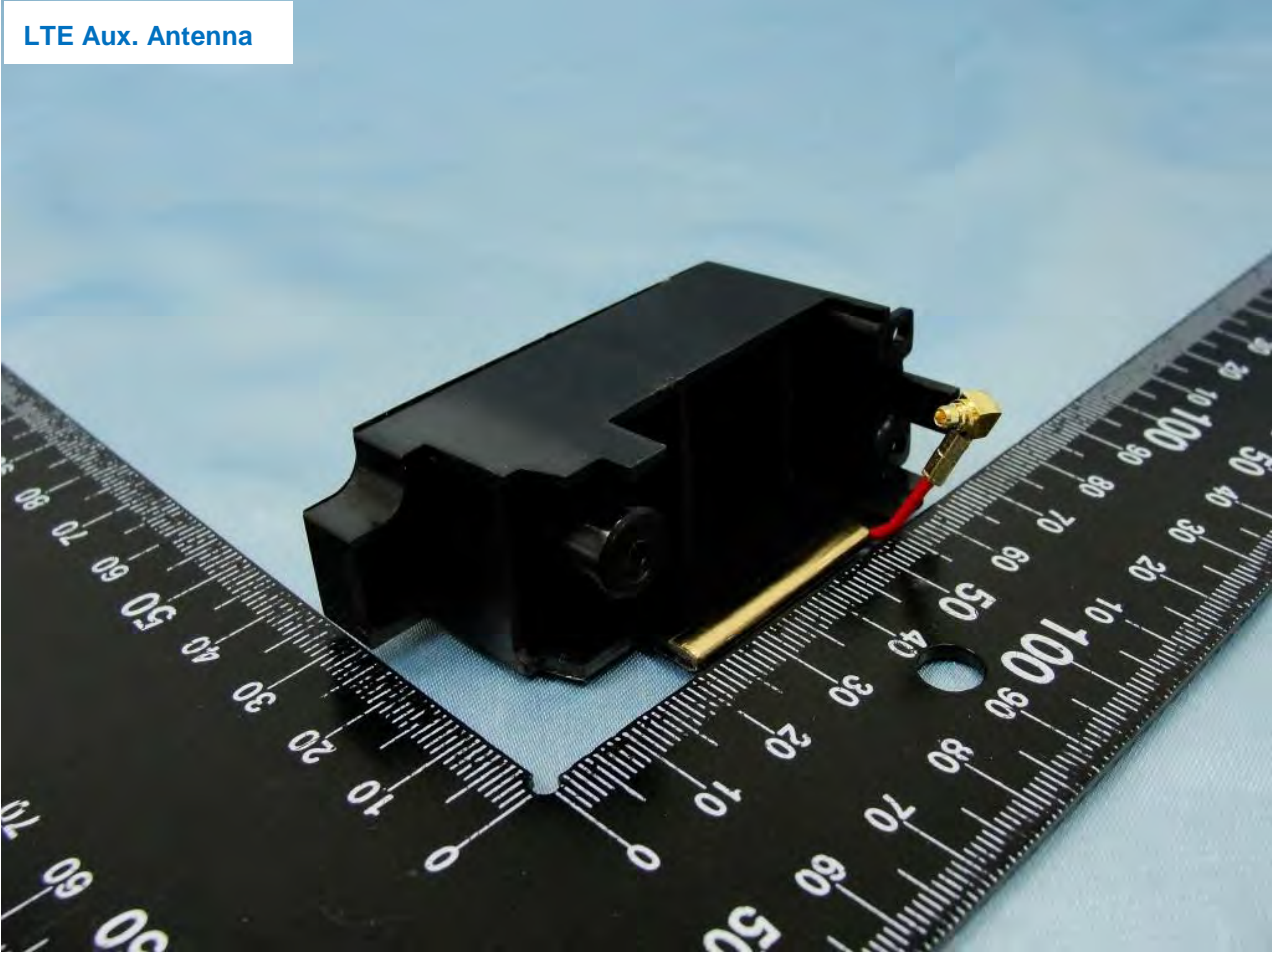

Host: Rugged Tablet PC (Brand Name: Xplore Technologies / Model Name: iX104C5)

LTE Aux. Antenna