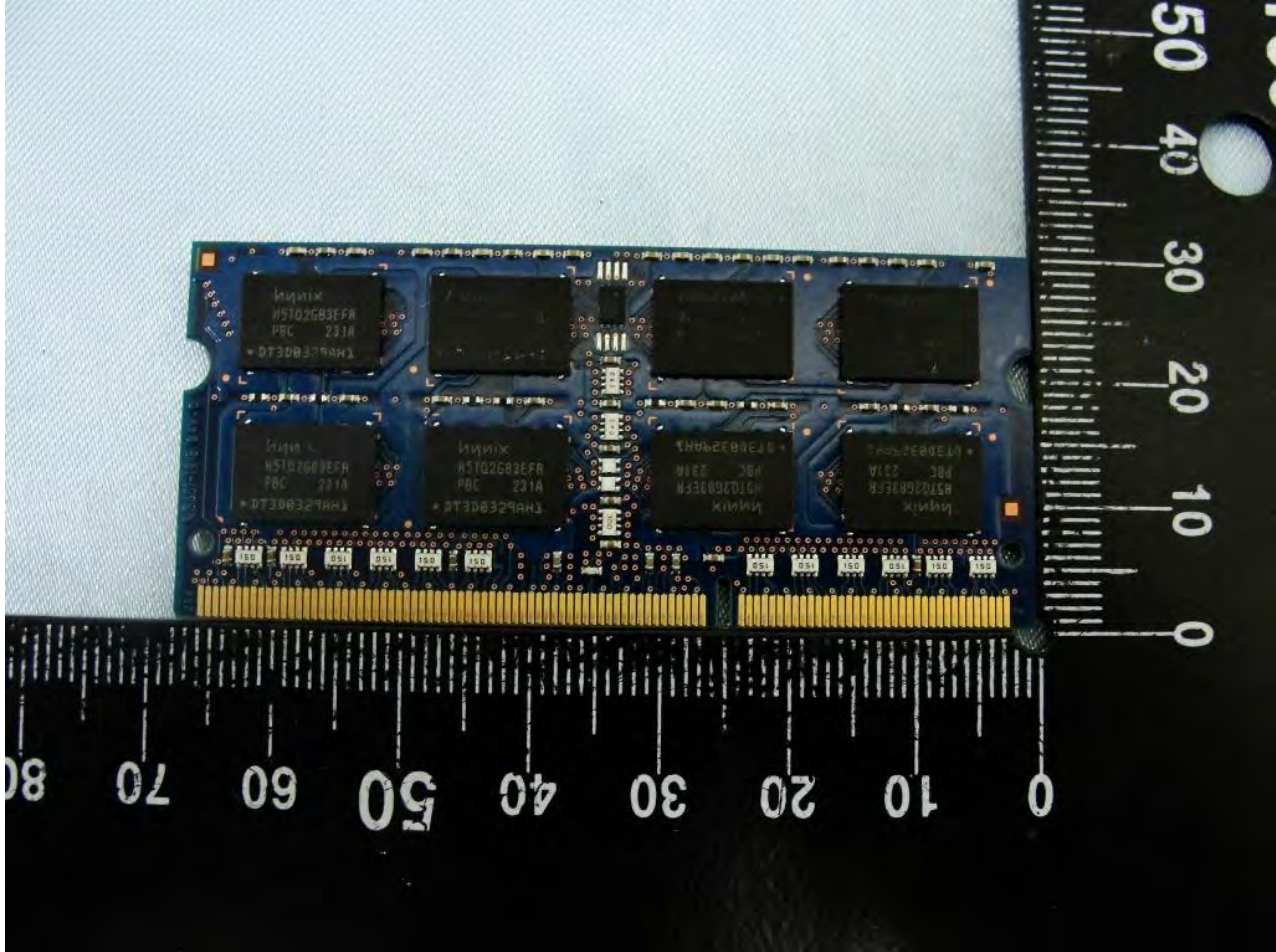

4. Internal Photograph of the Host

Host: Rugged Tablet PC (Brand Name: Xplore Technologies / Model Name: iX104C5)

Host: Rugged Tablet PC (Brand Name: Xplore Technologies / Model Name: iX104C5)

Host: Rugged Tablet PC (Brand Name: Xplore Technologies / Model Name: iX104C5)

Host: Rugged Tablet PC (Brand Name: Xplore Technologies / Model Name: iX104C5)

Host: Rugged Tablet PC (Brand Name: Xplore Technologies / Model Name: iX104C5)

Host: Rugged Tablet PC (Brand Name: Xplore Technologies / Model Name: iX104C5)