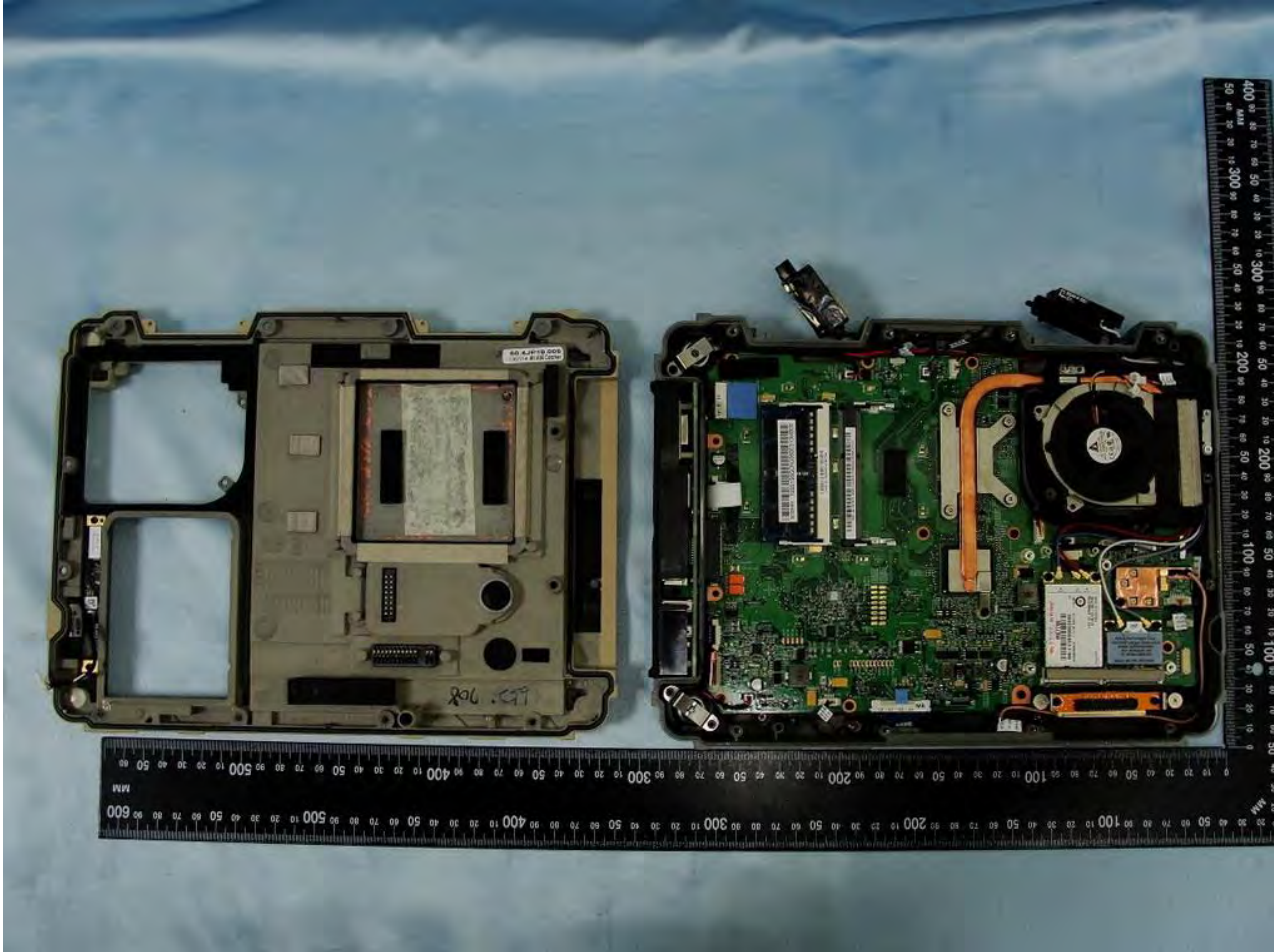

4. Internal Photograph of the Host

Host: Rugged Tablet PC (Brand Name: Xplore Technologies / Model Name: iX104C5)

Host: Rugged Tablet PC (Brand Name: Xplore Technologies / Model Name: iX104C5)

Host: Rugged Tablet PC (Brand Name: Xplore Technologies / Model Name: iX104C5)

Host: Rugged Tablet PC (Brand Name: Xplore Technologies / Model Name: iX104C5)

Host: Rugged Tablet PC (Brand Name: Xplore Technologies / Model Name: iX104C5)

Host: Rugged Tablet PC (Brand Name: Xplore Technologies / Model Name: iX104C5)