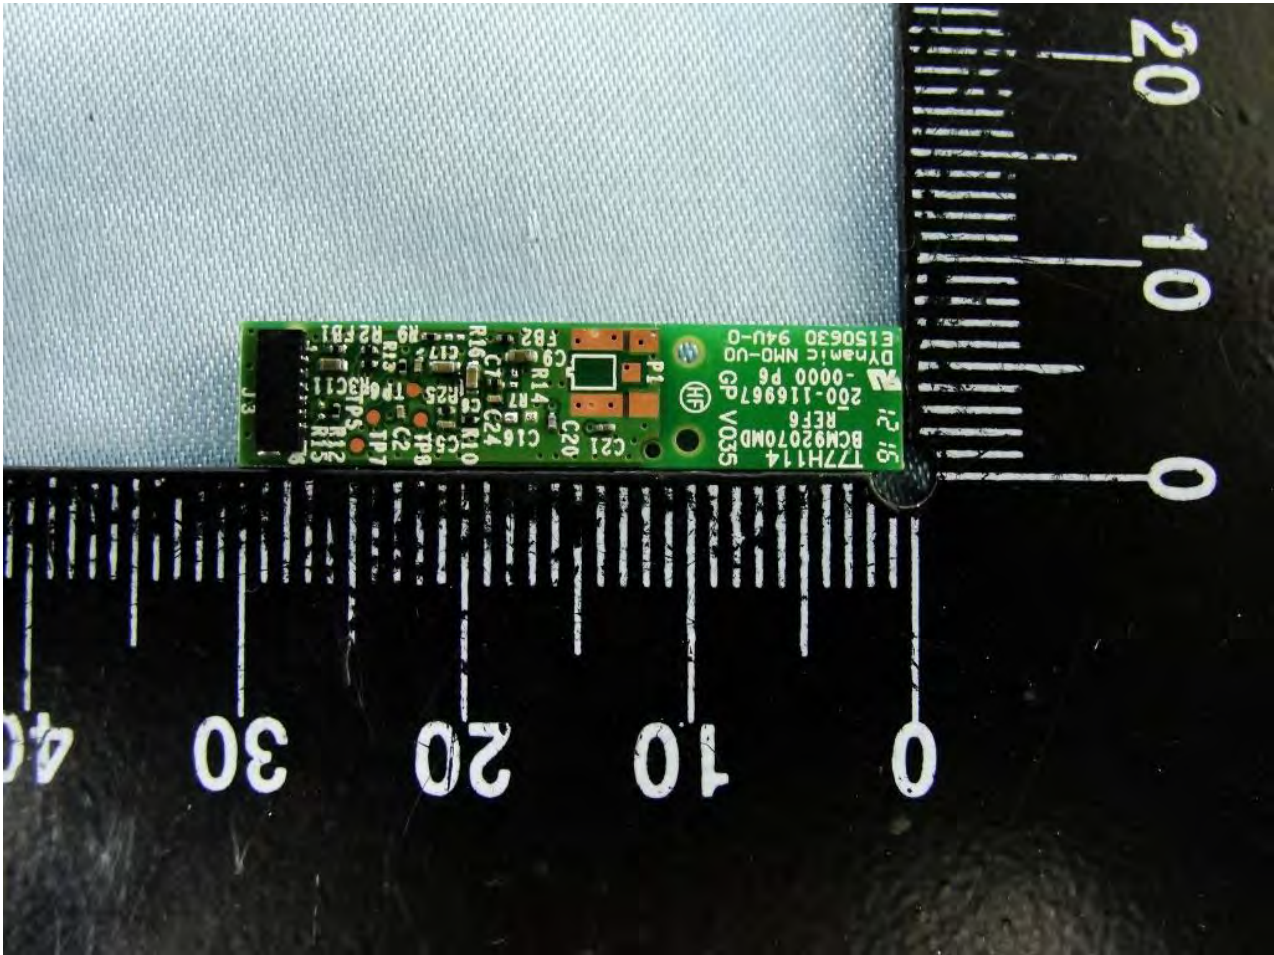

Host: Rugged Tablet PC (Brand Name: Xplore Technologies / Model Name: iX104C5)