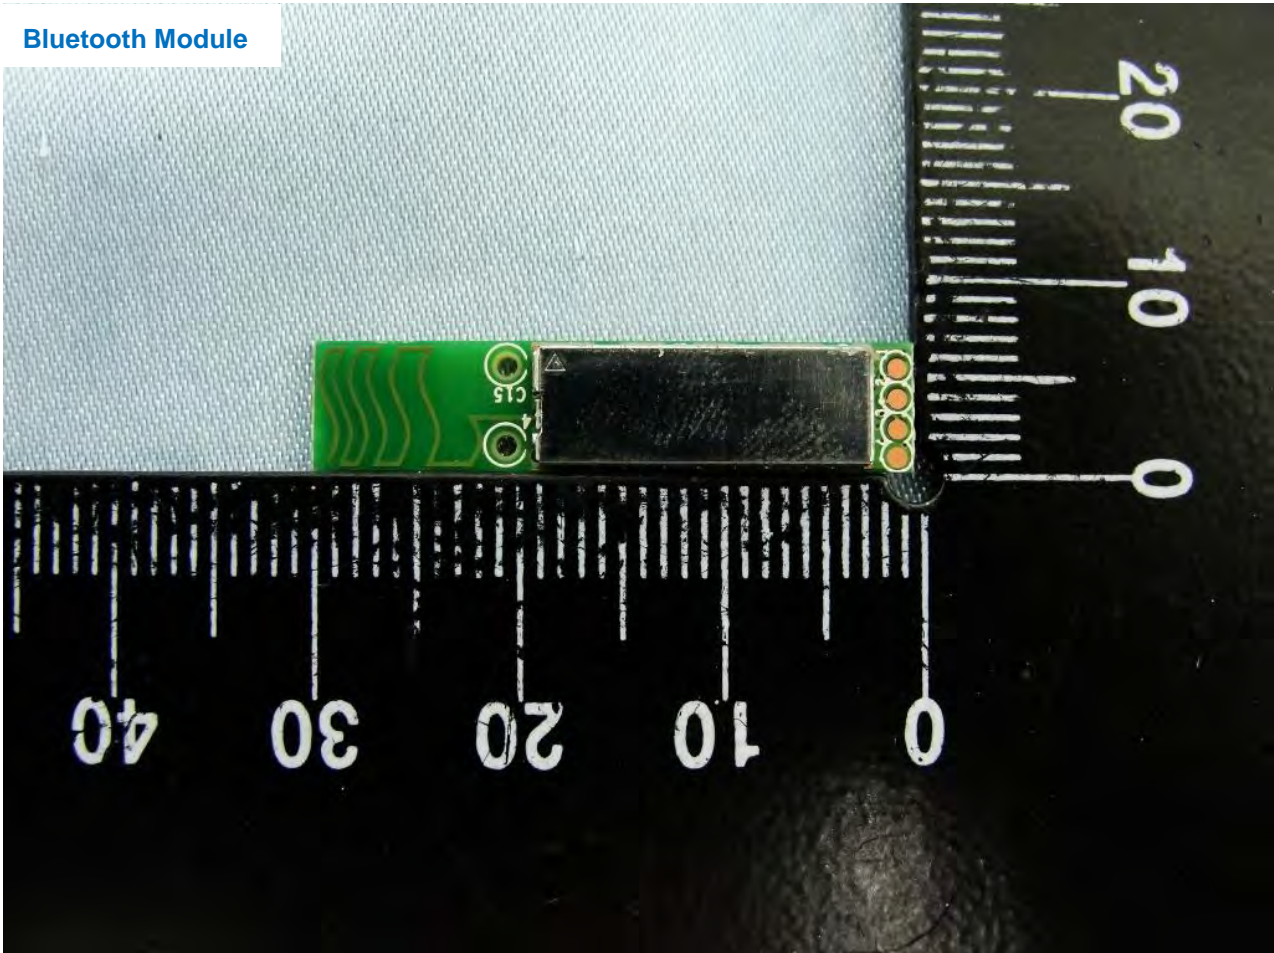

Host: Rugged Tablet PC (Brand Name: Xplore Technologies / Model Name: iX104C5)

Bluetooth Module