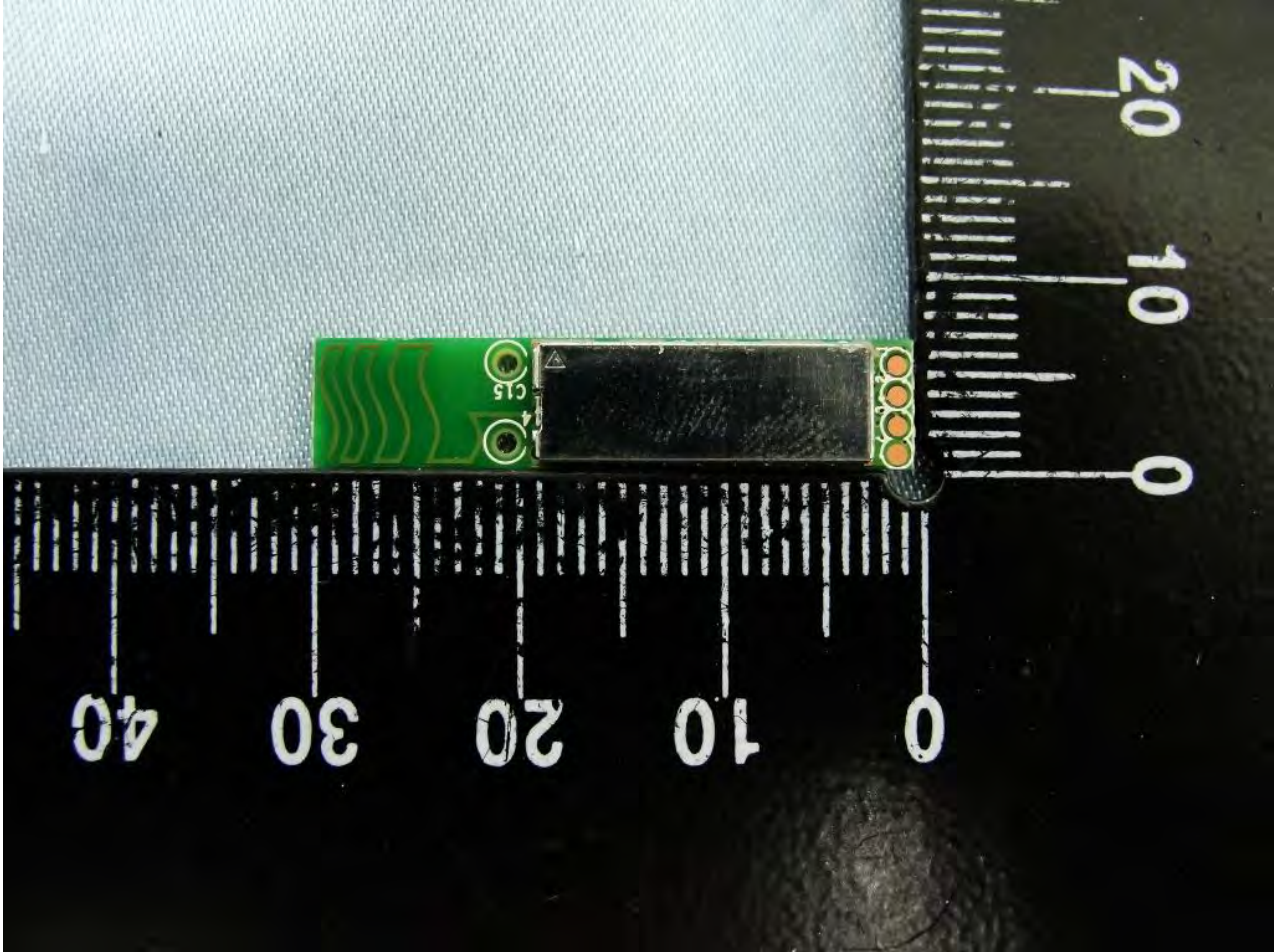

Host: Rugged Tablet PC (Brand Name: Xplore Technologies / Model Name: iX104C5)