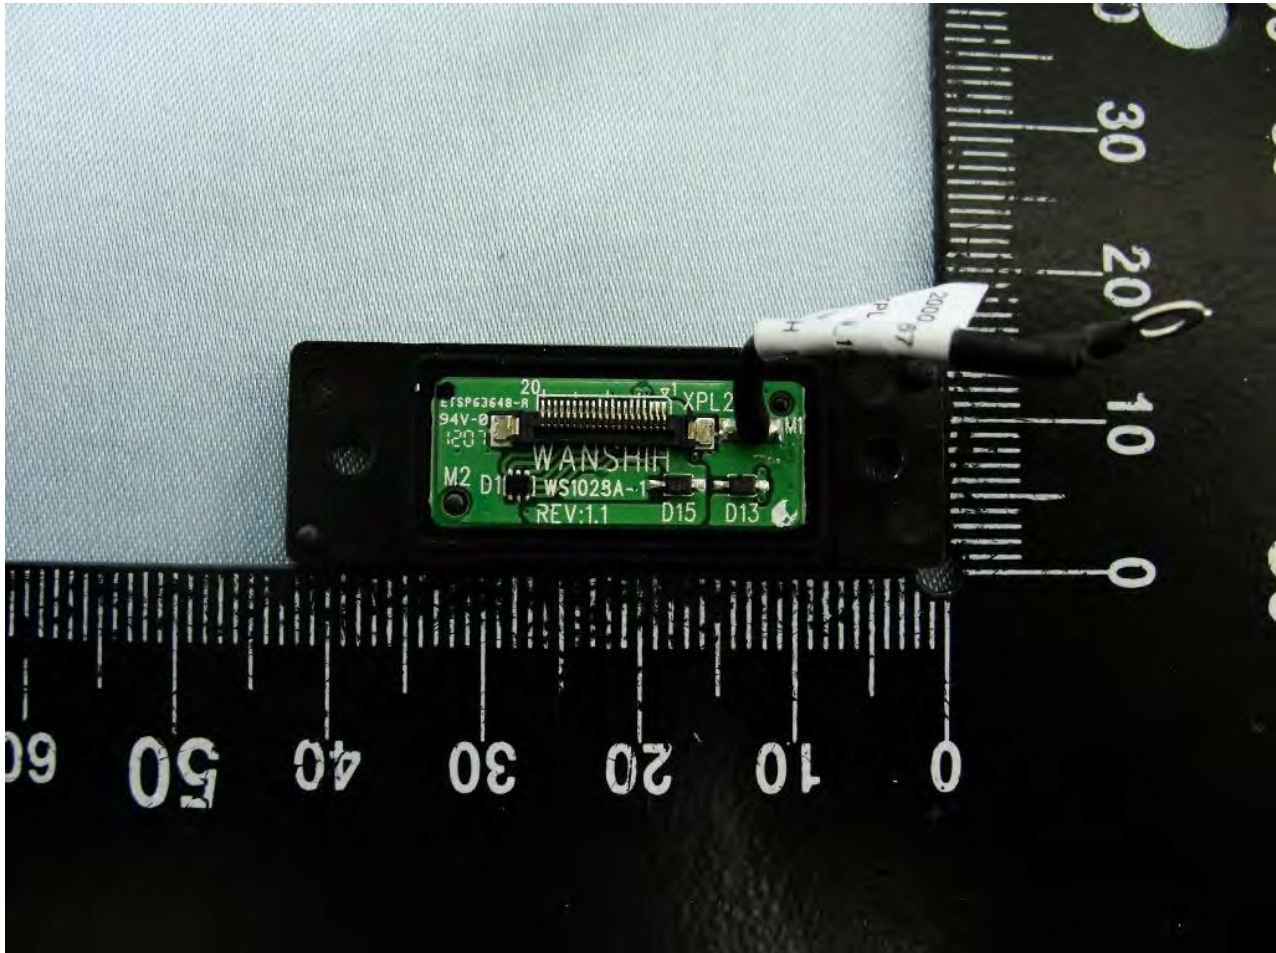

Host: Rugged Tablet PC (Brand Name: Xplore Technologies / Model Name: iX104C5)