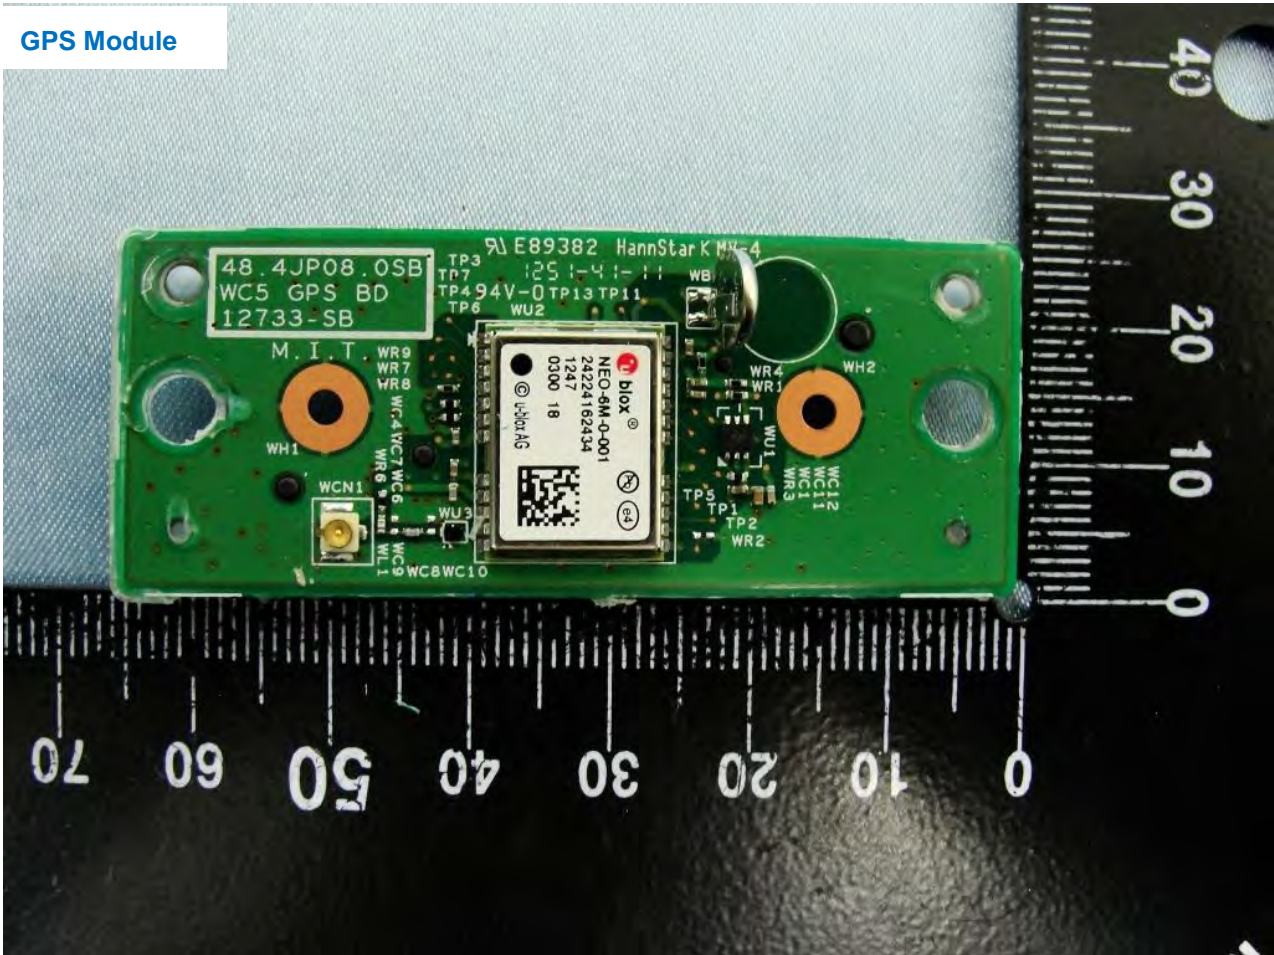

Bluetooth Module

Host: Rugged Tablet PC (Brand Name: Xplore Technologies / Model Name: iX104C5)

Host: Rugged Tablet PC (Brand Name: Xplore Technologies / Model Name: iX104C5)

WLAN Module

Host: Rugged Tablet PC (Brand Name: Xplore Technologies / Model Name: iX104C5)

Host: Rugged Tablet PC (Brand Name: Xplore Technologies / Model Name: iX104C5)

GPS Module

Host: Rugged Tablet PC (Brand Name: Xplore Technologies / Model Name: iX104C5)

LTE Main Antenna

Host: Rugged Tablet PC (Brand Name: Xplore Technologies / Model Name: iX104C5)