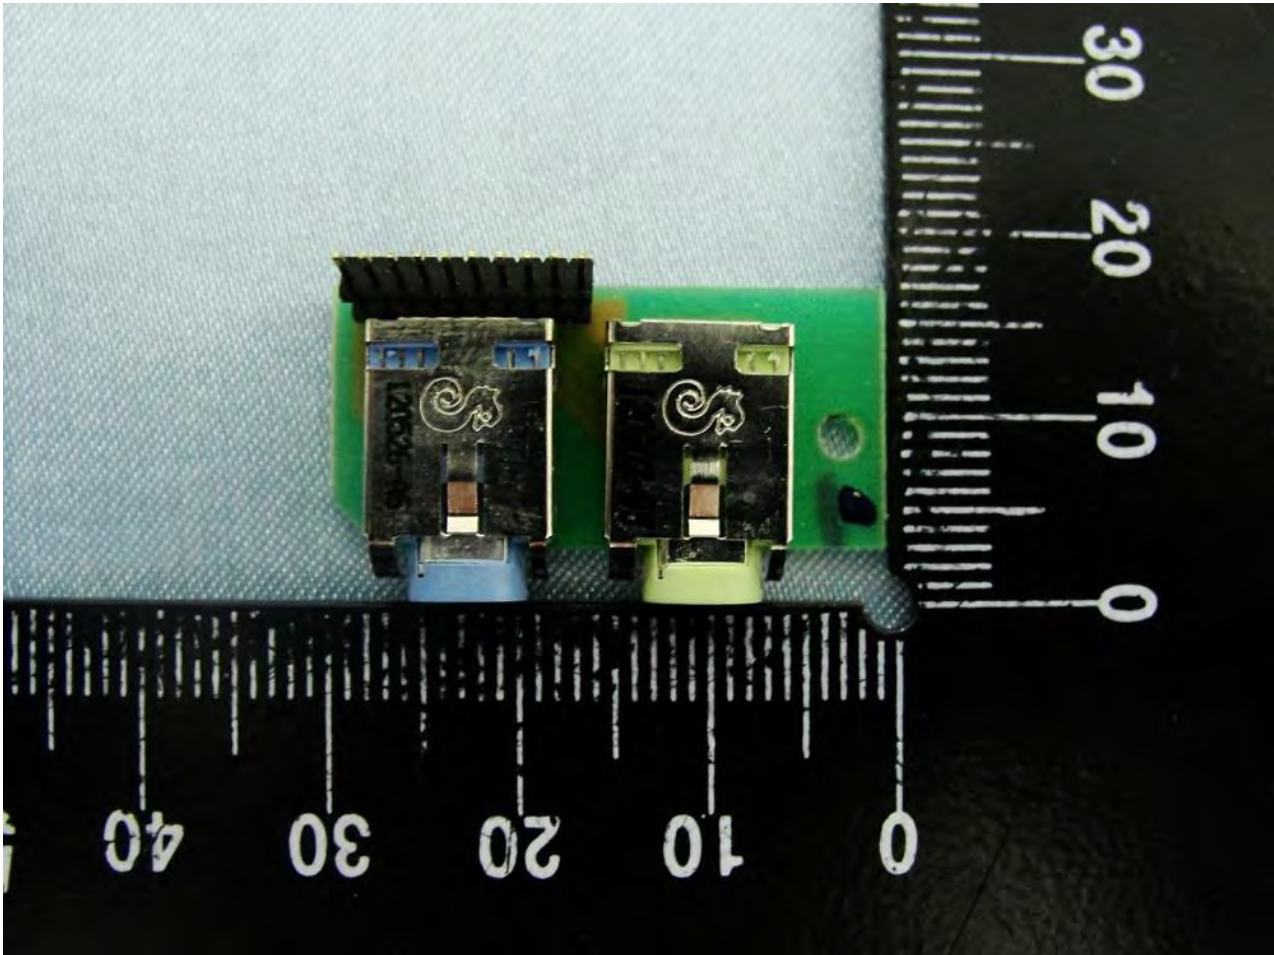

Host: Rugged Tablet PC (Brand Name: Xplore Technologies / Model Name: iX104C5)