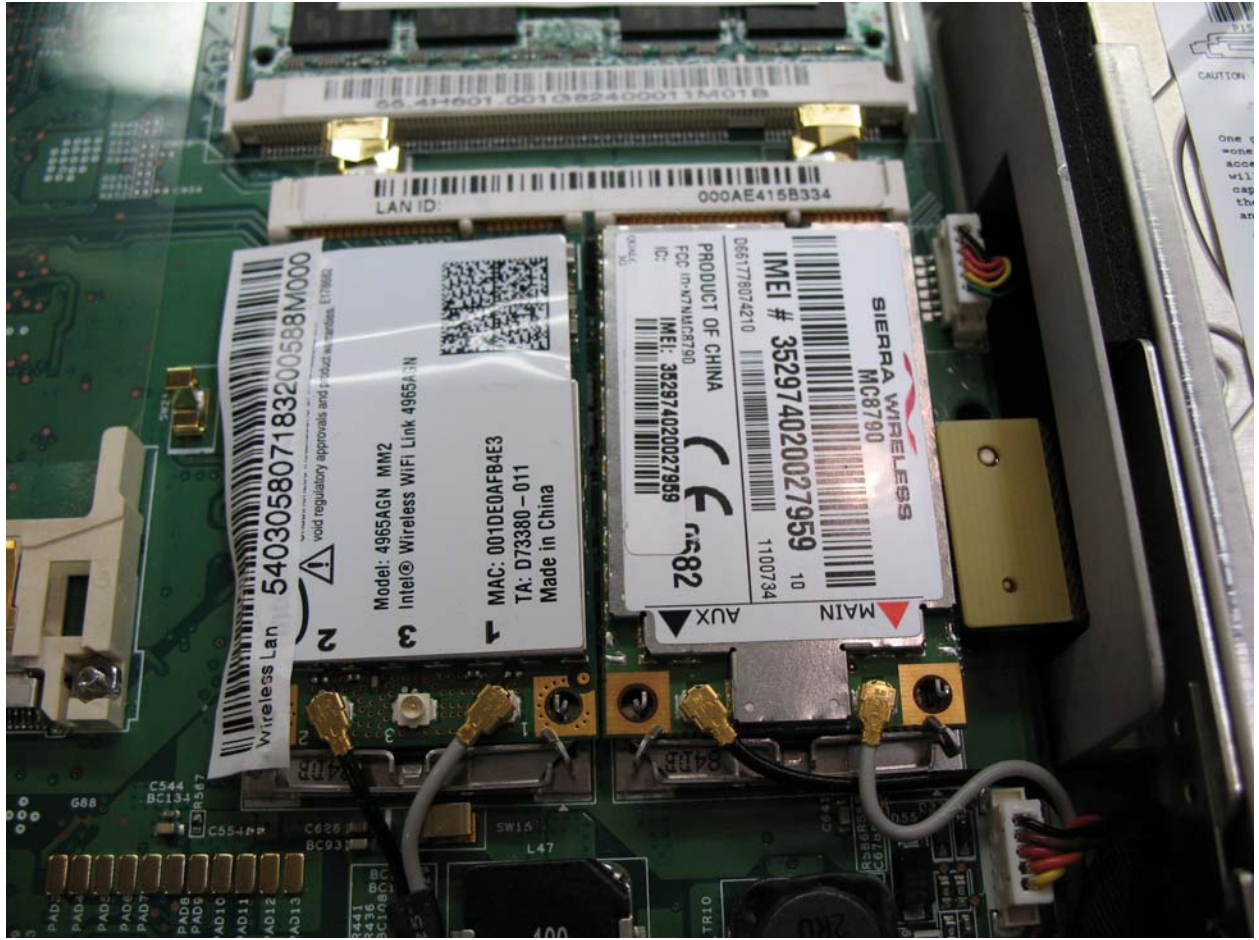

iX104C4 with Sierra  
Wireless MC8790  
Internal Pictures

Wireless Lan 540305807183200588M000  
void regulatory approvals and product registrations. E179622

Model: 4965AGN MM2  
Intel® Wireless WiFi Link 4965AGN

MAC: 001DEDAFB4E3  
TA: D73380-011  
Made in China

SIERRA WIRELESS  
MC8790

PRODUCT OF CHINA  
FCC ID: N7NMC8790  
IMEI: 352974020027959

IMEI # 352974020027959  
1100734

0661778074210

MAIN  
AUX

LAN ID: 000AE415B334