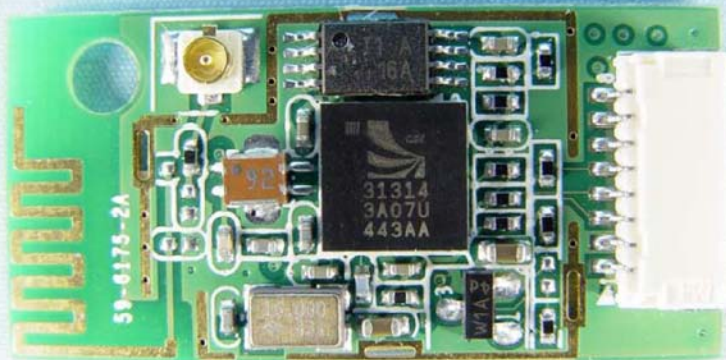

Photos Internal

FCC-ID: Q2GIX104-150

Page 6 of 7