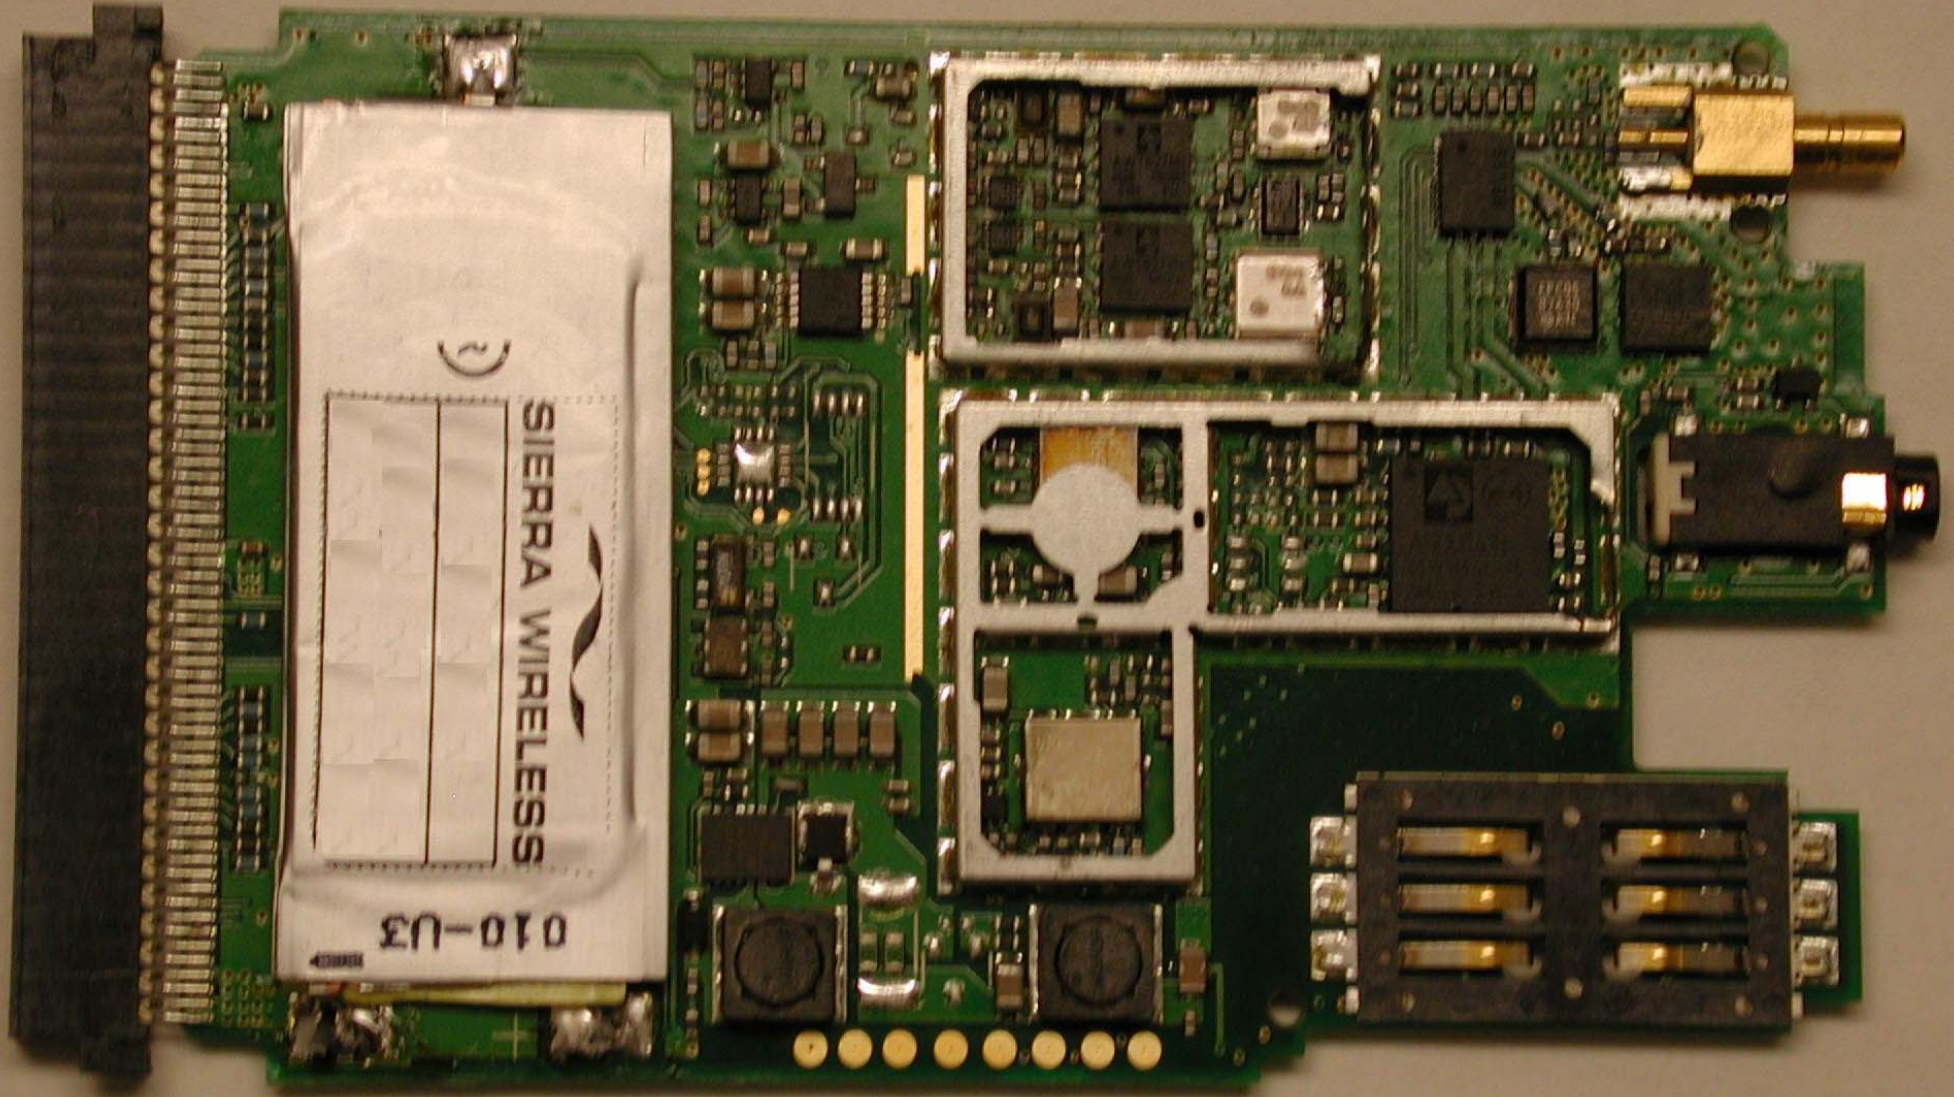

SIERRA WIRELESS AC 860
PC Card without Shielding

FCC ID : Q2GIX104-145, Q2GIX104-146, Q2GIX104-147, Q2GIX104-148
IC ID : 4596-AIX104-AC860

SIERRA WIRELESS AC 860
PC Card without Shielding

FCC ID : Q2GIX104-145, Q2GIX104-146, Q2GIX104-147, Q2GIX104-148
IC ID : 4596-AIX104-AC860