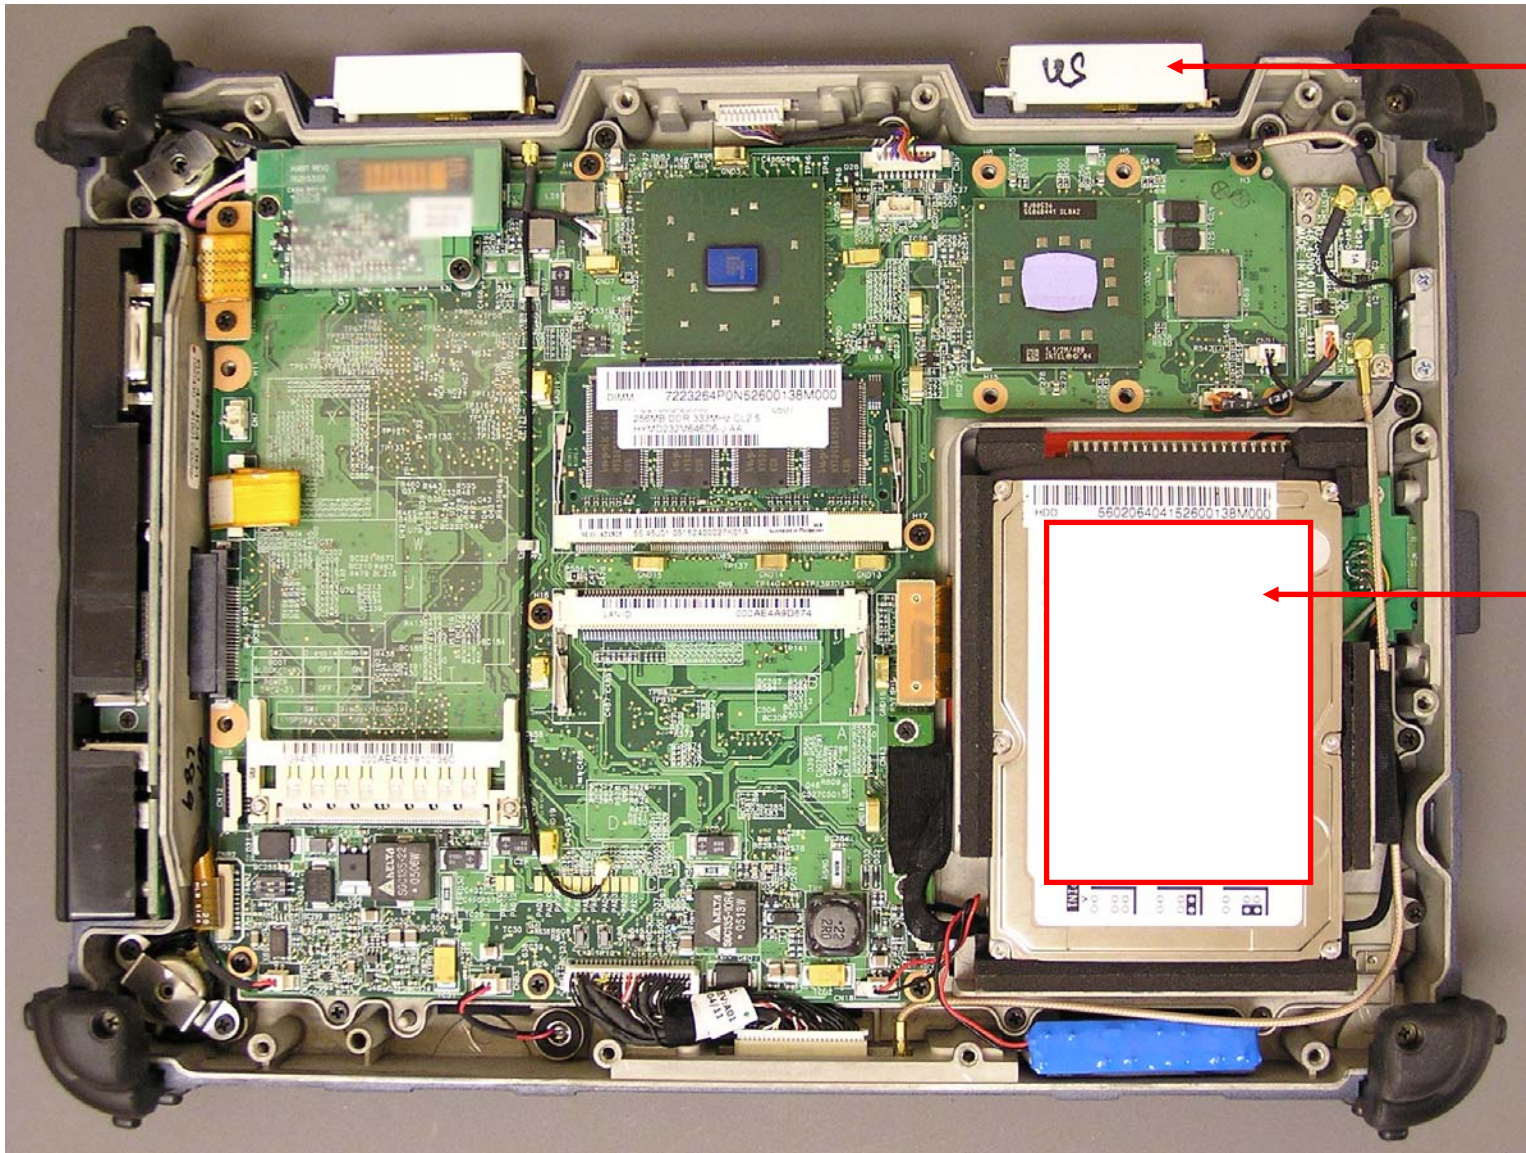

FCCID Q2GiX104-141 & IC ID: 4596A-iX104WBC : Internal Photos showing relative position of transmitter and antenna within tablet PC

EM5625D  
EVDO  
Antenna

EM5625D  
EVDO  
Module below  
the hard drive