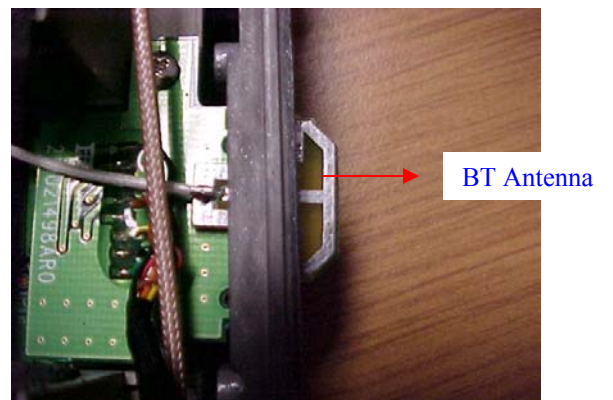

EUT – Internal view

EUT – Internal view showing BT & WLAN module

MVC-013F – PCB

MLB – PCB

I/O Ports

Internal Photos iX104_WLAN+BT+GSM_129

I/O Ports + PCB