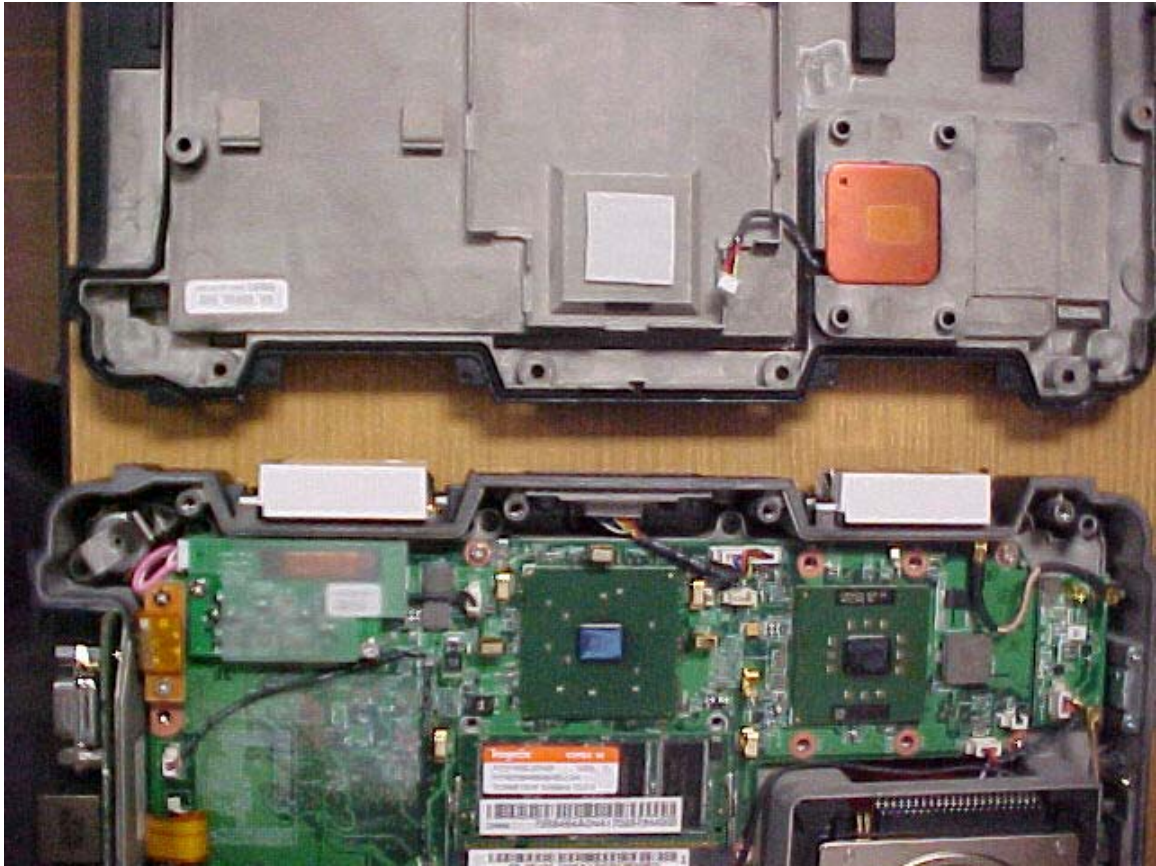

EUT – Internal view

EUT – Internal view showing BT & WLAN module

MVC-013F – PCB

MLB – PCB

I/O Ports

Internal Photos iX104_WLAN+BT+GSM_129

I/O Ports + PCB