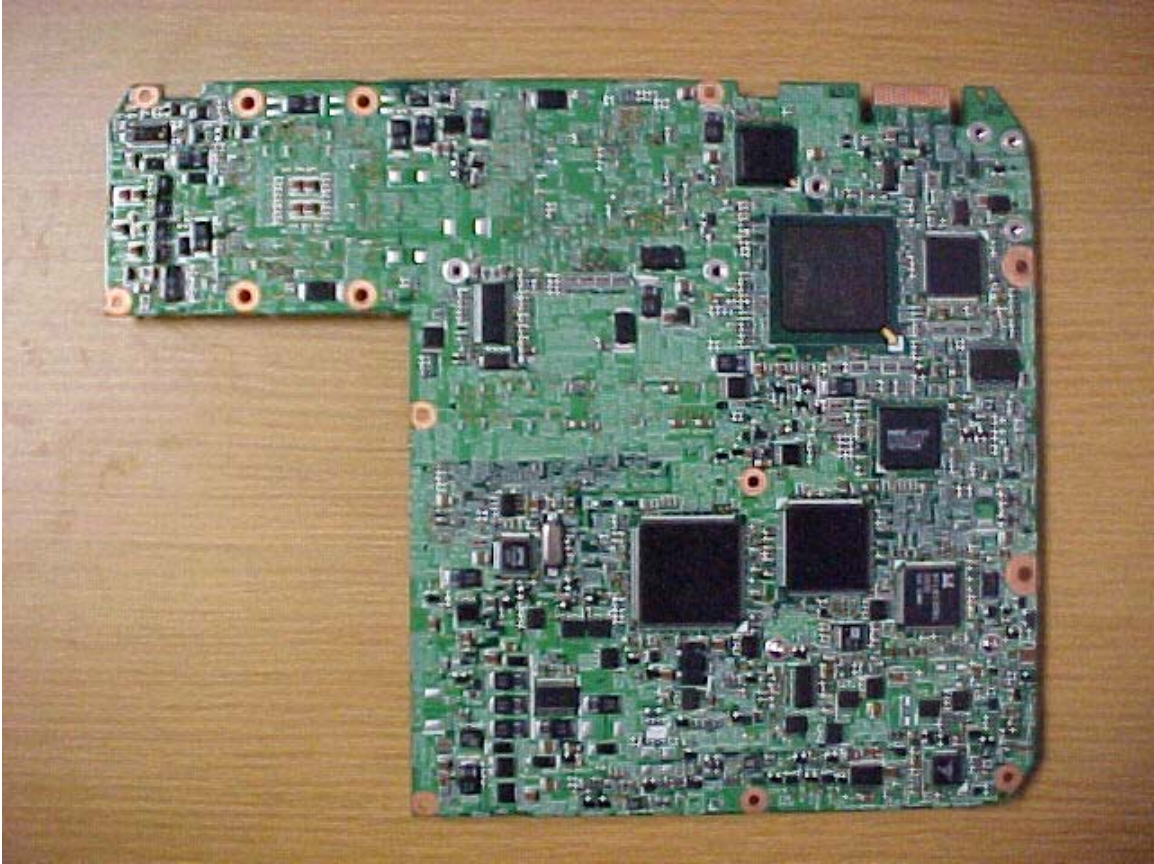

EUT – Internal view

EUT – Internal view showing BT & WLAN module

MVC-013F – PCB

MLB – PCB

I/O Ports

Internal Photos iX104_WLAN+BT+GSM_129

I/O Ports + PCB