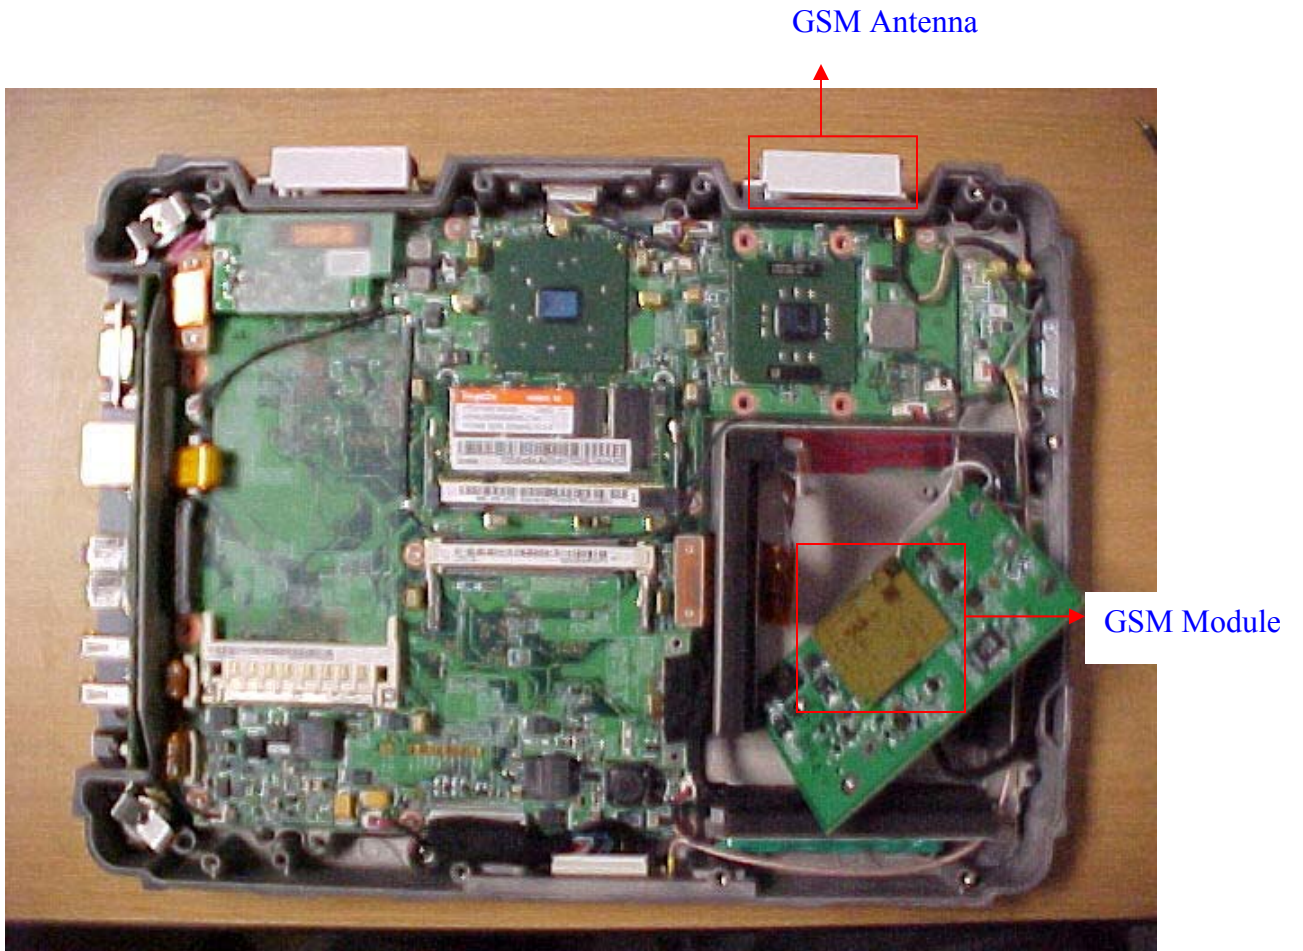

EUT – Internal view

EUT – Internal view showing BT & WLAN module

MVC-013F – PCB

MLB – PCB

I/O Ports

Internal Photos iX104_WLAN+BT+GSM_129

I/O Ports + PCB