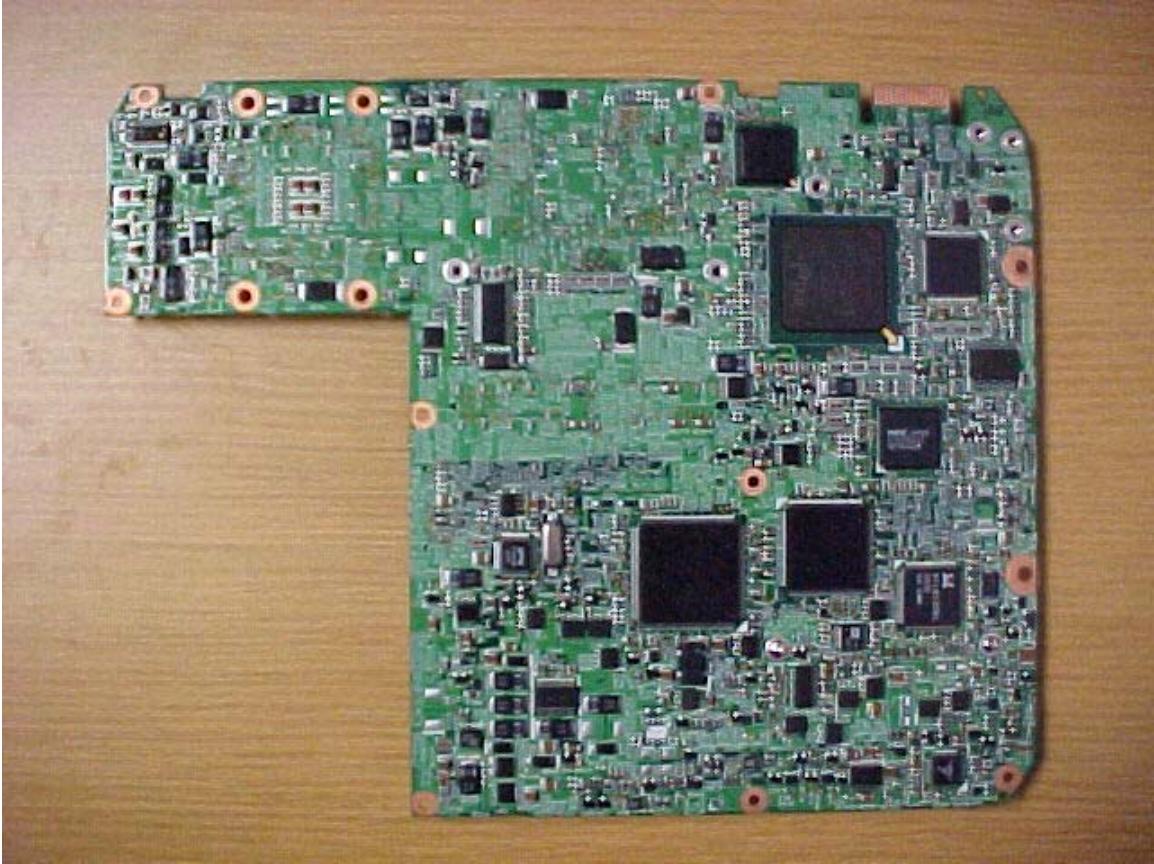

EUT – Internal view

GSM antenna

GSM Module model MC56

WLAN antenna

EUT – Internal view showing WLAN

Intel WLAN mini PCI card

MVC-013F – PCB

MLB – PCB

I/O Ports

Internal Photos iX104_WLAN+GSM_127

I/O Ports + PCB