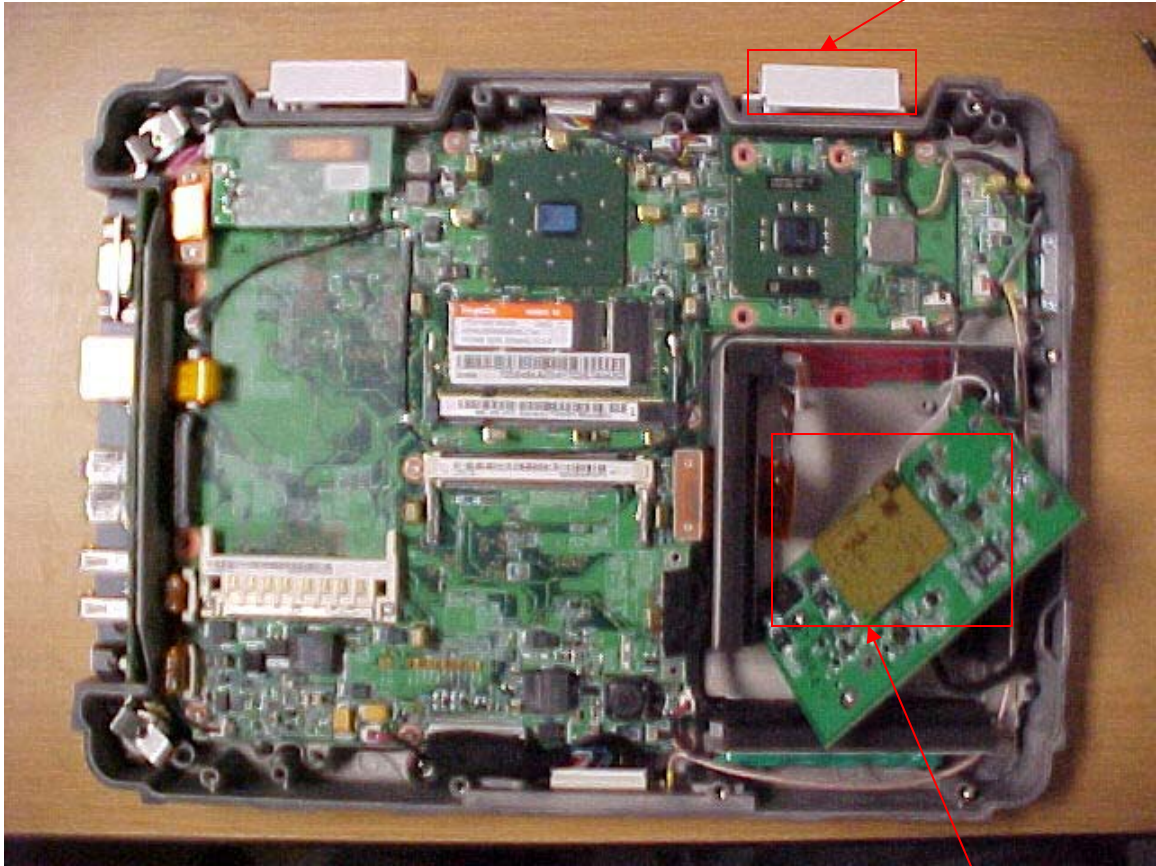

EUT – Internal view

GSM antenna

GSM Module model MC56

WLAN antenna

EUT – Internal view showing WLAN

Intel WLAN mini PCI card

MVC-013F – PCB

MLB – PCB

I/O Ports

Internal Photos iX104_WLAN+GSM_127

I/O Ports + PCB