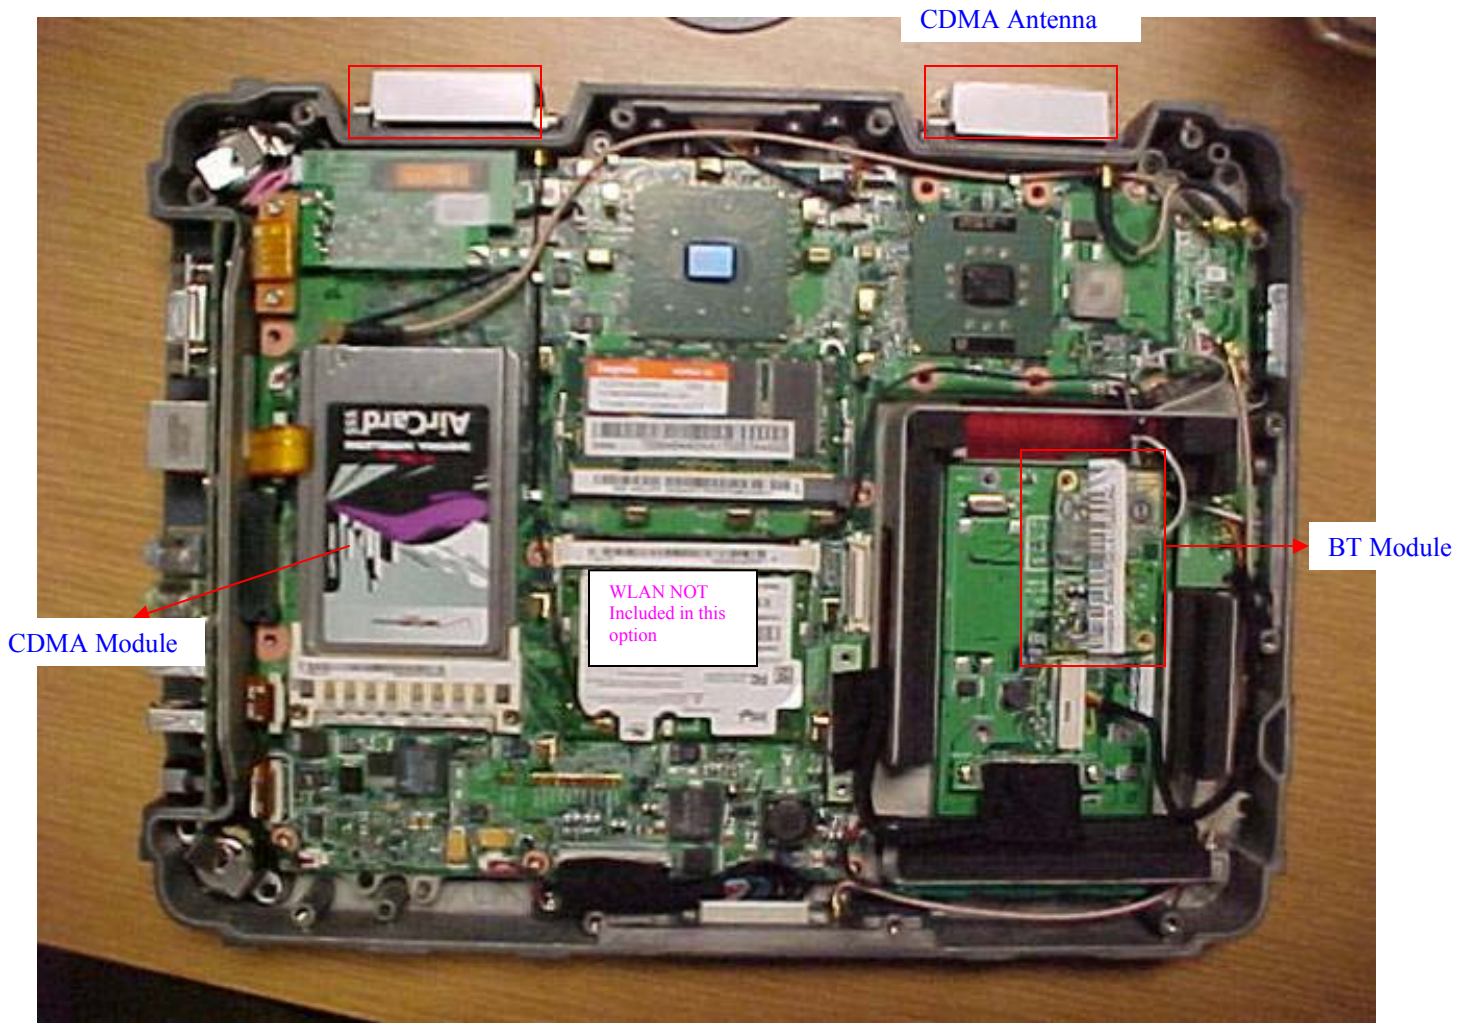

Internal Photos iX104_BT+CDMA

EUT – Internal view

Internal Photos iX104_BT+CDMA

EUT – Internal view showing BT & CDMA module

Internal Photos iX104_BT+CDMA

MVC-013F – PCB

Internal Photos iX104_BT+CDMA

MLB – PCB

Internal Photos iX104_BT+CDMA

I/O Ports

Internal Photos iX104_BT+CDMA

I/O Ports + PCB