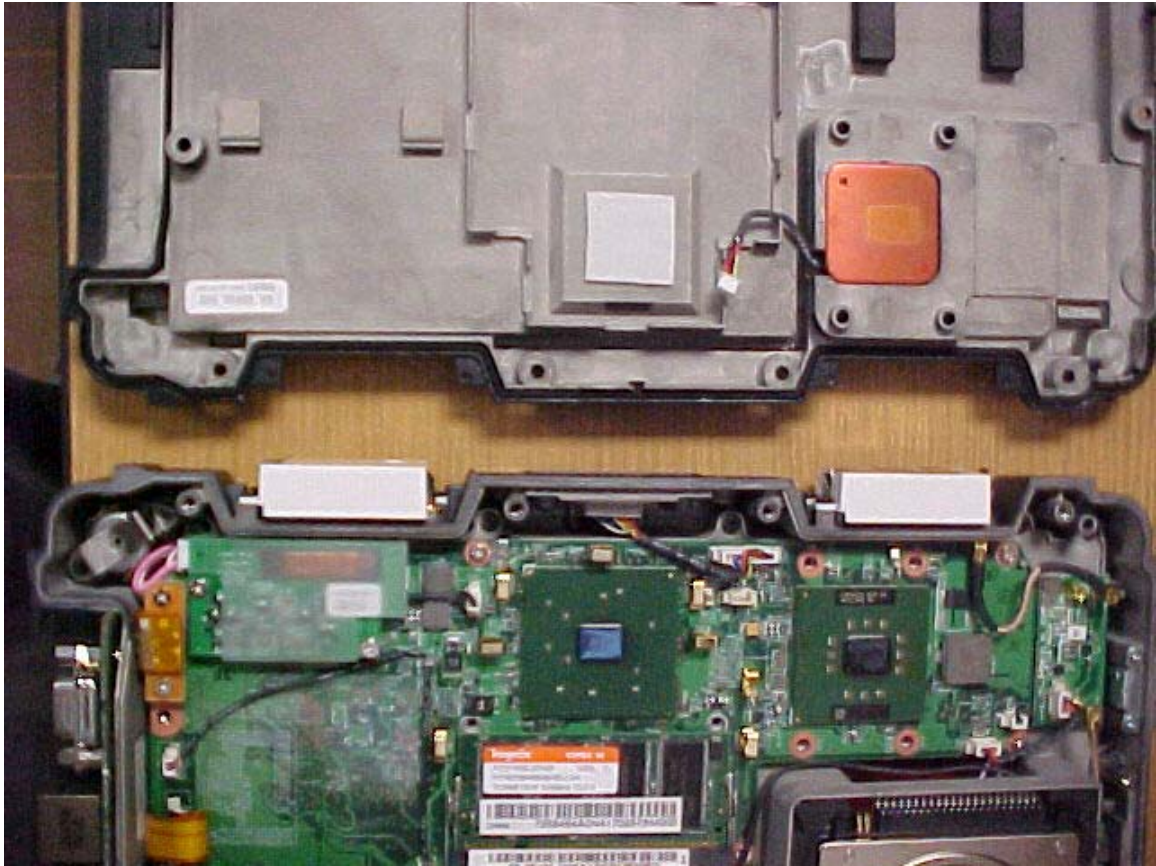

Internal Photos iX104_BT+WLAN

EUT – Internal view

Internal Photos iX104_BT+WLAN

EUT – Internal view showing BT & CDMA module

Internal Photos iX104_BT+WLAN

MVC-013F – PCB

Internal Photos iX104_BT+WLAN

MLB – PCB

Internal Photos iX104_BT+WLAN

I/O Ports

Internal Photos iX104_BT+WLAN

I/O Ports + PCB