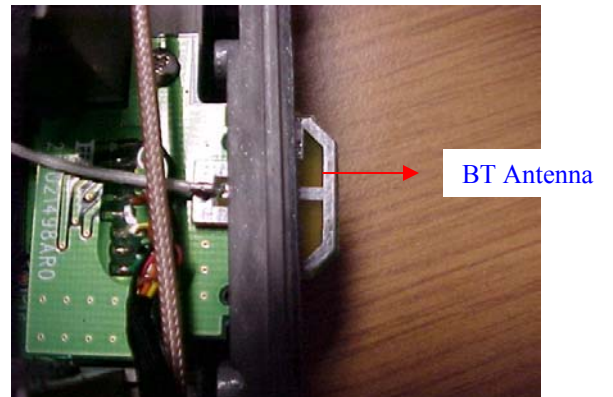

Internal Photos iX104_BT+WLAN

EUT – Internal view

Internal Photos iX104_BT+WLAN

EUT – Internal view showing BT & CDMA module

Internal Photos iX104_BT+WLAN

MVC-013F – PCB

Internal Photos iX104_BT+WLAN

MLB – PCB

Internal Photos iX104_BT+WLAN

I/O Ports

Internal Photos iX104_BT+WLAN

I/O Ports + PCB