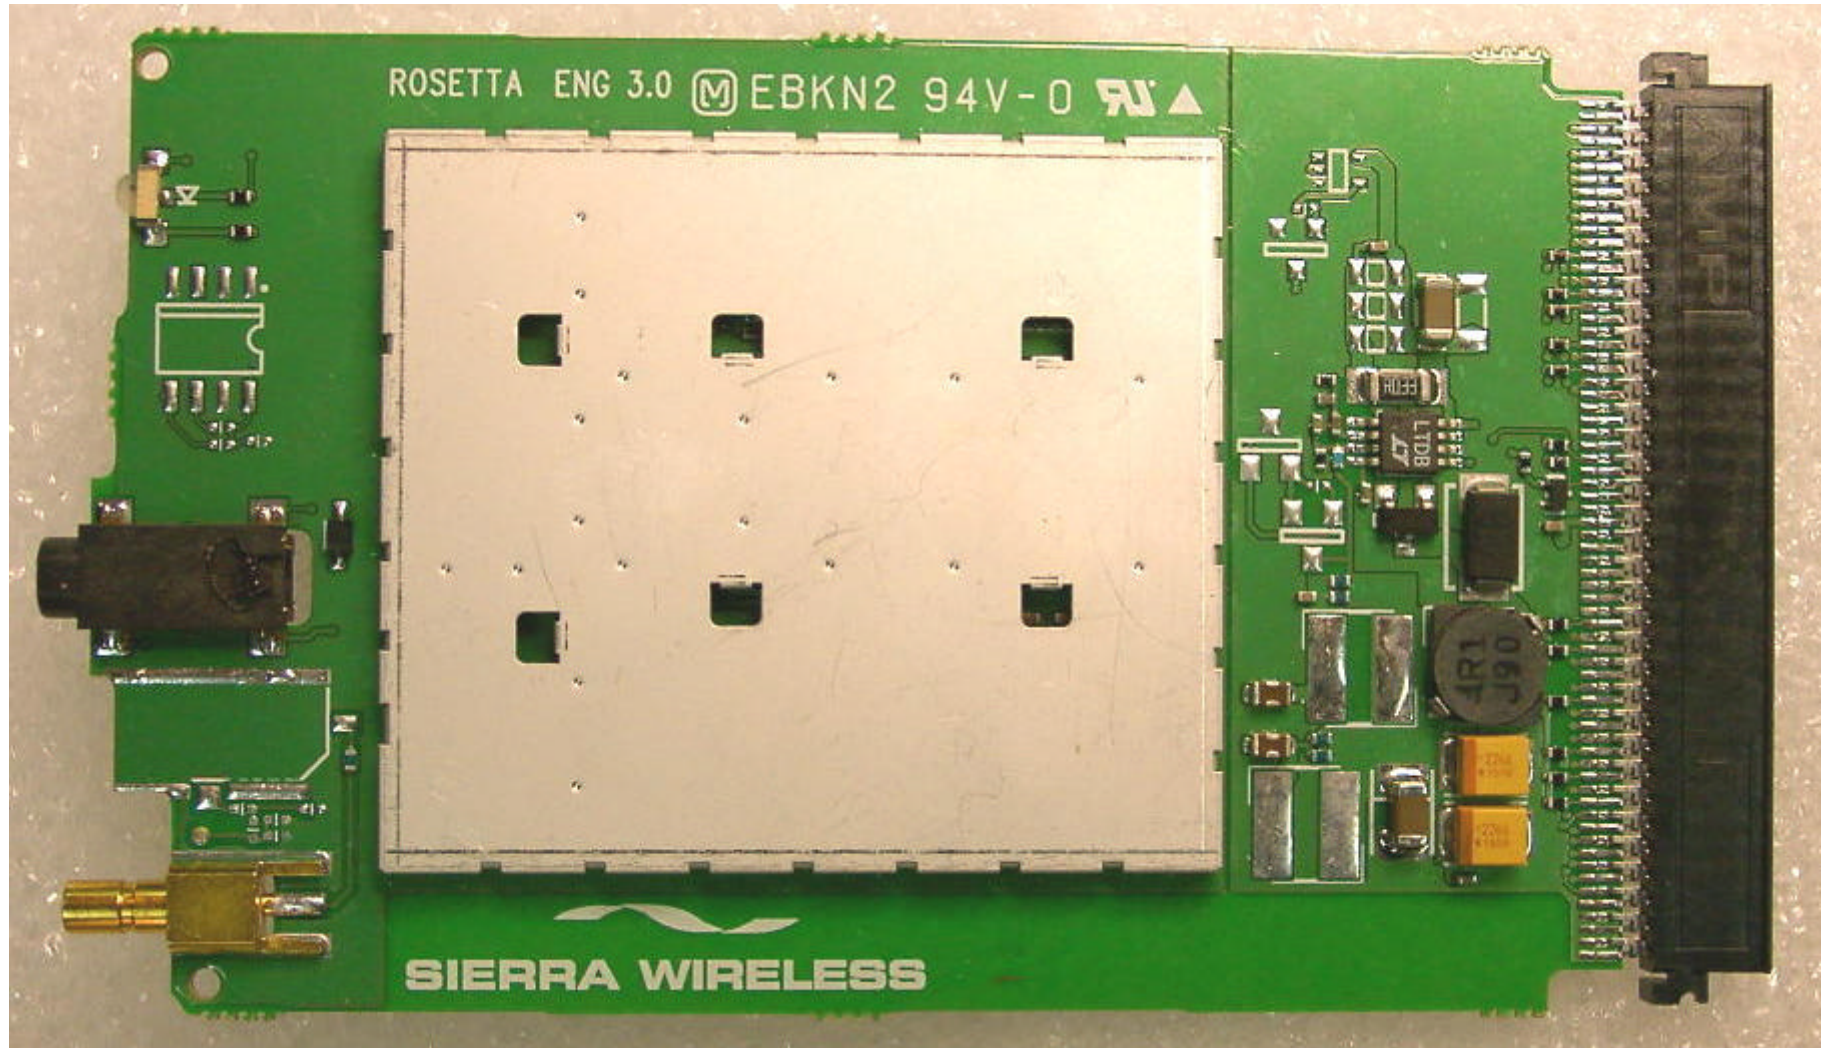

i0701006

360

ROSETTA ENG 3.0  EBKN2 94V-0 

SIERRA WIRELESS

ROSETTA ENG 3.0 (M) EBKN2 94V-0 RA ▲

SIERRA WIRELESS

ROSETTA ENG 3.0 M EBKN2 94V-0

SIERRA WIRELESS

AC555 – Top view

AC555 – Bottom view

AC555 – Profile view