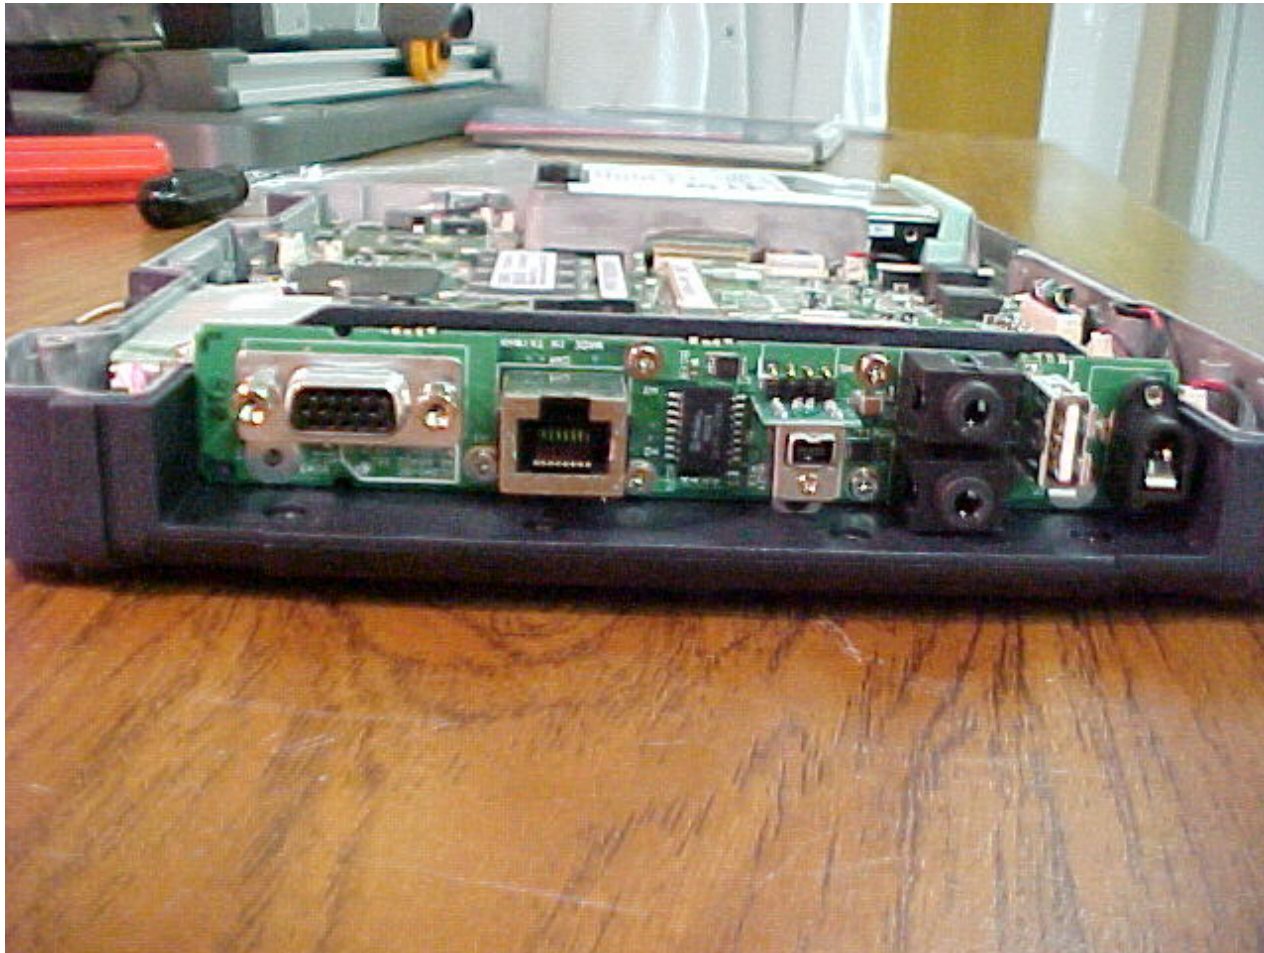

iX104: I/O PCB