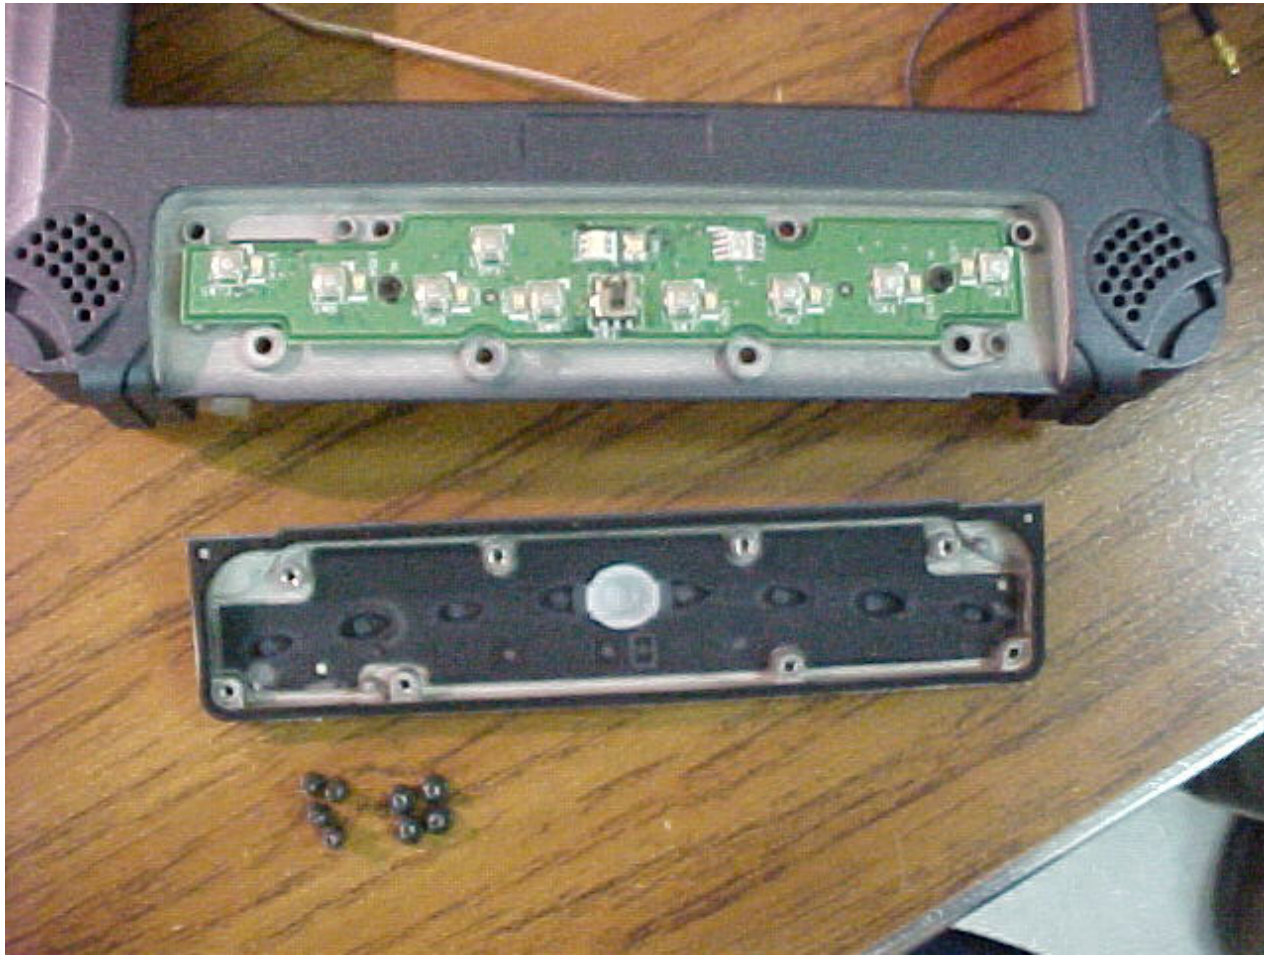

iX104: Keypad PCB