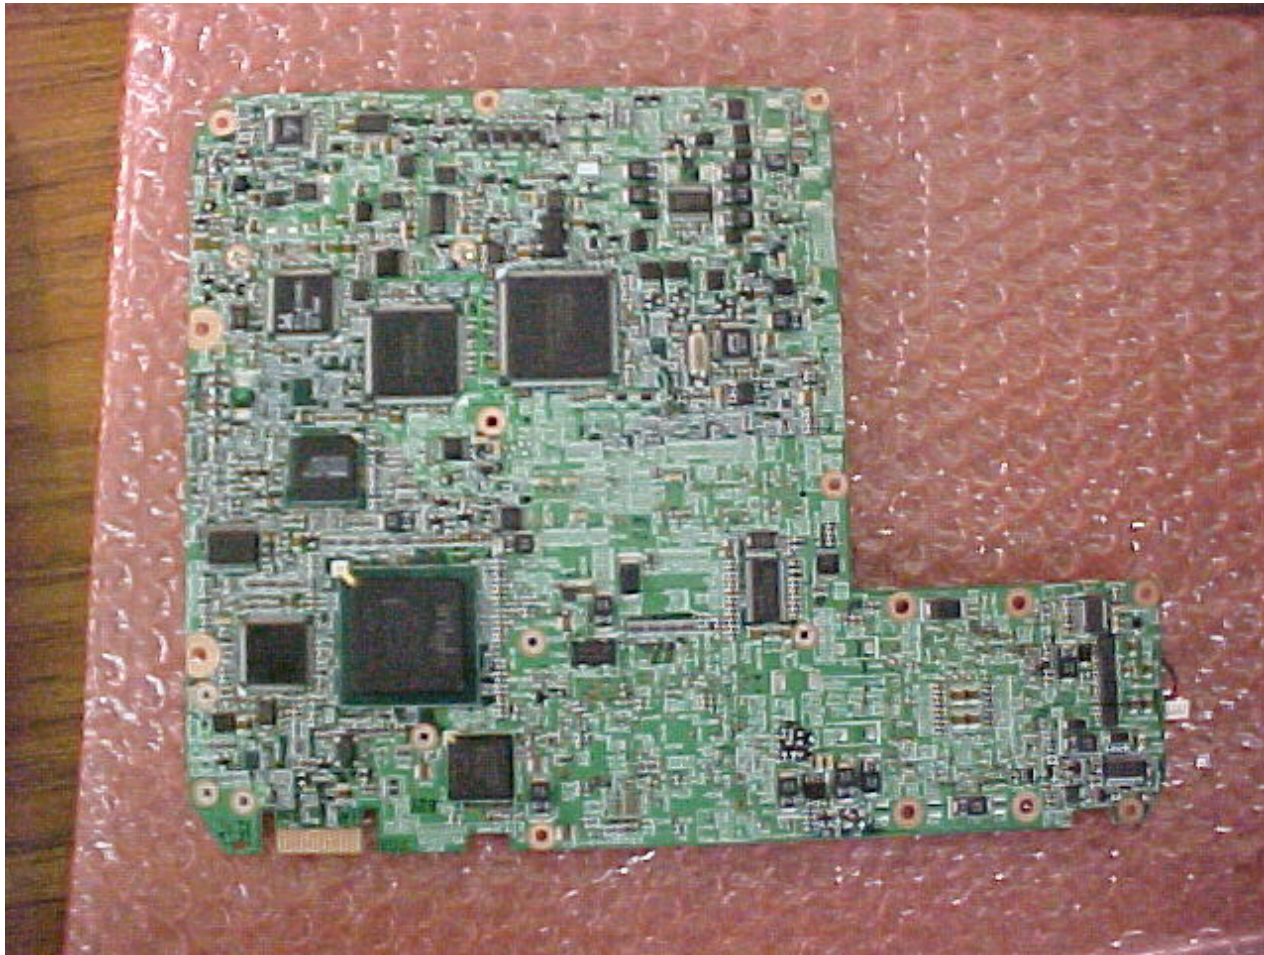

iX104: Main Logic Board