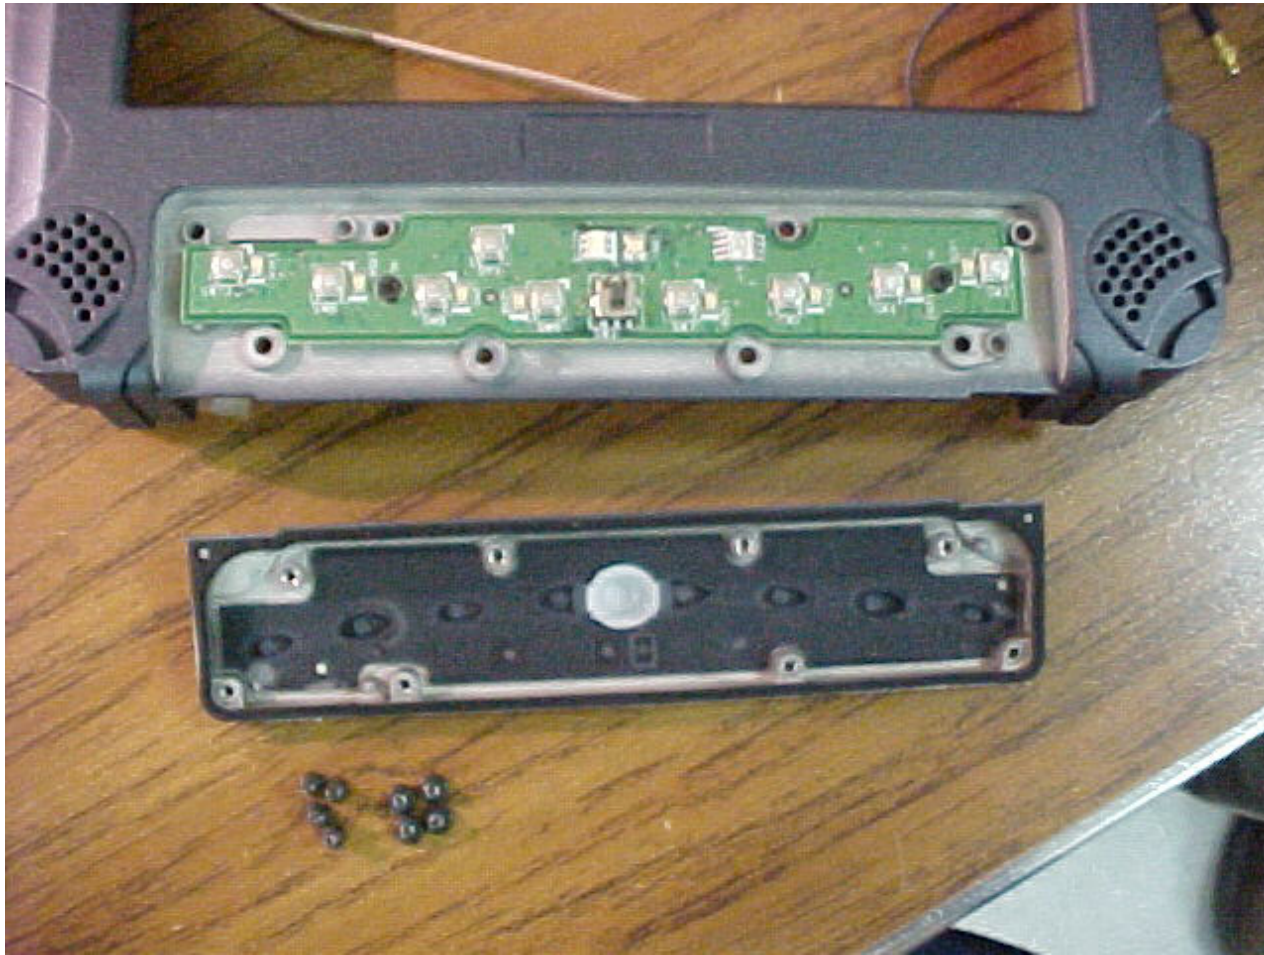

Symbol
Spectrum24
Wireless LAN Adapter
Frequency Hopping
IEEE 802.11

PC 133 256MB SDRAM 16MB VL SPD
V117256A40 P18F72A
#0300057402
7217256A0N30400F 93M000

LAN 0

JUMPER ATTENTION
1 Do not set to one wire
2 Do not set to both
3 Do not set to both
4 Do not set to the top one
5 Do not set to the bottom one
6 Do not set to both of one

HITACHI
HARD DISK DRIVE
MODEL DK23EA-20
500 MB
S.A.C.T. 0.9
"BCAH5A507616"
© Hitachi Ltd. No. 1000 MADE IN THE PHILIPPINES
Lowest price U.S. Parts marked on getting list

5002B3D00130400F93

iX104: Main Logic Board

iX104: Keypad PCB

iX104: I/O PCB

iX104: I/O PCB Removed