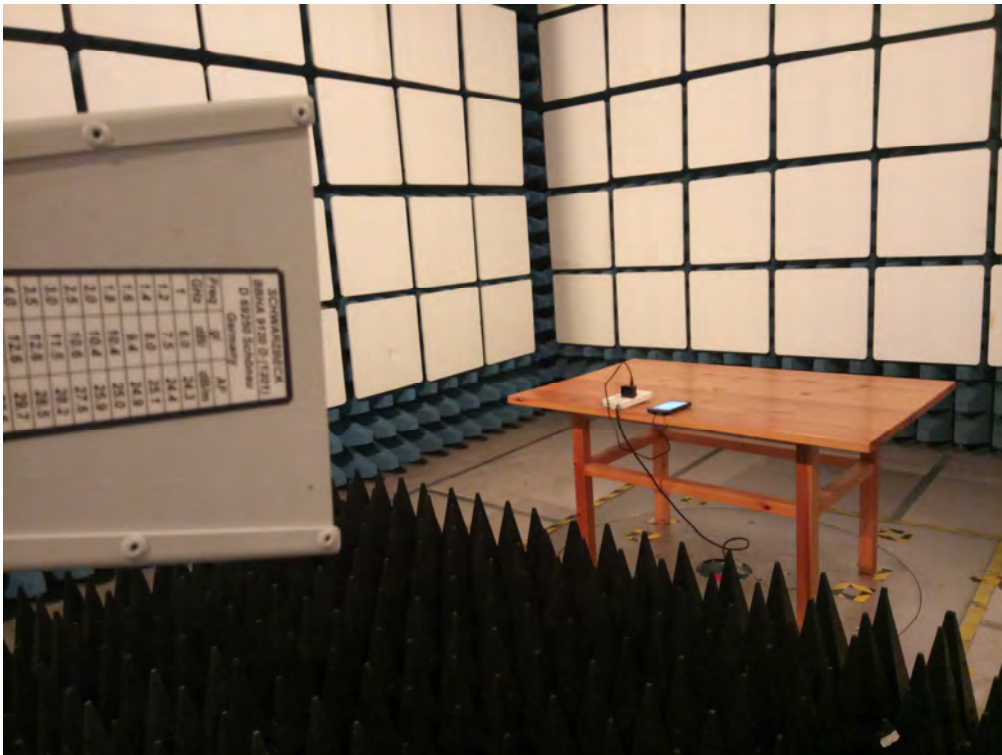

## ANNEX B TEST SETUP PHOTOS

### B.1 Radiated Field Strength Measurement

Below 1 GHz, The GSM 850 MHz Test Mode

Above 1 GHz, The GSM 850 MHz Test Mode

Close-Up

Below 1 GHz, USB Test Mode

Above 1 GHz, USB Test Mode

Close-Up