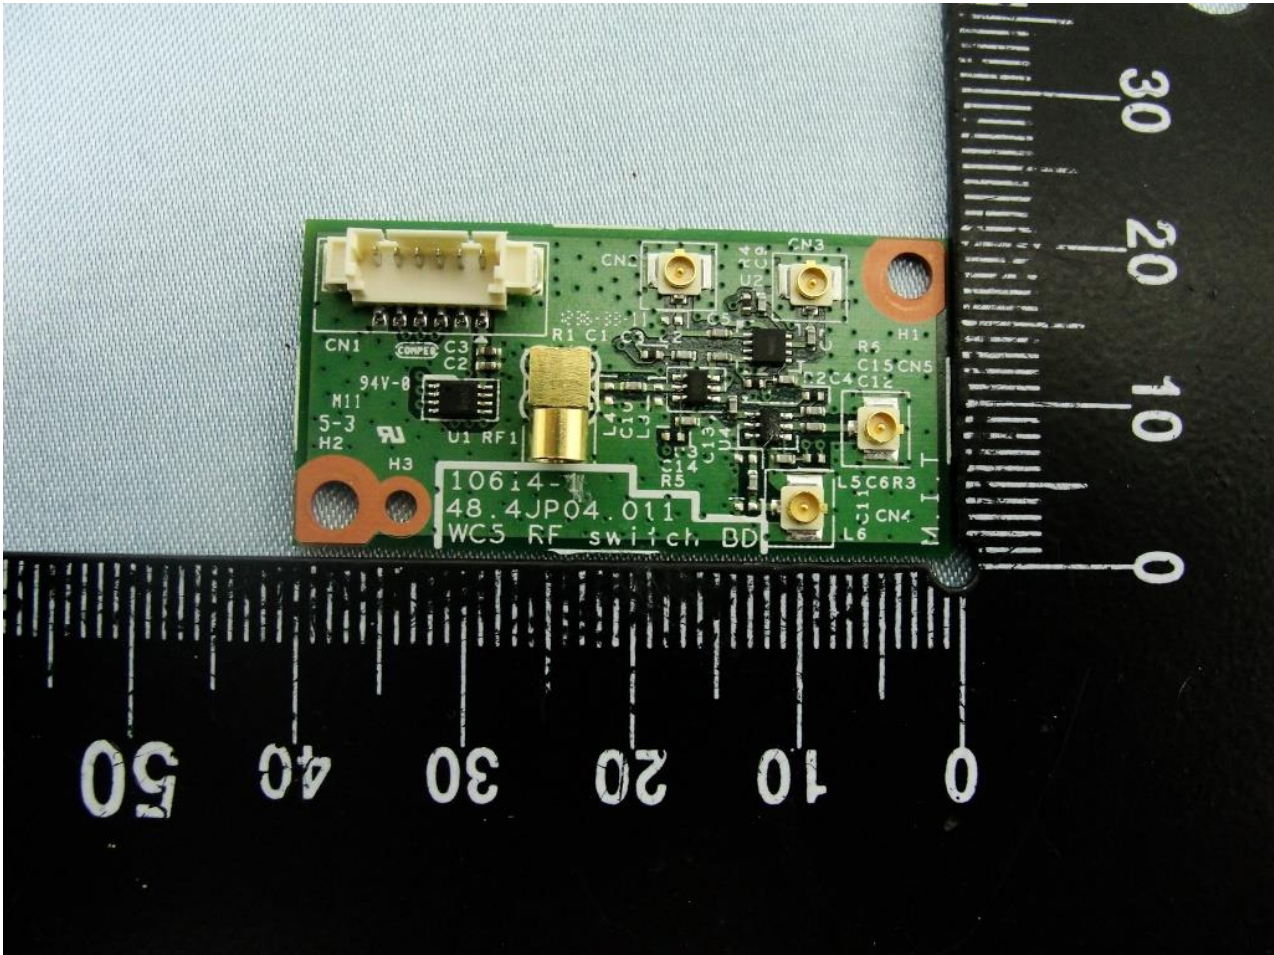

Host: Rugged Tablet PC (Brand Name: Xplore Technologies / Model Name: iX104C5)