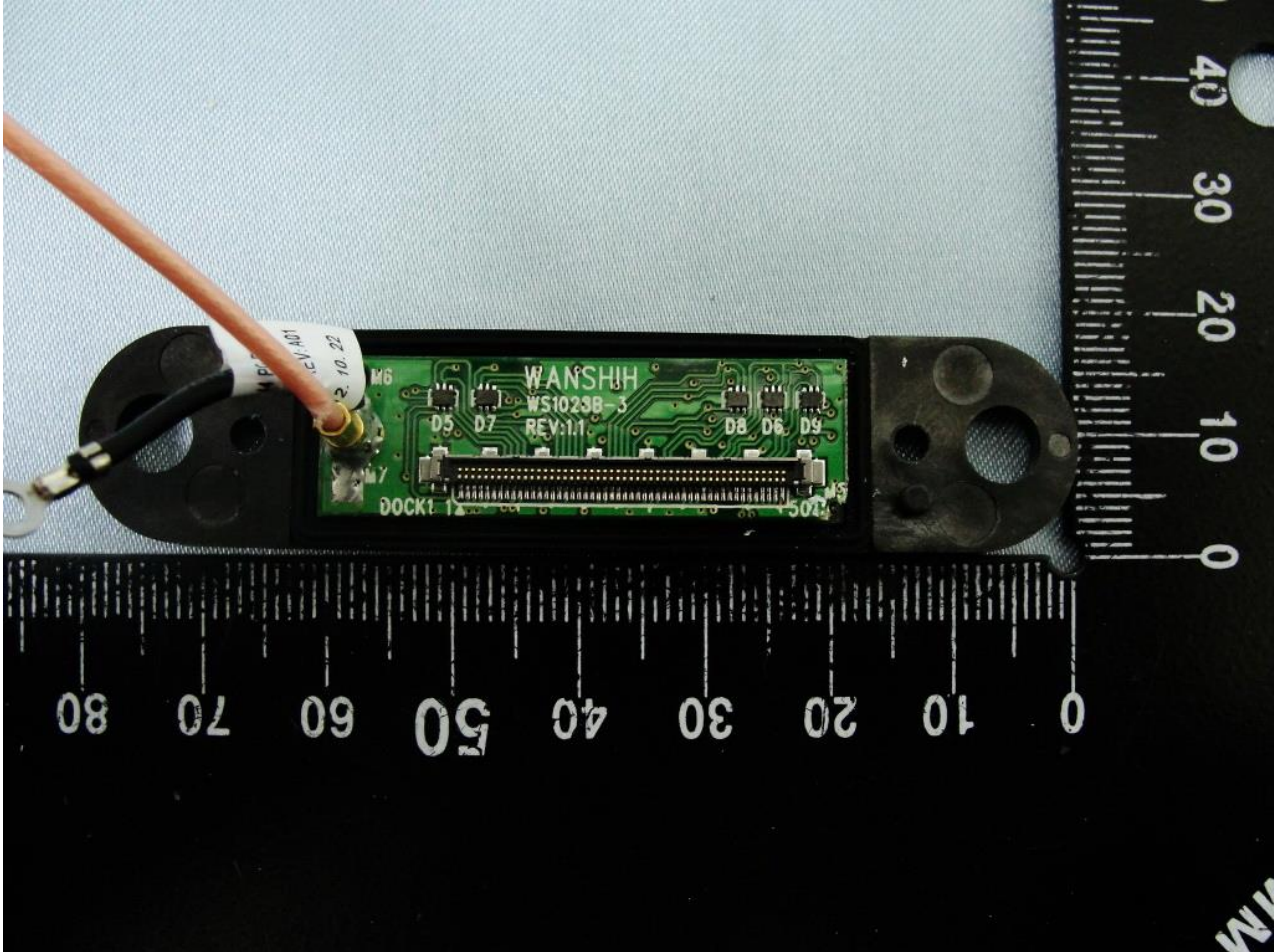

Host: Rugged Tablet PC (Brand Name: Xplore Technologies / Model Name: iX104C5)