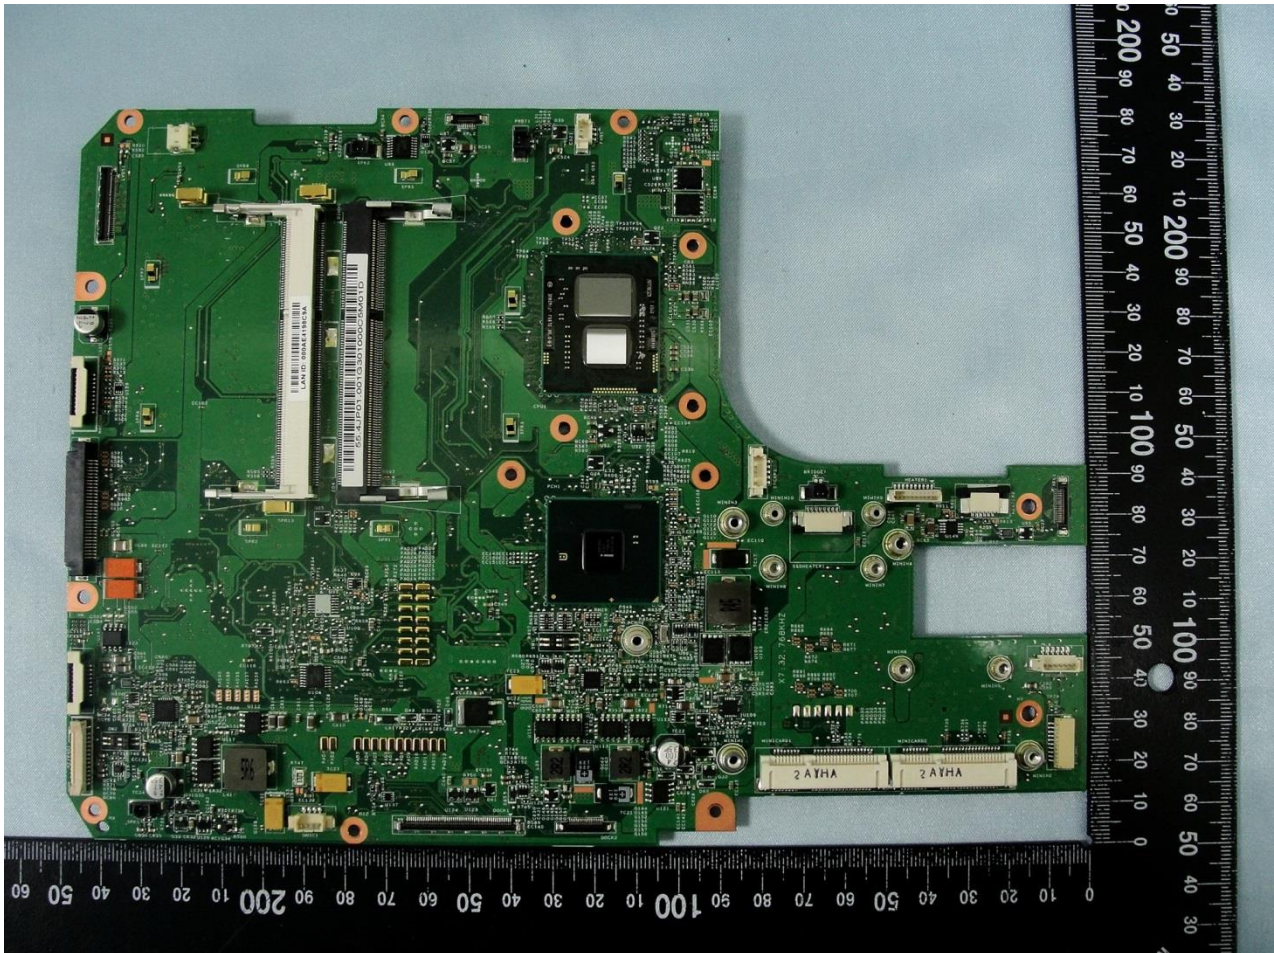

Host: Rugged Tablet PC (Brand Name: Xplore Technologies / Model Name: iX104C5)