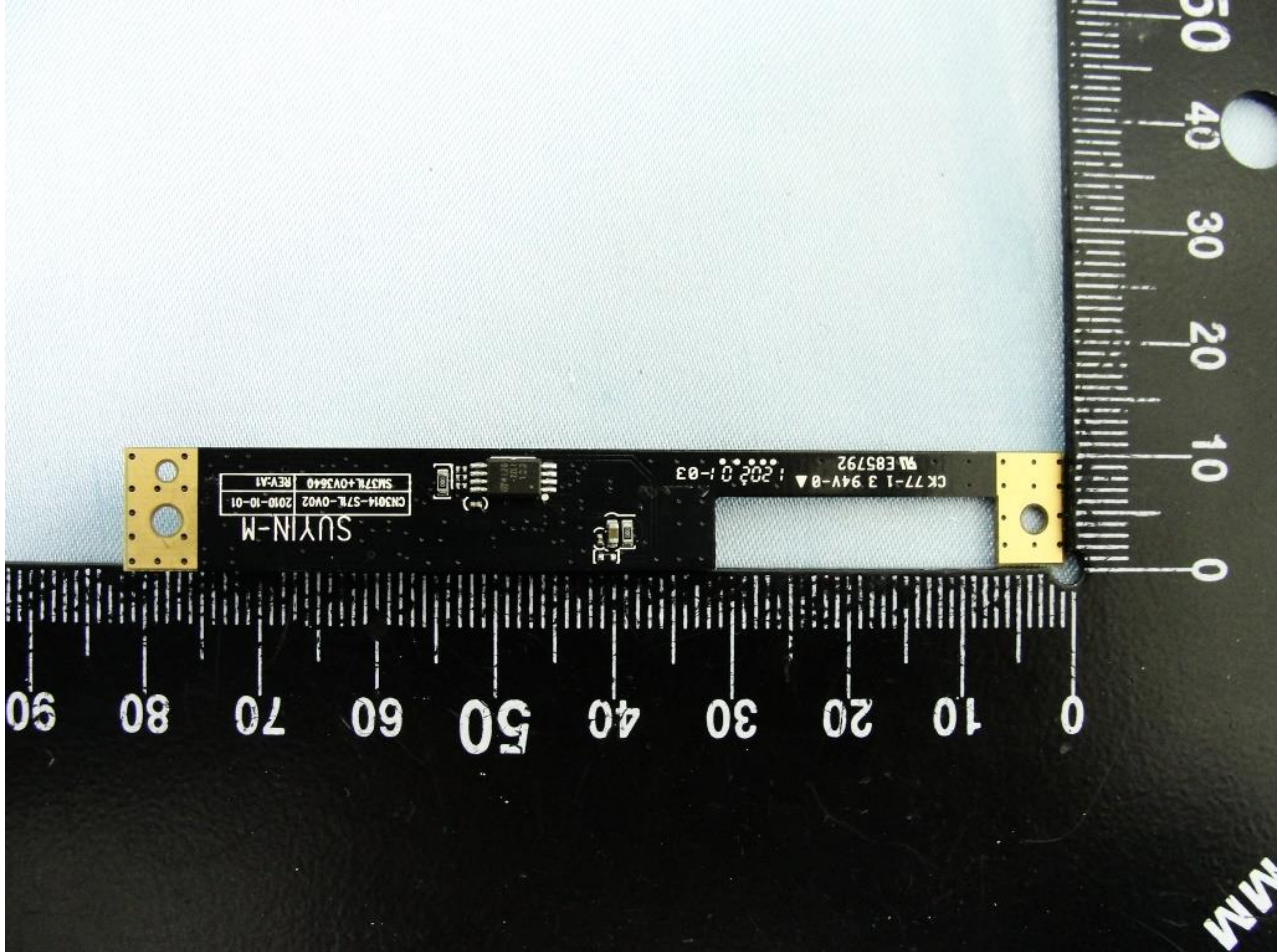

#### 4. Internal Photograph of the Host

Host: Rugged Tablet PC (Brand Name: Xplore Technologies / Model Name: iX104C5)

Host: Rugged Tablet PC (Brand Name: Xplore Technologies / Model Name: iX104C5)

Host: Rugged Tablet PC (Brand Name: Xplore Technologies / Model Name: iX104C5)