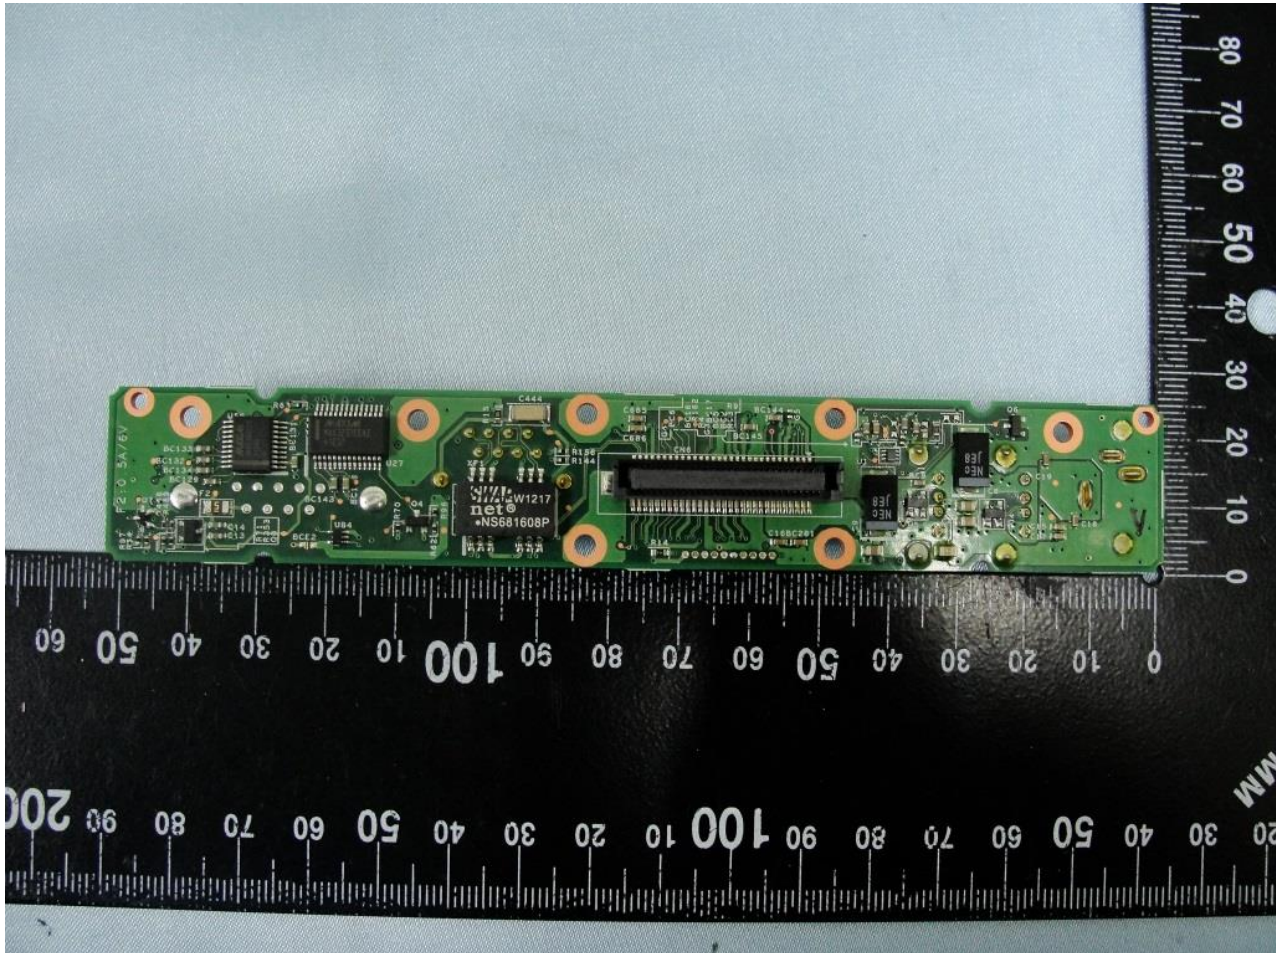

#### 4. Internal Photograph of the Host

Host: Rugged Tablet PC (Brand Name: Xplore Technologies / Model Name: iX104C5)

Host: Rugged Tablet PC (Brand Name: Xplore Technologies / Model Name: iX104C5)

Host: Rugged Tablet PC (Brand Name: Xplore Technologies / Model Name: iX104C5)

Host: Rugged Tablet PC (Brand Name: Xplore Technologies / Model Name: iX104C5)

Host: Rugged Tablet PC (Brand Name: Xplore Technologies / Model Name: iX104C5)

Host: Rugged Tablet PC (Brand Name: Xplore Technologies / Model Name: iX104C5)