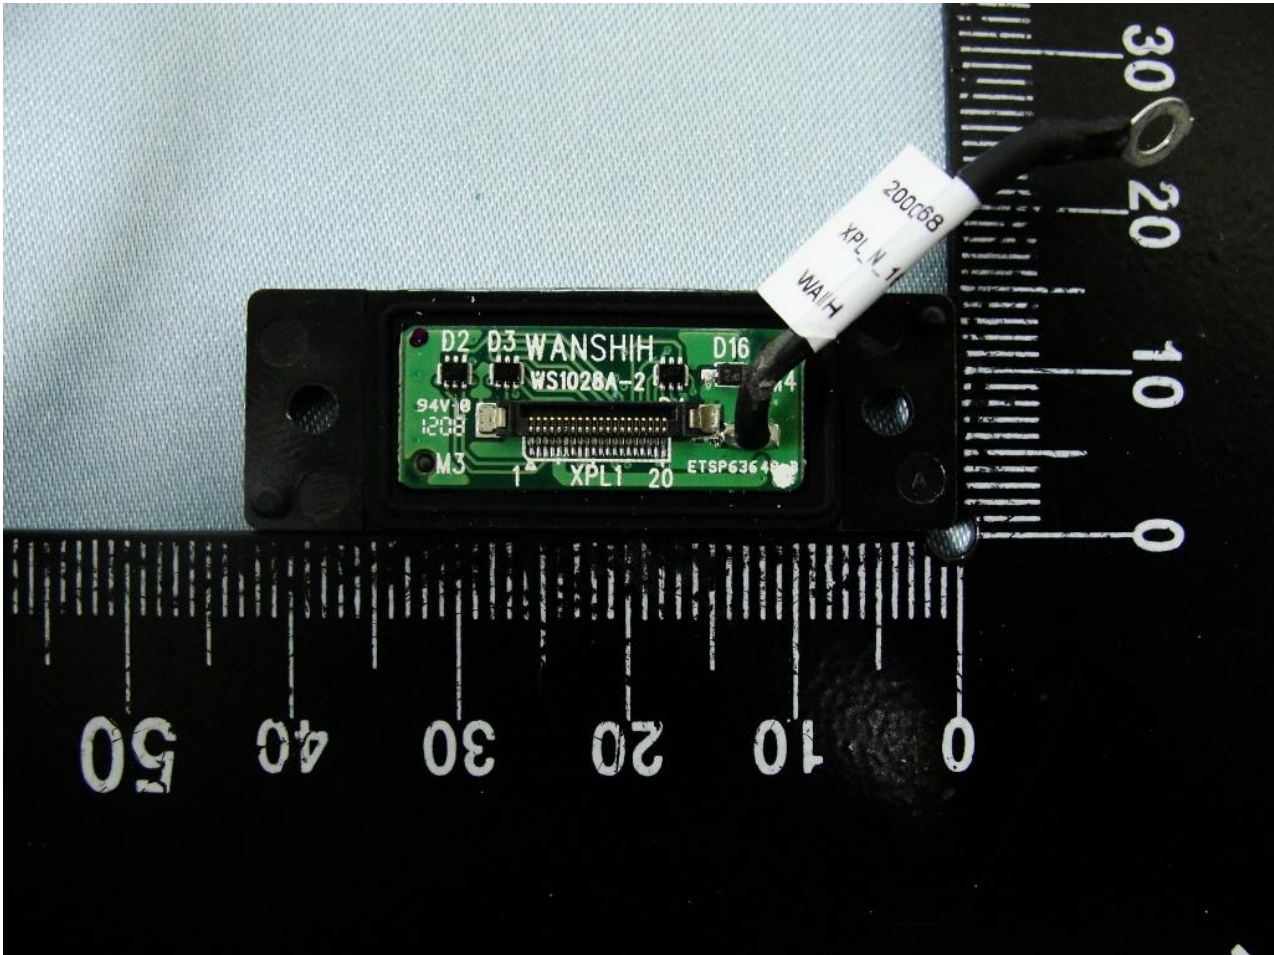

Host: Rugged Tablet PC (Brand Name: Xplore Technologies / Model Name: iX104C5)