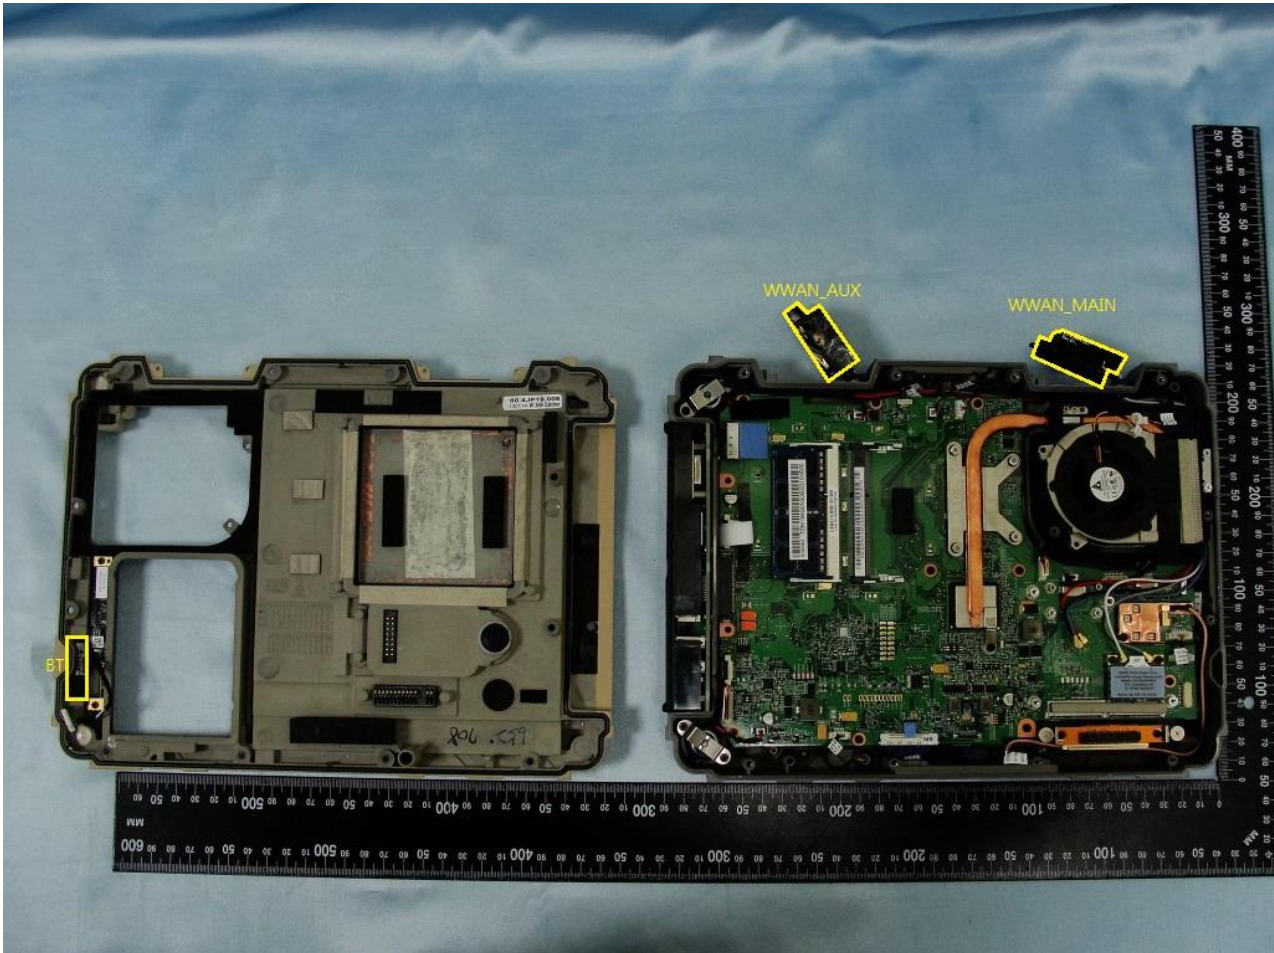

#### 4. Internal Photograph of the Host

Host: Rugged Tablet PC (Brand Name: Xplore Technologies / Model Name: iX104C5)

Host: Rugged Tablet PC (Brand Name: Xplore Technologies / Model Name: iX104C5)

Host: Rugged Tablet PC (Brand Name: Xplore Technologies / Model Name: iX104C5)