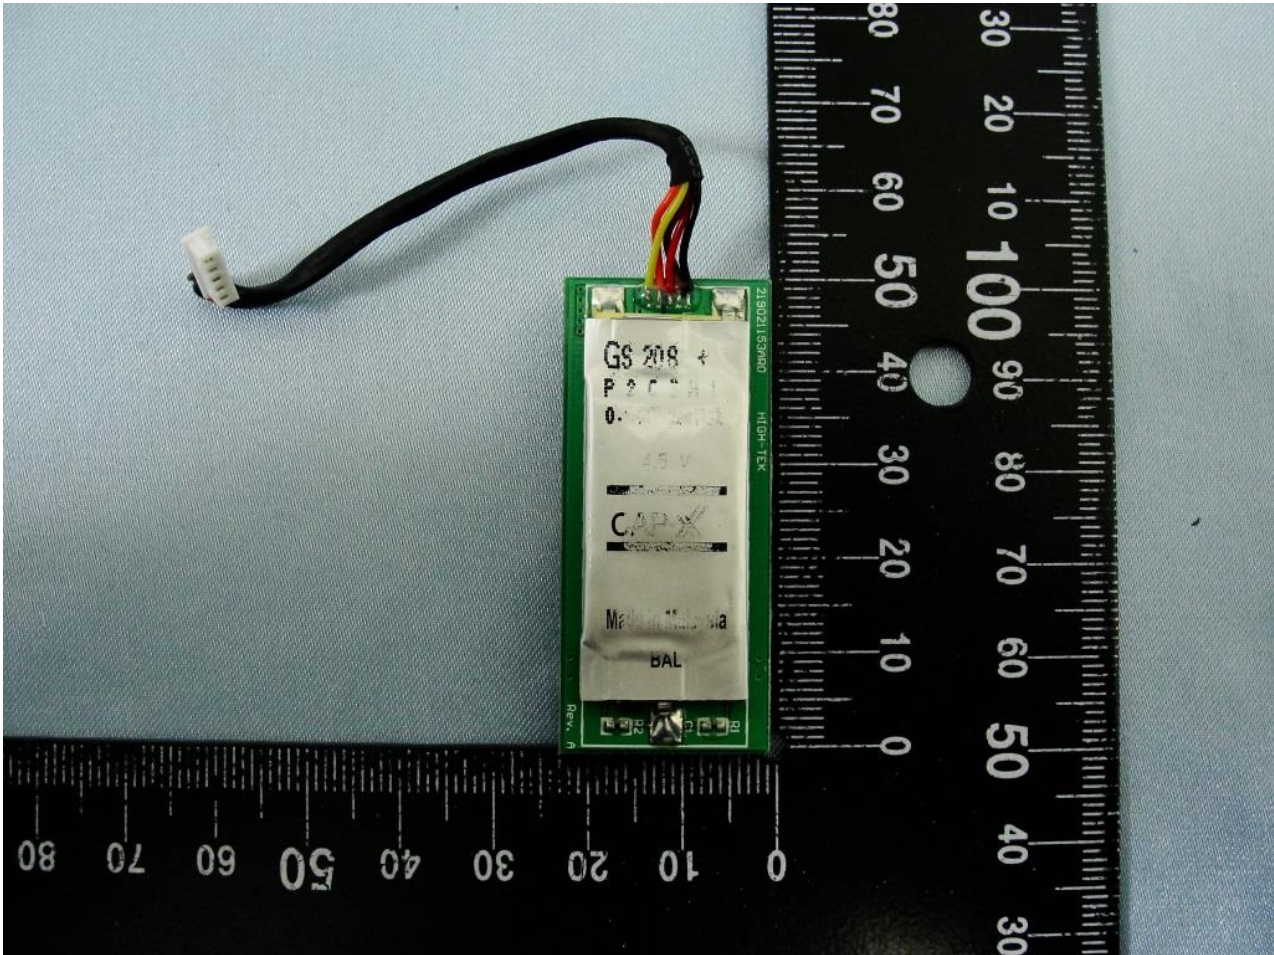

Host: Rugged Tablet PC (Brand Name: Xplore Technologies / Model Name: iX104C5)