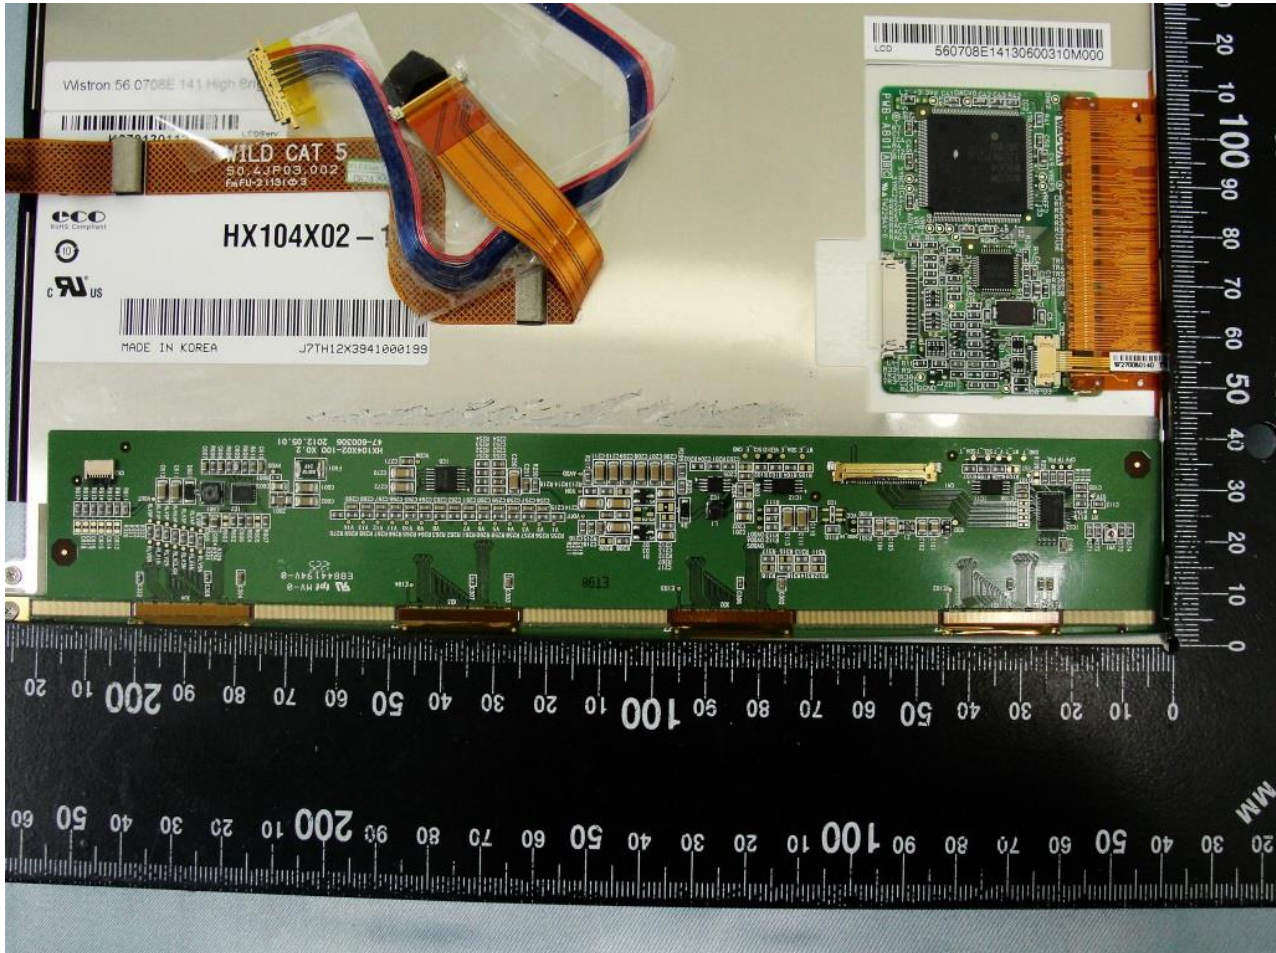

Host: Rugged Tablet PC (Brand Name: Xplore Technologies / Model Name: iX104C5)