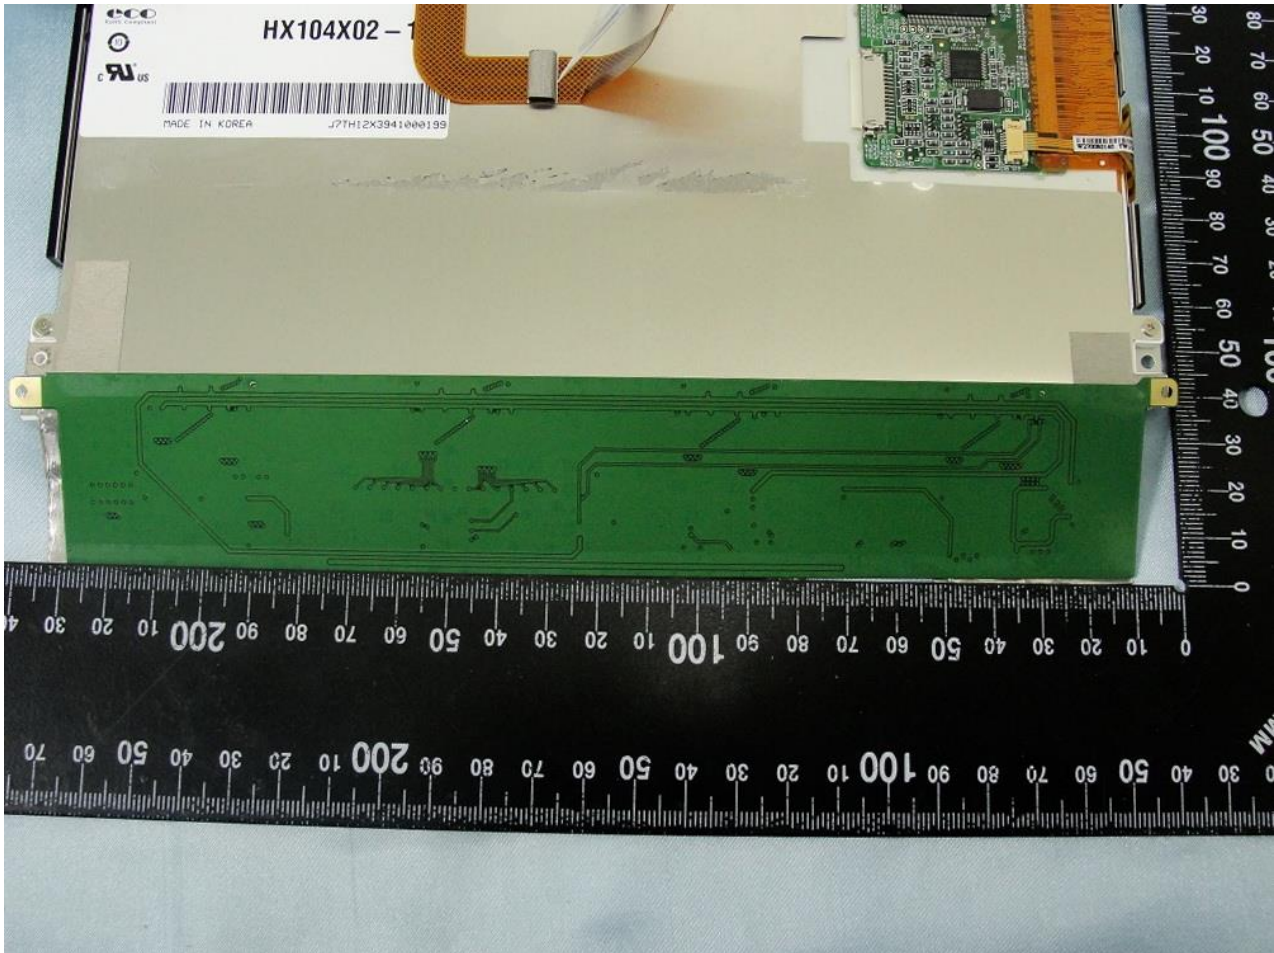

Host: Rugged Tablet PC (Brand Name: Xplore Technologies / Model Name: iX104C5)