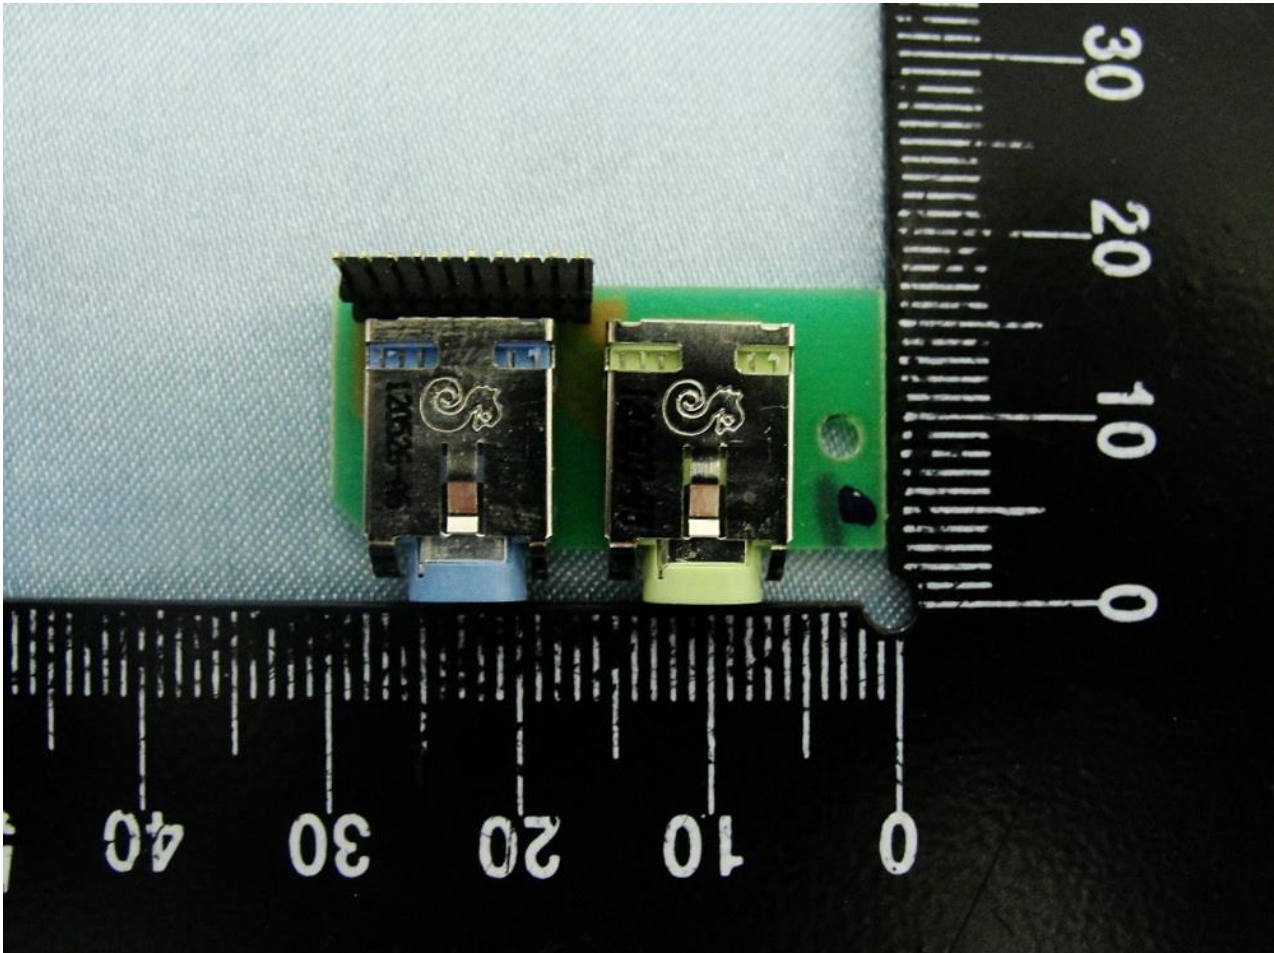

Host: Rugged Tablet PC (Brand Name: Xplore Technologies / Model Name: iX104C5)