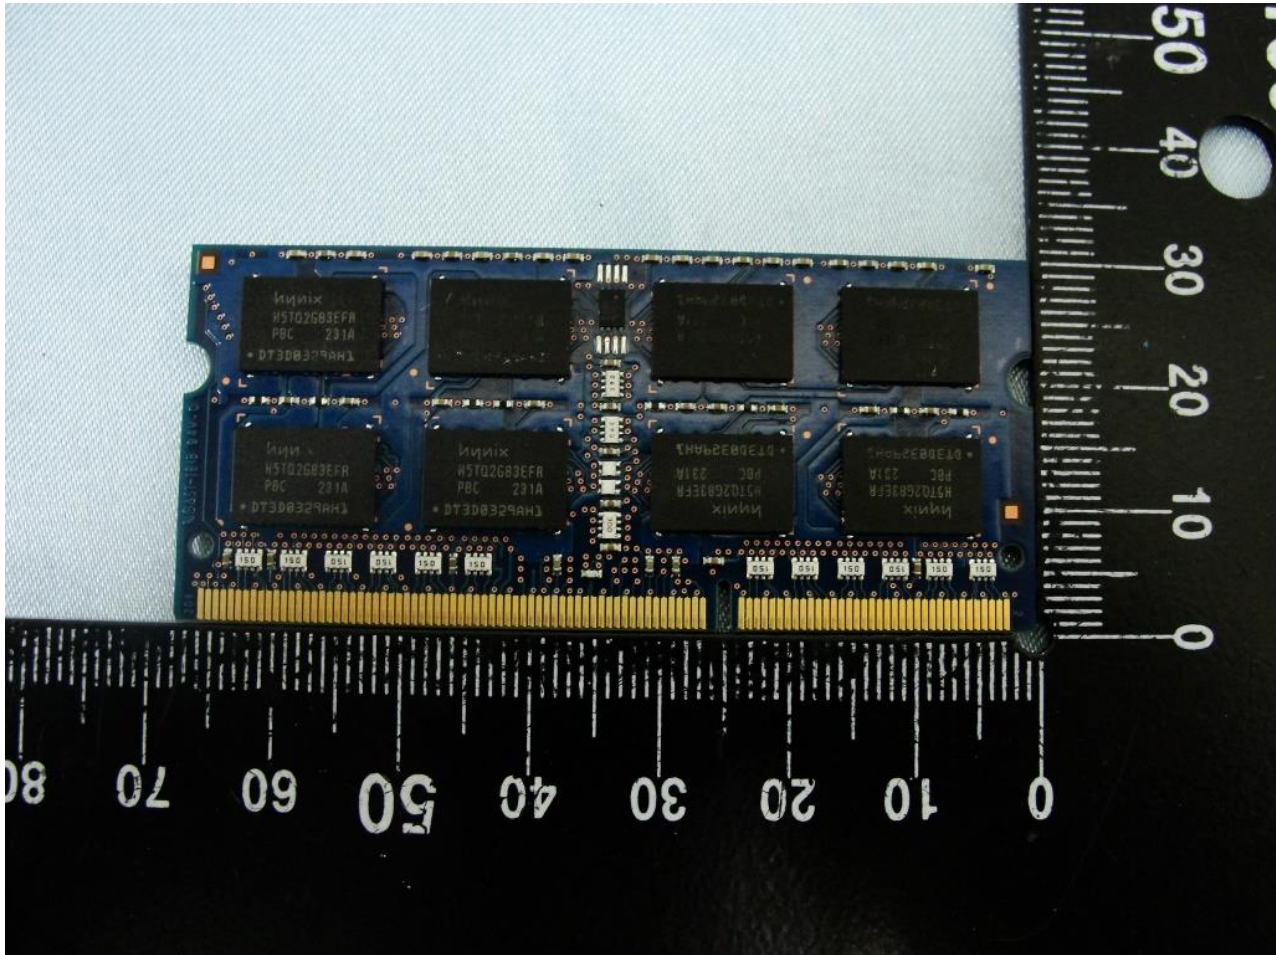

#### 4. Internal Photograph of the Host

Host: Rugged Tablet PC (Brand Name: Xplore Technologies / Model Name: iX104C5)

Host: Rugged Tablet PC (Brand Name: Xplore Technologies / Model Name: iX104C5)

Host: Rugged Tablet PC (Brand Name: Xplore Technologies / Model Name: iX104C5)

Host: Rugged Tablet PC (Brand Name: Xplore Technologies / Model Name: iX104C5)

Host: Rugged Tablet PC (Brand Name: Xplore Technologies / Model Name: iX104C5)

Host: Rugged Tablet PC (Brand Name: Xplore Technologies / Model Name: iX104C5)