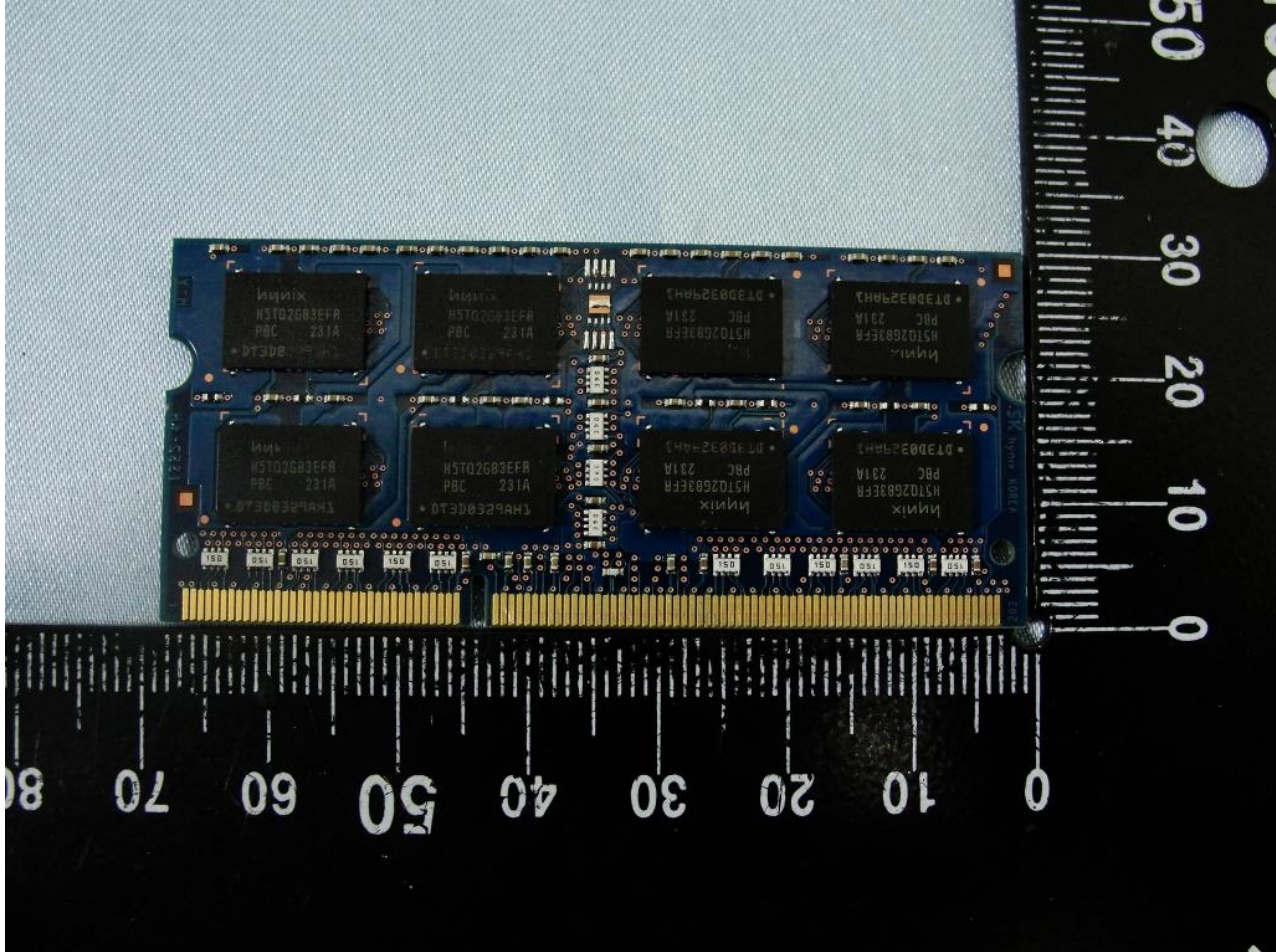

#### 4. Internal Photograph of the Host

Host: Rugged Tablet PC (Brand Name: Xplore Technologies / Model Name: iX104C5)

Host: Rugged Tablet PC (Brand Name: Xplore Technologies / Model Name: iX104C5)

Host: Rugged Tablet PC (Brand Name: Xplore Technologies / Model Name: iX104C5)

Host: Rugged Tablet PC (Brand Name: Xplore Technologies / Model Name: iX104C5)

Host: Rugged Tablet PC (Brand Name: Xplore Technologies / Model Name: iX104C5)

Host: Rugged Tablet PC (Brand Name: Xplore Technologies / Model Name: iX104C5)