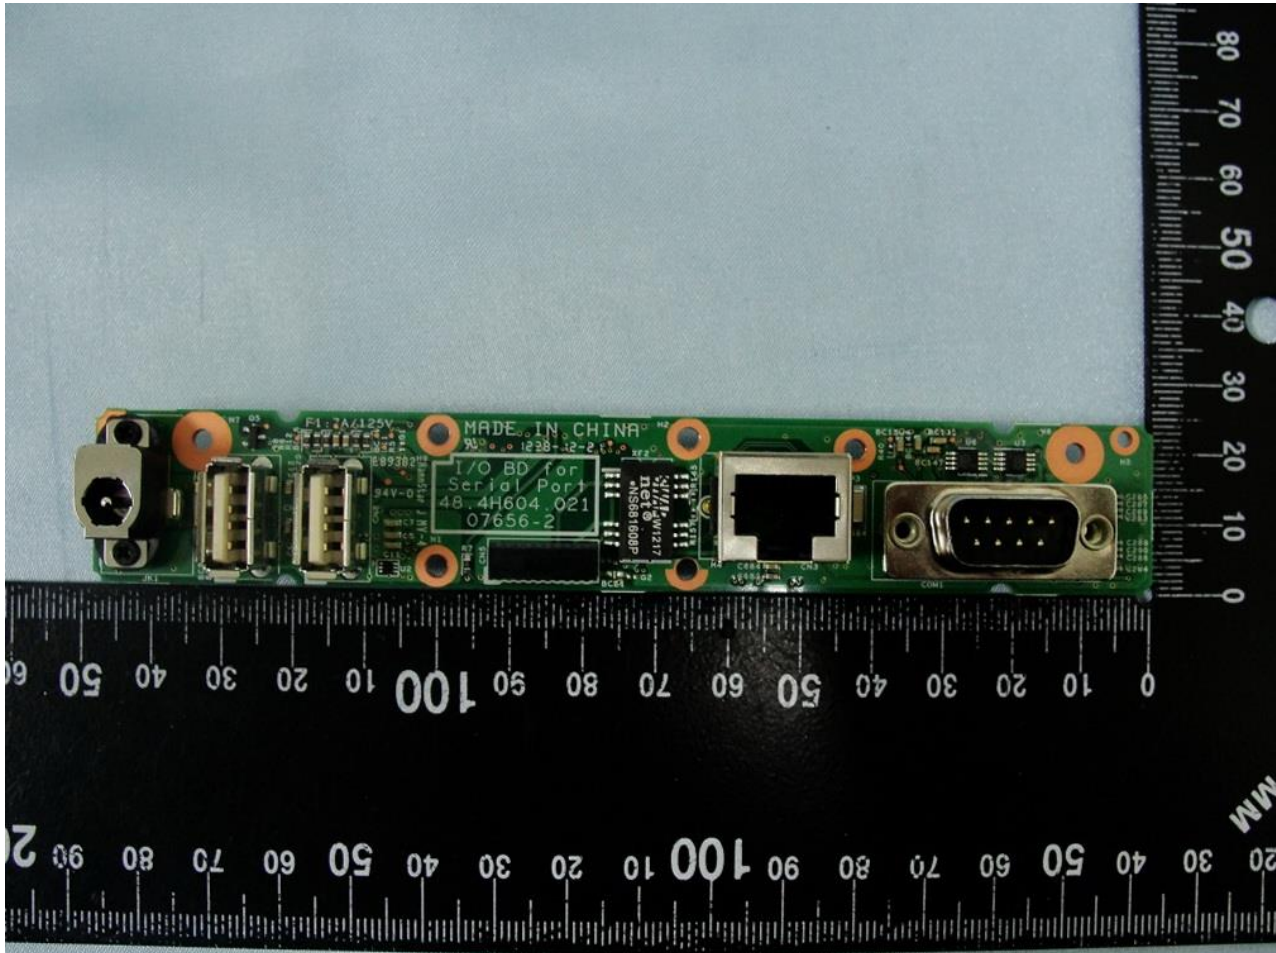

#### 4. Internal Photograph of the Host

Host: Rugged Tablet PC (Brand Name: Xplore Technologies / Model Name: iX104C5)

Host: Rugged Tablet PC (Brand Name: Xplore Technologies / Model Name: iX104C5)

Host: Rugged Tablet PC (Brand Name: Xplore Technologies / Model Name: iX104C5)

Host: Rugged Tablet PC (Brand Name: Xplore Technologies / Model Name: iX104C5)

Host: Rugged Tablet PC (Brand Name: Xplore Technologies / Model Name: iX104C5)

Host: Rugged Tablet PC (Brand Name: Xplore Technologies / Model Name: iX104C5)