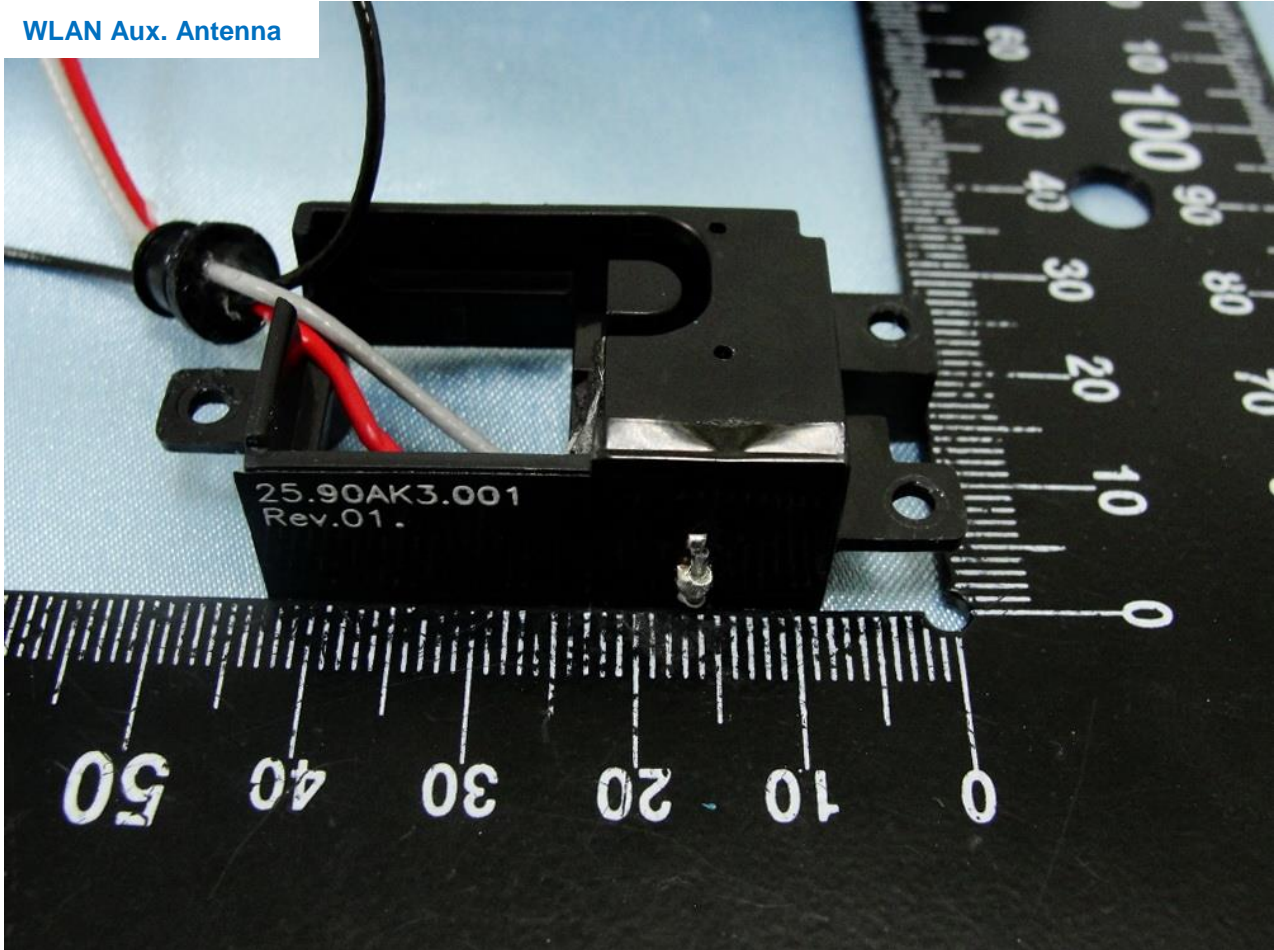

WLAN Main Antenna

Host: Rugged Tablet PC (Brand Name: Xplore Technologies / Model Name: iX104C5)

Host: Rugged Tablet PC (Brand Name: Xplore Technologies / Model Name: iX104C5)

WLAN Aux. Antenna

Host: Rugged Tablet PC (Brand Name: Xplore Technologies / Model Name: iX104C5)