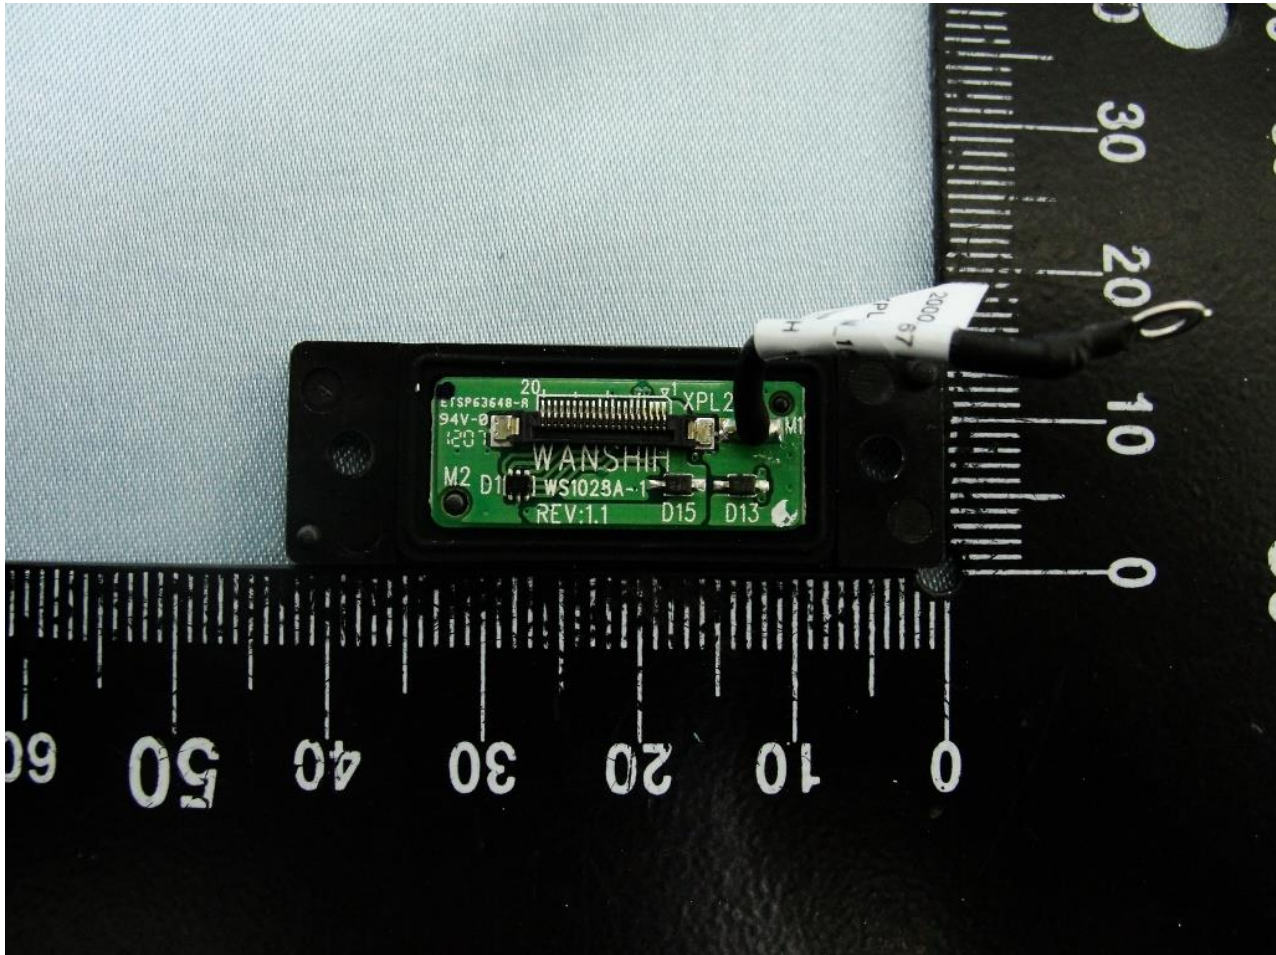

Host: Rugged Tablet PC (Brand Name: Xplore Technologies / Model Name: iX104C5)