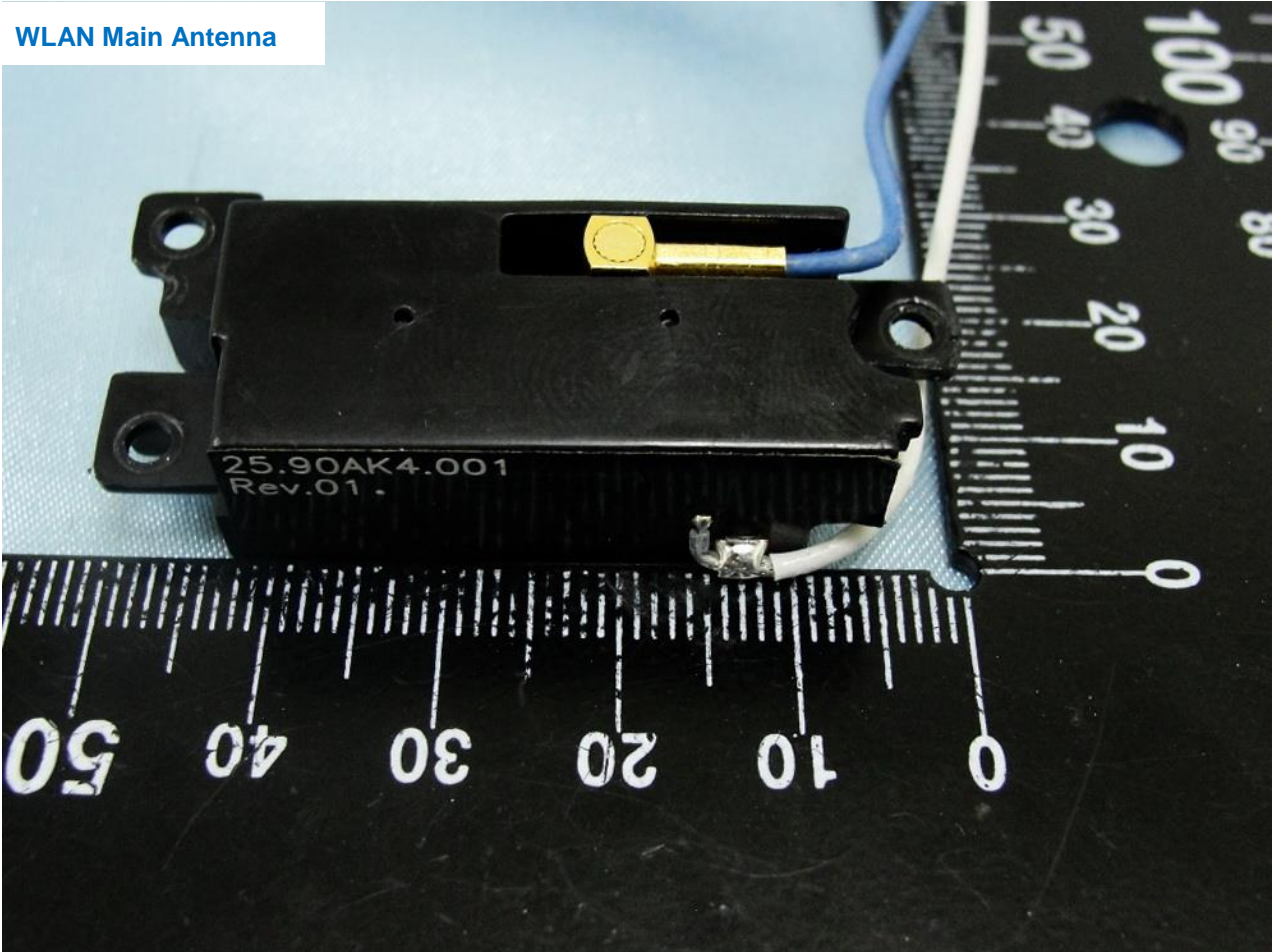

Host: Rugged Tablet PC (Brand Name: Xplore Technologies / Model Name: iX104C5)

WLAN Main Antenna