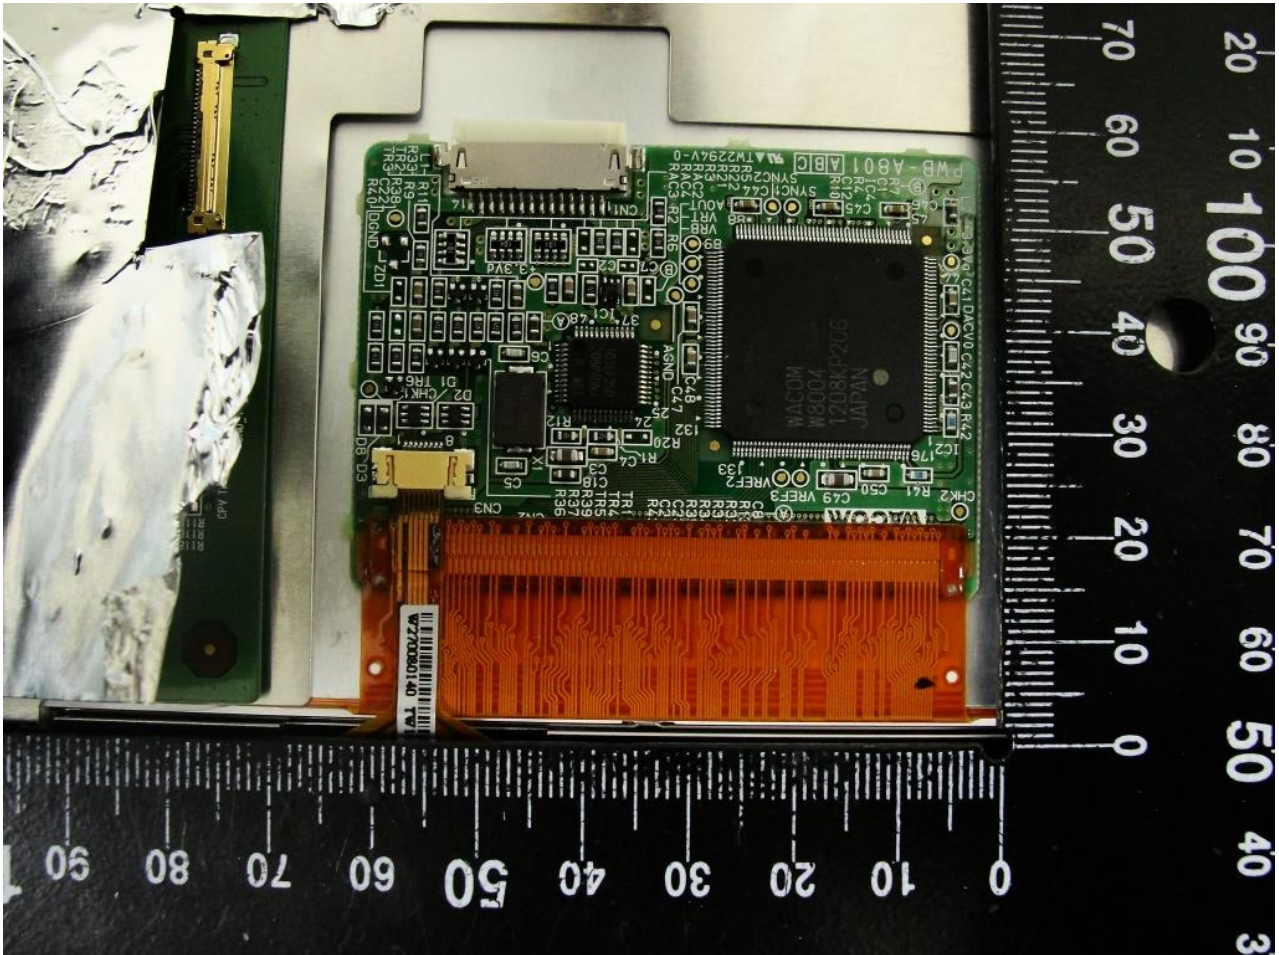

Host: Rugged Tablet PC (Brand Name: Xplore Technologies / Model Name: iX104C5)

Host: Rugged Tablet PC (Brand Name: Xplore Technologies / Model Name: iX104C5)

Host: Rugged Tablet PC (Brand Name: Xplore Technologies / Model Name: iX104C5)