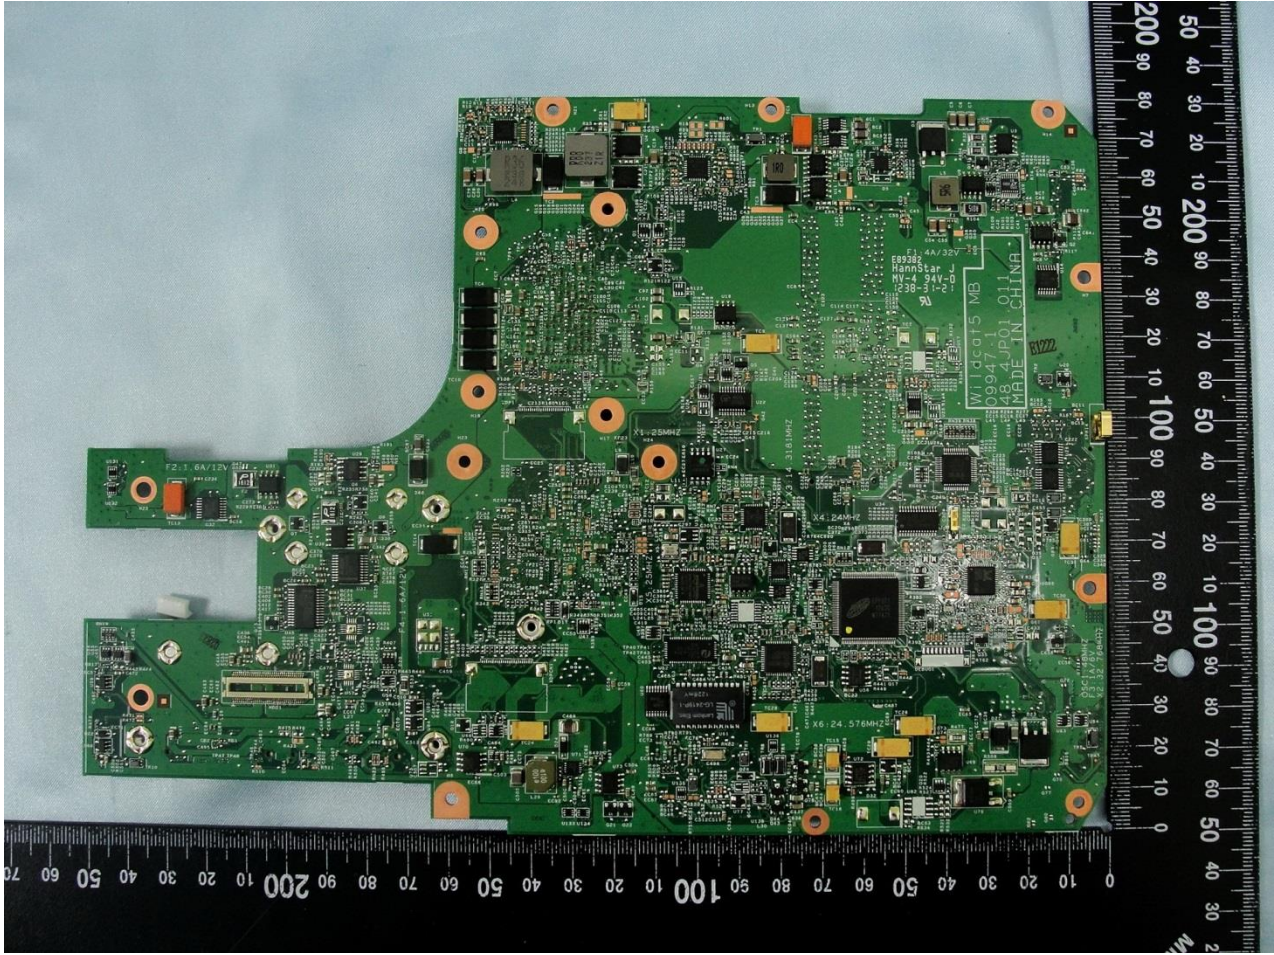

Host: Rugged Tablet PC (Brand Name: Xplore Technologies / Model Name: iX104C5)