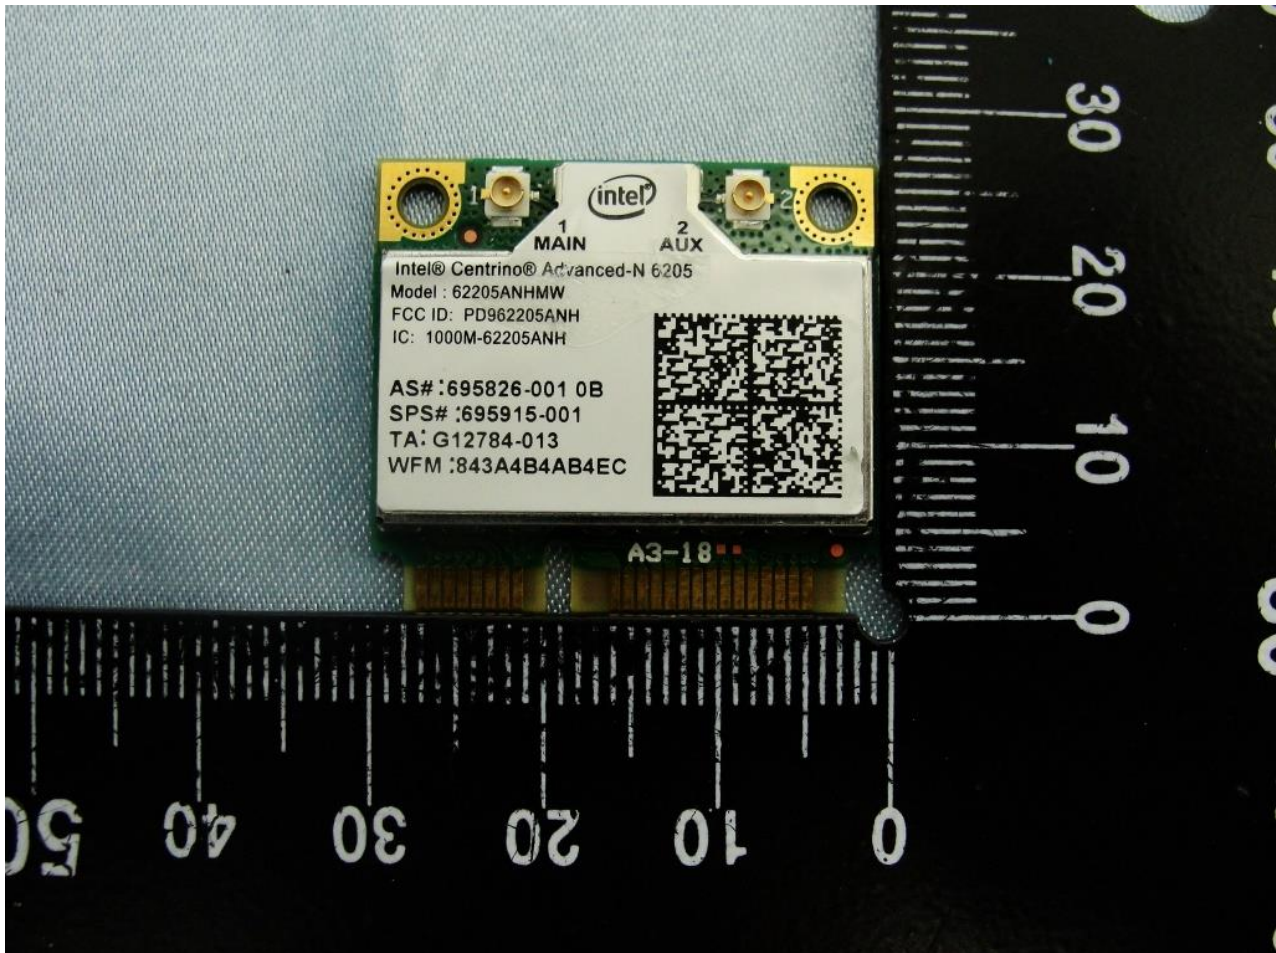

1. **Photograph of the EUT**

EUT: 802.11a/b/g/n WLAN PCIe Half Mini Card
(Brand Name: Xplore Technologies / Model Name: 62205ANHMW)

EUT: 802.11a/b/g/n WLAN PCIe Half Mini Card
(Brand Name: Xplore Technologies / Model Name: 62205ANHMW)

2. External Photograph of the Host

Host: Rugged Tablet PC (Brand Name: Xplore Technologies / Model Name: iX104C5)

Host: Rugged Tablet PC (Brand Name: Xplore Technologies / Model Name: iX104C5)

Host: Rugged Tablet PC (Brand Name: Xplore Technologies / Model Name: iX104C5)

Host: Rugged Tablet PC (Brand Name: Xplore Technologies / Model Name: iX104C5)

3. Photograph of Accessory for the Host

Host: Rugged Tablet PC (Brand Name: Xplore Technologies / Model Name: iX104C5)

List of Accessory for Host (Rugged Tablet PC):