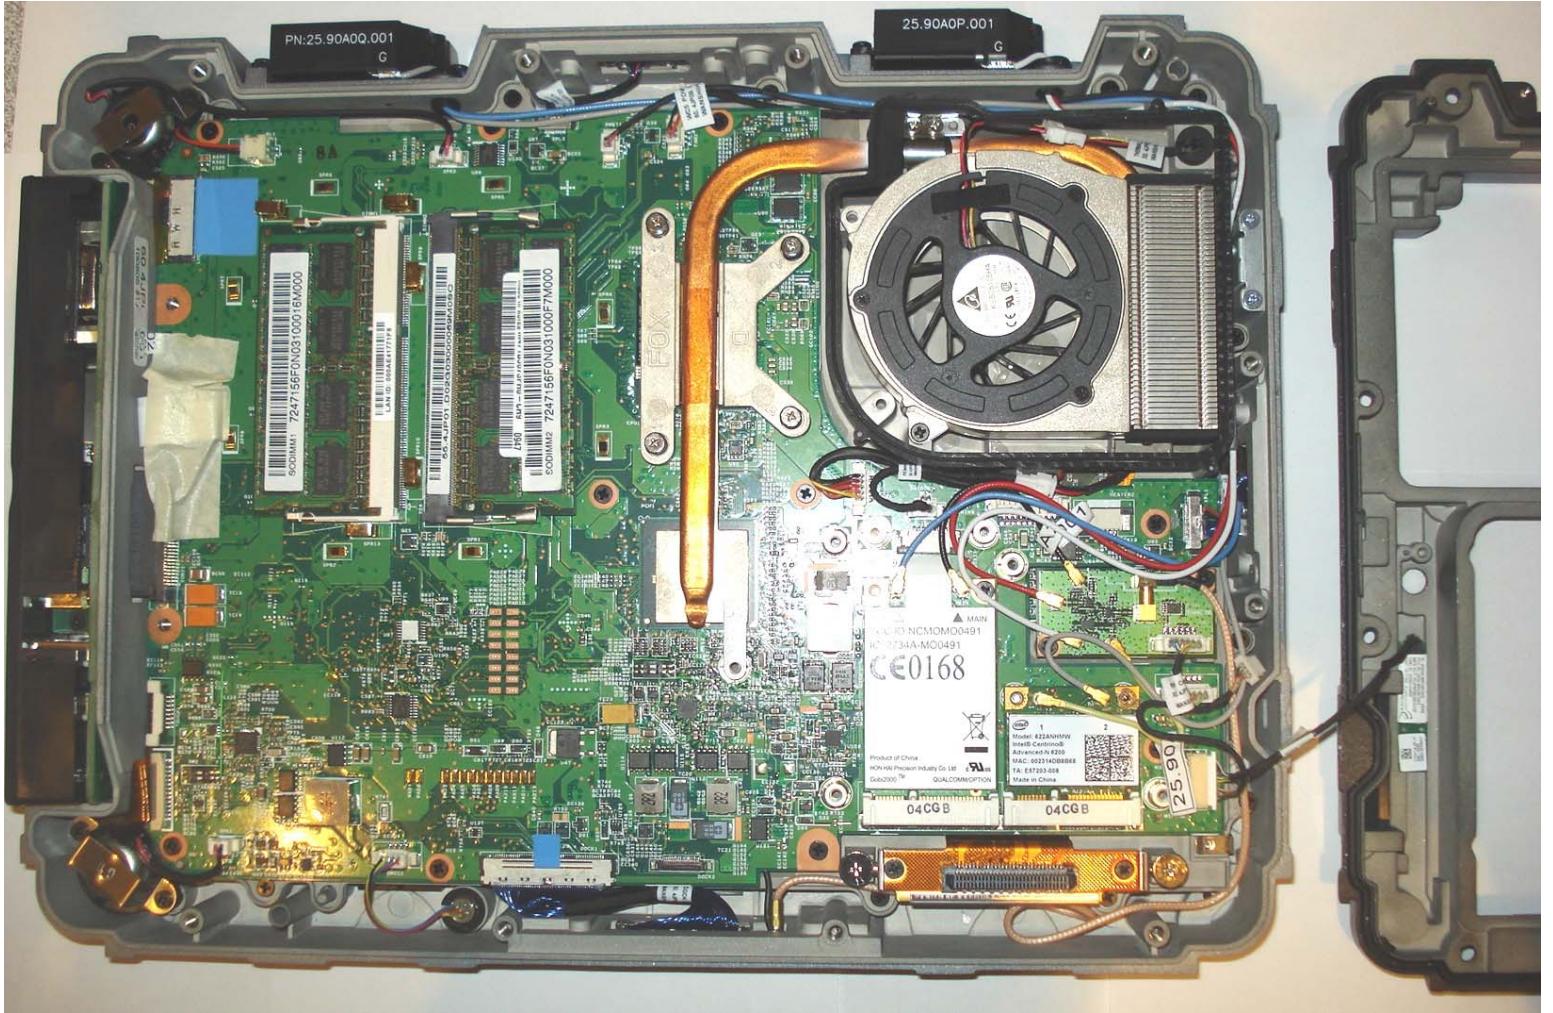

Bottom Side View Inside Xplore iX104C5 Tablet PC

Gobi2000 WWAN Module

622ANHMW WLAN Mini-PCI Express Module

Broadcom BCM92070MD\_REF Bluetooth Module

WLAN MAIN (CHAIN A) TRANSMIT DIVERSITY ANTENNA HOUSING

WLAN AUX (CHAIN B) TRANSMIT DIVERSITY ANTENNA HOUSING

BROADCOM BCM92070MD\_REF BLUETOOTH MODULE