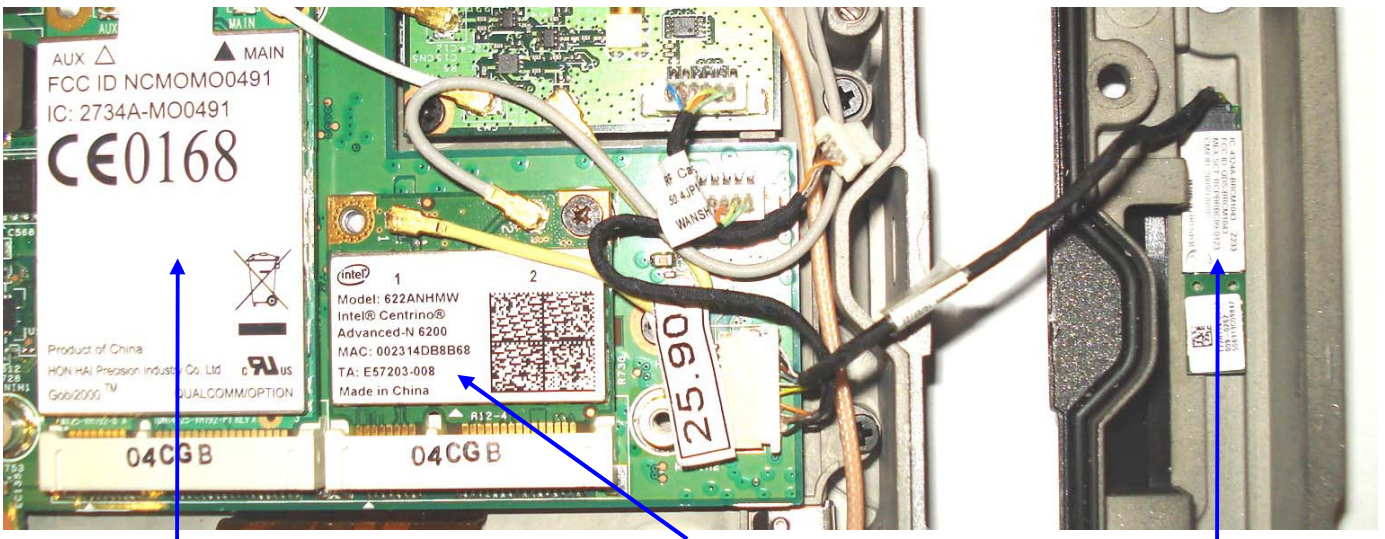

Bottom Side View Inside Xplore iX104C5 Tablet PC

Gobi2000 WWAN Module

622ANHMW WLAN Mini-PCI Express Module

Broadcom BCM92070MD\_REF Bluetooth Module

WLAN MAIN (CHAIN A) TRANSMIT DIVERSITY ANTENNA HOUSING

WLAN AUX (CHAIN B) TRANSMIT DIVERSITY ANTENNA HOUSING

BROADCOM BCM92070MD\_REF BLUETOOTH MODULE