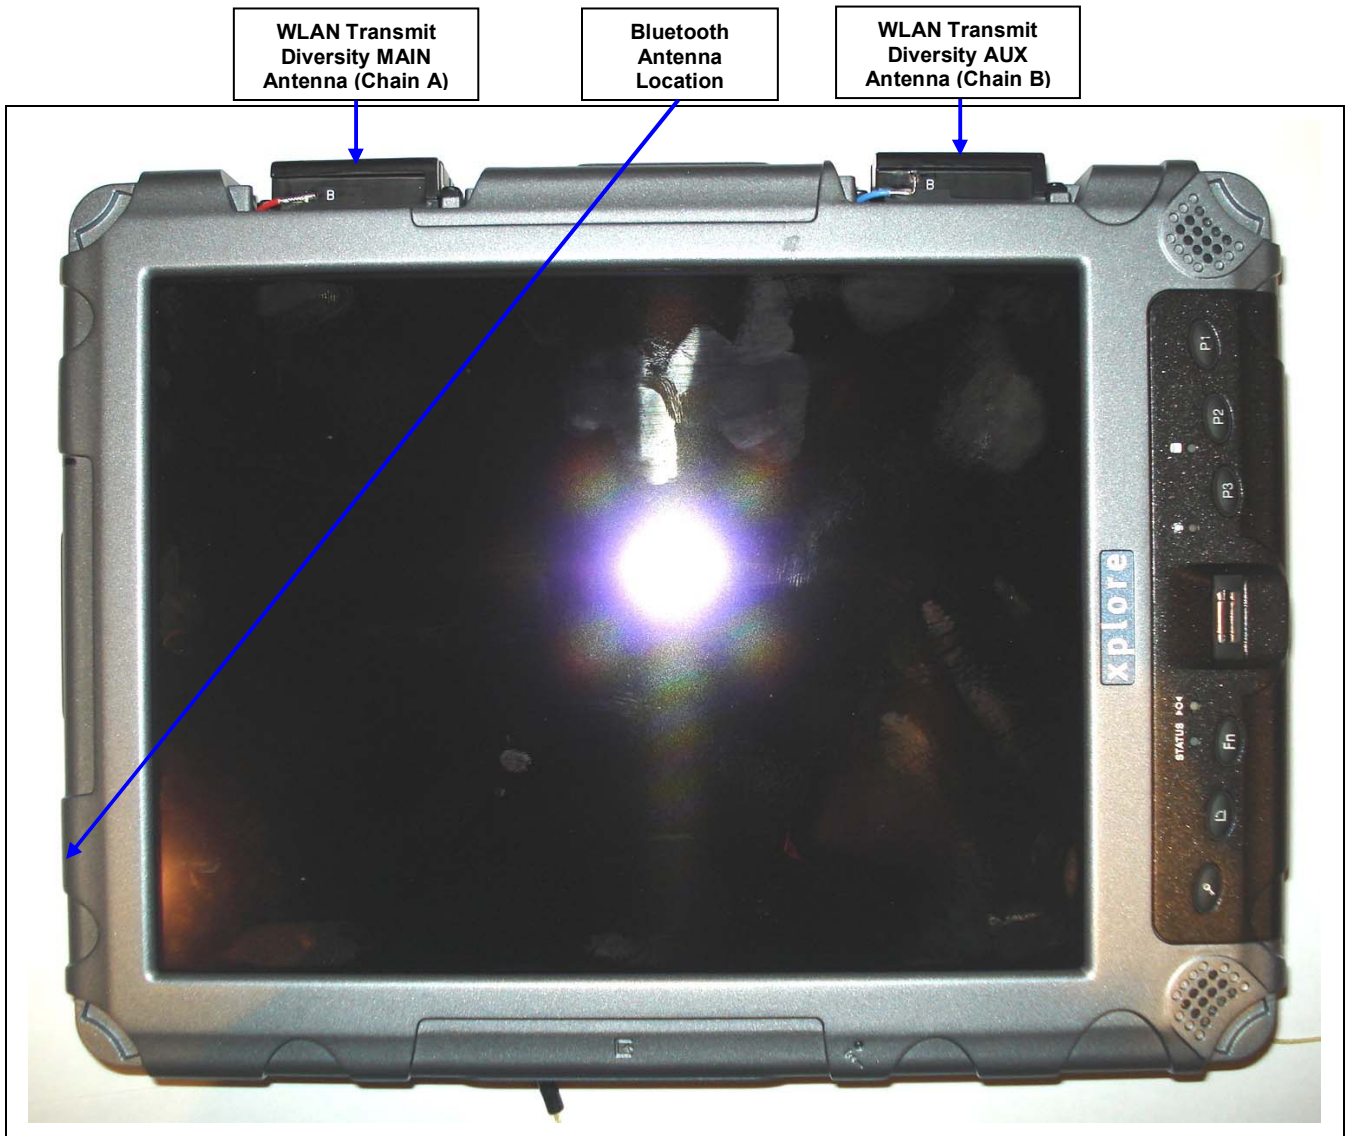

WLAN Transmit
Diversity MAIN
Antenna (Chain A)

WLAN Transmit
Diversity AUX
Antenna (Chain B)

Xplore Tablet PC Model: iX104C5 - "0 Degrees Landscape" LCD Display Orientation

Xplore Tablet PC Model: iX104C5 - "90 Degrees Portrait" LCD Display Orientation

**WLAN Transmit
Diversity MAIN
Antenna (Chain A)**

**WLAN Transmit
Diversity AUX
Antenna (Chain B)**

Bottom Side of Xplore iX104C5 Tablet PC with Li-ion Battery

Bottom Side of Xplore iX104C5 Tablet PC with Li-ion Battery Removed

Right Edge of Tablet PC

Left Edge of Tablet PC

Top Edge of Tablet PC (with and without antenna cover)

Bottom Edge of Tablet PC

Front Side of Li-ion Battery

Back Side of Li-ion Battery

ANTENNA LOCATION(S) – TOP VIEW OF XPLORE iX104C5 TABLET PC

WLAN Transmit
Diversity AUX
Antenna (Chain B)

Bluetooth
Antenna
Location

WLAN Transmit
Diversity MAIN
Antenna (Chain A)

ANTENNA LOCATION(S) – BOTTOM VIEW OF XPLORE iX104C5 TABLET PC