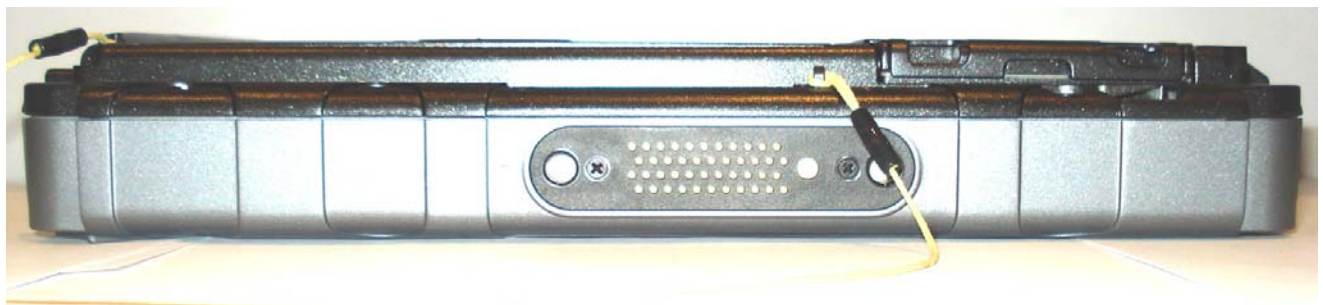

WLAN Transmit
Diversity MAIN
Antenna (Chain A)

WLAN Transmit
Diversity AUX
Antenna (Chain B)

Xplore Tablet PC Model: iX104C5 - "0 Degrees Landscape" LCD Display Orientation

Xplore Tablet PC Model: iX104C5 - "90 Degrees Portrait" LCD Display Orientation

**WLAN Transmit
Diversity MAIN
Antenna (Chain A)**

**WLAN Transmit
Diversity AUX
Antenna (Chain B)**

Bottom Side of Xplore iX104C5 Tablet PC with Li-ion Battery

Bottom Side of Xplore iX104C5 Tablet PC with Li-ion Battery Removed

Right Edge of Tablet PC

Left Edge of Tablet PC

Top Edge of Tablet PC (with and without antenna cover)

Bottom Edge of Tablet PC

Front Side of Li-ion Battery

Back Side of Li-ion Battery

ANTENNA LOCATION(S) – TOP VIEW OF XPLORE iX104C5 TABLET PC