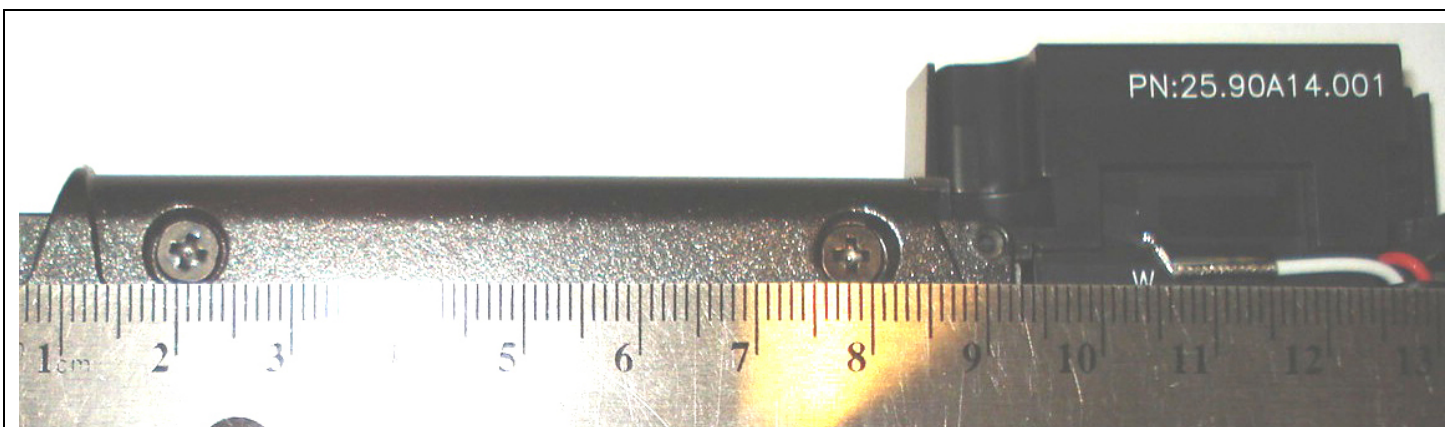

Top Edge of iX104C5 Tablet PC (with Antenna Housing removed)

WLAN AUX Transmit  
Antenna Location

Bluetooth  
Antenna  
Location

WWAN Transmit  
Antenna & WLAN  
MAIN Transmit  
Antenna Housing

ANTENNA LOCATION(S) – BOTTOM SIDE OF iX104C5 TABLET PC

**WWAN TRANSMIT ANTENNA & WLAN MAIN TRANSMIT DIVERSITY ANTENNA**

**WLAN AUX (CHAIN B) TRANSMIT DIVERSITY ANTENNA**

**BROADCOM BCM92070MD\_REF BLUETOOTH MODULE**

Tablet PC Model: iX104C5 - Bottom Side internal view

WLAN AUX Transmit  
Antenna Location

WWAN Transmit  
Antenna & WLAN  
MAIN Transmit  
Antenna Location

Tablet PC Model: iX104C5 - Bottom Side internal view

GOBI3000 WWAN Module and 622ANHMW)WLAN Module

GOBI3000 WWAN Module – Front Side