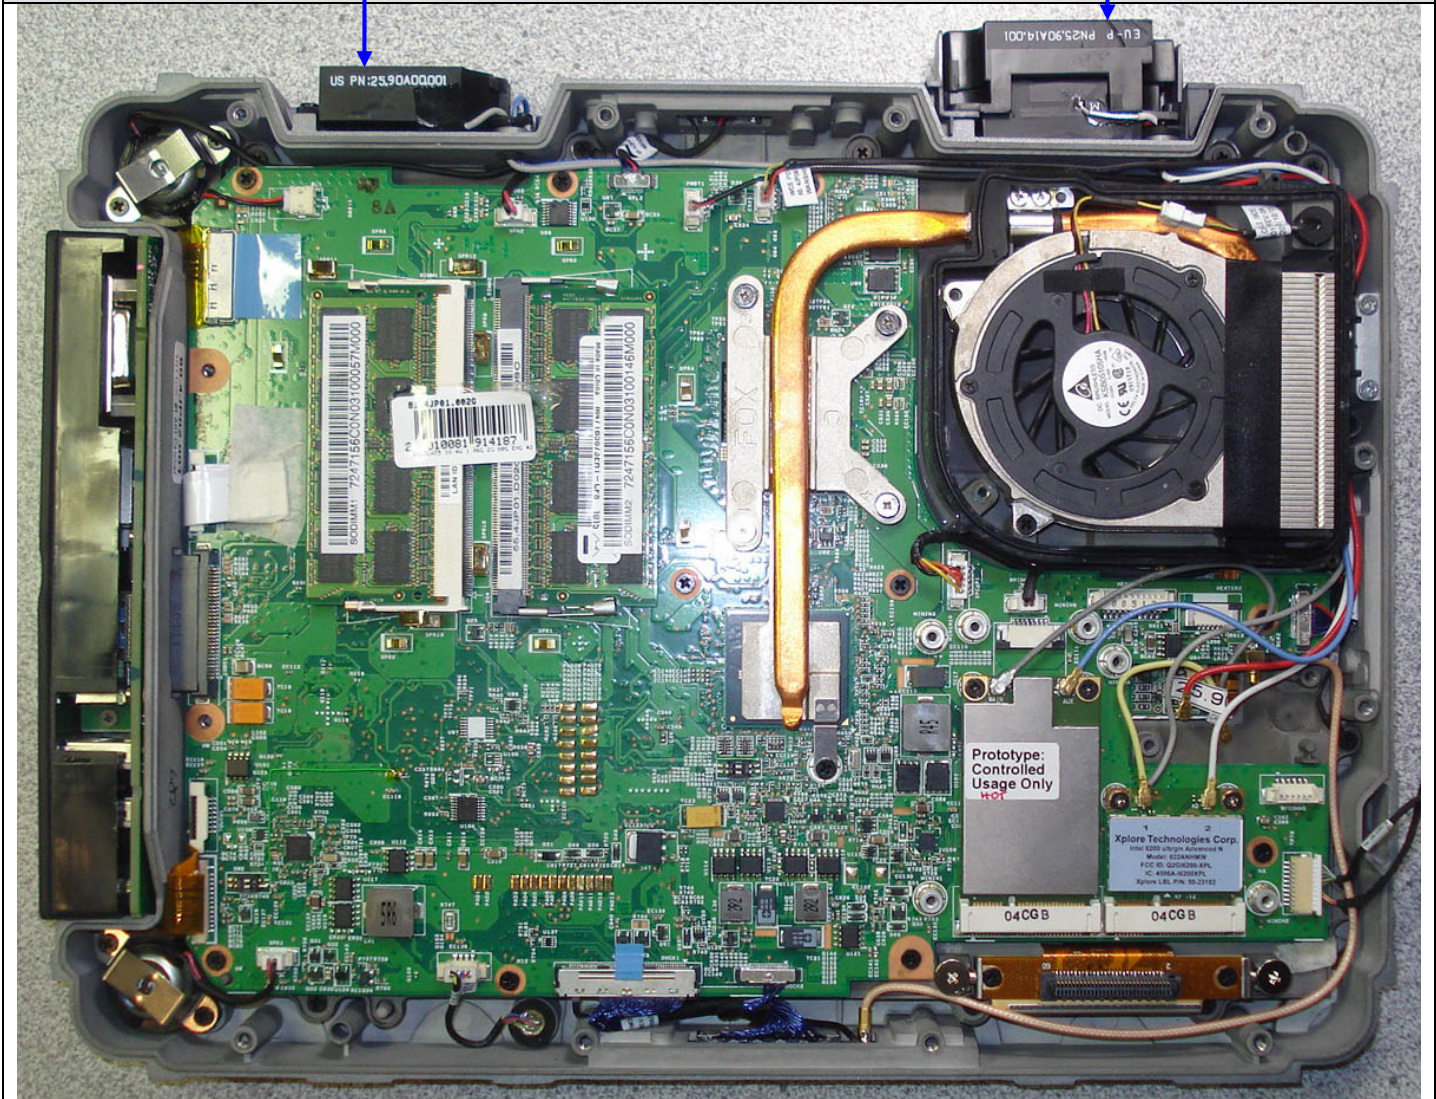

Top Edge of iX104C5 Tablet PC (with Antenna Housing removed)

WLAN AUX Transmit  
Antenna Location

Bluetooth  
Antenna  
Location

WWAN Transmit  
Antenna & WLAN  
MAIN Transmit  
Antenna Housing

ANTENNA LOCATION(S) – BOTTOM SIDE OF iX104C5 TABLET PC

**WWAN TRANSMIT ANTENNA & WLAN MAIN TRANSMIT DIVERSITY ANTENNA**

**WLAN AUX (CHAIN B) TRANSMIT DIVERSITY ANTENNA**

**BROADCOM BCM92070MD\_REF BLUETOOTH MODULE**

Tablet PC Model: iX104C5 - Bottom Side internal view

WLAN AUX Transmit  
Antenna Location

WWAN Transmit  
Antenna & WLAN  
MAIN Transmit  
Antenna Location

Tablet PC Model: iX104C5 - Bottom Side internal view

GOBI3000 WWAN Module and 622ANHMW)WLAN Module

GOBI3000 WWAN Module – Front Side