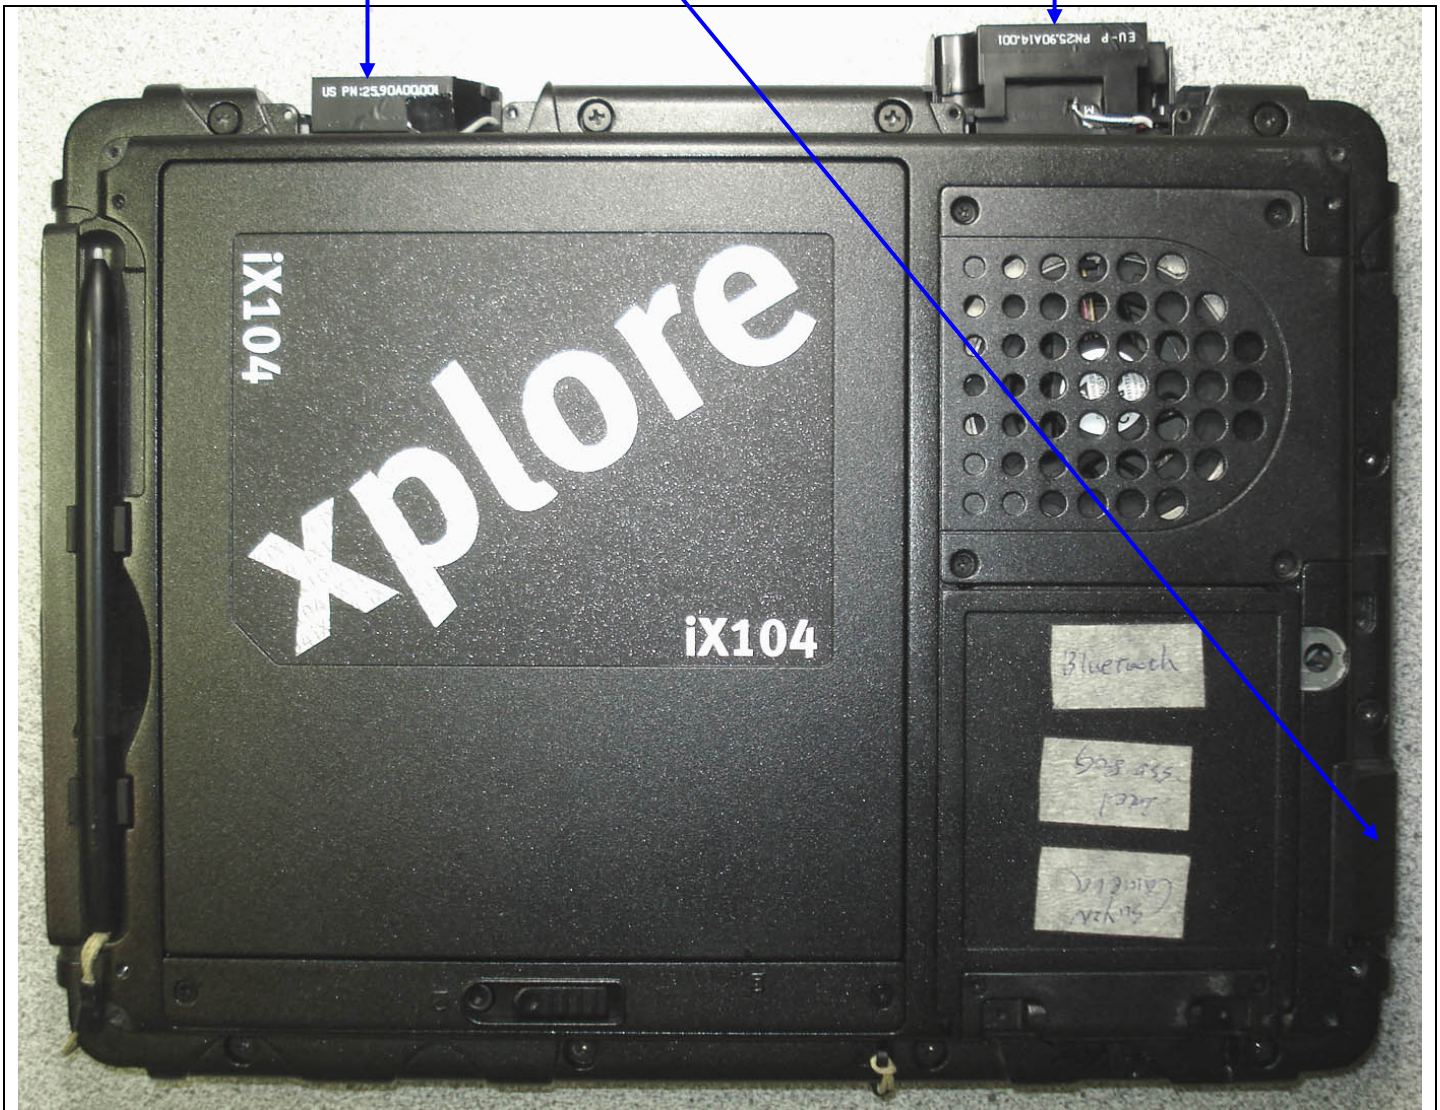

Top Edge of iX104C5 Tablet PC (with Antenna Housing removed)

WLAN AUX Transmit  
Antenna Location

Bluetooth  
Antenna  
Location

WWAN Transmit  
Antenna & WLAN  
MAIN Transmit  
Antenna Housing

ANTENNA LOCATION(S) – BOTTOM SIDE OF iX104C5 TABLET PC

**WWAN TRANSMIT ANTENNA & WLAN MAIN TRANSMIT DIVERSITY ANTENNA**

**WLAN AUX (CHAIN B) TRANSMIT DIVERSITY ANTENNA**

**BROADCOM BCM92070MD\_REF BLUETOOTH MODULE**

Tablet PC Model: iX104C5 - Bottom Side internal view

WLAN AUX Transmit  
Antenna Location

WWAN Transmit  
Antenna & WLAN  
MAIN Transmit  
Antenna Location

Tablet PC Model: iX104C5 - Bottom Side internal view

GOBI3000 WWAN Module and 622ANHMW)WLAN Module

GOBI3000 WWAN Module – Front Side