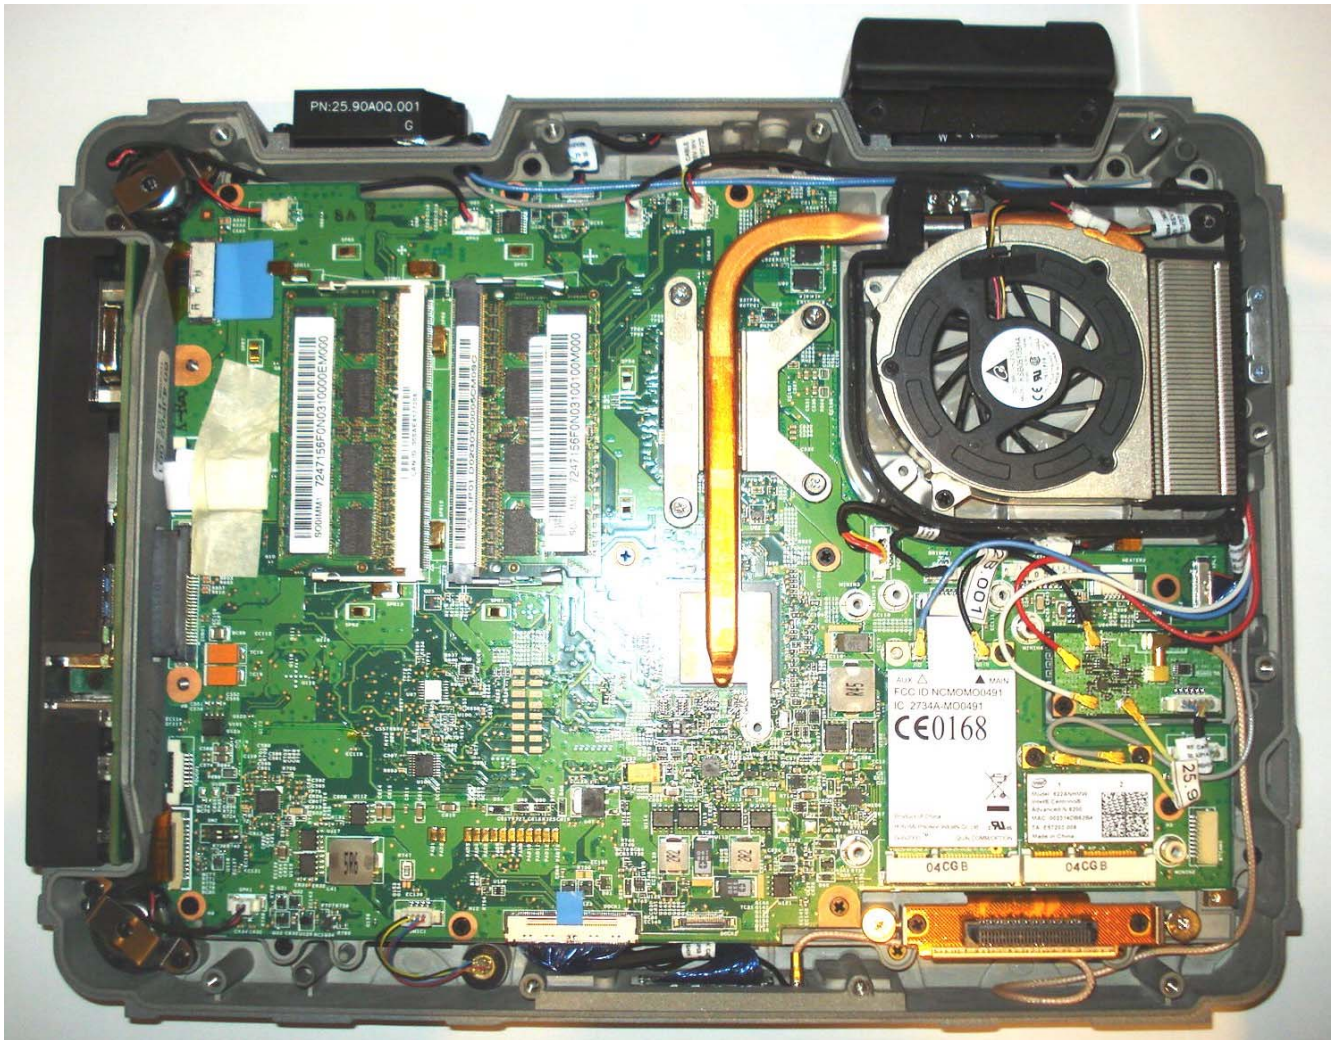

Bottom Side view inside Tablet PC

GOBI2000 WWAN Module

622ANHMW WLAN Mini-PCI Express Module

Broadcom BCM92070MD\_REF Bluetooth Module

**WWAN TRANSMIT ANTENNA HOUSING ("PUMP-UP")**

**WWAN TRANSMIT ANTENNA ("PUMP-UP")**

**BROADCOM BCM92070MD\_REF BLUETOOTH MODULE**