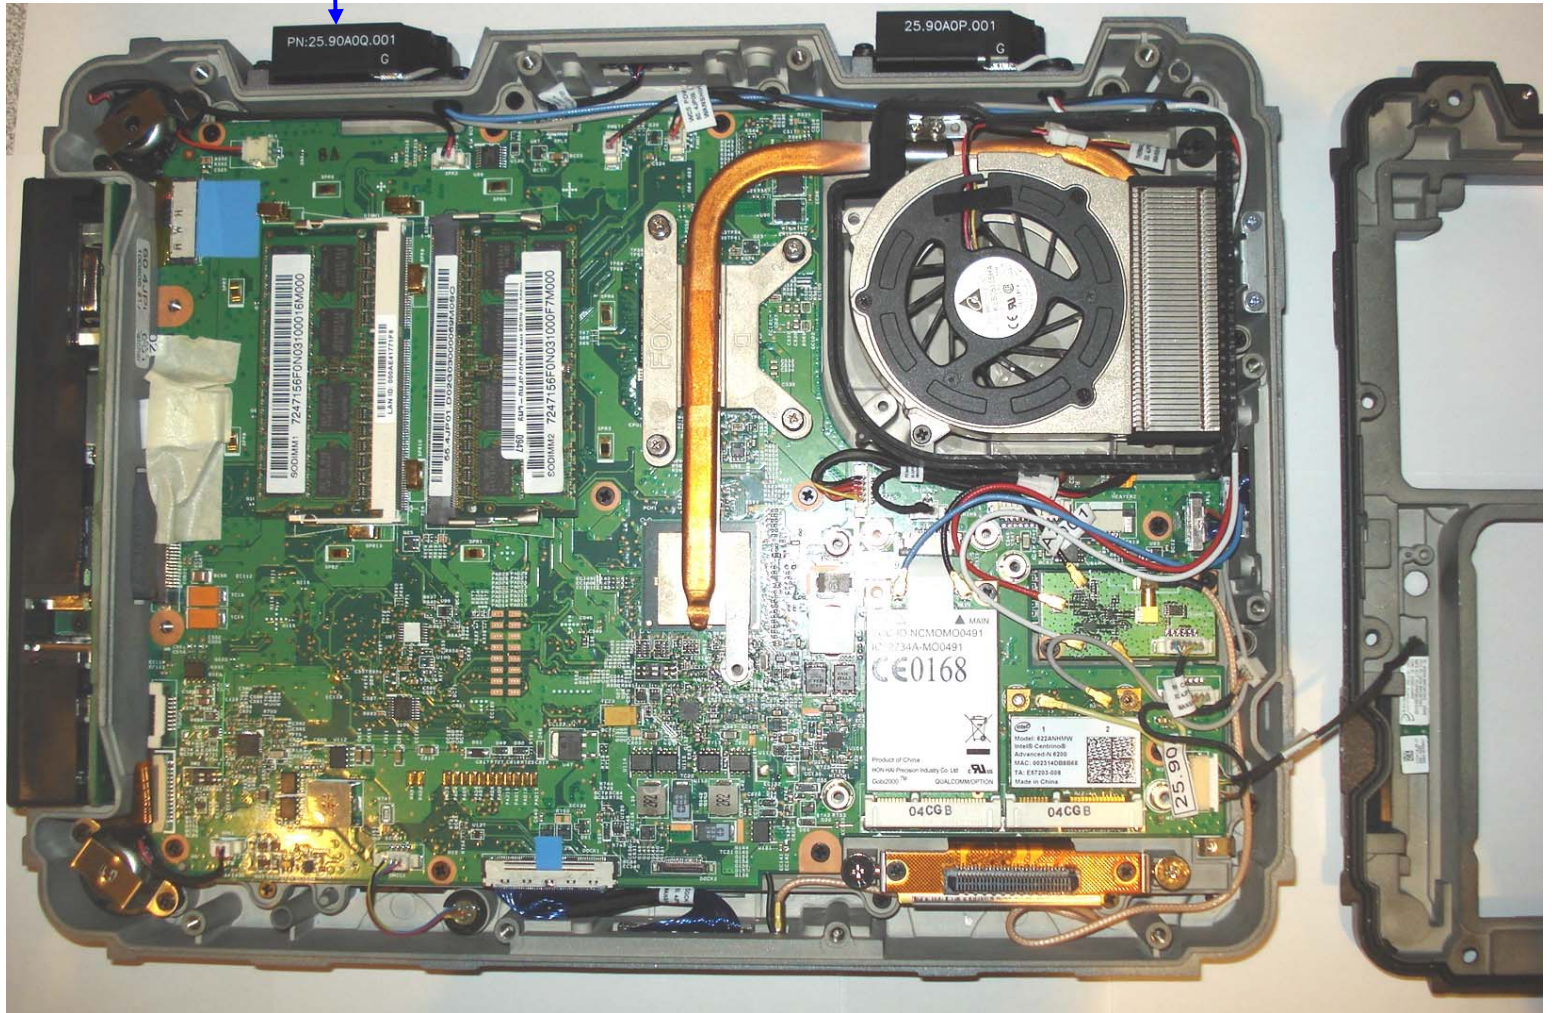

WWAN Antenna
(Non Pumped-Up)

Bottom Side view inside Tablet PC

GOBI2000 WWAN Module

622ANHMW WLAN Mini-PCI Express Module

Broadcom BCM92070MD_REF Bluetooth Module

WWAN TRANSMIT ANTENNA ("NON PUMP-UP")

BROADCOM BCM92070MD_REF BLUETOOTH MODULE