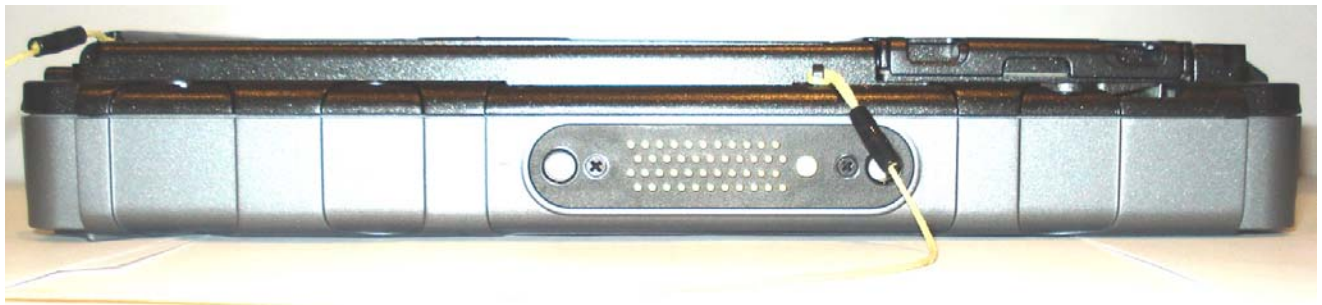

WWAN Transmit
Antenna Housing
(Pumped-Up)

Tablet PC Model: iX104C5 - "0 Degrees Landscape" LCD Display Orientation

Tablet PC Model: iX104C5 - "90 Degrees Portrait" LCD Display Orientation

WWAN Transmit
Antenna Housing
(Pumped-Up)

Bottom Side of Tablet PC with Li-ion Battery

Bottom Side of Tablet PC with Li-ion Battery Removed

Right Edge of Tablet PC

Left Edge of Tablet PC

Top Edge of Tablet PC

Bottom Edge of Tablet PC

Front Side of Li-ion Battery

Back Side of Li-ion Battery

WWAN Transmit
Antenna Location
(Pumped-Up)

Bluetooth
Antenna
Location

ANTENNA LOCATION(S) – TOP SIDE OF iX104C5 TABLET PC

Bluetooth
Antenna
Location

WWAN Transmit
Antenna Location
(Pumped-Up)