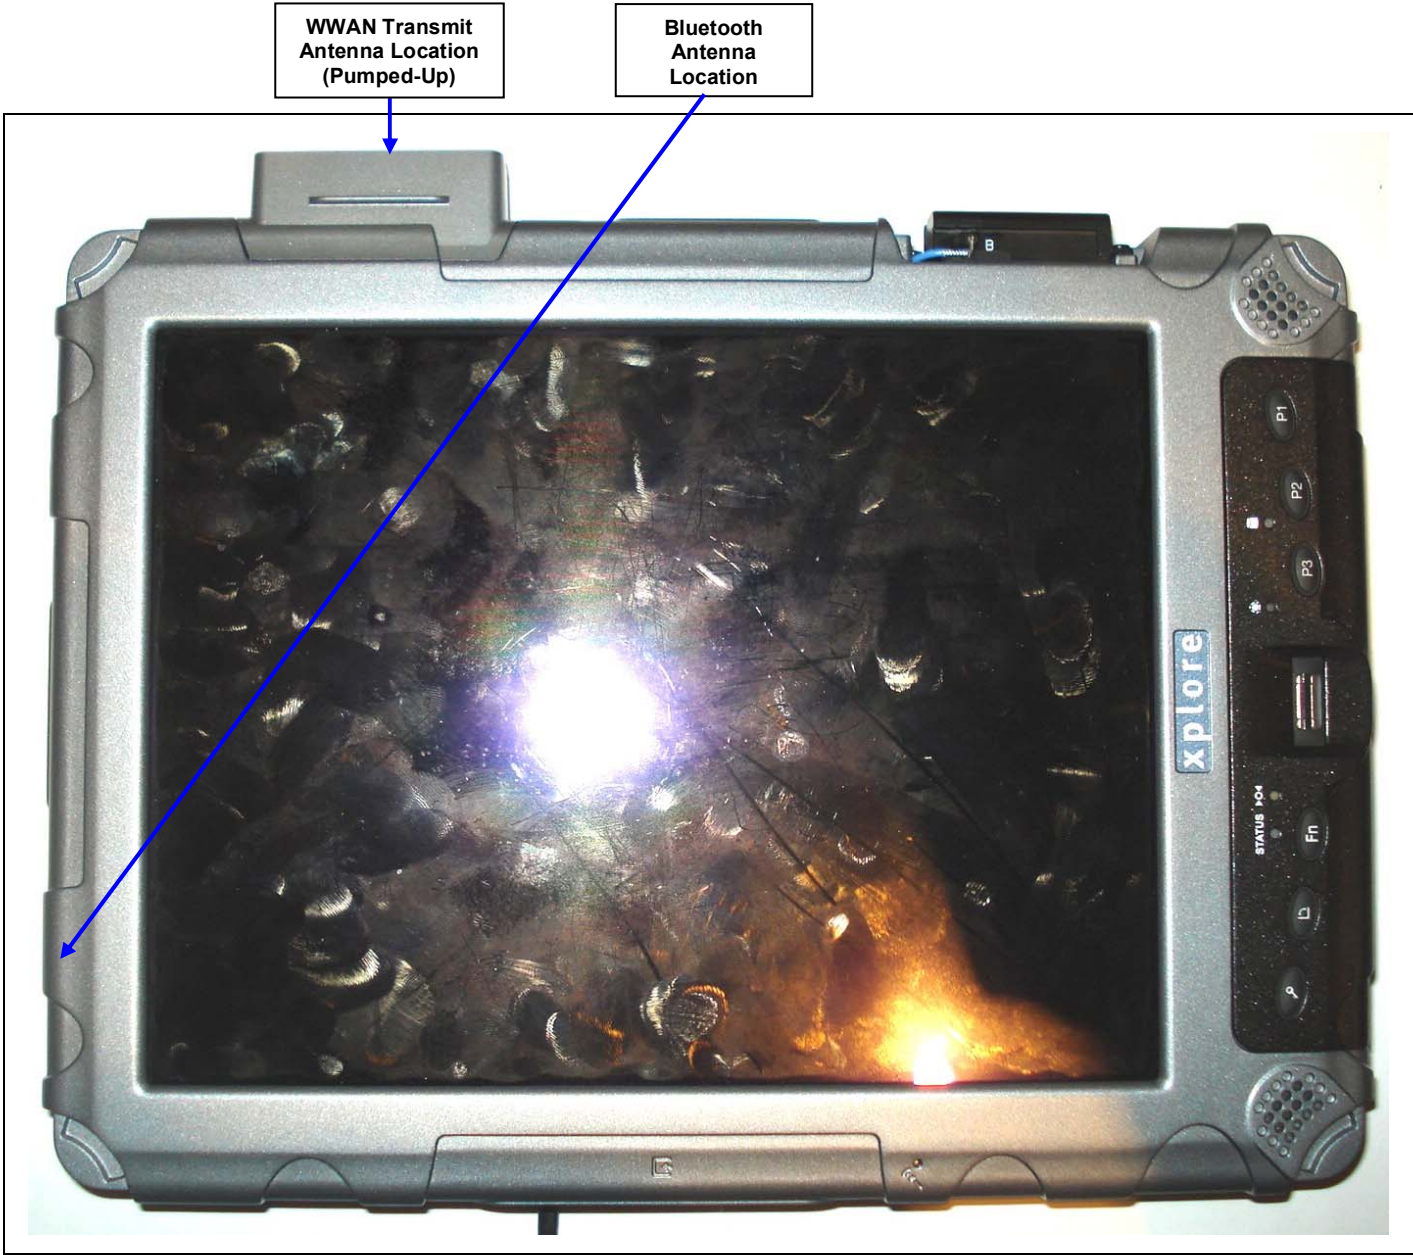

WWAN Transmit
Antenna Housing
(Pumped-Up)

Tablet PC Model: iX104C5 - "0 Degrees Landscape" LCD Display Orientation

Tablet PC Model: iX104C5 - "90 Degrees Portrait" LCD Display Orientation

WWAN Transmit
Antenna Housing
(Pumped-Up)

Bottom Side of Tablet PC with Li-ion Battery

Bottom Side of Tablet PC with Li-ion Battery Removed

Right Edge of Tablet PC

Left Edge of Tablet PC

Top Edge of Tablet PC

Bottom Edge of Tablet PC

Front Side of Li-ion Battery

Back Side of Li-ion Battery

WWAN Transmit
Antenna Location
(Pumped-Up)

Bluetooth
Antenna
Location

ANTENNA LOCATION(S) – TOP SIDE OF iX104C5 TABLET PC

Bluetooth
Antenna
Location

WWAN Transmit
Antenna Location
(Pumped-Up)

ANTENNA LOCATION(S) – BOTTOM SIDE OF iX104C5 TABLET PC