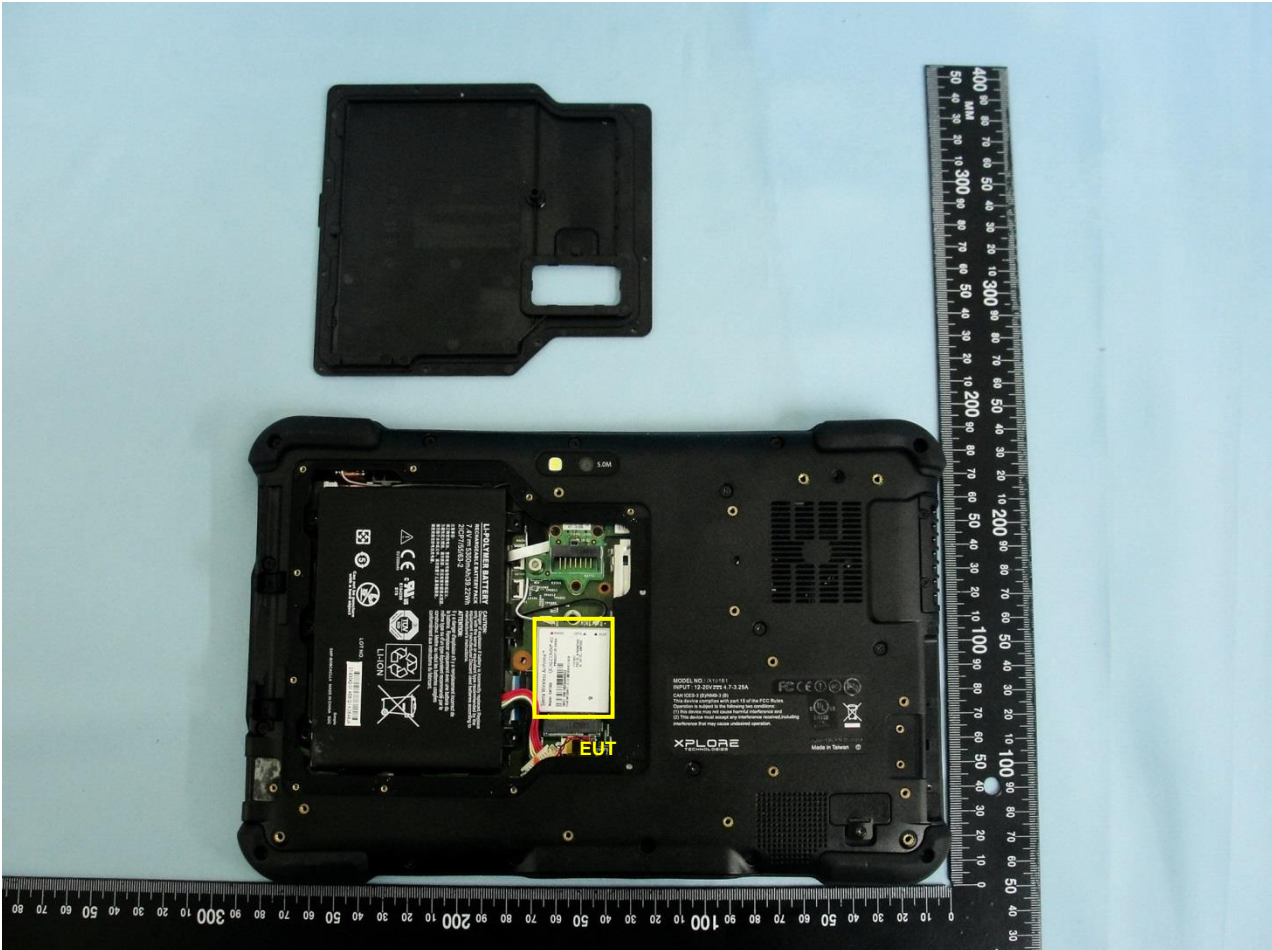

4. Internal Photograph of the Host

Host: Rugged Tablet PC (Brand Name: Xplore Technologies Corp / Model Name: iX101B2)

Host: Rugged Tablet PC (Brand Name: Xplore Technologies Corp / Model Name: iX101B2)

Host: Rugged Tablet PC (Brand Name: Xplore Technologies Corp / Model Name: iX101B2)

Host: Rugged Tablet PC (Brand Name: Xplore Technologies Corp / Model Name: iX101B2)

Host: Rugged Tablet PC (Brand Name: Xplore Technologies Corp / Model Name: iX101B2)

Host: Rugged Tablet PC (Brand Name: Xplore Technologies Corp / Model Name: iX101B2)