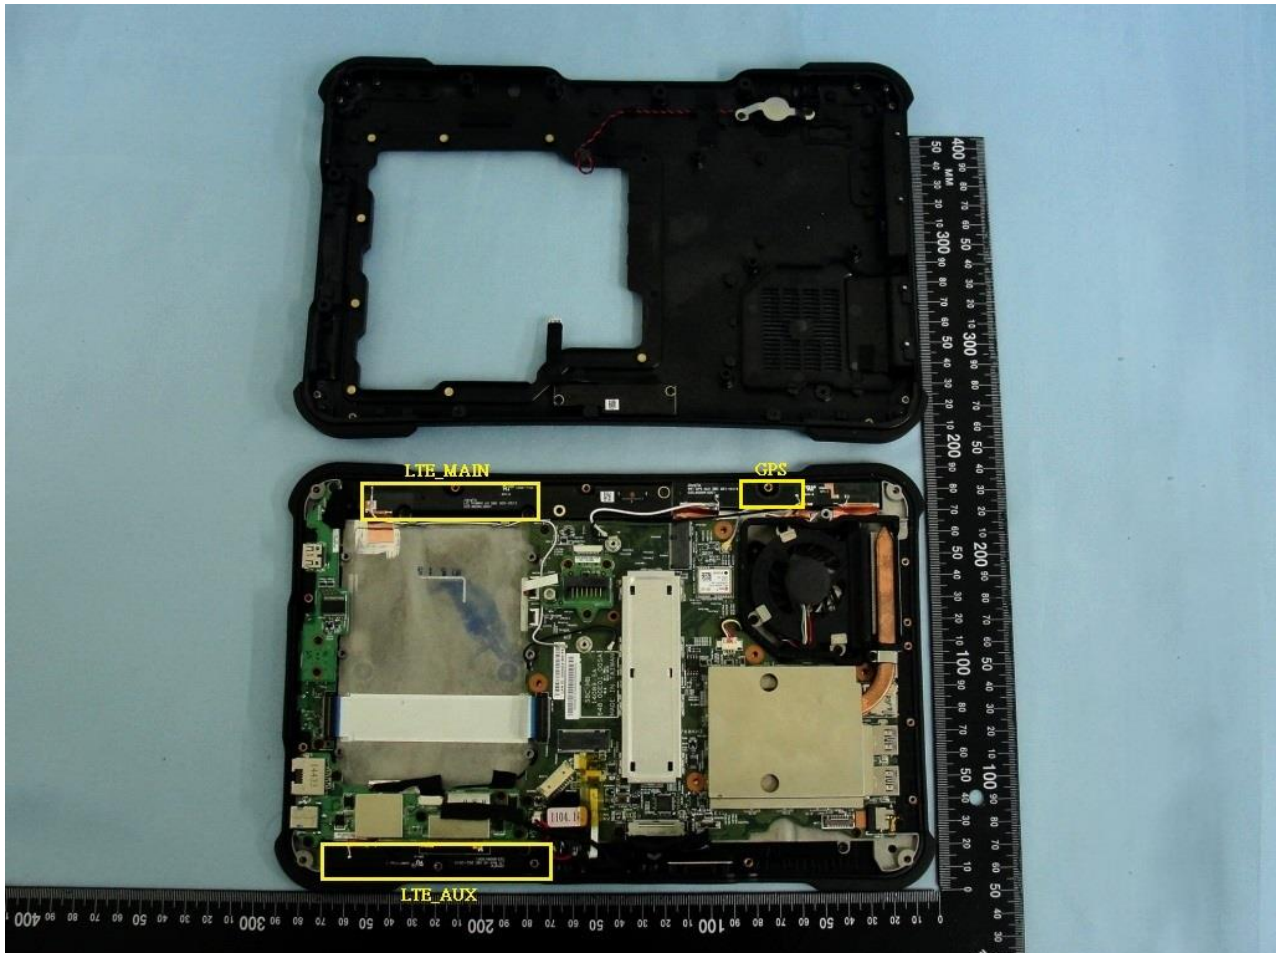

4. Internal Photograph of the Host

Host: Rugged Tablet PC (Brand Name: Xplore Technologies Corp / Model Name: iX101B2)

Host: Rugged Tablet PC (Brand Name: Xplore Technologies Corp / Model Name: iX101B2)

Host: Rugged Tablet PC (Brand Name: Xplore Technologies Corp / Model Name: iX101B2)

Host: Rugged Tablet PC (Brand Name: Xplore Technologies Corp / Model Name: iX101B2)

Host: Rugged Tablet PC (Brand Name: Xplore Technologies Corp / Model Name: iX101B2)

Host: Rugged Tablet PC (Brand Name: Xplore Technologies Corp / Model Name: iX101B2)