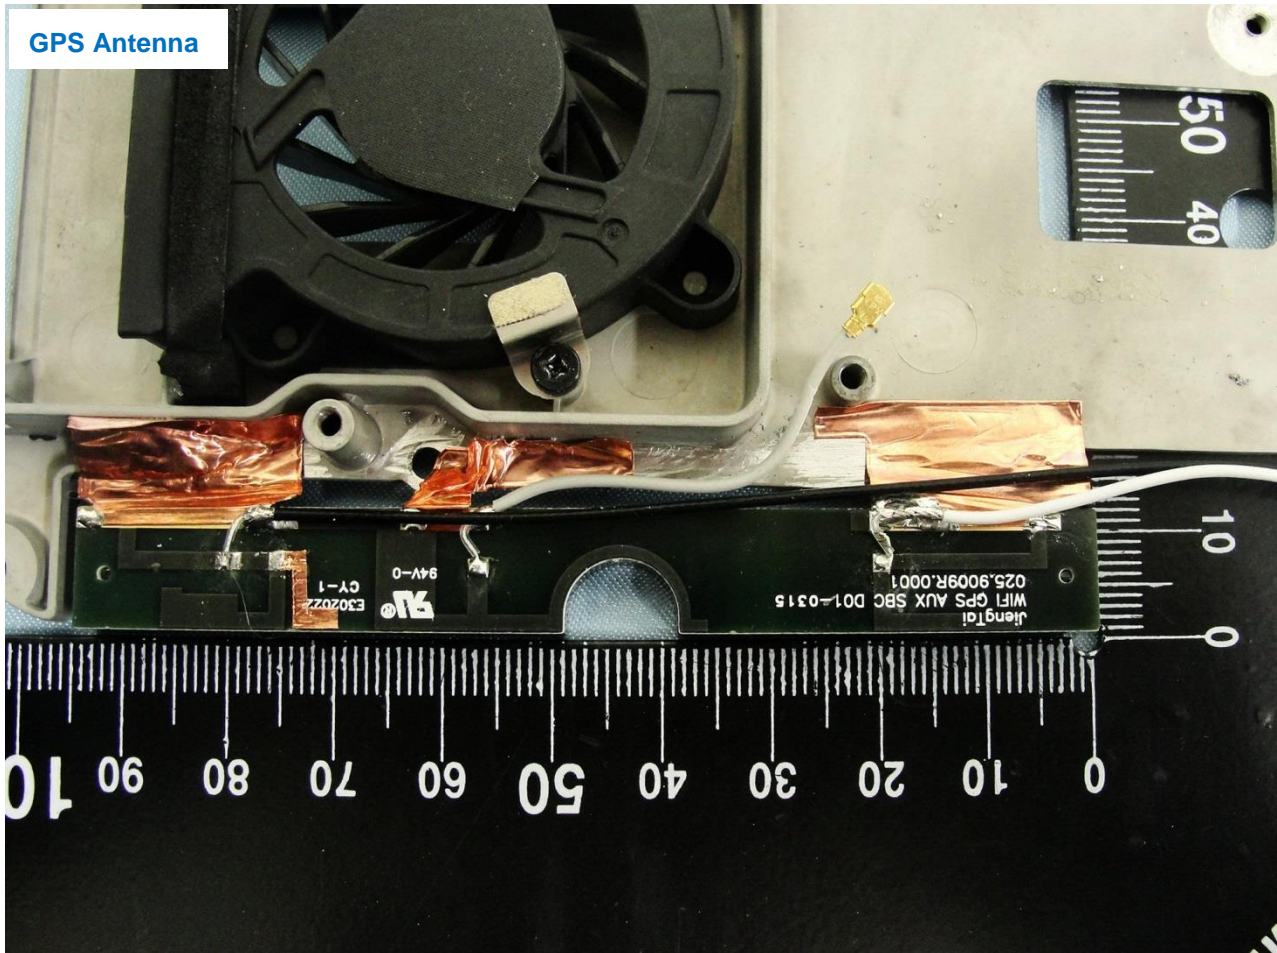

Host: Rugged Tablet PC (Brand Name: Xplore Technologies Corp / Model Name: iX101B2)