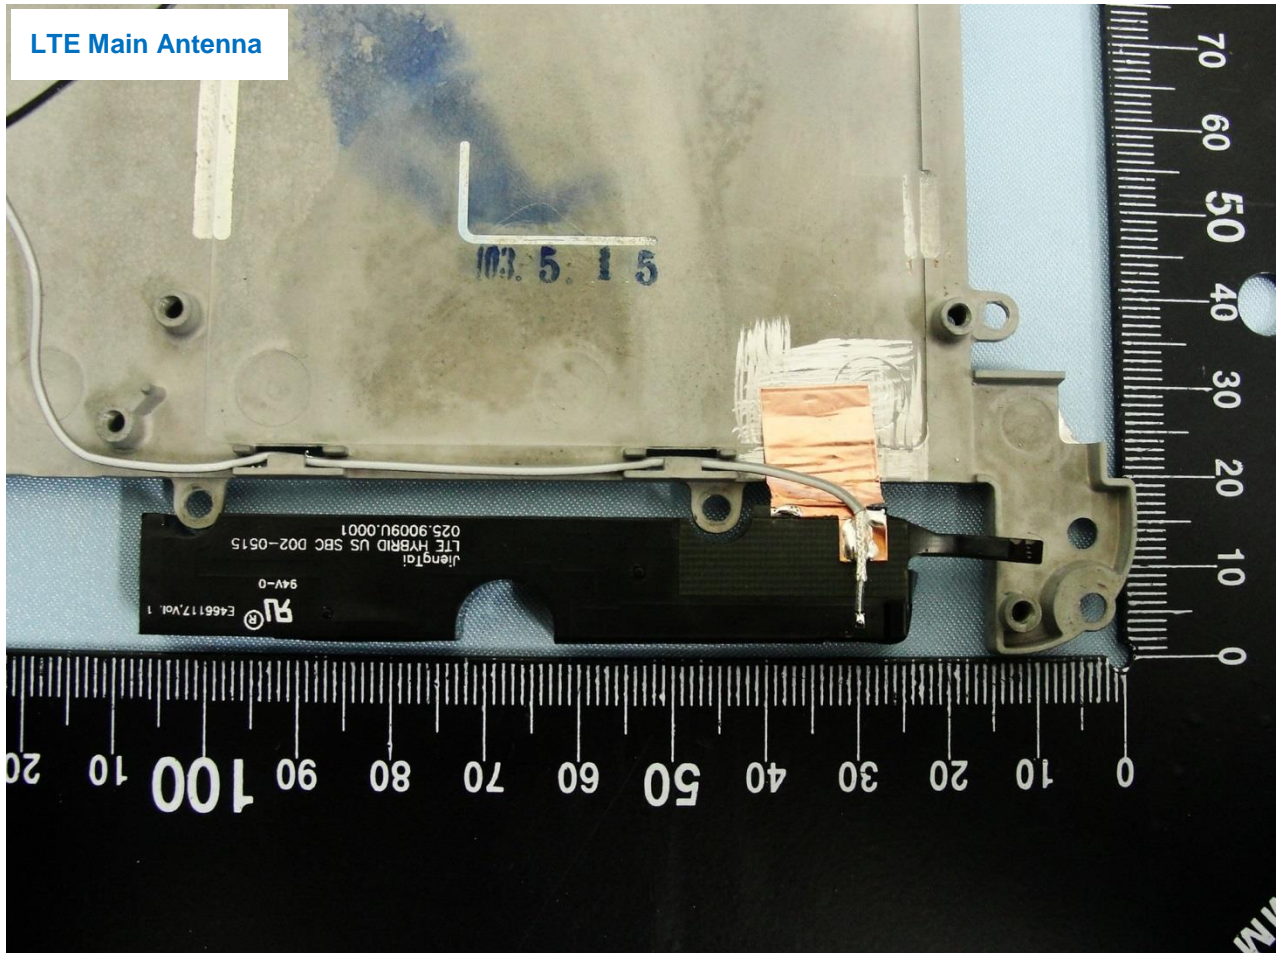

Host: Rugged Tablet PC (Brand Name: Xplore Technologies Corp / Model Name: iX101B2)