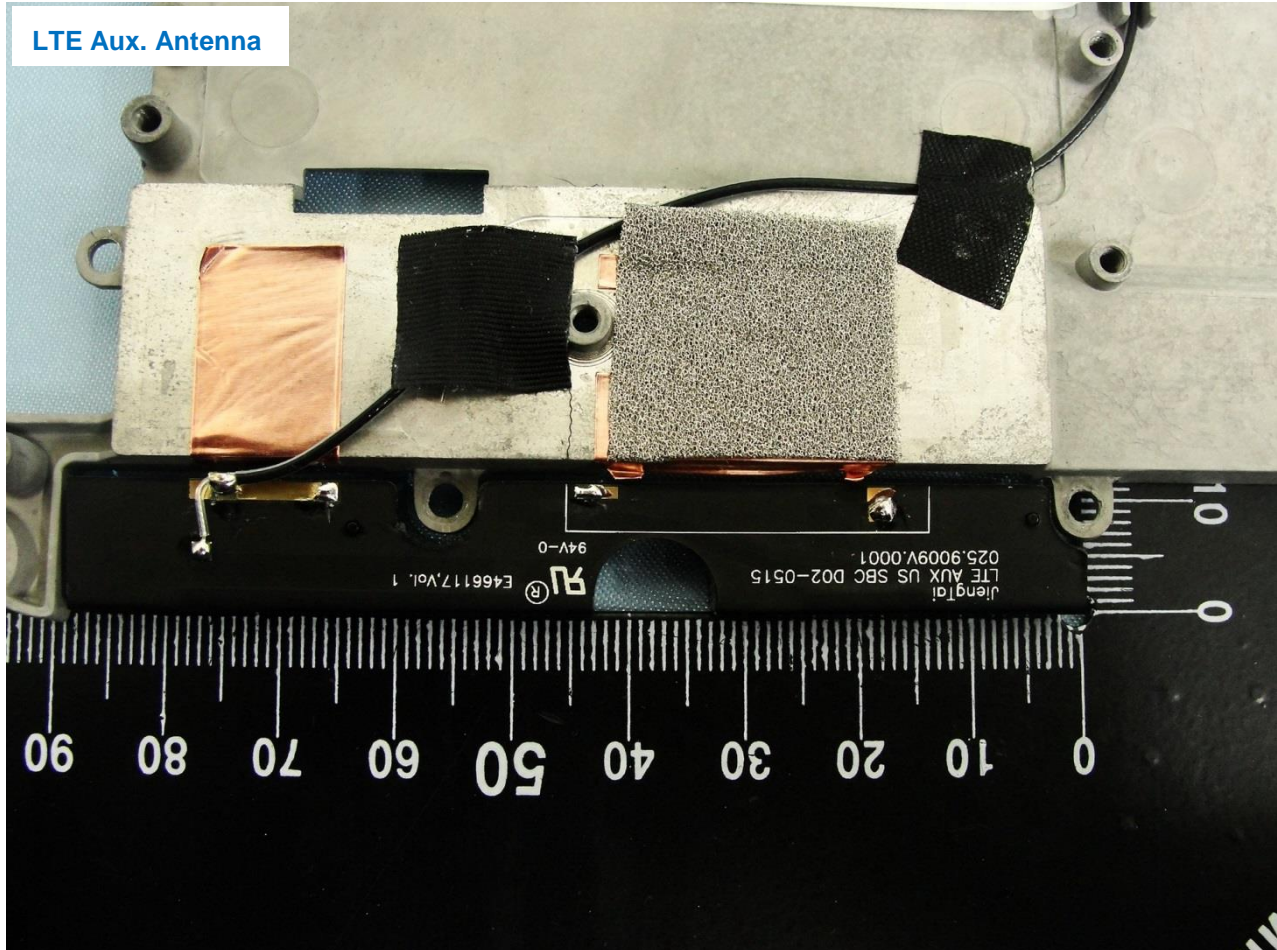

Host: Rugged Tablet PC (Brand Name: Xplore Technologies Corp / Model Name: iX101B2)