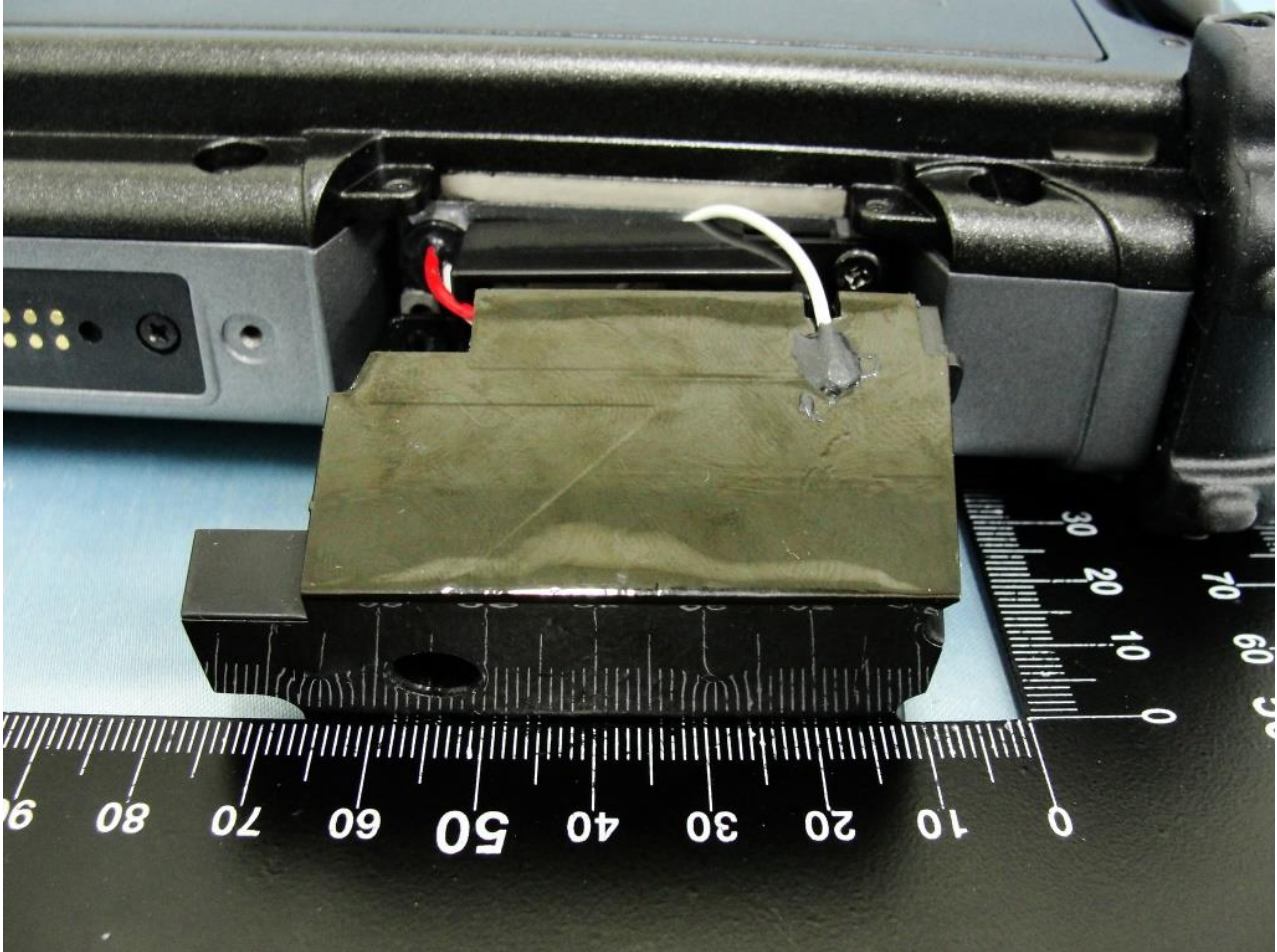

Host: Rugged Tablet PC (Brand Name: Xplore Technologies Corp / Model Name: iX104C6)