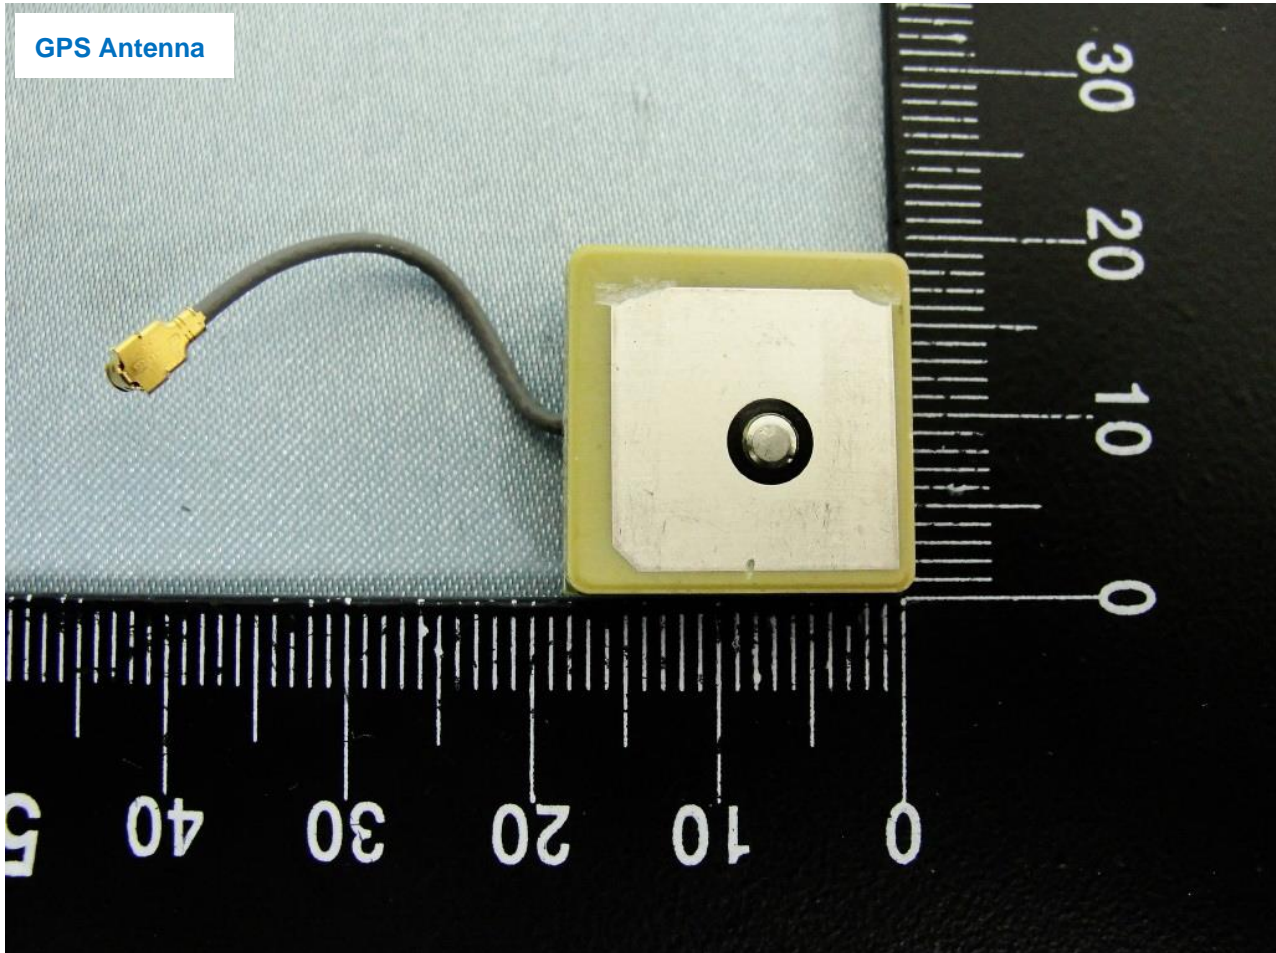

Host: Rugged Tablet PC (Brand Name: Xplore Technologies Corp / Model Name: iX104C6)