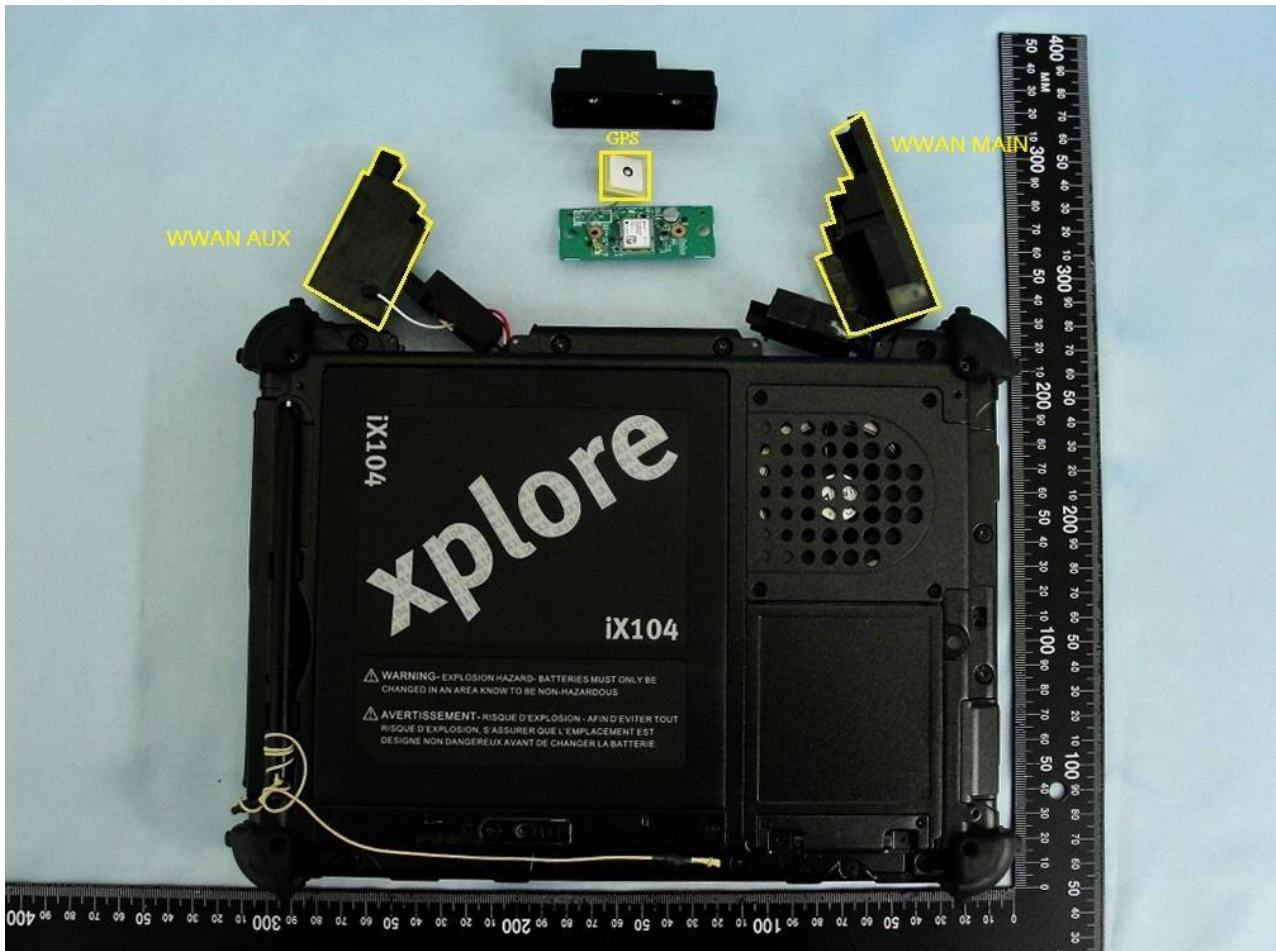

4. Internal Photograph of the Host

Host: Rugged Tablet PC (Brand Name: Xplore Technologies Corp / Model Name: iX104C6)

Host: Rugged Tablet PC (Brand Name: Xplore Technologies Corp / Model Name: iX104C6)

Host: Rugged Tablet PC (Brand Name: Xplore Technologies Corp / Model Name: iX104C6)

WWAN Main Antenna

Host: Rugged Tablet PC (Brand Name: Xplore Technologies Corp / Model Name: iX104C6)

Host: Rugged Tablet PC (Brand Name: Xplore Technologies Corp / Model Name: iX104C6)

Host: Rugged Tablet PC (Brand Name: Xplore Technologies Corp / Model Name: iX104C6)

Host: Rugged Tablet PC (Brand Name: Xplore Technologies Corp / Model Name: iX104C6)

Host: Rugged Tablet PC (Brand Name: Xplore Technologies Corp / Model Name: iX104C6)