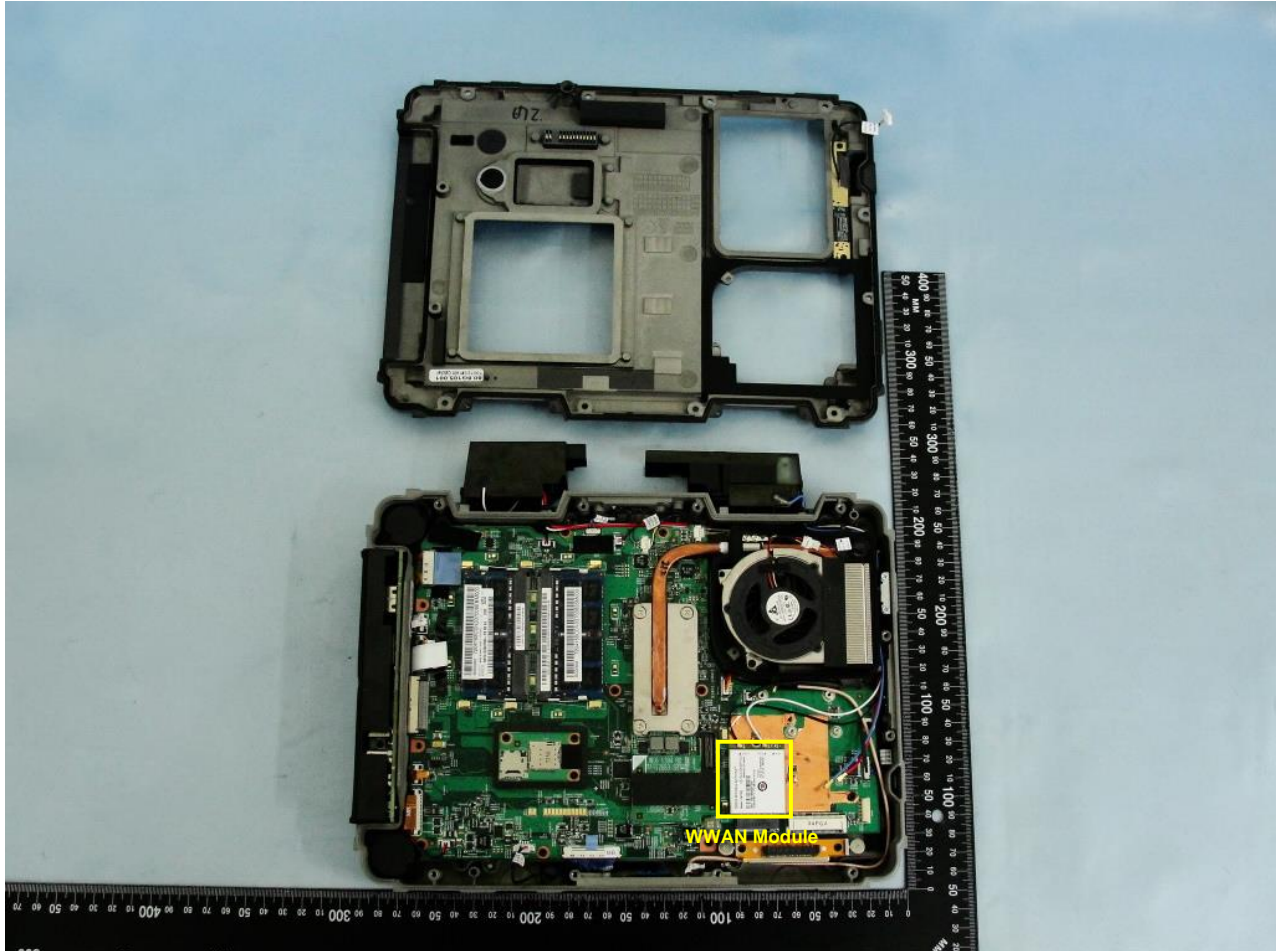

4. Internal Photograph of the Host

Host: Rugged Tablet PC (Brand Name: Xplore Technologies Corp / Model Name: iX104C6)

Host: Rugged Tablet PC (Brand Name: Xplore Technologies Corp / Model Name: iX104C6)

Host: Rugged Tablet PC (Brand Name: Xplore Technologies Corp / Model Name: iX104C6)

WWAN Main Antenna

Host: Rugged Tablet PC (Brand Name: Xplore Technologies Corp / Model Name: iX104C6)

Host: Rugged Tablet PC (Brand Name: Xplore Technologies Corp / Model Name: iX104C6)

Host: Rugged Tablet PC (Brand Name: Xplore Technologies Corp / Model Name: iX104C6)

Host: Rugged Tablet PC (Brand Name: Xplore Technologies Corp / Model Name: iX104C6)

Host: Rugged Tablet PC (Brand Name: Xplore Technologies Corp / Model Name: iX104C6)