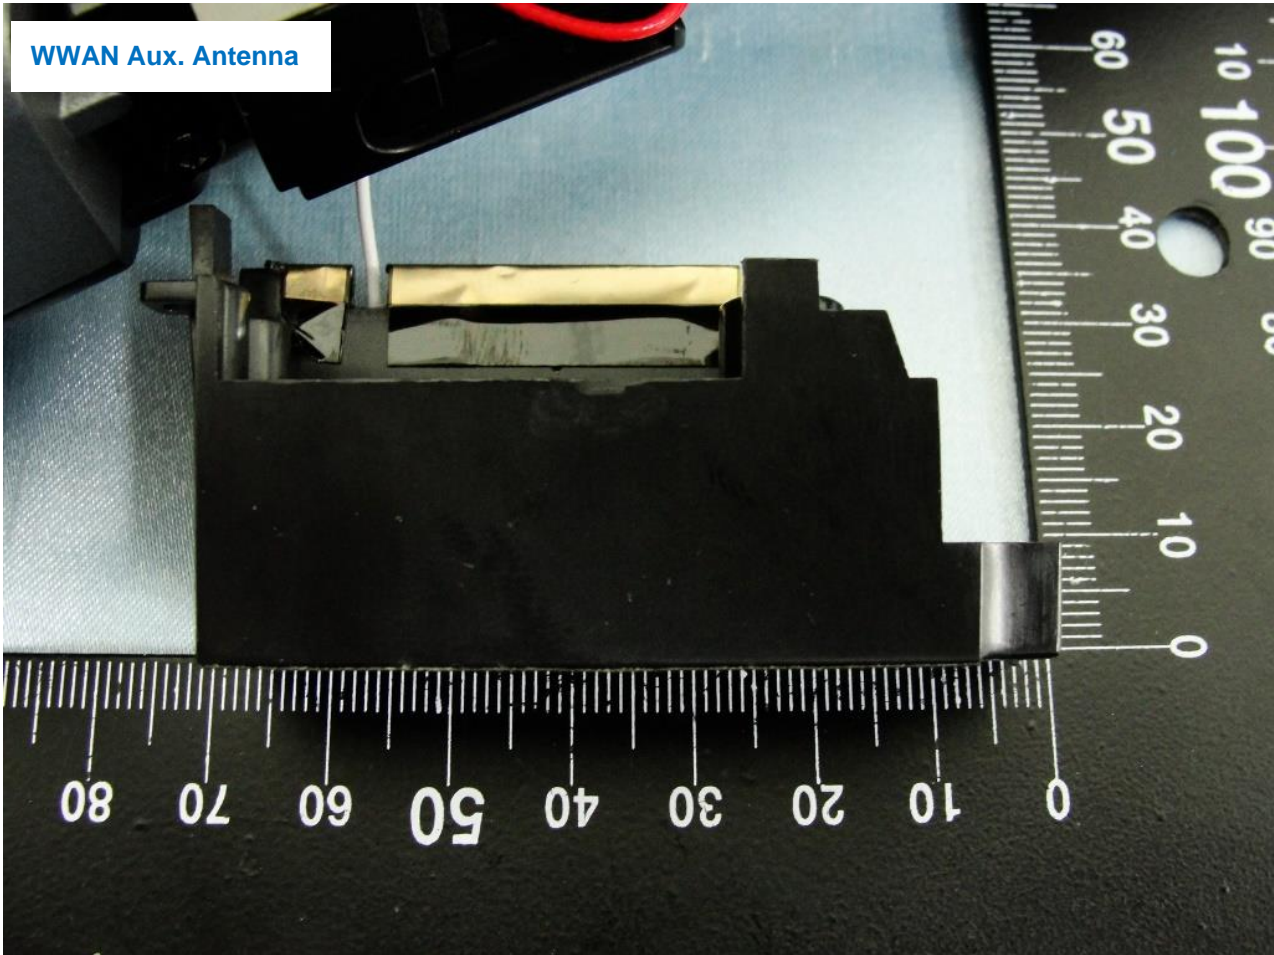

Host: Rugged Tablet PC (Brand Name: Xplore Technologies Corp / Model Name: iX104C6)

WWAN Main Antenna

Host: Rugged Tablet PC (Brand Name: Xplore Technologies Corp / Model Name: iX104C6)

Host: Rugged Tablet PC (Brand Name: Xplore Technologies Corp / Model Name: iX104C6)