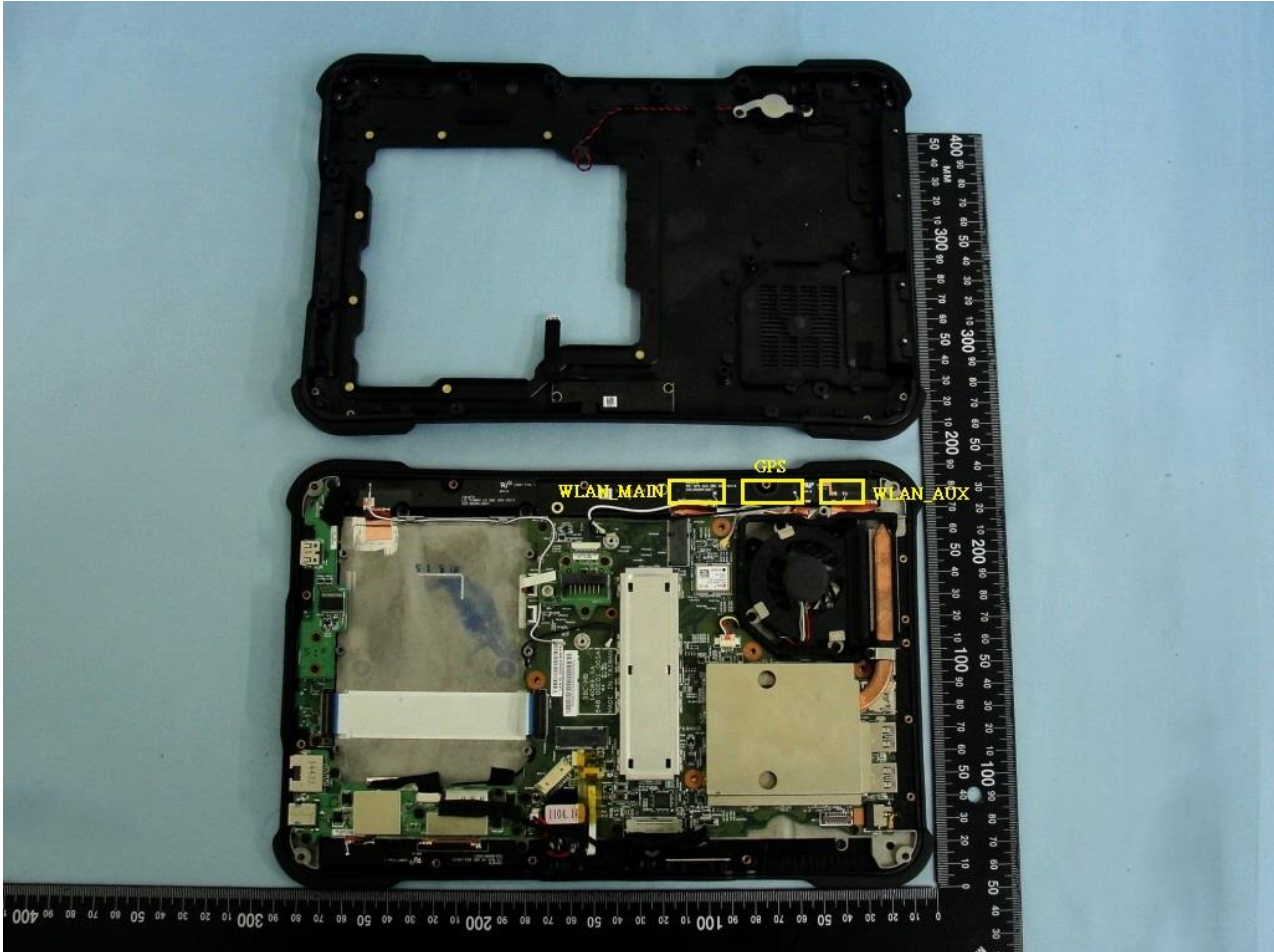

#### 4. Internal Photograph of the Host

Host: (Brand Name: Xplore Technologies Corp / Model Name: iX101B2)

Host: (Brand Name: Xplore Technologies Corp / Model Name: iX101B2)

Host: (Brand Name: Xplore Technologies Corp / Model Name: iX101B2)

Host: (Brand Name: Xplore Technologies Corp / Model Name: iX101B2)

WLAN Main and WLAN Aux. and GPS Antenna

Host: (Brand Name: Xplore Technologies Corp / Model Name: iX101B2)