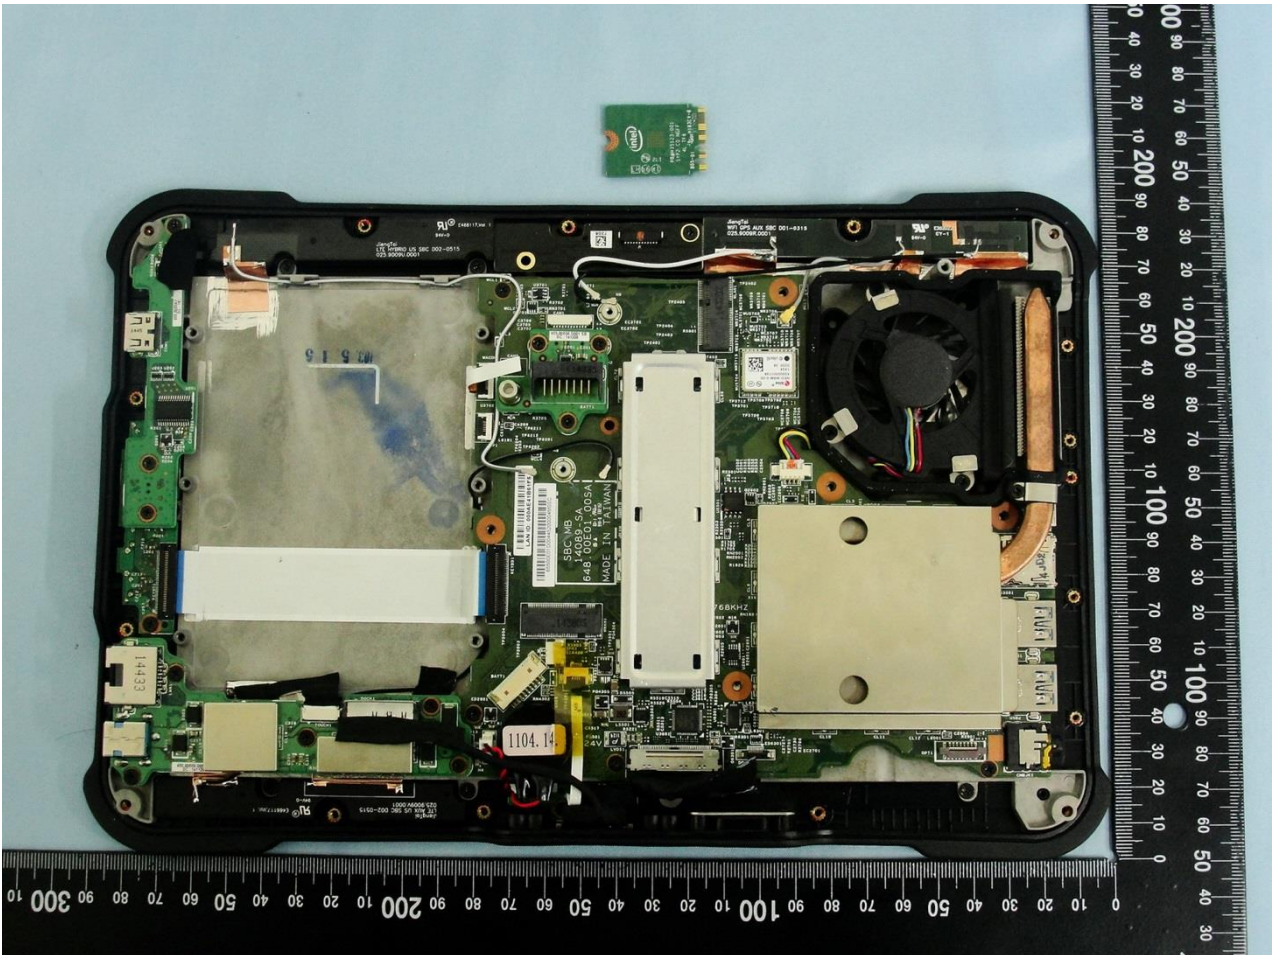

#### 4. Internal Photograph of the Host

Host: (Brand Name: Xplore Technologies Corp / Model Name: iX101B2)

Host: (Brand Name: Xplore Technologies Corp / Model Name: iX101B2)

Host: (Brand Name: Xplore Technologies Corp / Model Name: iX101B2)

Host: (Brand Name: Xplore Technologies Corp / Model Name: iX101B2)

WLAN Main and WLAN Aux. and GPS Antenna

Host: (Brand Name: Xplore Technologies Corp / Model Name: iX101B2)