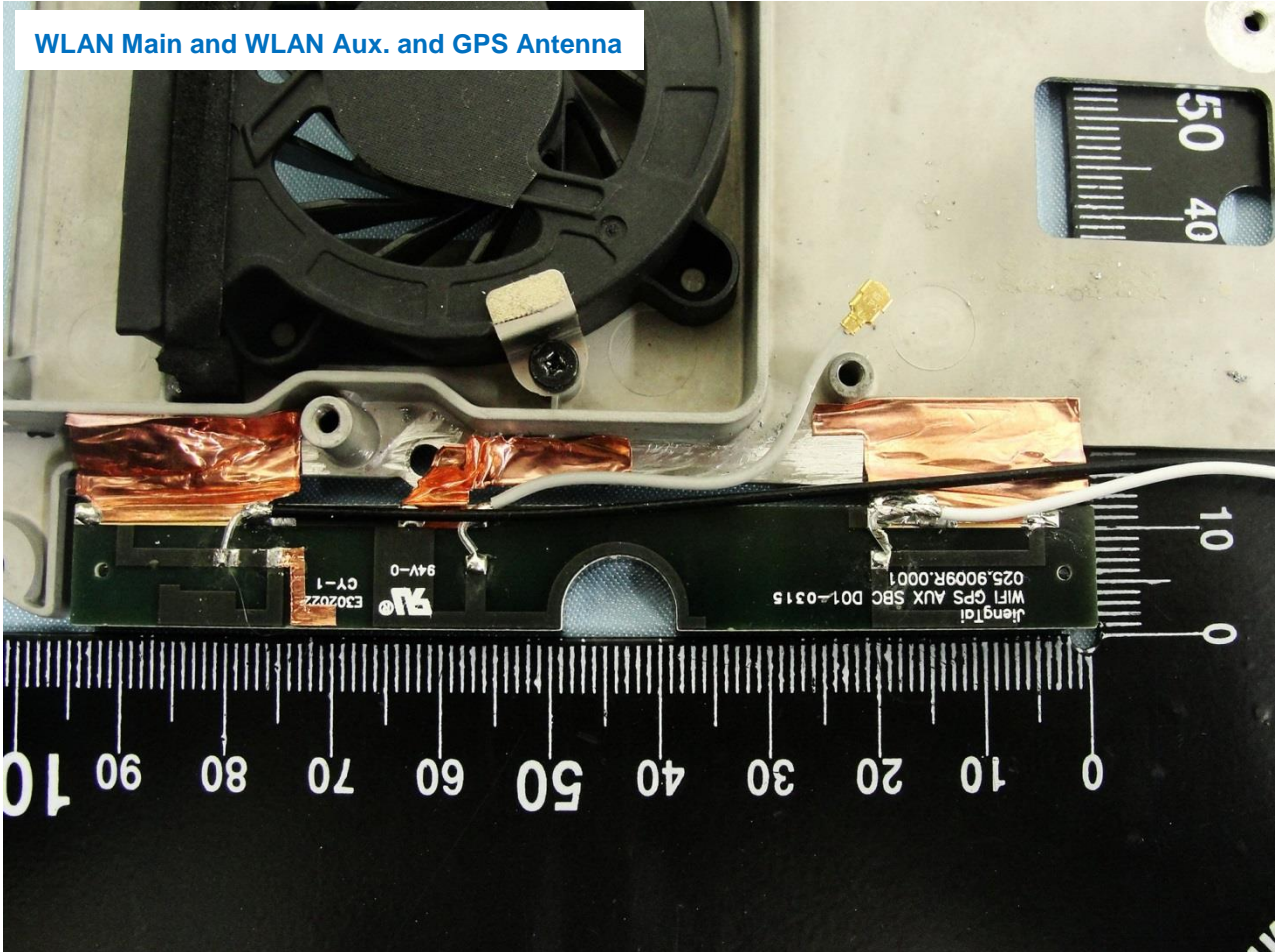

4. Internal Photograph of the Host

Host: (Brand Name: Xplore Technologies Corp / Model Name: iX101B2)

Host: (Brand Name: Xplore Technologies Corp / Model Name: iX101B2)

Host: (Brand Name: Xplore Technologies Corp / Model Name: iX101B2)

Host: (Brand Name: Xplore Technologies Corp / Model Name: iX101B2)

WLAN Main and WLAN Aux. and GPS Antenna

Host: (Brand Name: Xplore Technologies Corp / Model Name: iX101B2)