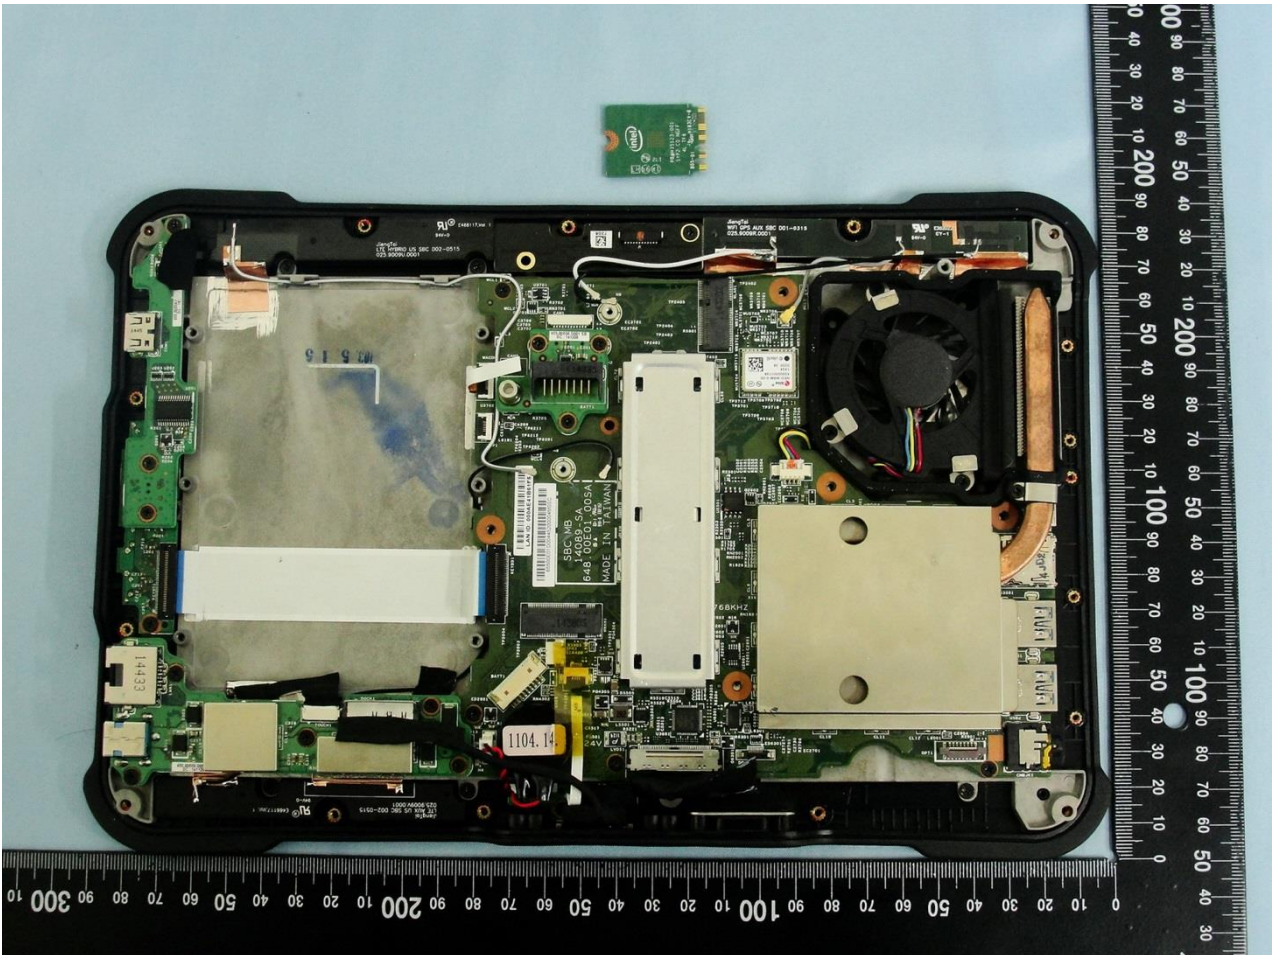

4. Internal Photograph of the Host

Host: (Brand Name: Xplore Technologies Corp / Model Name: iX101B2)

Host: (Brand Name: Xplore Technologies Corp / Model Name: iX101B2)

Host: (Brand Name: Xplore Technologies Corp / Model Name: iX101B2)

Host: (Brand Name: Xplore Technologies Corp / Model Name: iX101B2)

WLAN Main and WLAN Aux. and GPS Antenna

Host: (Brand Name: Xplore Technologies Corp / Model Name: iX101B2)