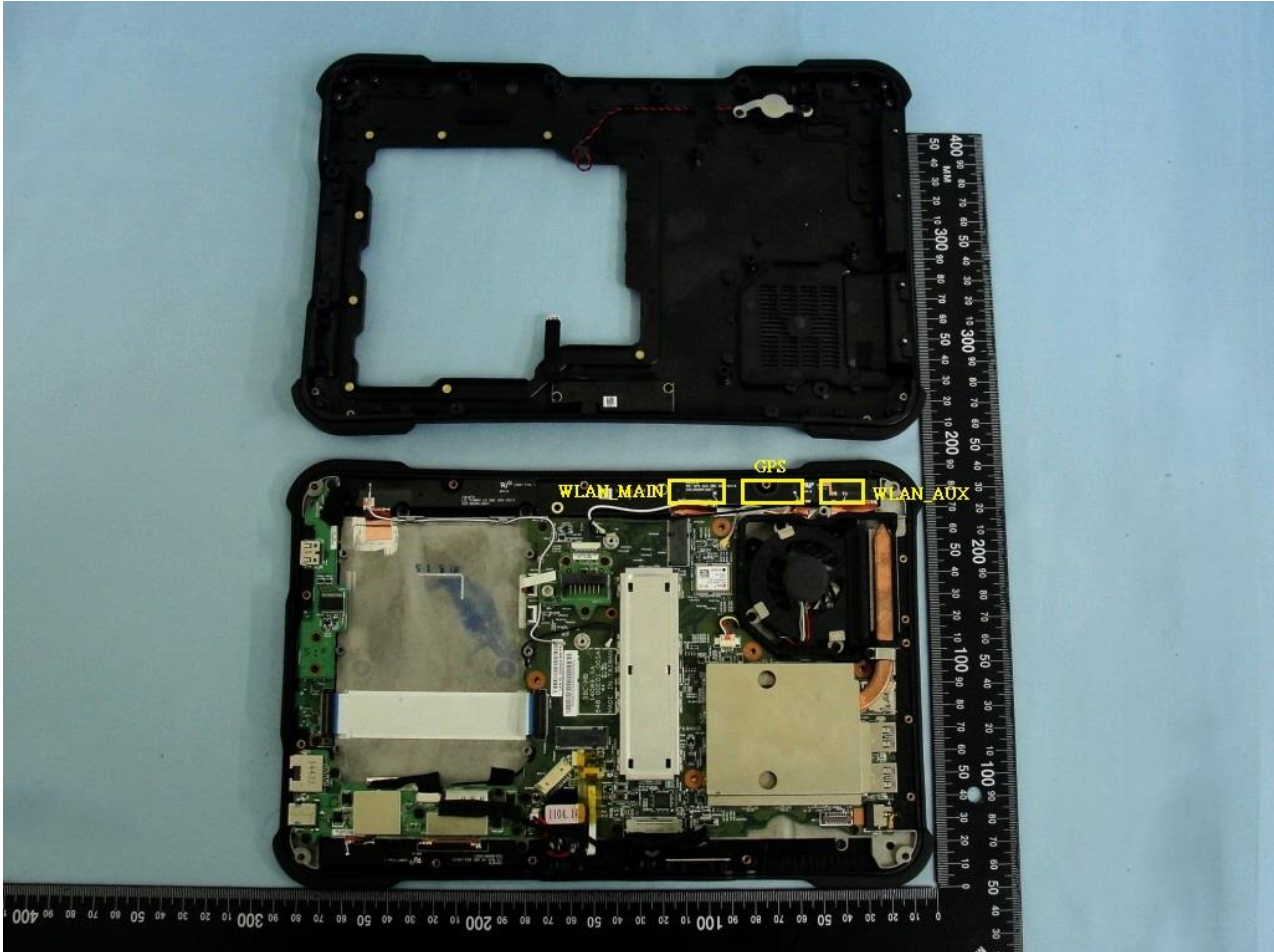

4. Internal Photograph of the Host

Host: (Brand Name: Xplore Technologies Corp / Model Name: iX101B2)

Host: (Brand Name: Xplore Technologies Corp / Model Name: iX101B2)

Host: (Brand Name: Xplore Technologies Corp / Model Name: iX101B2)

Host: (Brand Name: Xplore Technologies Corp / Model Name: iX101B2)

WLAN Main and WLAN Aux. and GPS Antenna

Host: (Brand Name: Xplore Technologies Corp / Model Name: iX101B2)