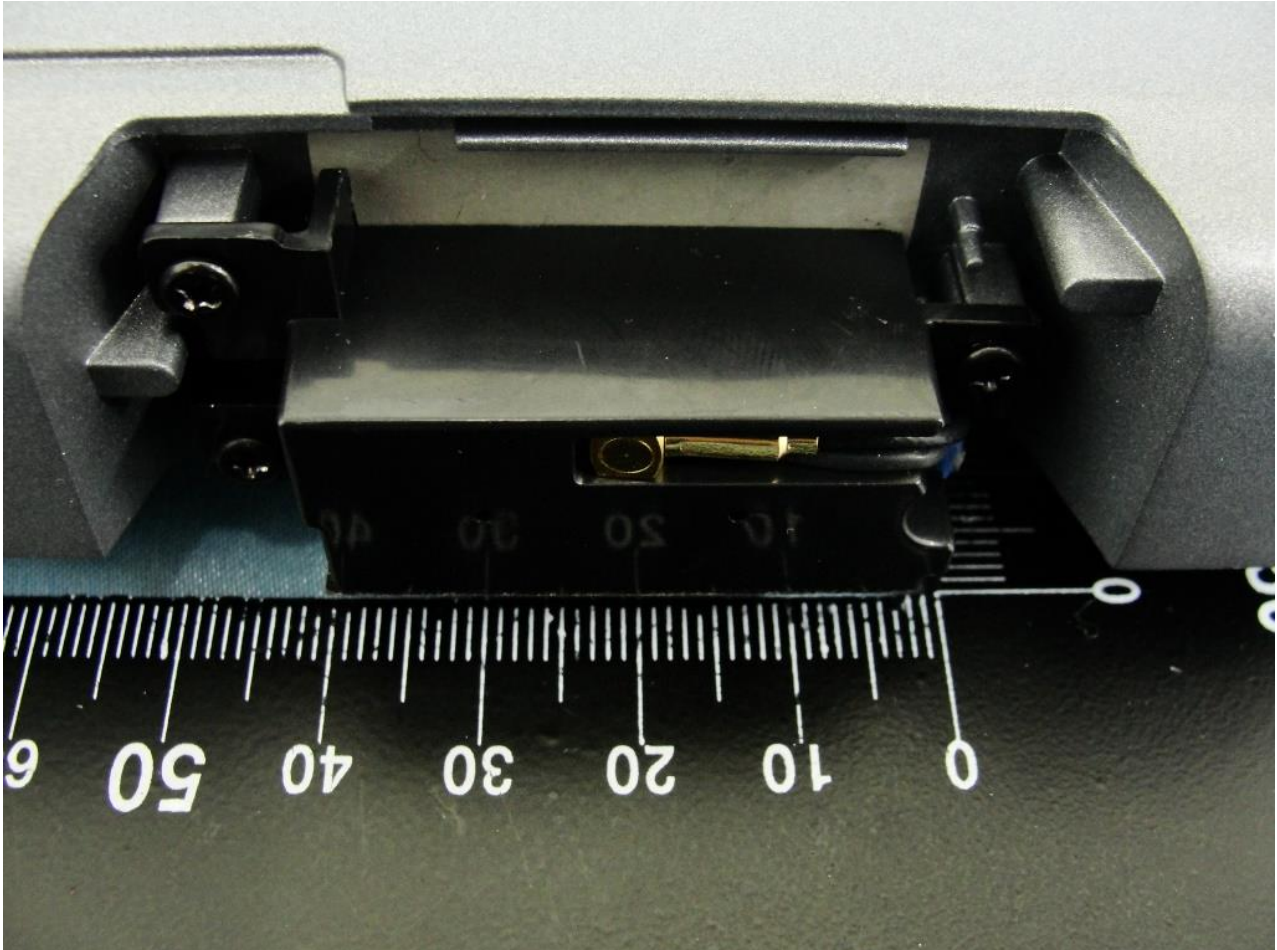

4. Internal Photograph of the Host

Host: Rugged Tablet PC (Brand Name: Xplore Technologies Corp / Model Name: iX104C6)

Host: Rugged Tablet PC (Brand Name: Xplore Technologies Corp / Model Name: iX104C6)

Host: Rugged Tablet PC (Brand Name: Xplore Technologies Corp / Model Name: iX104C6)

Host: Rugged Tablet PC (Brand Name: Xplore Technologies Corp / Model Name: iX104C6)

WLAN Main Antenna

Host: Rugged Tablet PC (Brand Name: Xplore Technologies Corp / Model Name: iX104C6)