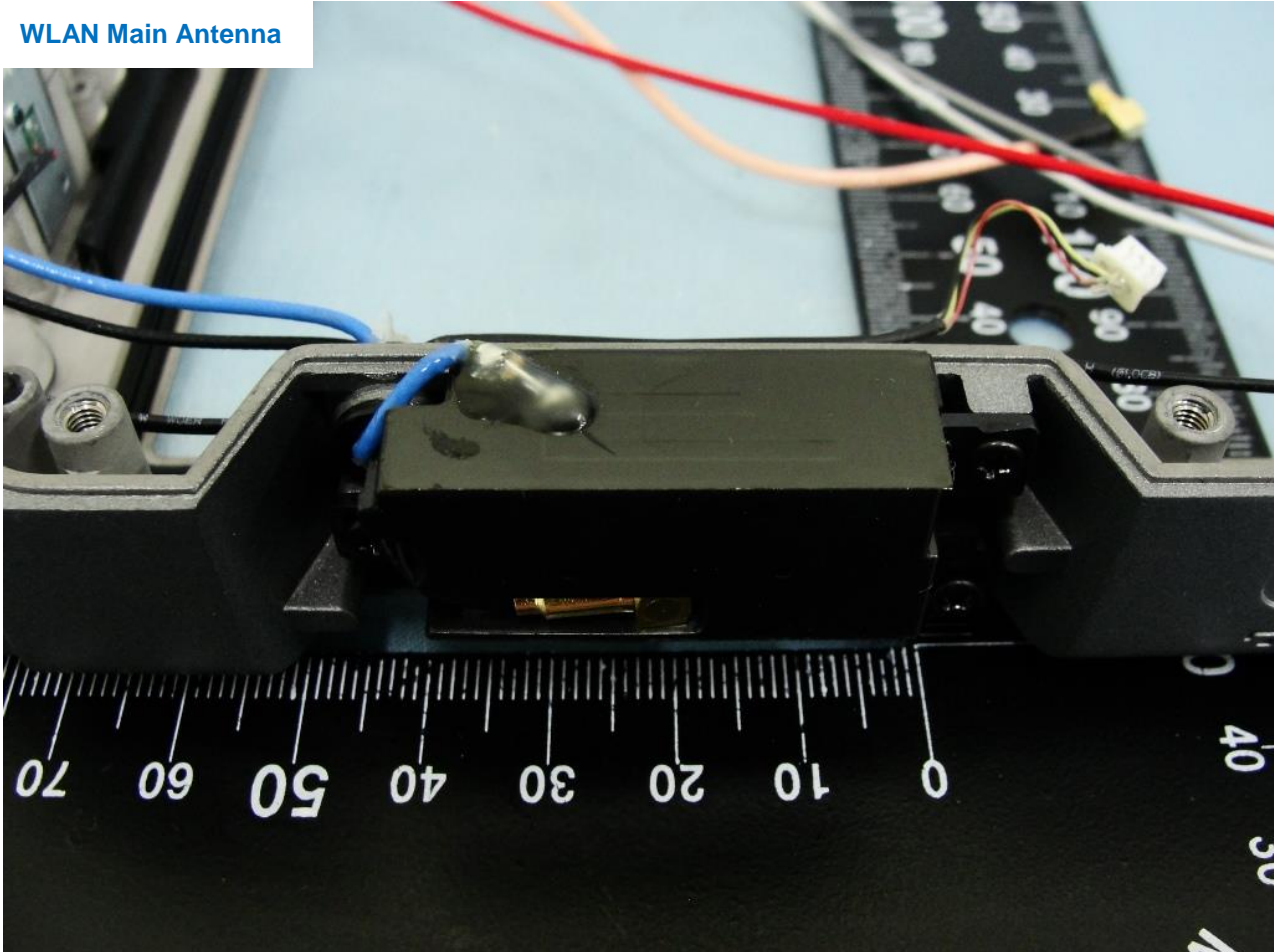

4. Internal Photograph of the Host

Host: Rugged Tablet PC (Brand Name: Xplore Technologies Corp / Model Name: iX104C6)

Host: Rugged Tablet PC (Brand Name: Xplore Technologies Corp / Model Name: iX104C6)

Host: Rugged Tablet PC (Brand Name: Xplore Technologies Corp / Model Name: iX104C6)

Host: Rugged Tablet PC (Brand Name: Xplore Technologies Corp / Model Name: iX104C6)

WLAN Main Antenna

Host: Rugged Tablet PC (Brand Name: Xplore Technologies Corp / Model Name: iX104C6)

Host: Rugged Tablet PC (Brand Name: Xplore Technologies Corp / Model Name: iX104C6)

Bluetooth and WLAN Aux. Antenna

Host: Rugged Tablet PC (Brand Name: Xplore Technologies Corp / Model Name: iX104C6)