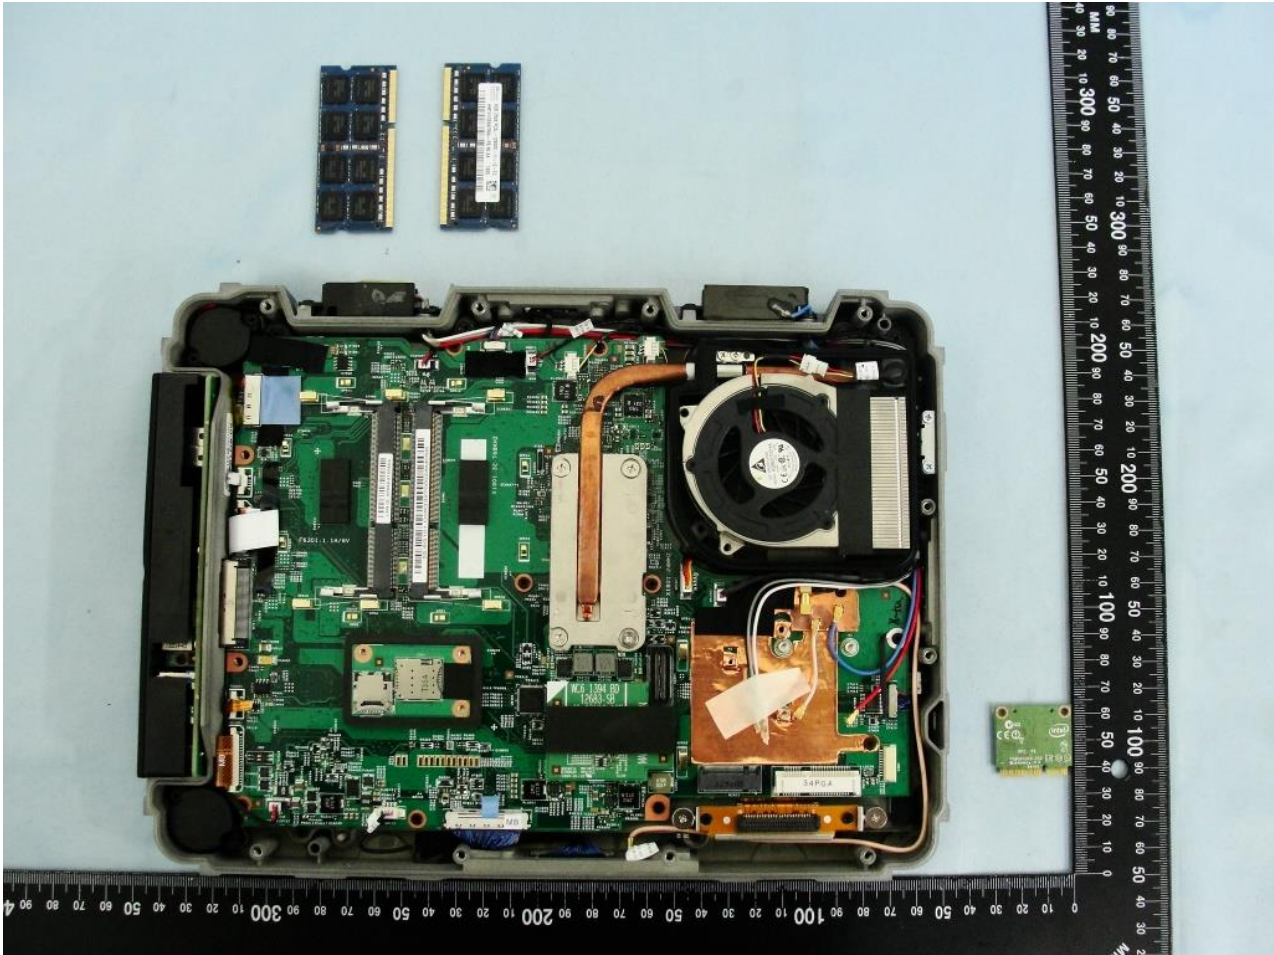

4. Internal Photograph of the Host

Host: Rugged Tablet PC (Brand Name: Xplore Technologies Corp / Model Name: iX104C6)

Host: Rugged Tablet PC (Brand Name: Xplore Technologies Corp / Model Name: iX104C6)

Host: Rugged Tablet PC (Brand Name: Xplore Technologies Corp / Model Name: iX104C6)

Host: Rugged Tablet PC (Brand Name: Xplore Technologies Corp / Model Name: iX104C6)

WLAN Main Antenna

Host: Rugged Tablet PC (Brand Name: Xplore Technologies Corp / Model Name: iX104C6)

Host: Rugged Tablet PC (Brand Name: Xplore Technologies Corp / Model Name: iX104C6)

Bluetooth and WLAN Aux. Antenna

Host: Rugged Tablet PC (Brand Name: Xplore Technologies Corp / Model Name: iX104C6)