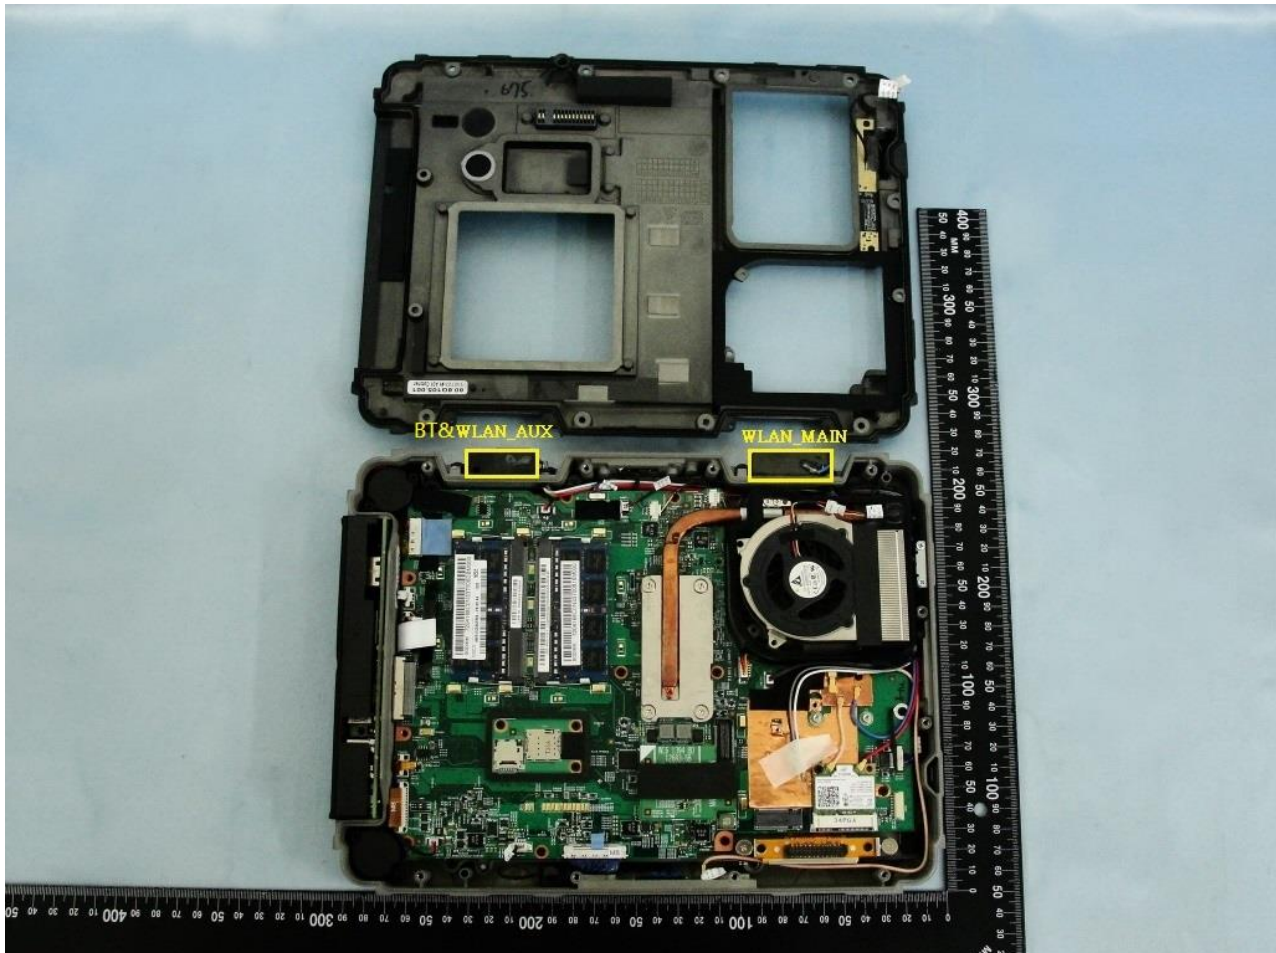

4. Internal Photograph of the Host

Host: Rugged Tablet PC (Brand Name: Xplore Technologies Corp / Model Name: iX104C6)

Host: Rugged Tablet PC (Brand Name: Xplore Technologies Corp / Model Name: iX104C6)

Host: Rugged Tablet PC (Brand Name: Xplore Technologies Corp / Model Name: iX104C6)

Host: Rugged Tablet PC (Brand Name: Xplore Technologies Corp / Model Name: iX104C6)

WLAN Main Antenna

Host: Rugged Tablet PC (Brand Name: Xplore Technologies Corp / Model Name: iX104C6)

Host: Rugged Tablet PC (Brand Name: Xplore Technologies Corp / Model Name: iX104C6)

Bluetooth and WLAN Aux. Antenna

Host: Rugged Tablet PC (Brand Name: Xplore Technologies Corp / Model Name: iX104C6)