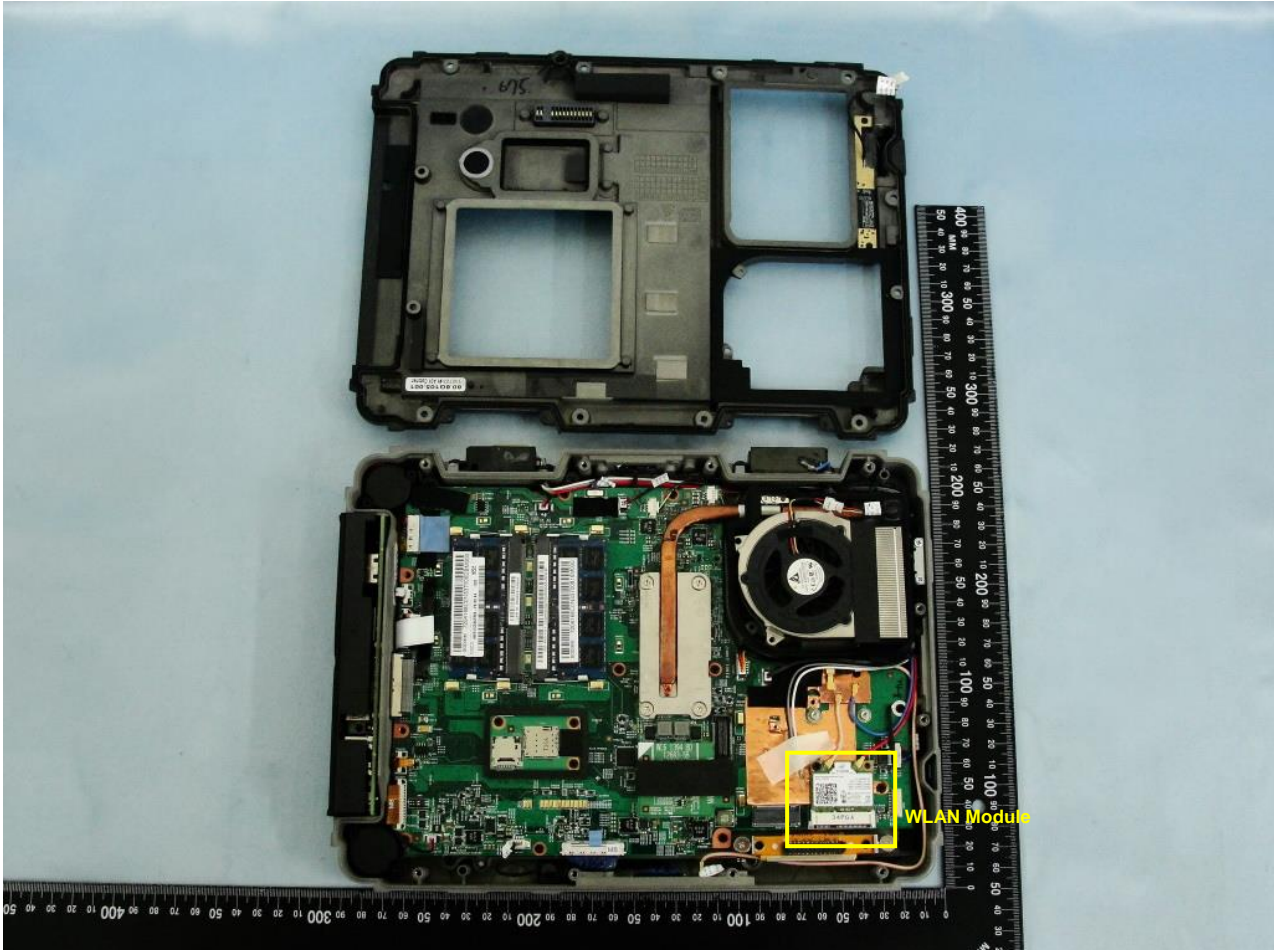

4. Internal Photograph of the Host

Host: Rugged Tablet PC (Brand Name: Xplore Technologies Corp / Model Name: iX104C6)

Host: Rugged Tablet PC (Brand Name: Xplore Technologies Corp / Model Name: iX104C6)

Host: Rugged Tablet PC (Brand Name: Xplore Technologies Corp / Model Name: iX104C6)

Host: Rugged Tablet PC (Brand Name: Xplore Technologies Corp / Model Name: iX104C6)

WLAN Main Antenna

Host: Rugged Tablet PC (Brand Name: Xplore Technologies Corp / Model Name: iX104C6)

Host: Rugged Tablet PC (Brand Name: Xplore Technologies Corp / Model Name: iX104C6)

Bluetooth and WLAN Aux. Antenna

Host: Rugged Tablet PC (Brand Name: Xplore Technologies Corp / Model Name: iX104C6)