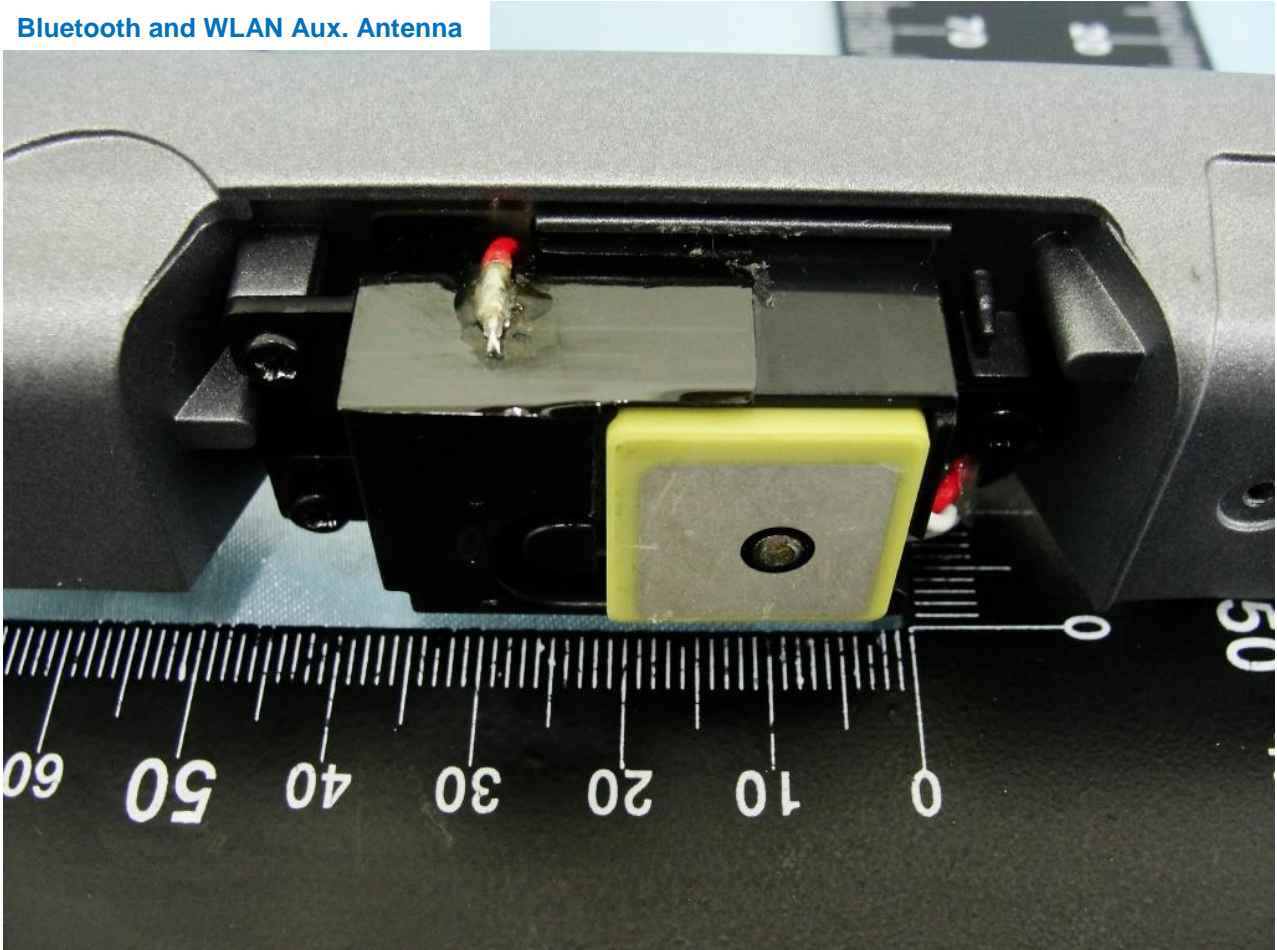

Host: Rugged Tablet PC (Brand Name: Xplore Technologies Corp / Model Name: iX104C6)

Host: Rugged Tablet PC (Brand Name: Xplore Technologies Corp / Model Name: iX104C6)

WLAN Main Antenna

Host: Rugged Tablet PC (Brand Name: Xplore Technologies Corp / Model Name: iX104C6)

Host: Rugged Tablet PC (Brand Name: Xplore Technologies Corp / Model Name: iX104C6)

Bluetooth and WLAN Aux. Antenna

Host: Rugged Tablet PC (Brand Name: Xplore Technologies Corp / Model Name: iX104C6)