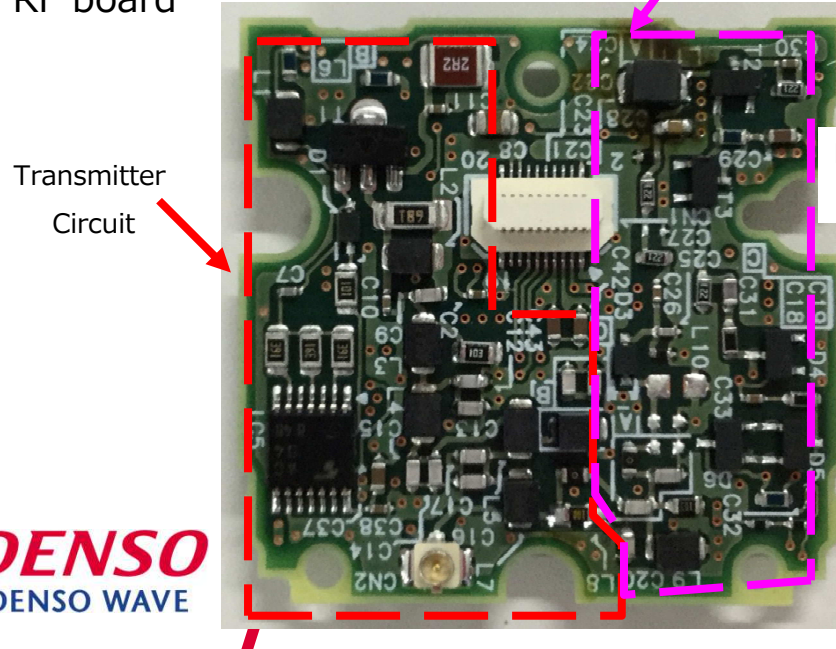

# Internal Photos

DENSO WAVE INCORPORATED  
 Model: 56RF-TR-4040  
 FCC ID: PZWTR-4040

**CONFIDENTIAL**  
 関係者外秘

I/F board

RF board

# Internal Photos

DENSO WAVE INCORPORATED  
Model: 56RF-TR-4040  
FCC ID: PZWTR-4040

**CONFIDENTIAL**  
関係者外秘

Antenna board

Before Assembly