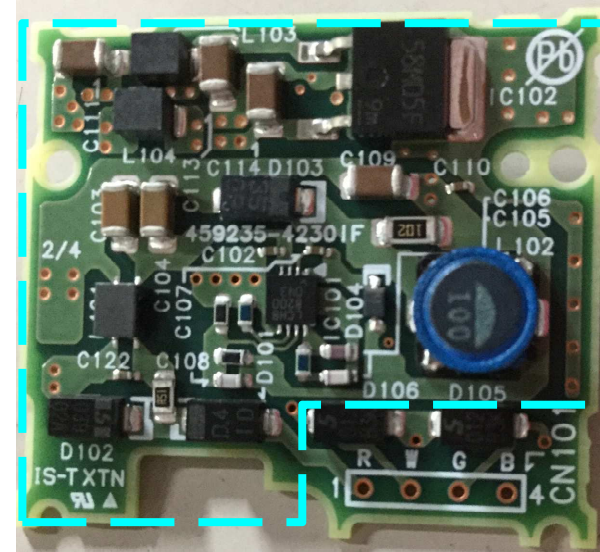

# Internal Photos

DENSO WAVE INCORPORATED  
 Model: 56RF-TR-4040  
 FCC ID: PZWTR-4040

**CONFIDENTIAL**  
 関係者外秘

I/F board

RF board

# Internal Photos

DENSO WAVE INCORPORATED  
Model: 56RF-TR-4040  
FCC ID: PZWTR-4040

**CONFIDENTIAL**  
関係者外秘

Antenna board

Before Assembly