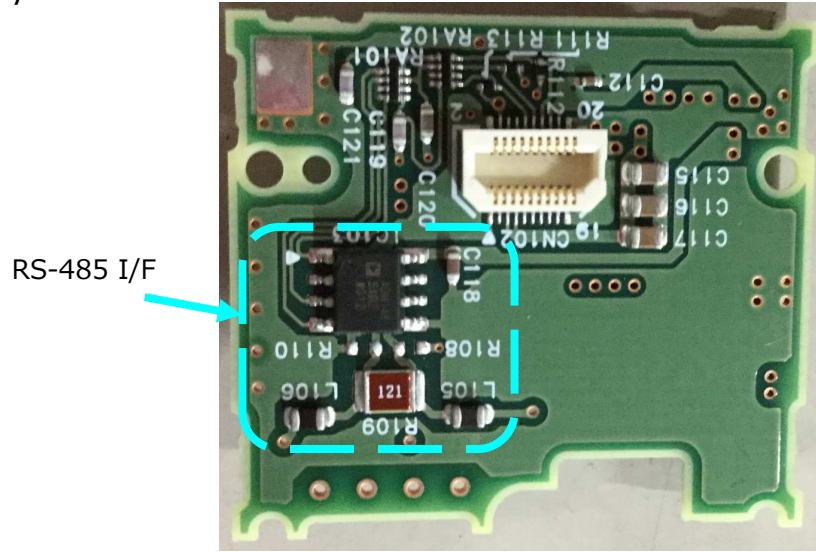

# Internal Photos

DENSO WAVE INCORPORATED  
 Model: 56RF-TR-4040  
 FCC ID: PZWTR-4040

**CONFIDENTIAL**  
 関係者外秘

I/F board

RF board

# Internal Photos

DENSO WAVE INCORPORATED  
Model: 56RF-TR-4040  
FCC ID: PZWTR-4040

**CONFIDENTIAL**  
関係者外秘

Antenna board

Before Assembly