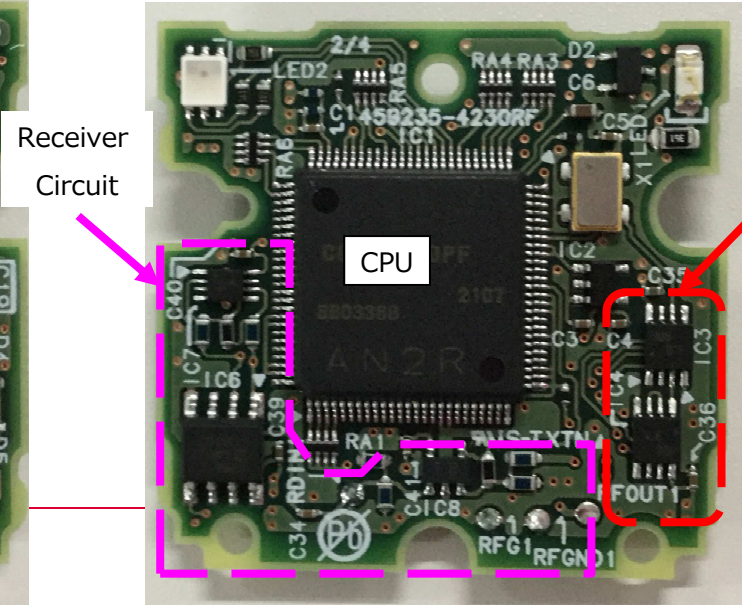

# Internal Photos

DENSO WAVE INCORPORATED  
 Model: 56RF-TR-4040  
 FCC ID: PZWTR-4040

**CONFIDENTIAL**  
 関係者外秘

I/F board

RF board

# Internal Photos

DENSO WAVE INCORPORATED  
Model: 56RF-TR-4040  
FCC ID: PZWTR-4040

**CONFIDENTIAL**  
関係者外秘

Antenna board

Before Assembly