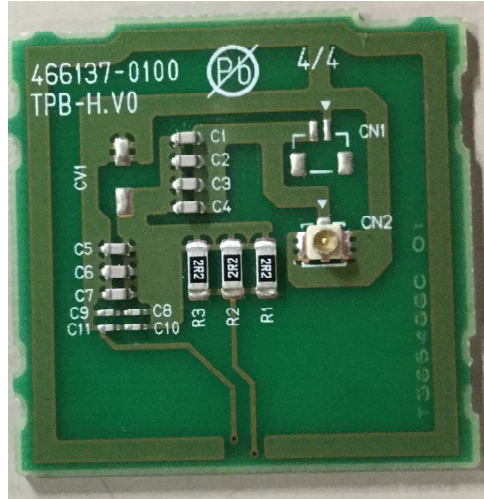

# Internal Photos

DENSO WAVE INCORPORATED  
 Model: 56RF-TR-4040  
 FCC ID: PZWTR-4040

**CONFIDENTIAL**  
 関係者外秘

I/F board

RF board

# Internal Photos

DENSO WAVE INCORPORATED  
Model: 56RF-TR-4040  
FCC ID: PZWTR-4040

**CONFIDENTIAL**  
関係者外秘

Antenna board

Before Assembly