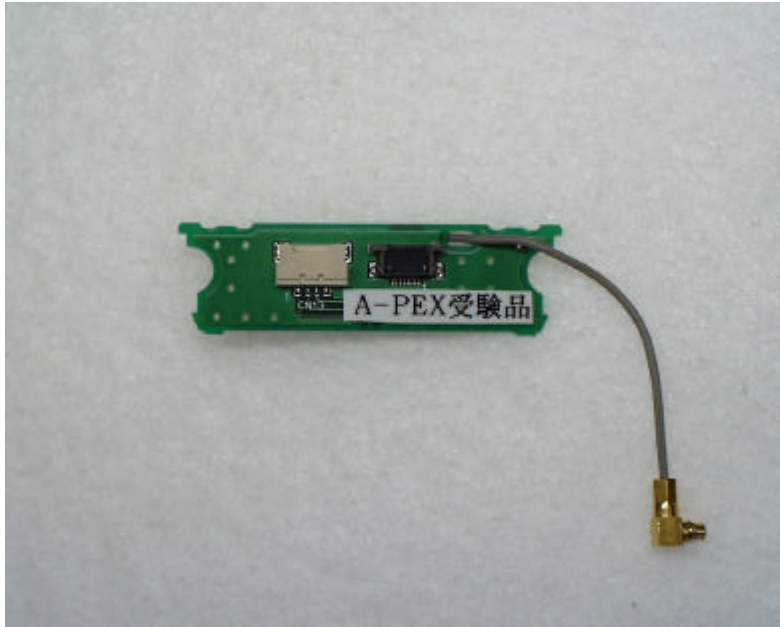

Internal Photo
FCC ID: PZWMI802B3

Denso Wave Incorporated
Model Name: MI802B3

Front View of RF Module

Back View of RF Module

Internal Photo
FCC ID: PZWMI802B3

Denso Wave Incorporated
Model Name: MI802B3

Front View of RF Module without Shield

Back View of RF Module without Shield

Internal Photo
FCC ID: PZWMI802B3

Denso Wave Incorporated
Model Name: MI802B3

Front View of Antenna

Back View of Antenna