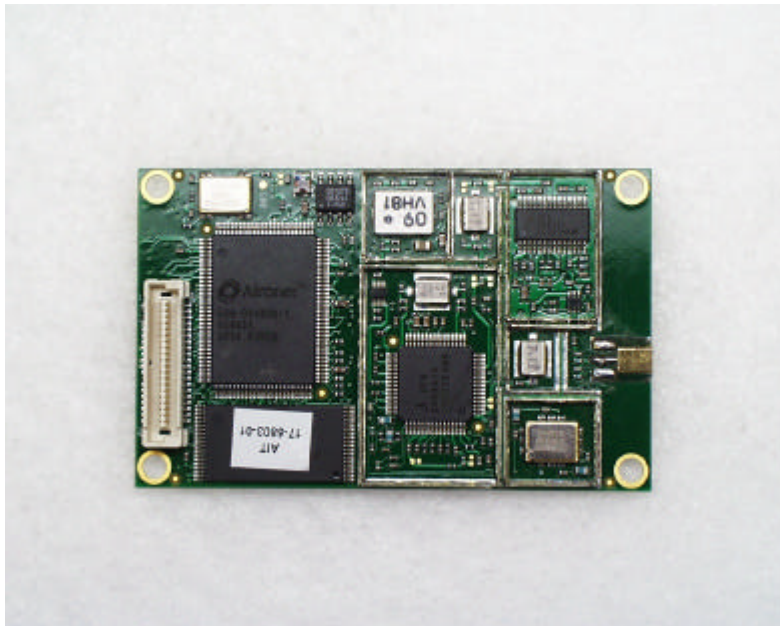

Internal Photo
FCC ID: PZWMI802B3

Denso Wave Incorporated
Model Name: MI802B3

Front View of RF Module

Back View of RF Module

Internal Photo
FCC ID: PZWMI802B3

Denso Wave Incorporated
Model Name: MI802B3

Front View of RF Module without Shield

Back View of RF Module without Shield

Internal Photo
FCC ID: PZWMI802B3

Denso Wave Incorporated
Model Name: MI802B3

Front View of Antenna

Back View of Antenna