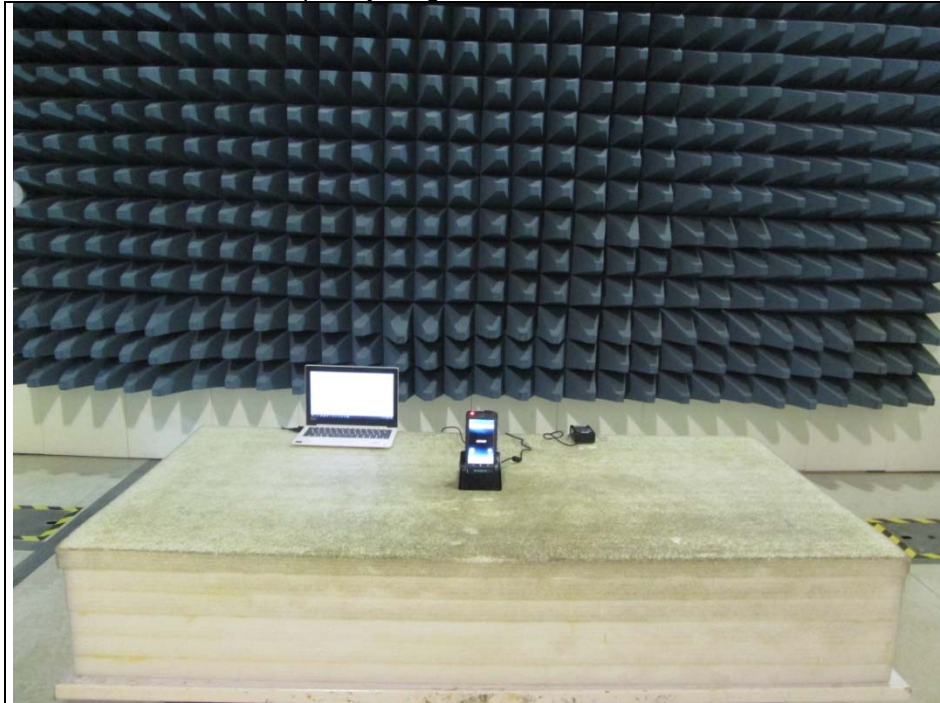

## PHOTOGRAPHS OF THE TEST CONFIGURATION

For NFC  
Frequency range 9kHz ~ 30MHz Test

Frequency range above 30MHz Test

### Conducted Emission Test