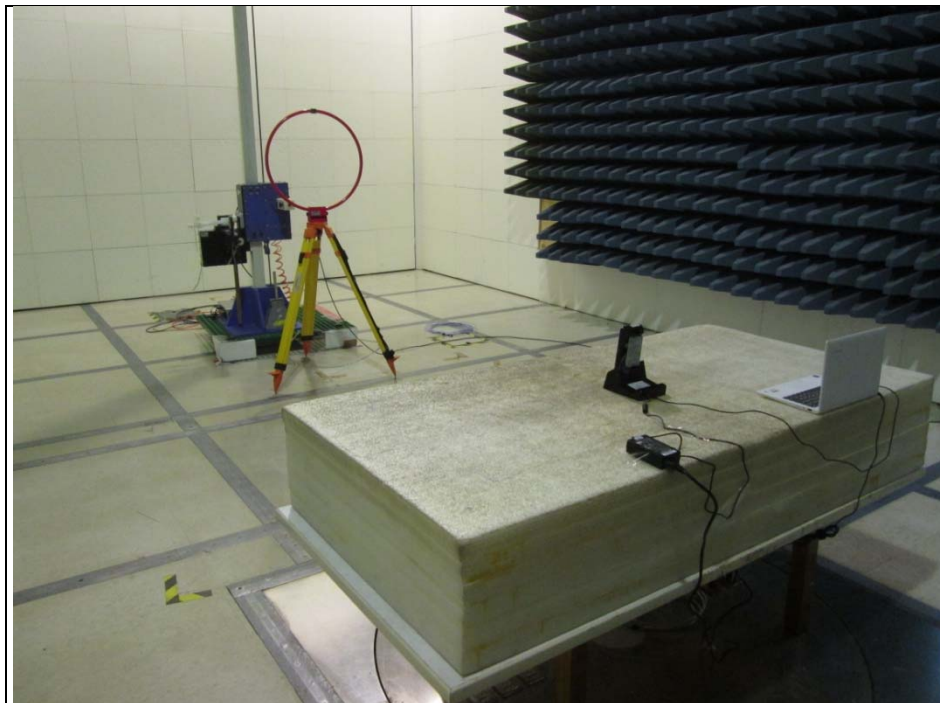

## PHOTOGRAPHS OF THE TEST CONFIGURATION

For NFC  
Frequency range 9kHz ~ 30MHz Test

Frequency range above 30MHz Test

### Conducted Emission Test