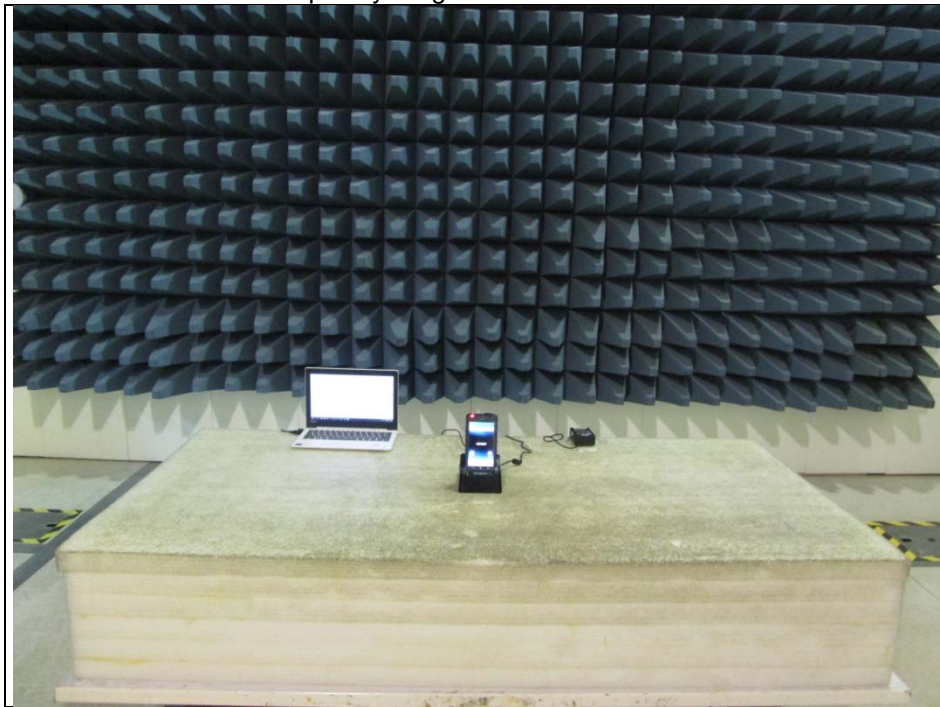

## PHOTOGRAPHS OF THE TEST CONFIGURATION

For NFC  
Frequency range 9kHz ~ 30MHz Test

Frequency range above 30MHz Test

### Conducted Emission Test