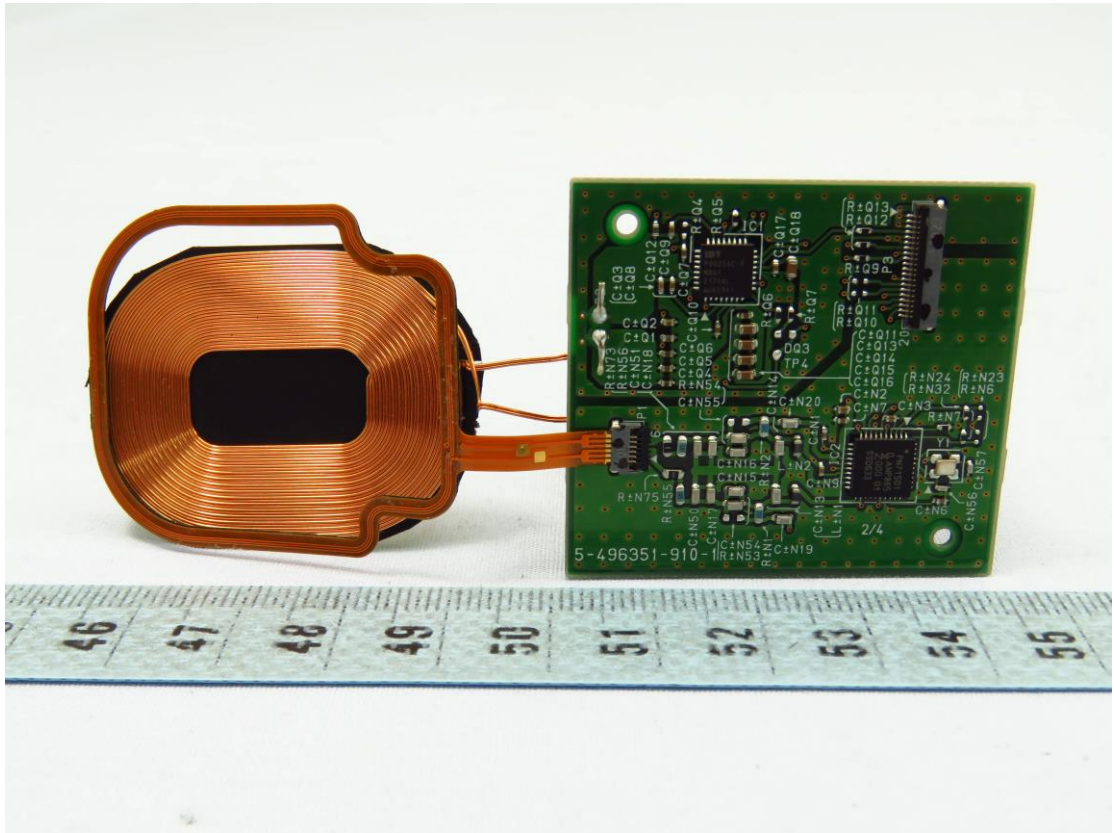

Brand: DENSO

Model:DWI003

Host photo (BHT-1800QWB-3)

RF(NFC) Chip

NFC Antenna location