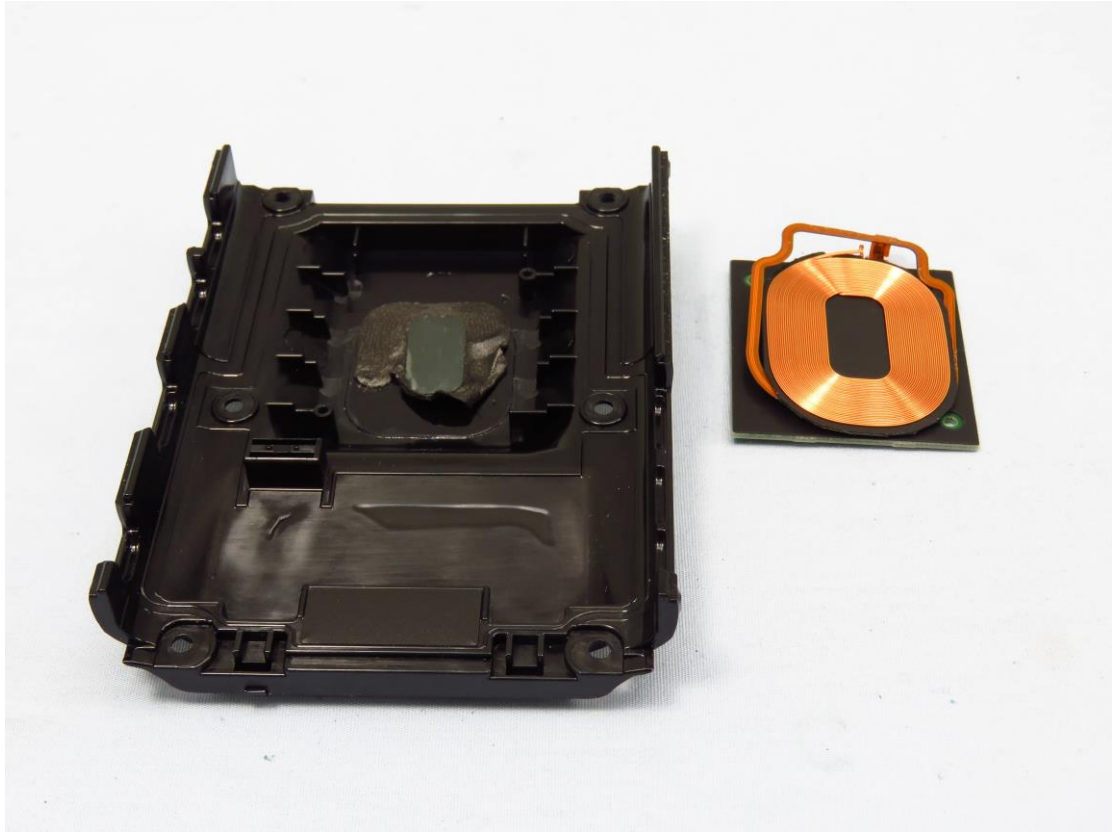

Brand: DENSO

Model:DWI003

Host photo (BHT-1800QWB-3)

RF(NFC) Chip

NFC Antenna location