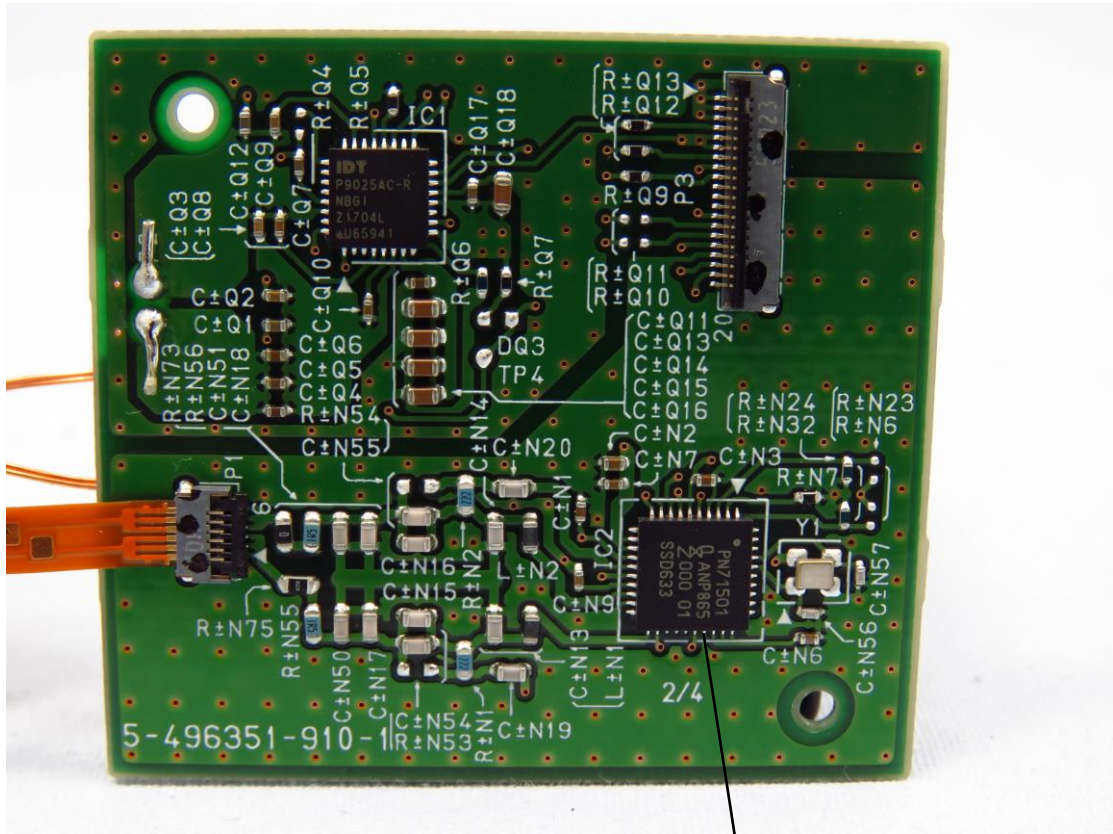

Brand: DENSO

Model:DWI003

Host photo (BHT-1800QWB-3)

RF(NFC) Chip

NFC Antenna location