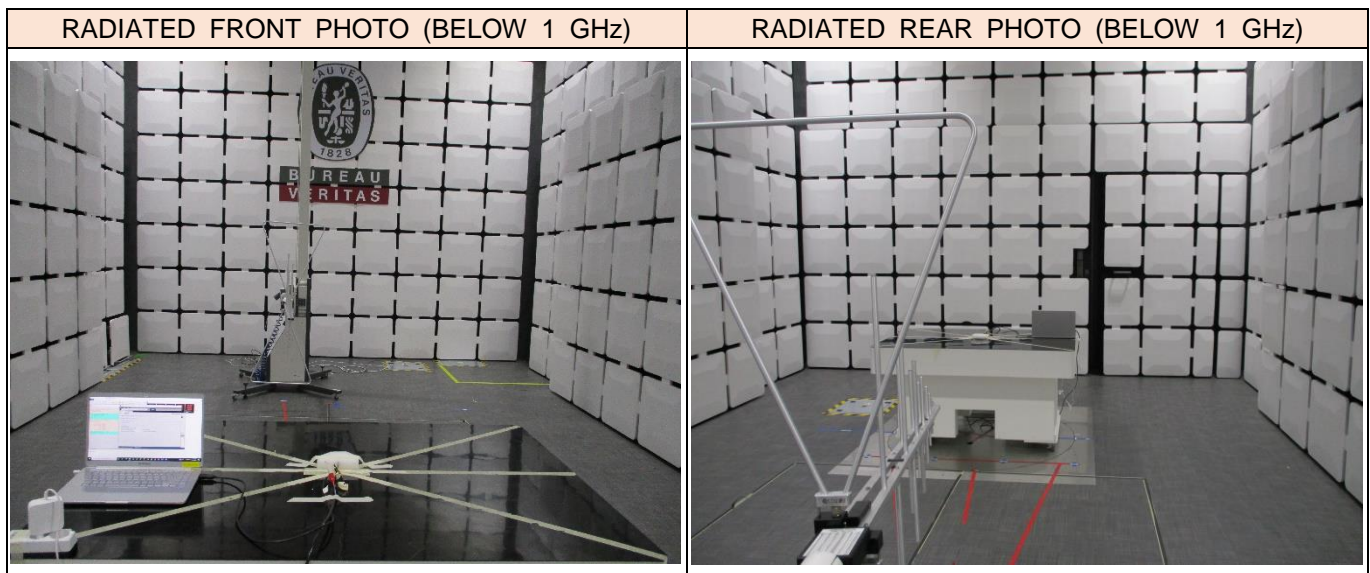

RADIATED RF MEASUREMENT SETUP (BELOW 1 GHz)