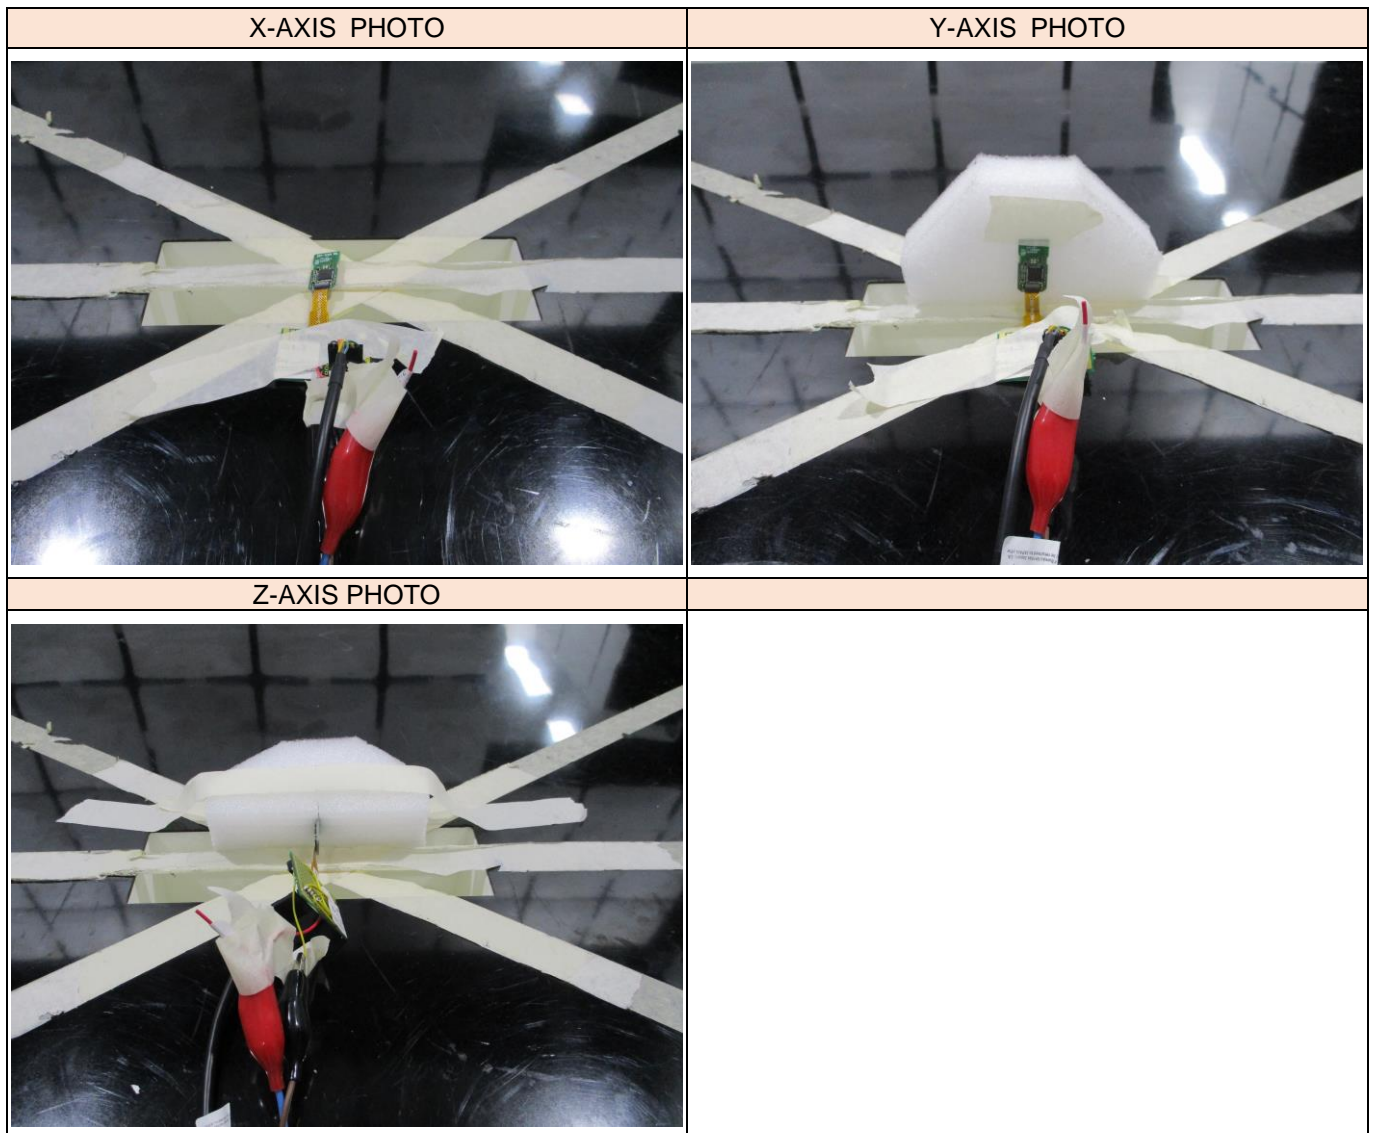

## RADIATED RF MEASUREMENT SETUP (BELOW 30 MHz)

## RADIATED RF MEASUREMENT SETUP (BELOW 1 GHz)

**RADIATED RF MEASUREMENT SETUP (1 - 18 GHz)**

**AC CONDUCTED EMISSIONS MEASUREMENT SETUP**

**RADIATED RF MEASUREMENT SETUP FOR CONFIGURATION**

**- End of report -**