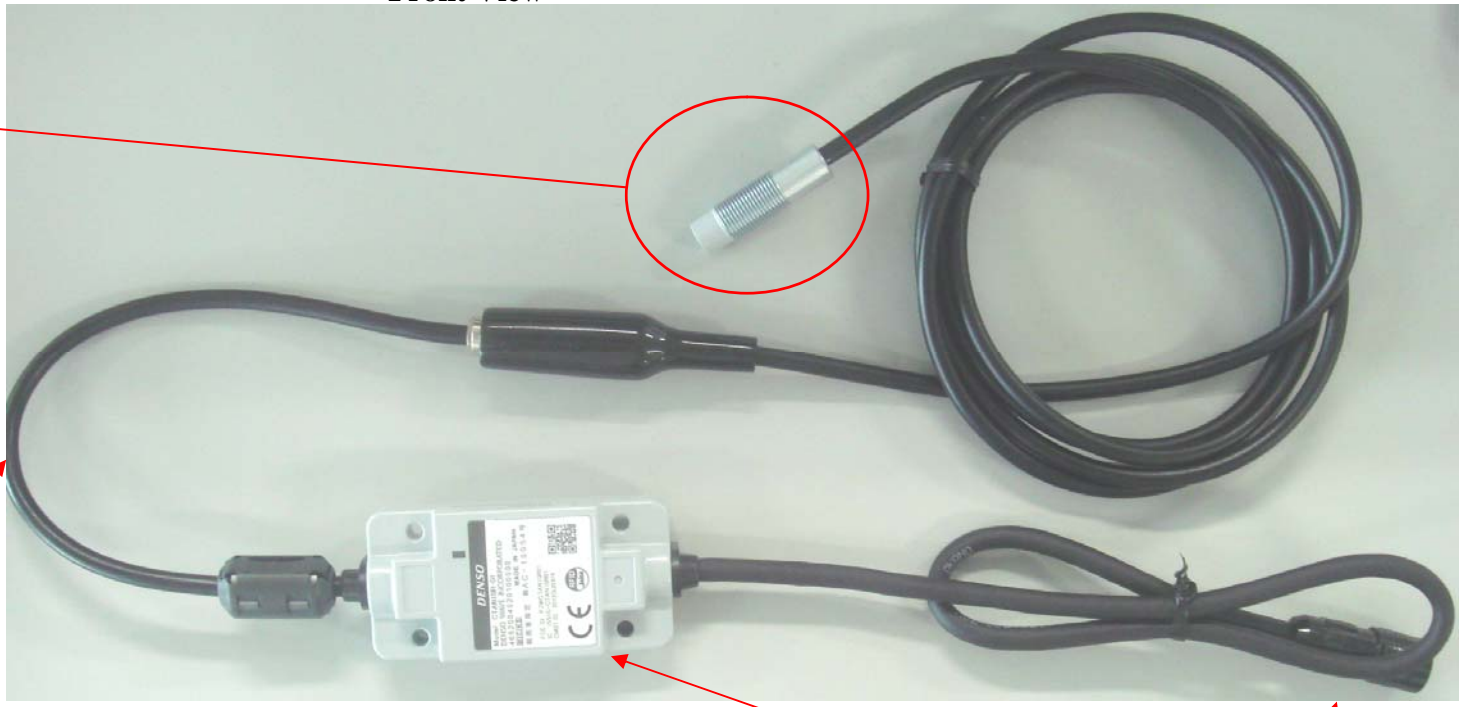

CTAN10R-01

Side View

Antenna Side

Front View

Coaxial Cable

Side View

Sticker Image

I/F Cable

Bottom View

Ferrite Core

Antenna is not removable from controller.