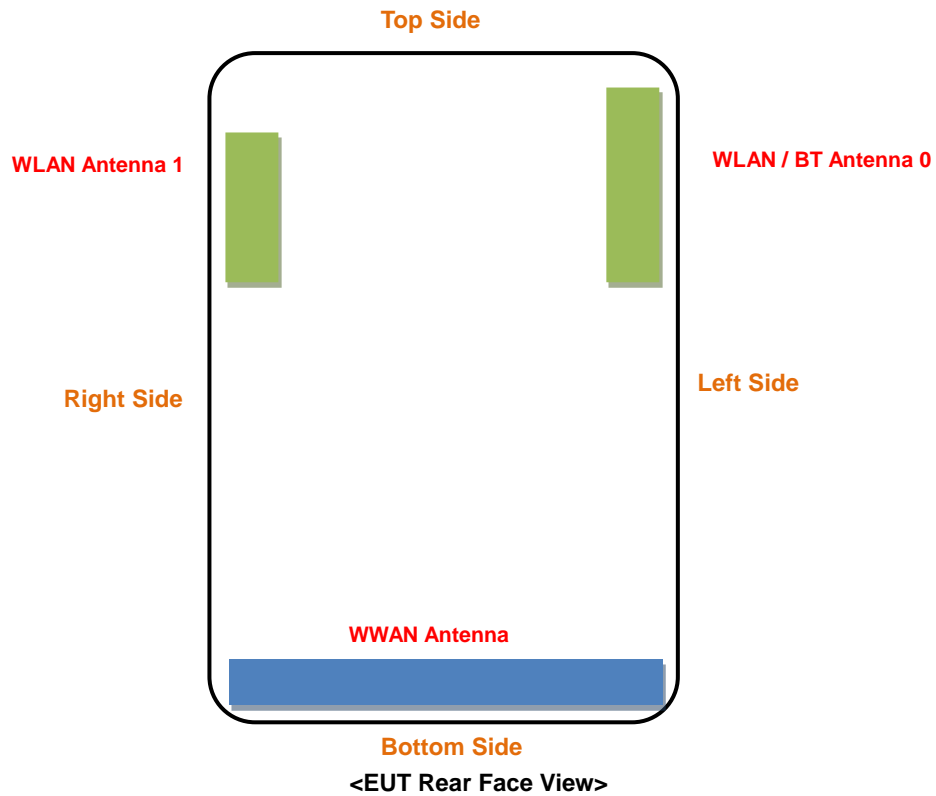

SAR Test Report

<Photographs of EUT>

Battery 1

Battery 2

SAR Test Report

Battery 3

Battery 4

SAR Test Report

<Antenna Location>

The separation distance for antenna to edge:

Antenna	To Top Side (mm)	To Bottom Side (mm)	To Left Side (mm)	To Right Side (mm)
WWAN Ant 0	140.5	5.27	7.11	7.11
WLAN/BT Ant 0	12.65	129.5	7.11	65.5
WLAN Ant 1	26.13	129.5	66.5	7.11

SAR Test Report

<Photographs of SAR Setup>

Head - Right Cheek

Head - Left Cheek

Body worn - Front Face of EUT at 10 mm

Body worn - Rear Face of EUT at 10 mm

SAR Test Report