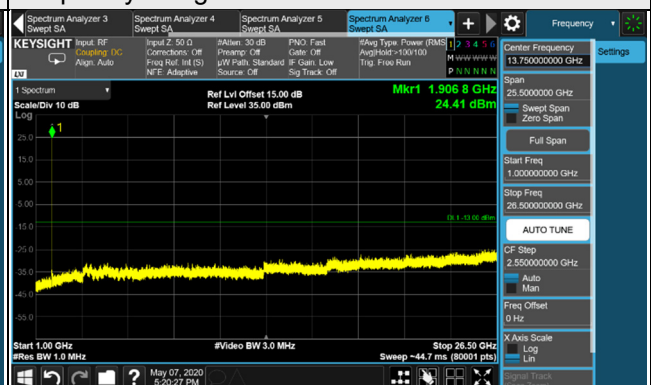

Frequency Range : 9kHz~1GHz

Frequency Range : 1GHz~26.5GHz

Channel 9538 (1907.6MHz)

Frequency Range : 9kHz~1GHz

Frequency Range : 1GHz~26.5GHz

*The 9kHz signal over the limit is from Spectrum.

HSDPA

Channel 9262 (1852.4MHz)

*The 9kHz signal over the limit is from Spectrum.