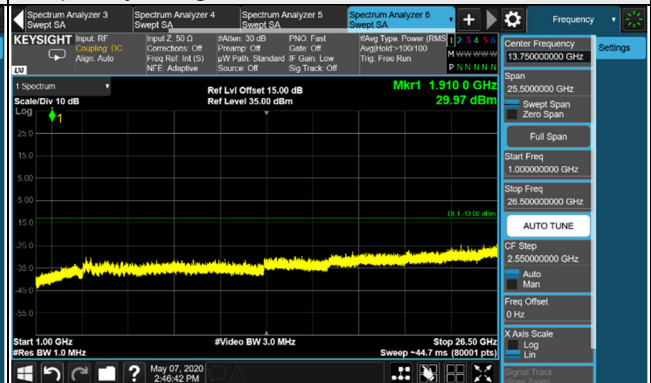

Frequency Range : 1GHz~26.5GHz

*The 9kHz signal over the limit is from Spectrum.