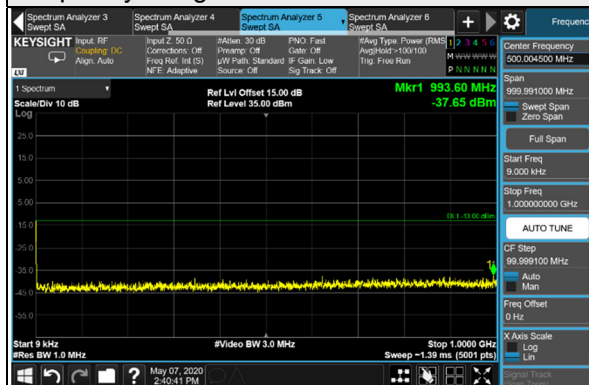

Channel 661 (1880.0MHz)

Frequency Range : 9kHz~1GHz