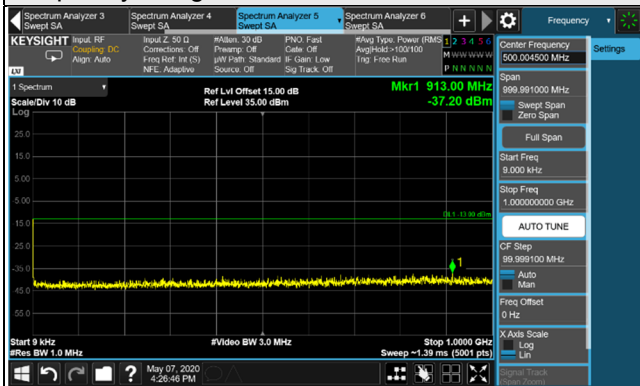

EDGE

Channel 512 (1850.2MHz)

Frequency Range : 9kHz~1GHz

Frequency Range : 1GHz~26.5GHz

Channel 661 (1880.0MHz)

Frequency Range : 9kHz~1GHz

Frequency Range : 1GHz~26.5GHz

Channel 810 (1909.8MHz)

Frequency Range : 9kHz~1GHz

Frequency Range : 1GHz~26.5GHz

*The 9kHz signal over the limit is from Spectrum.

WCDMA

Channel 9262 (1852.4MHz)

Frequency Range : 9kHz~1GHz

Frequency Range : 1GHz~26.5GHz

Channel 9400 (1880.0MHz)