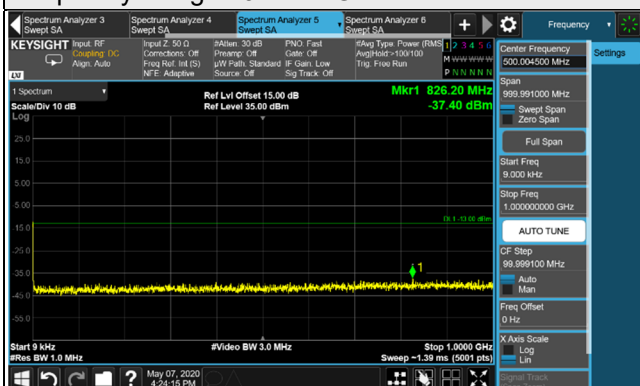

HSDPA

Channel 9262 (1852.4MHz)

Frequency Range : 9kHz~1GHz

Frequency Range : 1GHz~26.5GHz