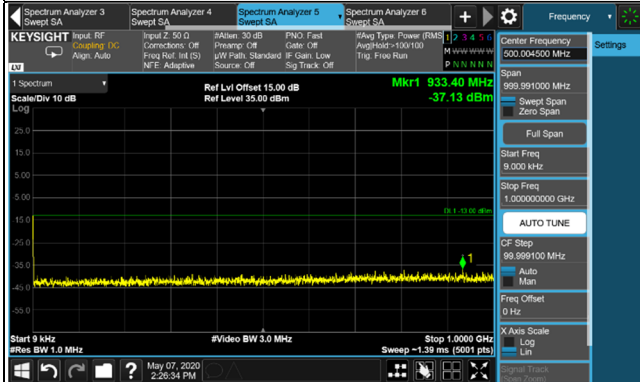

4.7.2 Test Setup

4.7.3 Test Procedure

- The EUT makes a phone call to the communication simulator. All measurements were done at low, middle and high operational frequency range.
- Measuring frequency range is from 9 kHz to 1GHz. 20dB attenuation pad is connected with spectrum. RBW=1MHz and VBW=3MHz is used for conducted emission measurement.
- Measuring frequency range is from 1GHz to 20GHz or 26.5GHz. 20dB attenuation pad is connected with spectrum. RBW=1MHz and VBW=3MHz is used for conducted emission measurement.

Channel 810 (1909.8MHz)

Frequency Range : 9kHz~1GHz

Frequency Range : 1GHz~26.5GHz

*The 9kHz signal over the limit is from Spectrum.

GPRS

Channel 512 (1850.2MHz)

Frequency Range : 9kHz~1GHz

Frequency Range : 1GHz~26.5GHz