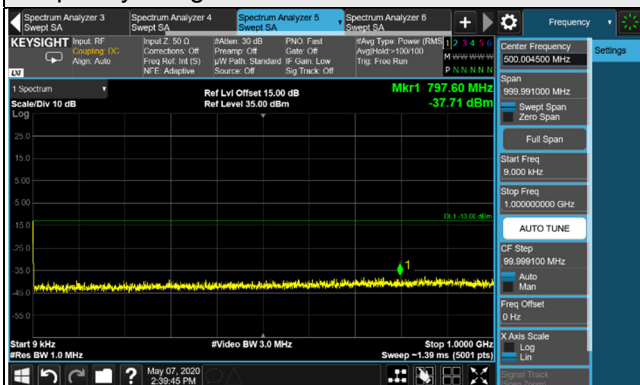

Channel 661 (1880.0MHz)

Frequency Range : 9kHz~1GHz