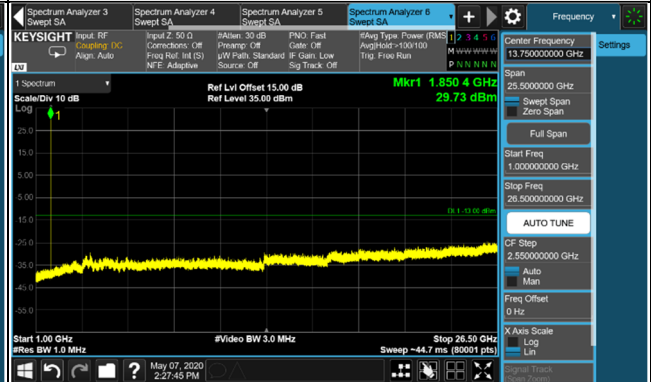

4.7.2 Test Setup

4.7.3 Test Procedure

- The EUT makes a phone call to the communication simulator. All measurements were done at low, middle and high operational frequency range.
- Measuring frequency range is from 9 kHz to 1GHz. 20dB attenuation pad is connected with spectrum. RBW=1MHz and VBW=3MHz is used for conducted emission measurement.
- Measuring frequency range is from 1GHz to 20GHz or 26.5GHz. 20dB attenuation pad is connected with spectrum. RBW=1MHz and VBW=3MHz is used for conducted emission measurement.

Channel 810 (1909.8MHz)

Frequency Range : 9kHz~1GHz

Frequency Range : 1GHz~26.5GHz

*The 9kHz signal over the limit is from Spectrum.

GPRS

Channel 512 (1850.2MHz)

Frequency Range : 9kHz~1GHz

Frequency Range : 1GHz~26.5GHz