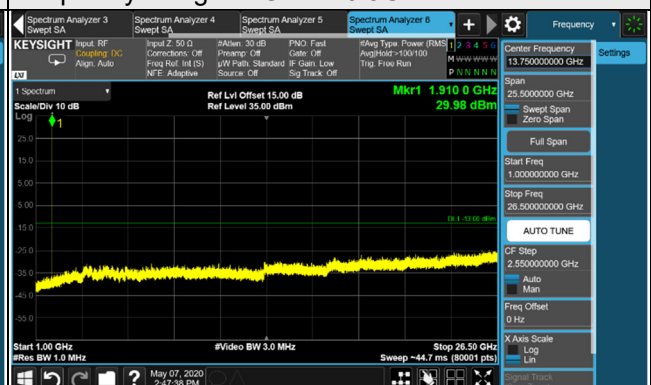

Channel 661 (1880.0MHz)

Frequency Range : 9kHz~1GHz

Frequency Range : 1GHz~26.5GHz

Channel 810 (1909.8MHz)

Frequency Range : 9kHz~1GHz

Frequency Range : 1GHz~26.5GHz

*The 9kHz signal over the limit is from Spectrum.

EDGE

Channel 512 (1850.2MHz)

Frequency Range : 9kHz~1GHz

Frequency Range : 1GHz~26.5GHz

Channel 661 (1880.0MHz)

Frequency Range : 9kHz~1GHz

Frequency Range : 1GHz~26.5GHz

Channel 810 (1909.8MHz)