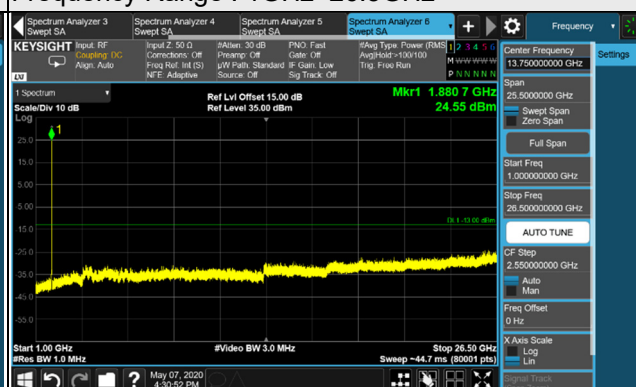

4.7 Conducted Spurious Emissions

4.7.1 Limits of Conducted Spurious Emissions Measurement

The power of any emission outside of the authorized operating frequency ranges must be attenuated below the transmitting power (P) by a factor of at least $43 + 10 \log(P)$ dB. The emission limit equal to -13dBm .

Frequency Range : 9kHz~1GHz

Frequency Range : 1GHz~26.5GHz

Channel 9400 (1880.0MHz)

Frequency Range : 9kHz~1GHz

Frequency Range : 1GHz~26.5GHz

Channel 9538 (1907.6MHz)

Frequency Range : 9kHz~1GHz

Frequency Range : 1GHz~26.5GHz

*The 9kHz signal over the limit is from Spectrum.