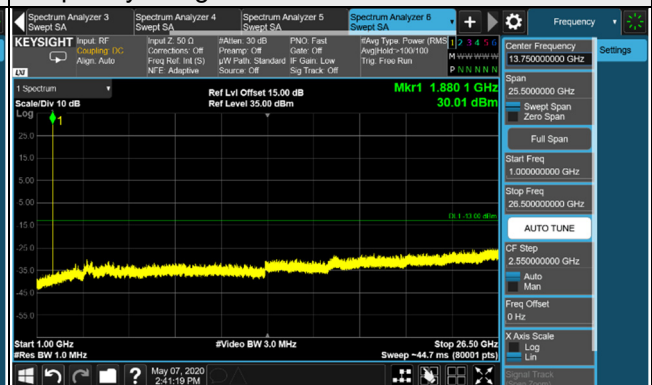

4.7.2 Test Setup

4.7.3 Test Procedure

- The EUT makes a phone call to the communication simulator. All measurements were done at low, middle and high operational frequency range.
- Measuring frequency range is from 9 kHz to 1GHz. 20dB attenuation pad is connected with spectrum. RBW=1MHz and VBW=3MHz is used for conducted emission measurement.
- Measuring frequency range is from 1GHz to 20GHz or 26.5GHz. 20dB attenuation pad is connected with spectrum. RBW=1MHz and VBW=3MHz is used for conducted emission measurement.

4.7.4 Test Results

GSM

Channel 512 (1850.2MHz)

Frequency Range : 9kHz~1GHz

Frequency Range : 1GHz~26.5GHz

Channel 661 (1880.0MHz)

Frequency Range : 9kHz~1GHz

Frequency Range : 1GHz~26.5GHz

Channel 810 (1909.8MHz)

Frequency Range : 9kHz~1GHz

Frequency Range : 1GHz~26.5GHz

*The 9kHz signal over the limit is from Spectrum.

GPRS

Channel 512 (1850.2MHz)

Frequency Range : 9kHz~1GHz

Frequency Range : 1GHz~26.5GHz