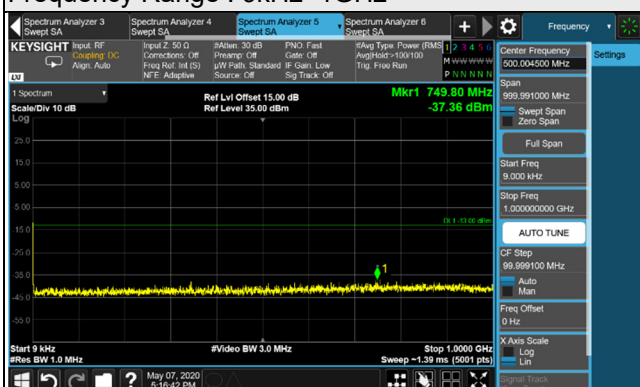

4.7 Conducted Spurious Emissions

4.7.1 Limits of Conducted Spurious Emissions Measurement

The power of any emission outside of the authorized operating frequency ranges must be attenuated below the transmitting power (P) by a factor of at least $43 + 10 \log(P)$ dB. The emission limit equal to -13dBm .

4.7.2 Test Setup

4.7.3 Test Procedure

- The EUT makes a phone call to the communication simulator. All measurements were done at low, middle and high operational frequency range.
- Measuring frequency range is from 9 kHz to 1GHz. 20dB attenuation pad is connected with spectrum. RBW=1MHz and VBW=3MHz is used for conducted emission measurement.
- Measuring frequency range is from 1GHz to 20GHz or 26.5GHz. 20dB attenuation pad is connected with spectrum. RBW=1MHz and VBW=3MHz is used for conducted emission measurement.

Frequency Range : 9kHz~1GHz

Frequency Range : 1GHz~26.5GHz

Channel 9400 (1880.0MHz)

Frequency Range : 9kHz~1GHz

Frequency Range : 1GHz~26.5GHz

Channel 9538 (1907.6MHz)

Frequency Range : 9kHz~1GHz

Frequency Range : 1GHz~26.5GHz

*The 9kHz signal over the limit is from Spectrum.