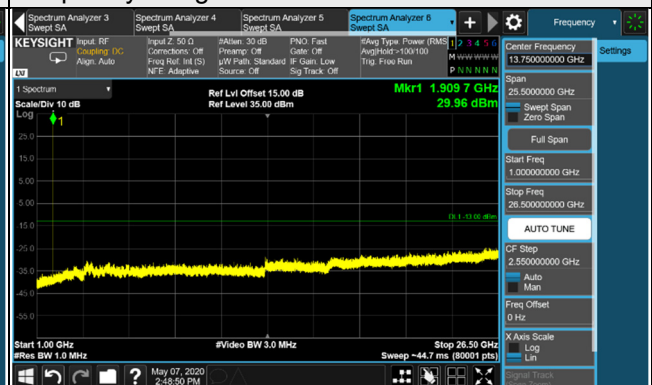

4.7.2 Test Setup

4.7.3 Test Procedure

- The EUT makes a phone call to the communication simulator. All measurements were done at low, middle and high operational frequency range.
- Measuring frequency range is from 9 kHz to 1GHz. 20dB attenuation pad is connected with spectrum. RBW=1MHz and VBW=3MHz is used for conducted emission measurement.
- Measuring frequency range is from 1GHz to 20GHz or 26.5GHz. 20dB attenuation pad is connected with spectrum. RBW=1MHz and VBW=3MHz is used for conducted emission measurement.

4.7.4 Test Results

GSM

Channel 512 (1850.2MHz)

Frequency Range : 9kHz~1GHz

Frequency Range : 1GHz~26.5GHz

Channel 661 (1880.0MHz)

Frequency Range : 9kHz~1GHz

Frequency Range : 1GHz~26.5GHz

Channel 810 (1909.8MHz)

Frequency Range : 9kHz~1GHz

Frequency Range : 1GHz~26.5GHz

*The 9kHz signal over the limit is from Spectrum.

GPRS

Channel 512 (1850.2MHz)

Frequency Range : 9kHz~1GHz

Frequency Range : 1GHz~26.5GHz