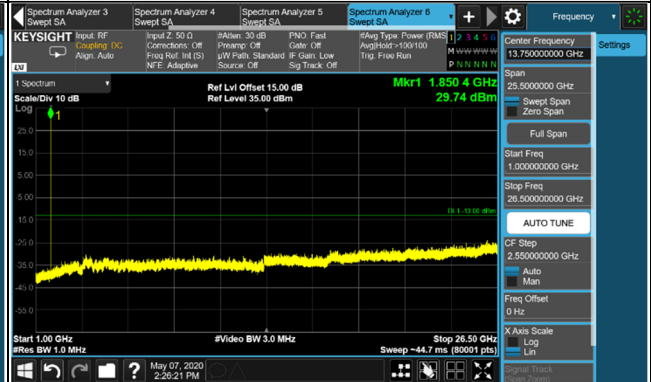

Channel 661 (1880.0MHz)

Frequency Range : 9kHz~1GHz

Frequency Range : 1GHz~26.5GHz

Channel 810 (1909.8MHz)

Frequency Range : 9kHz~1GHz

Frequency Range : 1GHz~26.5GHz

*The 9kHz signal over the limit is from Spectrum.

EDGE

Channel 512 (1850.2MHz)

Frequency Range : 9kHz~1GHz

Frequency Range : 1GHz~26.5GHz

Channel 661 (1880.0MHz)

Frequency Range : 9kHz~1GHz

Frequency Range : 1GHz~26.5GHz

Channel 810 (1909.8MHz)