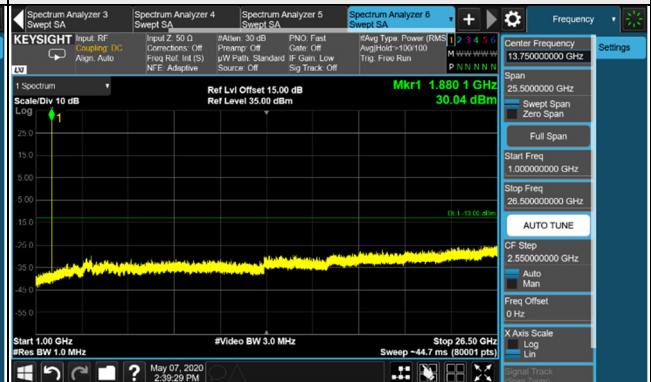

EDGE

Channel 512 (1850.2MHz)

Frequency Range : 9kHz~1GHz

Frequency Range : 1GHz~26.5GHz

Channel 661 (1880.0MHz)

Frequency Range : 9kHz~1GHz

Frequency Range : 1GHz~26.5GHz

Channel 810 (1909.8MHz)