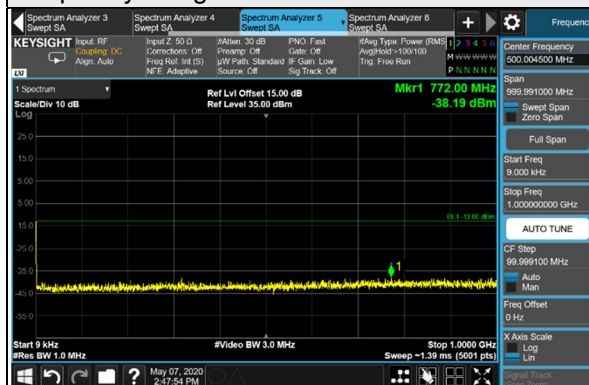

4.7.2 Test Setup

4.7.3 Test Procedure

- The EUT makes a phone call to the communication simulator. All measurements were done at low, middle and high operational frequency range.
- Measuring frequency range is from 9 kHz to 1GHz. 20dB attenuation pad is connected with spectrum. RBW=1MHz and VBW=3MHz is used for conducted emission measurement.
- Measuring frequency range is from 1GHz to 20GHz or 26.5GHz. 20dB attenuation pad is connected with spectrum. RBW=1MHz and VBW=3MHz is used for conducted emission measurement.

Channel 810 (1909.8MHz)

Frequency Range : 9kHz~1GHz

Frequency Range : 1GHz~26.5GHz

*The 9kHz signal over the limit is from Spectrum.

GPRS

Channel 512 (1850.2MHz)

Frequency Range : 9kHz~1GHz

Frequency Range : 1GHz~26.5GHz