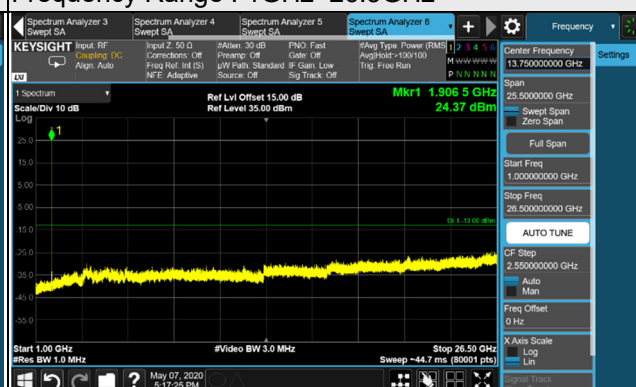

4.7 Conducted Spurious Emissions

4.7.1 Limits of Conducted Spurious Emissions Measurement

The power of any emission outside of the authorized operating frequency ranges must be attenuated below the transmitting power (P) by a factor of at least $43 + 10 \log(P)$ dB. The emission limit equal to -13dBm .

Frequency Range : 9kHz~1GHz

Frequency Range : 1GHz~26.5GHz

Channel 9400 (1880.0MHz)

Frequency Range : 9kHz~1GHz

Frequency Range : 1GHz~26.5GHz

Channel 9538 (1907.6MHz)

Frequency Range : 9kHz~1GHz

Frequency Range : 1GHz~26.5GHz

*The 9kHz signal over the limit is from Spectrum.