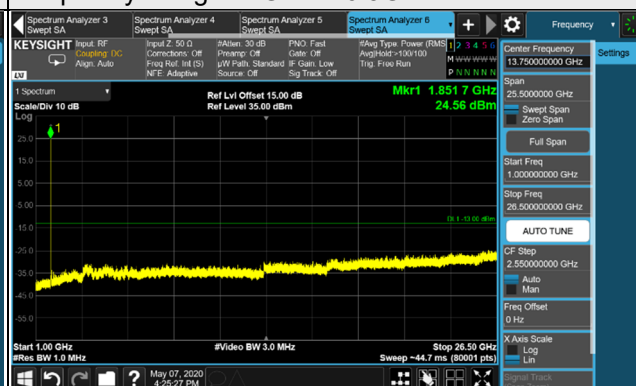

HSDPA

Channel 9262 (1852.4MHz)

Frequency Range : 9kHz~1GHz

Frequency Range : 1GHz~26.5GHz

Channel 9400 (1880.0MHz)

Frequency Range : 9kHz~1GHz

Frequency Range : 1GHz~26.5GHz

Channel 9538 (1907.6MHz)

Frequency Range : 9kHz~1GHz

Frequency Range : 1GHz~26.5GHz

*The 9kHz signal over the limit is from Spectrum.