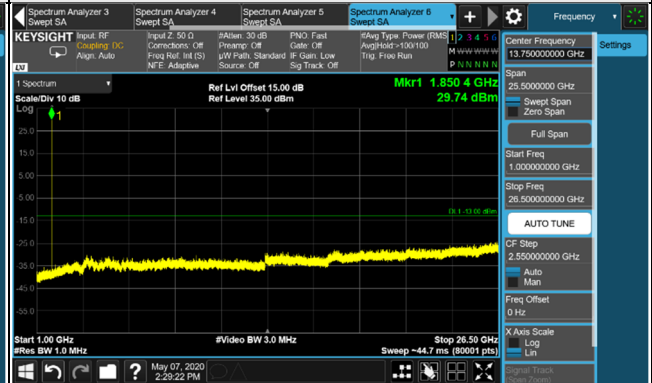

4.7.2 Test Setup

4.7.3 Test Procedure

- The EUT makes a phone call to the communication simulator. All measurements were done at low, middle and high operational frequency range.
- Measuring frequency range is from 9 kHz to 1GHz. 20dB attenuation pad is connected with spectrum. RBW=1MHz and VBW=3MHz is used for conducted emission measurement.
- Measuring frequency range is from 1GHz to 20GHz or 26.5GHz. 20dB attenuation pad is connected with spectrum. RBW=1MHz and VBW=3MHz is used for conducted emission measurement.

4.7.4 Test Results

GSM

Channel 512 (1850.2MHz)

Frequency Range : 9kHz~1GHz

Frequency Range : 1GHz~26.5GHz

Channel 661 (1880.0MHz)

Frequency Range : 9kHz~1GHz

Frequency Range : 1GHz~26.5GHz

Channel 810 (1909.8MHz)

Frequency Range : 9kHz~1GHz

Frequency Range : 1GHz~26.5GHz

*The 9kHz signal over the limit is from Spectrum.

GPRS

Channel 512 (1850.2MHz)

Frequency Range : 9kHz~1GHz

Frequency Range : 1GHz~26.5GHz