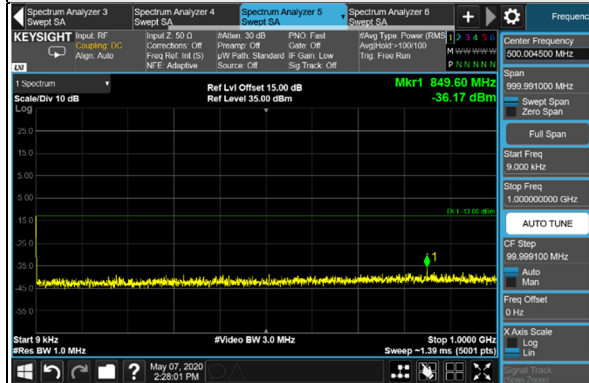

4.7.4 Test Results

GSM

Channel 512 (1850.2MHz)

Frequency Range : 9kHz~1GHz