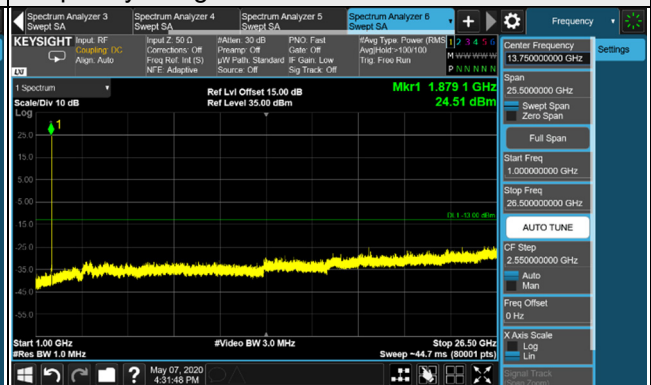

Frequency Range : 1GHz~26.5GHz