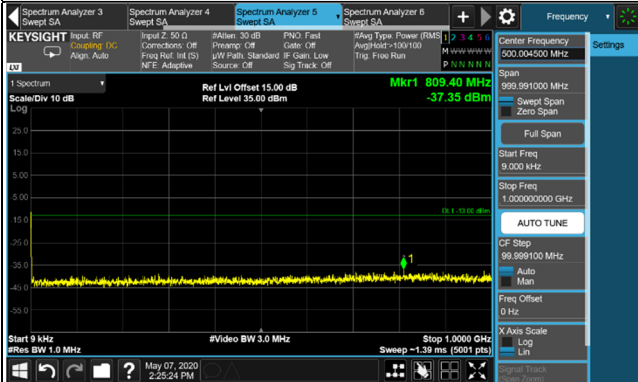

4.7.2 Test Setup

4.7.3 Test Procedure

- The EUT makes a phone call to the communication simulator. All measurements were done at low, middle and high operational frequency range.
- Measuring frequency range is from 9 kHz to 1GHz. 20dB attenuation pad is connected with spectrum. RBW=1MHz and VBW=3MHz is used for conducted emission measurement.
- Measuring frequency range is from 1GHz to 20GHz or 26.5GHz. 20dB attenuation pad is connected with spectrum. RBW=1MHz and VBW=3MHz is used for conducted emission measurement.

Channel 661 (1880.0MHz)

Frequency Range : 9kHz~1GHz

Frequency Range : 1GHz~26.5GHz

Channel 810 (1909.8MHz)

Frequency Range : 9kHz~1GHz

Frequency Range : 1GHz~26.5GHz

*The 9kHz signal over the limit is from Spectrum.

EDGE

Channel 512 (1850.2MHz)

Frequency Range : 9kHz~1GHz

Frequency Range : 1GHz~26.5GHz

Channel 661 (1880.0MHz)

Frequency Range : 9kHz~1GHz

Frequency Range : 1GHz~26.5GHz

Channel 810 (1909.8MHz)