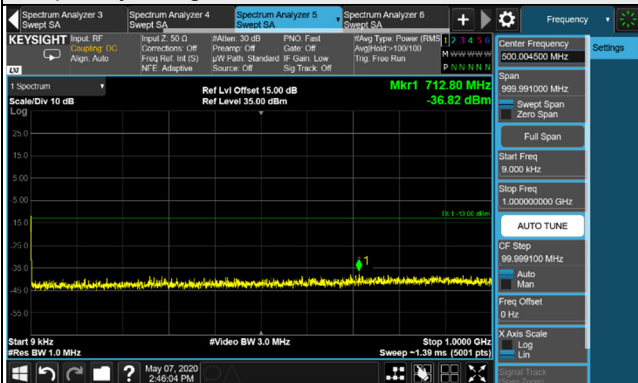

EDGE

Channel 512 (1850.2MHz)

Frequency Range : 9kHz~1GHz

Frequency Range : 1GHz~26.5GHz

Channel 661 (1880.0MHz)

Frequency Range : 9kHz~1GHz

Frequency Range : 1GHz~26.5GHz

Channel 810 (1909.8MHz)

Frequency Range : 9kHz~1GHz

Frequency Range : 1GHz~26.5GHz

*The 9kHz signal over the limit is from Spectrum.

WCDMA

Channel 9262 (1852.4MHz)

Frequency Range : 9kHz~1GHz

Frequency Range : 1GHz~26.5GHz

Channel 9400 (1880.0MHz)