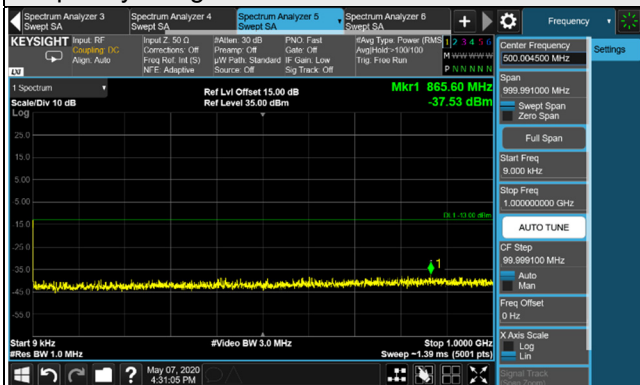

Channel 9400 (1880.0MHz)

Frequency Range : 9kHz~1GHz