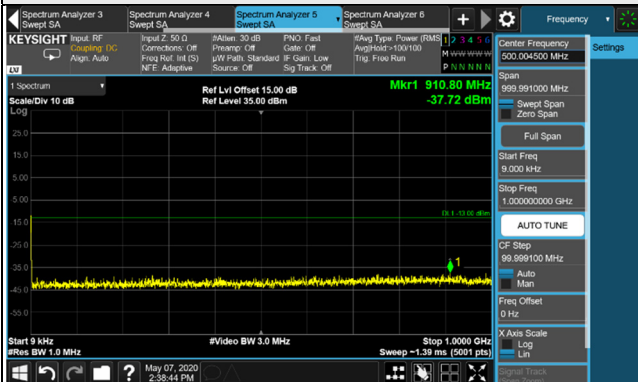

EDGE

Channel 512 (1850.2MHz)

Frequency Range : 9kHz~1GHz

Frequency Range : 1GHz~26.5GHz

Channel 661 (1880.0MHz)

Frequency Range : 9kHz~1GHz

Frequency Range : 1GHz~26.5GHz

Channel 810 (1909.8MHz)

Frequency Range : 9kHz~1GHz

Frequency Range : 1GHz~26.5GHz

*The 9kHz signal over the limit is from Spectrum.

WCDMA

Channel 9262 (1852.4MHz)

Frequency Range : 9kHz~1GHz

Frequency Range : 1GHz~26.5GHz

Channel 9400 (1880.0MHz)