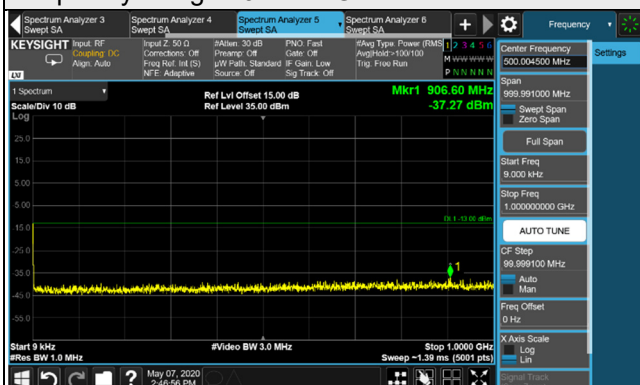

Channel 661 (1880.0MHz)

Frequency Range : 9kHz~1GHz

Frequency Range : 1GHz~26.5GHz

Channel 810 (1909.8MHz)

Frequency Range : 9kHz~1GHz

Frequency Range : 1GHz~26.5GHz

*The 9kHz signal over the limit is from Spectrum.

EDGE

Channel 512 (1850.2MHz)

Frequency Range : 9kHz~1GHz

Frequency Range : 1GHz~26.5GHz

Channel 661 (1880.0MHz)

Frequency Range : 9kHz~1GHz

Frequency Range : 1GHz~26.5GHz

Channel 810 (1909.8MHz)