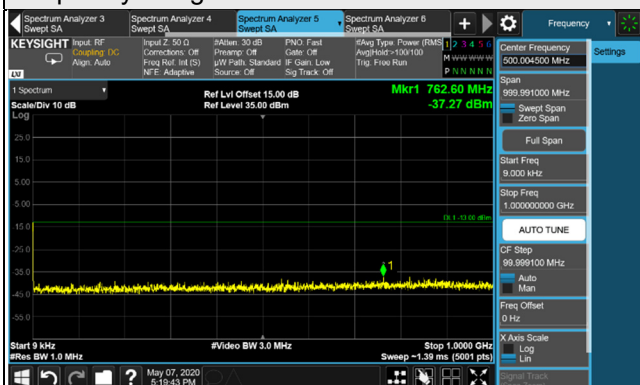

Frequency Range : 9kHz~1GHz

Frequency Range : 1GHz~26.5GHz

*The 9kHz signal over the limit is from Spectrum.

WCDMA

Channel 9262 (1852.4MHz)

Frequency Range : 9kHz~1GHz

Frequency Range : 1GHz~26.5GHz

Channel 9400 (1880.0MHz)

Frequency Range : 9kHz~1GHz

Frequency Range : 1GHz~26.5GHz

Channel 9538 (1907.6MHz)

Frequency Range : 9kHz~1GHz

Frequency Range : 1GHz~26.5GHz

*The 9kHz signal over the limit is from Spectrum.

HSDPA

Channel 9262 (1852.4MHz)

*The 9kHz signal over the limit is from Spectrum.