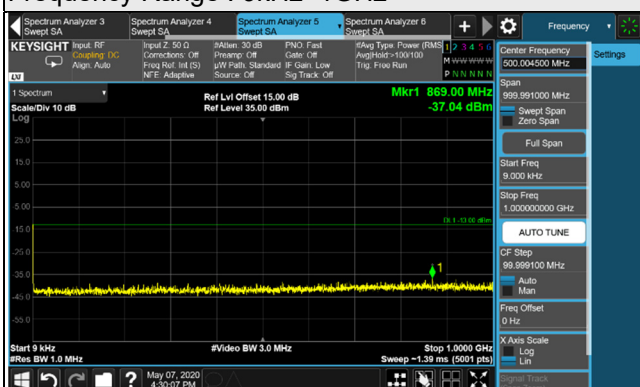

4.7 Conducted Spurious Emissions

4.7.1 Limits of Conducted Spurious Emissions Measurement

The power of any emission outside of the authorized operating frequency ranges must be attenuated below the transmitting power (P) by a factor of at least $43 + 10 \log(P)$ dB. The emission limit equal to -13dBm .

Frequency Range : 9kHz~1GHz

Frequency Range : 1GHz~26.5GHz

Channel 9400 (1880.0MHz)

Frequency Range : 9kHz~1GHz

Frequency Range : 1GHz~26.5GHz

Channel 9538 (1907.6MHz)

Frequency Range : 9kHz~1GHz

Frequency Range : 1GHz~26.5GHz

*The 9kHz signal over the limit is from Spectrum.