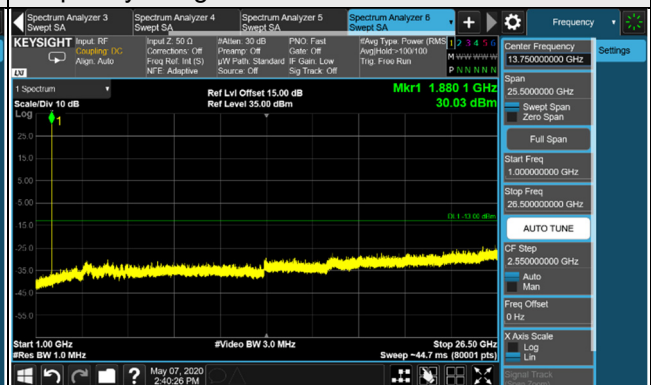

Frequency Range : 1GHz~26.5GHz