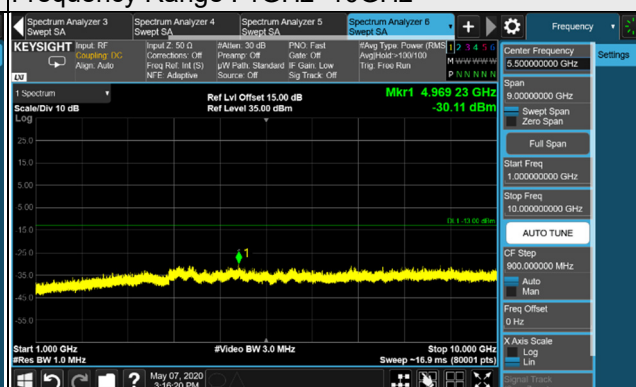

Frequency Range : 9kHz~1GHz

Frequency Range : 1GHz~10GHz

Channel 4182 (836.4MHz)

Frequency Range : 9kHz~1GHz

Frequency Range : 1GHz~10GHz

Channel 4233 (846.6MHz)

Frequency Range : 9kHz~1GHz

Frequency Range : 1GHz~10GHz

*The 9kHz signal over the limit is from Spectrum.

HSUPA

Channel 4132 (826.4MHz)

Frequency Range : 9kHz~1GHz

Frequency Range : 1GHz~10GHz

Channel 4182 (836.4MHz)

Frequency Range : 9kHz~1GHz

Frequency Range : 1GHz~10GHz