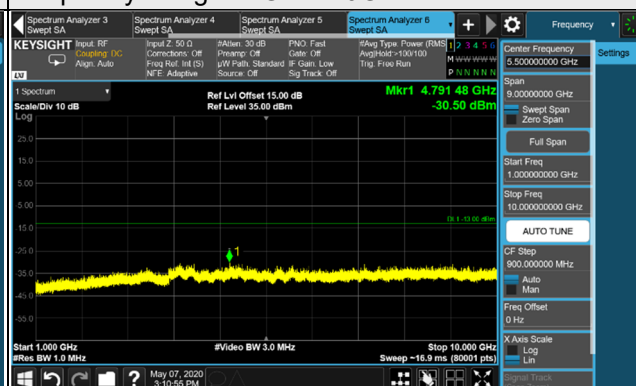

EDGE

Channel 128 (824.2MHz)

Frequency Range : 9kHz~1GHz

Frequency Range : 1GHz~10GHz

Channel 189 (836.4MHz)

Frequency Range : 9kHz~1GHz

Frequency Range : 1GHz~10GHz

Channel 251 (848.8MHz)

Frequency Range : 9kHz~1GHz

Frequency Range : 1GHz~10GHz

*The 9kHz signal over the limit is from Spectrum.

WCDMA

Channel 4132 (826.4MHz)

Frequency Range : 9kHz~1GHz

Frequency Range : 1GHz~10GHz

Channel 4182 (836.4MHz)