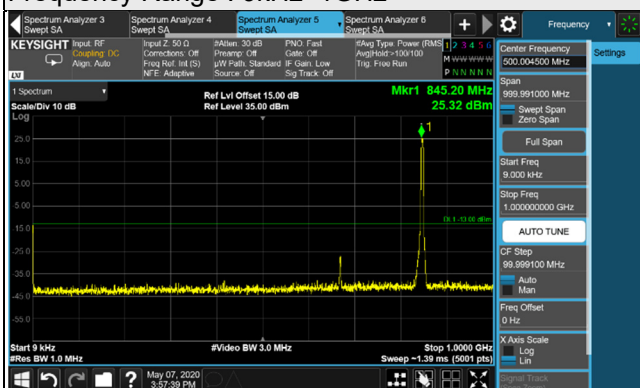

Frequency Range : 9kHz~1GHz

Frequency Range : 1GHz~10GHz

Channel 4233 (846.6MHz)

Frequency Range : 9kHz~1GHz

Frequency Range : 1GHz~10GHz

*The 9kHz signal over the limit is from Spectrum.

HSDPA

Channel 4132 (826.4MHz)