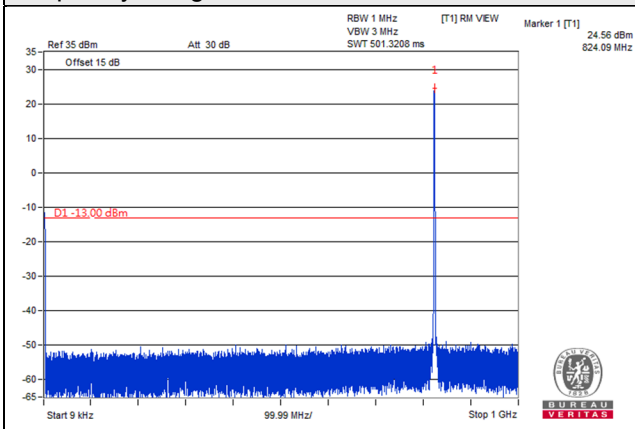

Channel 4233 (846.6MHz)

Frequency Range : 9kHz~1GHz

Frequency Range : 1GHz~10GHz

*The 9kHz signal over the limit is from Spectrum.

LTE Band 5, Channel Bandwidth 1.4MHz

Channel 20407 (824.7MHz)

Frequency Range : 9kHz~1GHz

Frequency Range : 1GHz~9GHz

Channel 20525 (836.5MHz)

Frequency Range : 9kHz~1GHz

Frequency Range : 1GHz~9GHz

Channel 20643 (848.3MHz)

Frequency Range : 9kHz~1GHz

Frequency Range : 1GHz~9GHz

*The 9kHz signal over the limit is from Spectrum.

LTE Band 5, Channel Bandwidth 3MHz

Channel 20415 (825.5MHz)

Frequency Range : 9kHz~1GHz

Frequency Range : 1GHz~9GHz

Channel 20525 (836.5MHz)

Frequency Range : 9kHz~1GHz

Frequency Range : 1GHz~9GHz

Channel 20635 (847.5MHz)