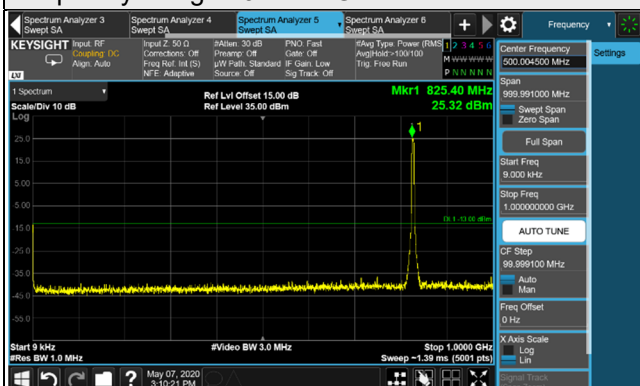

EDGE

Channel 128 (824.2MHz)

Frequency Range : 9kHz~1GHz

Frequency Range : 1GHz~10GHz

Channel 189 (836.4MHz)

Frequency Range : 9kHz~1GHz

Frequency Range : 1GHz~10GHz

Channel 251 (848.8MHz)

Frequency Range : 9kHz~1GHz

Frequency Range : 1GHz~10GHz

*The 9kHz signal over the limit is from Spectrum.

WCDMA

Channel 4132 (826.4MHz)

Frequency Range : 9kHz~1GHz

Frequency Range : 1GHz~10GHz

Channel 4182 (836.4MHz)