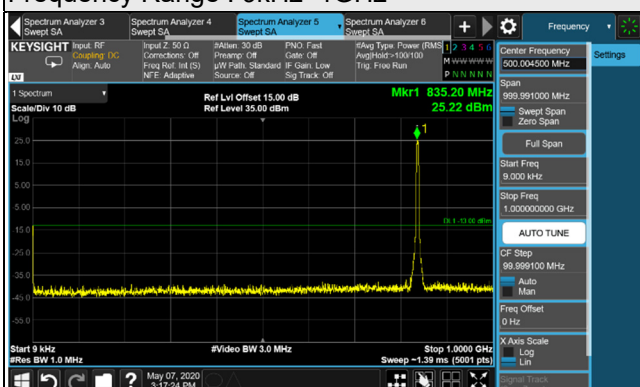

Channel 4182 (836.4MHz)

Frequency Range : 9kHz~1GHz