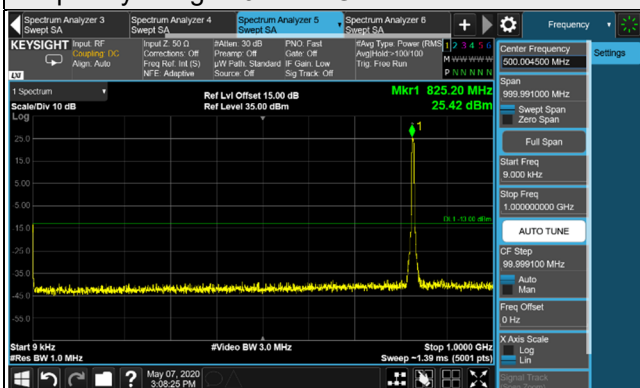

*The 9kHz signal over the limit is from Spectrum.

HSUPA

Channel 4132 (826.4MHz)

Frequency Range : 9kHz~1GHz

Frequency Range : 1GHz~10GHz

Channel 4182 (836.4MHz)

Frequency Range : 9kHz~1GHz

Frequency Range : 1GHz~10GHz