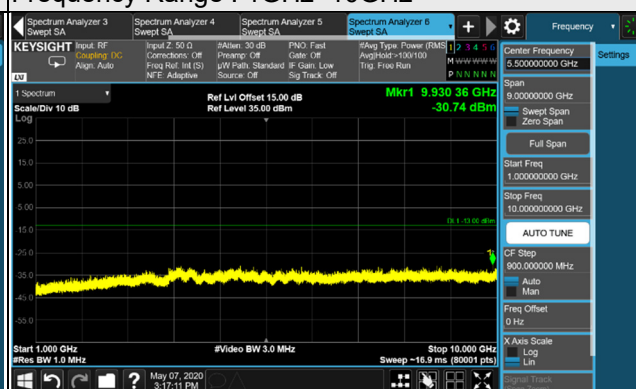

*The 9kHz signal over the limit is from Spectrum.

HSUPA

Channel 4132 (826.4MHz)

Frequency Range : 9kHz~1GHz

Frequency Range : 1GHz~10GHz

Channel 4182 (836.4MHz)

Frequency Range : 9kHz~1GHz

Frequency Range : 1GHz~10GHz

Channel 4233 (846.6MHz)

Frequency Range : 9kHz~1GHz

Frequency Range : 1GHz~10GHz

*The 9kHz signal over the limit is from Spectrum.

LTE Band 5, Channel Bandwidth 1.4MHz

Channel 20407 (824.7MHz)

Frequency Range : 9kHz~1GHz