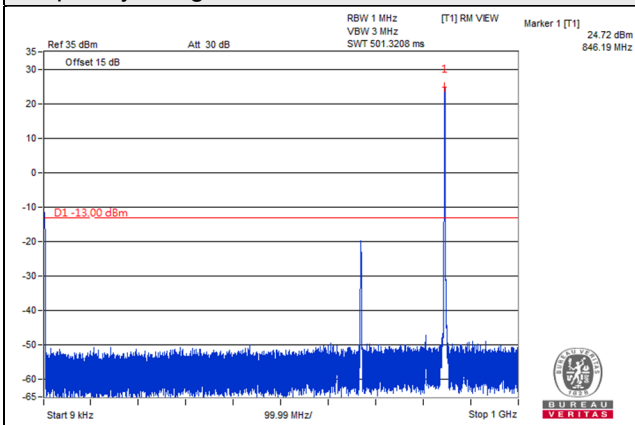

Channel 4233 (846.6MHz)

Frequency Range : 9kHz~1GHz

Frequency Range : 1GHz~10GHz

*The 9kHz signal over the limit is from Spectrum.

LTE Band 5, Channel Bandwidth 1.4MHz

Channel 20407 (824.7MHz)

Frequency Range : 9kHz~1GHz

Frequency Range : 1GHz~9GHz

Channel 20525 (836.5MHz)

Frequency Range : 9kHz~1GHz

Frequency Range : 1GHz~9GHz

Channel 20643 (848.3MHz)

Frequency Range : 9kHz~1GHz

Frequency Range : 1GHz~9GHz

*The 9kHz signal over the limit is from Spectrum.

LTE Band 5, Channel Bandwidth 3MHz

Channel 20415 (825.5MHz)

Frequency Range : 9kHz~1GHz

Frequency Range : 1GHz~9GHz

Channel 20525 (836.5MHz)

Frequency Range : 9kHz~1GHz

Frequency Range : 1GHz~9GHz

Channel 20635 (847.5MHz)

Frequency Range : 9kHz~1GHz

Frequency Range : 1GHz~9GHz

*The 9kHz signal over the limit is from Spectrum.