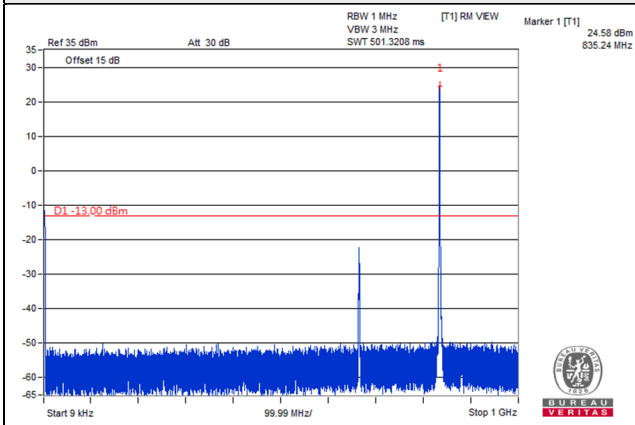

Channel 4233 (846.6MHz)

Frequency Range : 9kHz~1GHz

Frequency Range : 1GHz~10GHz

*The 9kHz signal over the limit is from Spectrum.

LTE Band 5, Channel Bandwidth 1.4MHz

Channel 20407 (824.7MHz)

Frequency Range : 9kHz~1GHz

Frequency Range : 1GHz~9GHz

Channel 20525 (836.5MHz)

Frequency Range : 9kHz~1GHz

Frequency Range : 1GHz~9GHz

Channel 20643 (848.3MHz)

Frequency Range : 9kHz~1GHz

Frequency Range : 1GHz~9GHz

*The 9kHz signal over the limit is from Spectrum.

LTE Band 5, Channel Bandwidth 3MHz

Channel 20415 (825.5MHz)

Frequency Range : 9kHz~1GHz

Frequency Range : 1GHz~9GHz

Channel 20525 (836.5MHz)

Frequency Range : 9kHz~1GHz

Frequency Range : 1GHz~9GHz

Channel 20635 (847.5MHz)

Frequency Range : 9kHz~1GHz

Frequency Range : 1GHz~9GHz

*The 9kHz signal over the limit is from Spectrum.