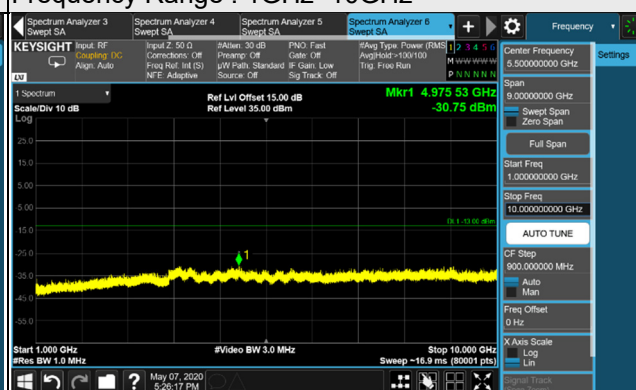

*The 9kHz signal over the limit is from Spectrum.

HSUPA

Channel 4132 (826.4MHz)

Frequency Range : 9kHz~1GHz

Frequency Range : 1GHz~10GHz

Channel 4182 (836.4MHz)

Frequency Range : 9kHz~1GHz

Frequency Range : 1GHz~10GHz

Channel 4233 (846.6MHz)

Frequency Range : 9kHz~1GHz

Frequency Range : 1GHz~10GHz

*The 9kHz signal over the limit is from Spectrum.

LTE Band 5, Channel Bandwidth 1.4MHz

Channel 20407 (824.7MHz)

Frequency Range : 9kHz~1GHz