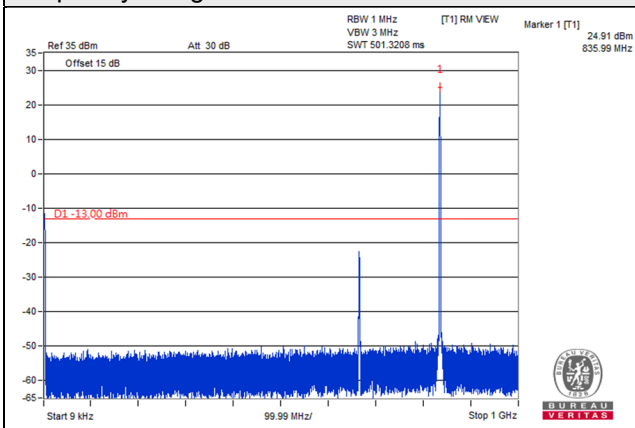

Channel 4233 (846.6MHz)

Frequency Range : 9kHz~1GHz

Frequency Range : 1GHz~10GHz

*The 9kHz signal over the limit is from Spectrum.

LTE Band 5, Channel Bandwidth 1.4MHz

Channel 20407 (824.7MHz)

Frequency Range : 9kHz~1GHz

Frequency Range : 1GHz~9GHz

Channel 20525 (836.5MHz)

Frequency Range : 9kHz~1GHz

Frequency Range : 1GHz~9GHz

Channel 20643 (848.3MHz)

Frequency Range : 9kHz~1GHz

Frequency Range : 1GHz~9GHz

*The 9kHz signal over the limit is from Spectrum.

LTE Band 5, Channel Bandwidth 3MHz

Channel 20415 (825.5MHz)

Frequency Range : 9kHz~1GHz

Frequency Range : 1GHz~9GHz

Channel 20525 (836.5MHz)

Frequency Range : 9kHz~1GHz

Frequency Range : 1GHz~9GHz

Channel 20635 (847.5MHz)