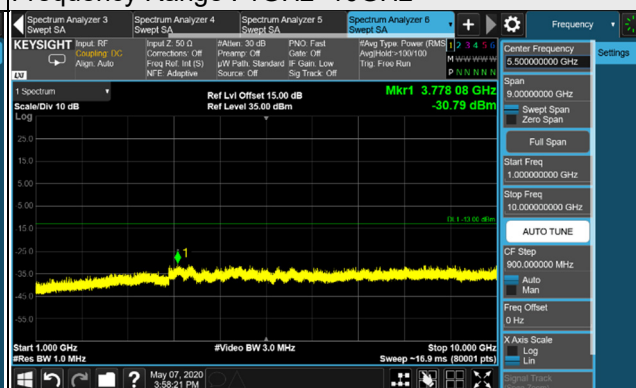

Frequency Range : 9kHz~1GHz

Frequency Range : 1GHz~10GHz

Channel 4233 (846.6MHz)

Frequency Range : 9kHz~1GHz

Frequency Range : 1GHz~10GHz

*The 9kHz signal over the limit is from Spectrum.

HSDPA

Channel 4132 (826.4MHz)