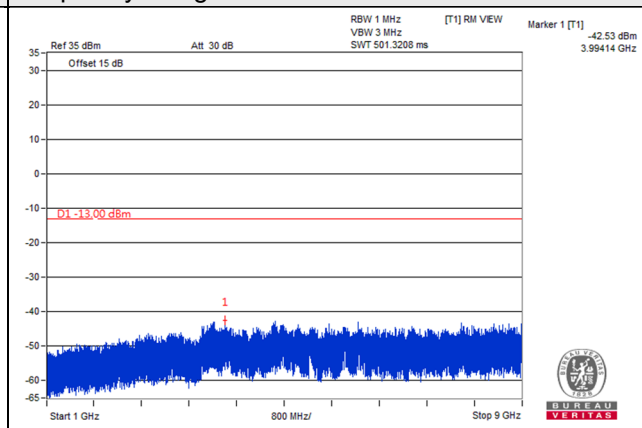

Channel 4233 (846.6MHz)

Frequency Range : 9kHz~1GHz

Frequency Range : 1GHz~10GHz

*The 9kHz signal over the limit is from Spectrum.

LTE Band 5, Channel Bandwidth 1.4MHz

Channel 20407 (824.7MHz)

Frequency Range : 9kHz~1GHz

Frequency Range : 1GHz~9GHz

Channel 20525 (836.5MHz)

Frequency Range : 9kHz~1GHz

Frequency Range : 1GHz~9GHz

Channel 20643 (848.3MHz)

Frequency Range : 9kHz~1GHz

Frequency Range : 1GHz~9GHz

*The 9kHz signal over the limit is from Spectrum.

LTE Band 5, Channel Bandwidth 3MHz

Channel 20415 (825.5MHz)

Frequency Range : 9kHz~1GHz

Frequency Range : 1GHz~9GHz

Channel 20525 (836.5MHz)

Frequency Range : 9kHz~1GHz

Frequency Range : 1GHz~9GHz

Channel 20635 (847.5MHz)