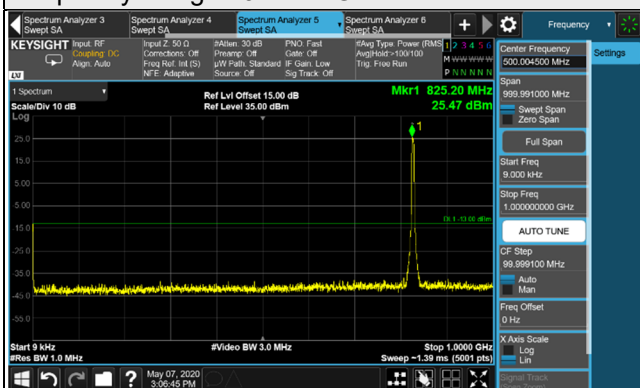

HSDPA

Channel 4132 (826.4MHz)

Frequency Range : 9kHz~1GHz