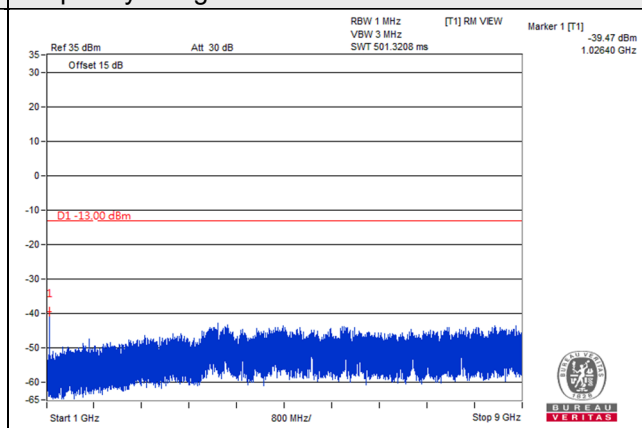

Channel 4233 (846.6MHz)

Frequency Range : 9kHz~1GHz

Frequency Range : 1GHz~10GHz

*The 9kHz signal over the limit is from Spectrum.

LTE Band 5, Channel Bandwidth 1.4MHz

Channel 20407 (824.7MHz)

Frequency Range : 9kHz~1GHz

Frequency Range : 1GHz~9GHz

Channel 20525 (836.5MHz)

Frequency Range : 9kHz~1GHz

Frequency Range : 1GHz~9GHz

Channel 20643 (848.3MHz)

Frequency Range : 9kHz~1GHz

Frequency Range : 1GHz~9GHz

*The 9kHz signal over the limit is from Spectrum.

LTE Band 5, Channel Bandwidth 3MHz

Channel 20415 (825.5MHz)

Frequency Range : 9kHz~1GHz

Frequency Range : 1GHz~9GHz

Channel 20525 (836.5MHz)

Frequency Range : 9kHz~1GHz

Frequency Range : 1GHz~9GHz

Channel 20635 (847.5MHz)