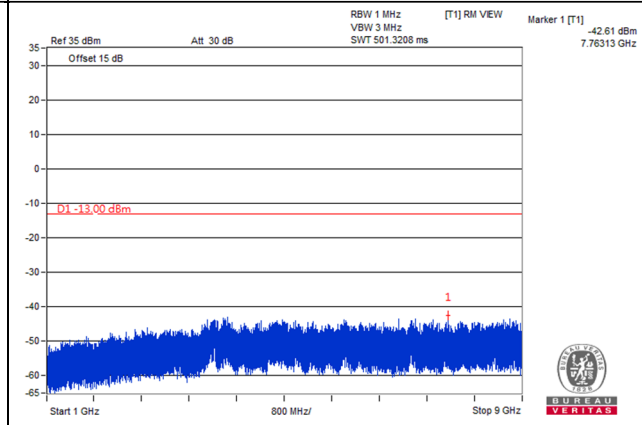

Channel 4233 (846.6MHz)

Frequency Range : 9kHz~1GHz

Frequency Range : 1GHz~10GHz

*The 9kHz signal over the limit is from Spectrum.

LTE Band 5, Channel Bandwidth 1.4MHz

Channel 20407 (824.7MHz)

Frequency Range : 9kHz~1GHz

Frequency Range : 1GHz~9GHz

Channel 20525 (836.5MHz)

Frequency Range : 9kHz~1GHz

Frequency Range : 1GHz~9GHz

Channel 20643 (848.3MHz)

Frequency Range : 9kHz~1GHz

Frequency Range : 1GHz~9GHz

*The 9kHz signal over the limit is from Spectrum.

LTE Band 5, Channel Bandwidth 3MHz

Channel 20415 (825.5MHz)

Frequency Range : 9kHz~1GHz

Frequency Range : 1GHz~9GHz

Channel 20525 (836.5MHz)

Frequency Range : 9kHz~1GHz

Frequency Range : 1GHz~9GHz

Channel 20635 (847.5MHz)