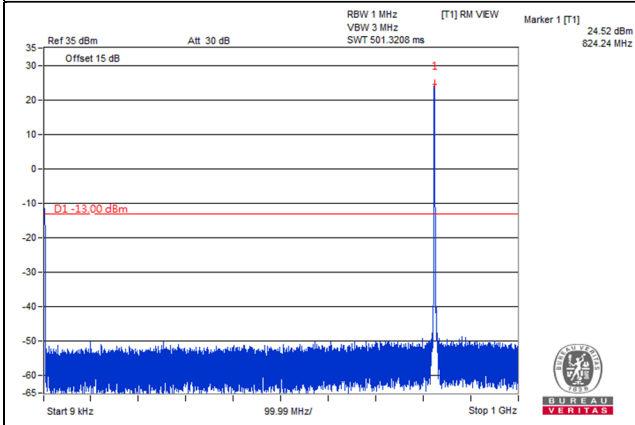

Channel 4233 (846.6MHz)

Frequency Range : 9kHz~1GHz

Frequency Range : 1GHz~10GHz

*The 9kHz signal over the limit is from Spectrum.

LTE Band 5, Channel Bandwidth 1.4MHz

Channel 20407 (824.7MHz)

Frequency Range : 9kHz~1GHz

Frequency Range : 1GHz~9GHz

Channel 20525 (836.5MHz)

Frequency Range : 9kHz~1GHz

Frequency Range : 1GHz~9GHz

Channel 20643 (848.3MHz)

Frequency Range : 9kHz~1GHz

Frequency Range : 1GHz~9GHz

*The 9kHz signal over the limit is from Spectrum.

LTE Band 5, Channel Bandwidth 3MHz

Channel 20415 (825.5MHz)

Frequency Range : 9kHz~1GHz

Frequency Range : 1GHz~9GHz

Channel 20525 (836.5MHz)

Frequency Range : 9kHz~1GHz

Frequency Range : 1GHz~9GHz

Channel 20635 (847.5MHz)