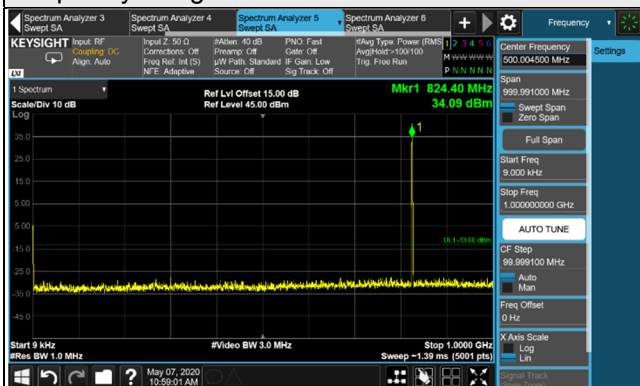

EDGE

Channel 128 (824.2MHz)

Frequency Range : 9kHz~1GHz

Frequency Range : 1GHz~10GHz

Channel 189 (836.4MHz)

Frequency Range : 9kHz~1GHz

Frequency Range : 1GHz~10GHz

Channel 251 (848.8MHz)

Frequency Range : 9kHz~1GHz

Frequency Range : 1GHz~10GHz

*The 9kHz signal over the limit is from Spectrum.

WCDMA

Channel 4132 (826.4MHz)

Frequency Range : 9kHz~1GHz

Frequency Range : 1GHz~10GHz

Channel 4182 (836.4MHz)