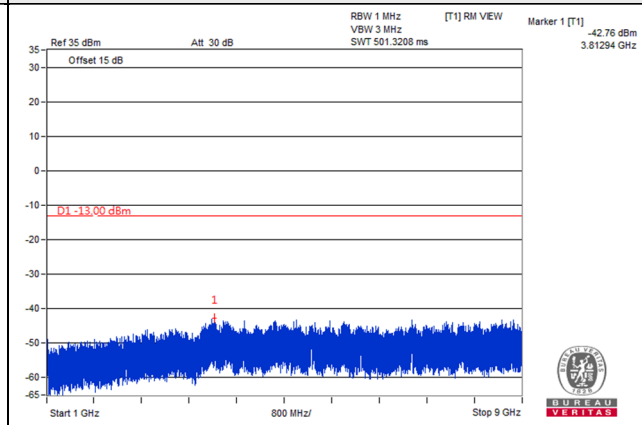

Channel 4233 (846.6MHz)

Frequency Range : 9kHz~1GHz

Frequency Range : 1GHz~10GHz

*The 9kHz signal over the limit is from Spectrum.

LTE Band 5, Channel Bandwidth 1.4MHz

Channel 20407 (824.7MHz)

Frequency Range : 9kHz~1GHz

Frequency Range : 1GHz~9GHz

Channel 20525 (836.5MHz)

Frequency Range : 9kHz~1GHz

Frequency Range : 1GHz~9GHz

Channel 20643 (848.3MHz)

Frequency Range : 9kHz~1GHz

Frequency Range : 1GHz~9GHz

*The 9kHz signal over the limit is from Spectrum.

LTE Band 5, Channel Bandwidth 3MHz

Channel 20415 (825.5MHz)

Frequency Range : 9kHz~1GHz

Frequency Range : 1GHz~9GHz

Channel 20525 (836.5MHz)

Frequency Range : 9kHz~1GHz

Frequency Range : 1GHz~9GHz

Channel 20635 (847.5MHz)

Frequency Range : 9kHz~1GHz

Frequency Range : 1GHz~9GHz

*The 9kHz signal over the limit is from Spectrum.