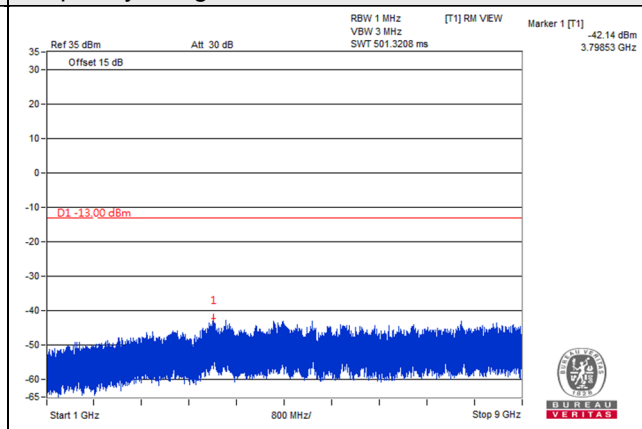

Channel 4233 (846.6MHz)

Frequency Range : 9kHz~1GHz

Frequency Range : 1GHz~10GHz

*The 9kHz signal over the limit is from Spectrum.

LTE Band 5, Channel Bandwidth 1.4MHz

Channel 20407 (824.7MHz)

Frequency Range : 9kHz~1GHz

Frequency Range : 1GHz~9GHz

Channel 20525 (836.5MHz)

Frequency Range : 9kHz~1GHz

Frequency Range : 1GHz~9GHz

Channel 20643 (848.3MHz)

Frequency Range : 9kHz~1GHz

Frequency Range : 1GHz~9GHz

*The 9kHz signal over the limit is from Spectrum.

LTE Band 5, Channel Bandwidth 3MHz

Channel 20415 (825.5MHz)

Frequency Range : 9kHz~1GHz

Frequency Range : 1GHz~9GHz

Channel 20525 (836.5MHz)

Frequency Range : 9kHz~1GHz

Frequency Range : 1GHz~9GHz

Channel 20635 (847.5MHz)