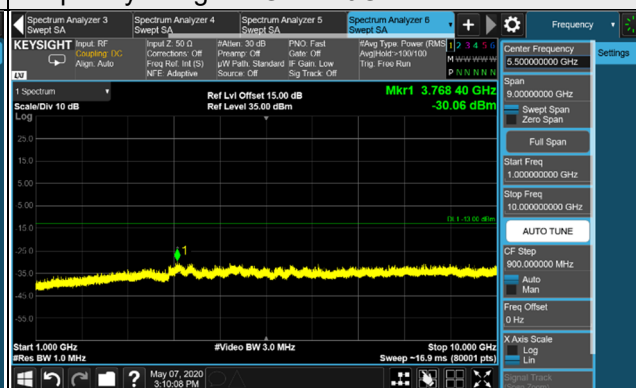

*The 9kHz signal over the limit is from Spectrum.

HSUPA

Channel 4132 (826.4MHz)

Frequency Range : 9kHz~1GHz

Frequency Range : 1GHz~10GHz

Channel 4182 (836.4MHz)

Frequency Range : 9kHz~1GHz

Frequency Range : 1GHz~10GHz

Channel 4233 (846.6MHz)

Frequency Range : 9kHz~1GHz

Frequency Range : 1GHz~10GHz

*The 9kHz signal over the limit is from Spectrum.

LTE Band 5, Channel Bandwidth 1.4MHz

Channel 20407 (824.7MHz)

Frequency Range : 9kHz~1GHz