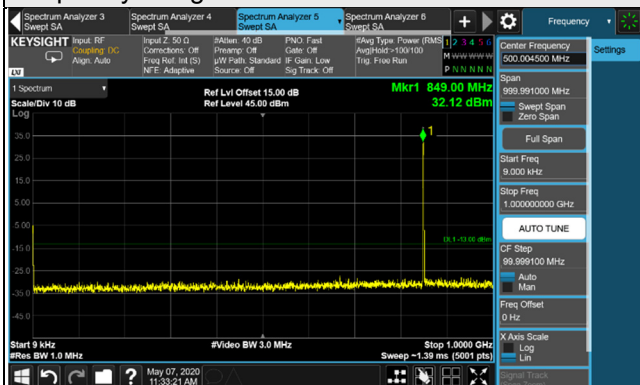

EDGE

Channel 128 (824.2MHz)

Frequency Range : 9kHz~1GHz

Frequency Range : 1GHz~10GHz

Channel 189 (836.4MHz)

Frequency Range : 9kHz~1GHz

Frequency Range : 1GHz~10GHz

Channel 251 (848.8MHz)

Frequency Range : 9kHz~1GHz

Frequency Range : 1GHz~10GHz

*The 9kHz signal over the limit is from Spectrum.

WCDMA

Channel 4132 (826.4MHz)

Frequency Range : 9kHz~1GHz

Frequency Range : 1GHz~10GHz

Channel 4182 (836.4MHz)