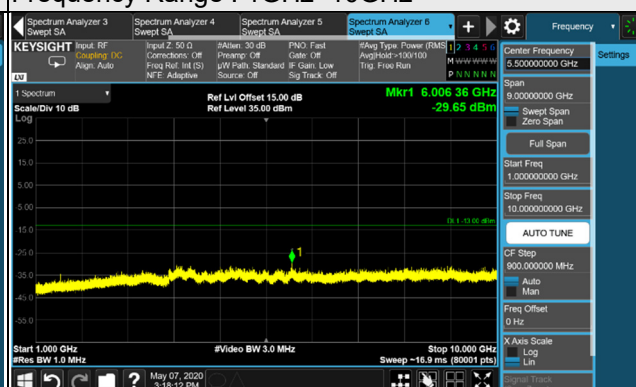

Frequency Range : 1GHz~10GHz