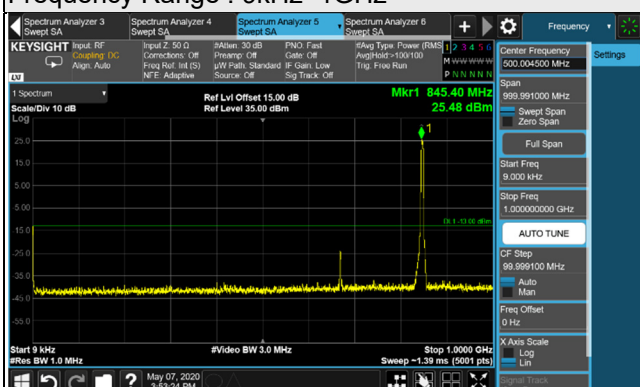

Frequency Range : 9kHz~1GHz

Frequency Range : 1GHz~10GHz

Channel 4182 (836.4MHz)

Frequency Range : 9kHz~1GHz

Frequency Range : 1GHz~10GHz

Channel 4233 (846.6MHz)

Frequency Range : 9kHz~1GHz

Frequency Range : 1GHz~10GHz

*The 9kHz signal over the limit is from Spectrum.

HSUPA

Channel 4132 (826.4MHz)

Frequency Range : 9kHz~1GHz

Frequency Range : 1GHz~10GHz

Channel 4182 (836.4MHz)

Frequency Range : 9kHz~1GHz

Frequency Range : 1GHz~10GHz