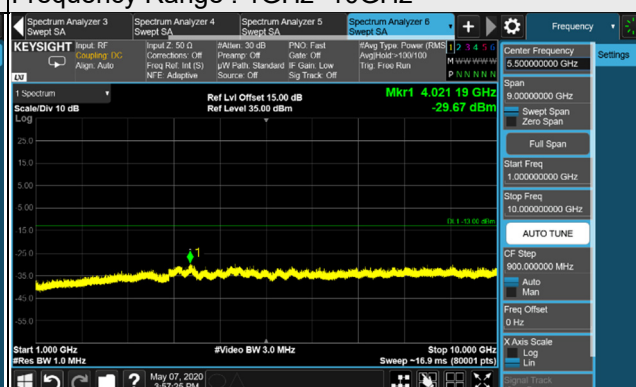

Frequency Range : 9kHz~1GHz

Frequency Range : 1GHz~10GHz

Channel 4182 (836.4MHz)

Frequency Range : 9kHz~1GHz

Frequency Range : 1GHz~10GHz

Channel 4233 (846.6MHz)

Frequency Range : 9kHz~1GHz

Frequency Range : 1GHz~10GHz

*The 9kHz signal over the limit is from Spectrum.

HSUPA

Channel 4132 (826.4MHz)

Frequency Range : 9kHz~1GHz

Frequency Range : 1GHz~10GHz

Channel 4182 (836.4MHz)

Frequency Range : 9kHz~1GHz

Frequency Range : 1GHz~10GHz