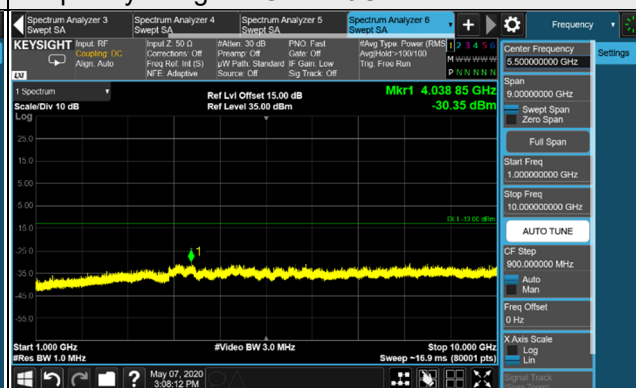

Frequency Range : 1GHz~10GHz