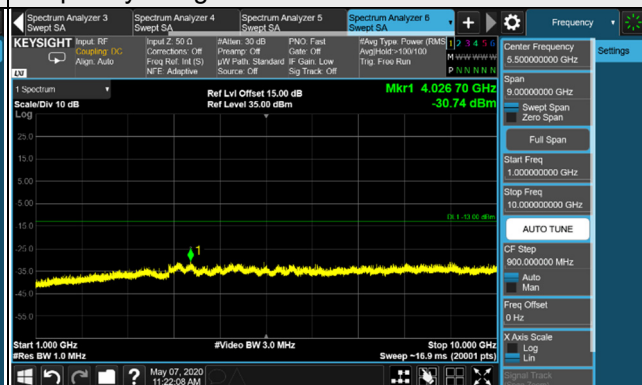

EDGE

Channel 128 (824.2MHz)

Frequency Range : 9kHz~1GHz

Frequency Range : 1GHz~10GHz

Channel 189 (836.4MHz)

Frequency Range : 9kHz~1GHz

Frequency Range : 1GHz~10GHz

Channel 251 (848.8MHz)

Frequency Range : 9kHz~1GHz

Frequency Range : 1GHz~10GHz

*The 9kHz signal over the limit is from Spectrum.

WCDMA

Channel 4132 (826.4MHz)

Frequency Range : 9kHz~1GHz

Frequency Range : 1GHz~10GHz

Channel 4182 (836.4MHz)