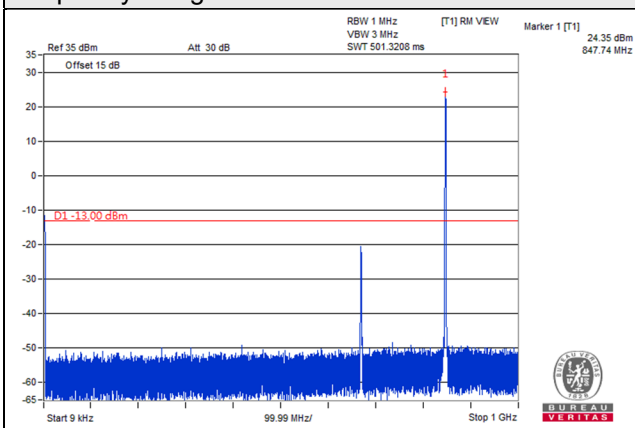

Channel 4233 (846.6MHz)

Frequency Range : 9kHz~1GHz

Frequency Range : 1GHz~10GHz

*The 9kHz signal over the limit is from Spectrum.

LTE Band 5, Channel Bandwidth 1.4MHz

Channel 20407 (824.7MHz)

Frequency Range : 9kHz~1GHz

Frequency Range : 1GHz~9GHz

Channel 20525 (836.5MHz)

Frequency Range : 9kHz~1GHz

Frequency Range : 1GHz~9GHz

Channel 20643 (848.3MHz)

Frequency Range : 9kHz~1GHz

Frequency Range : 1GHz~9GHz

*The 9kHz signal over the limit is from Spectrum.

LTE Band 5, Channel Bandwidth 3MHz

Channel 20415 (825.5MHz)

Frequency Range : 9kHz~1GHz

Frequency Range : 1GHz~9GHz

Channel 20525 (836.5MHz)

Frequency Range : 9kHz~1GHz

Frequency Range : 1GHz~9GHz

Channel 20635 (847.5MHz)