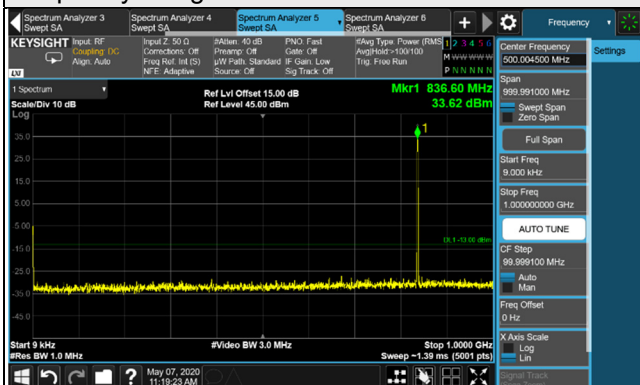

EDGE

Channel 128 (824.2MHz)

Frequency Range : 9kHz~1GHz

Frequency Range : 1GHz~10GHz

Channel 189 (836.4MHz)

Frequency Range : 9kHz~1GHz

Frequency Range : 1GHz~10GHz

Channel 251 (848.8MHz)

Frequency Range : 9kHz~1GHz

Frequency Range : 1GHz~10GHz

*The 9kHz signal over the limit is from Spectrum.

WCDMA

Channel 4132 (826.4MHz)

Frequency Range : 9kHz~1GHz

Frequency Range : 1GHz~10GHz

Channel 4182 (836.4MHz)