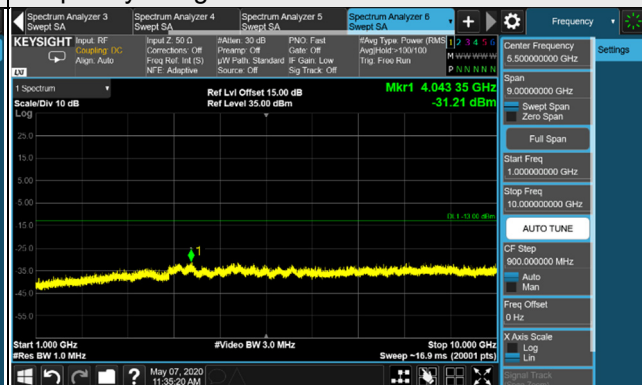

EDGE

Channel 128 (824.2MHz)

Frequency Range : 9kHz~1GHz

Frequency Range : 1GHz~10GHz

Channel 189 (836.4MHz)

Frequency Range : 9kHz~1GHz

Frequency Range : 1GHz~10GHz

Channel 251 (848.8MHz)

Frequency Range : 9kHz~1GHz

Frequency Range : 1GHz~10GHz

*The 9kHz signal over the limit is from Spectrum.

WCDMA

Channel 4132 (826.4MHz)

Frequency Range : 9kHz~1GHz

Frequency Range : 1GHz~10GHz

Channel 4182 (836.4MHz)