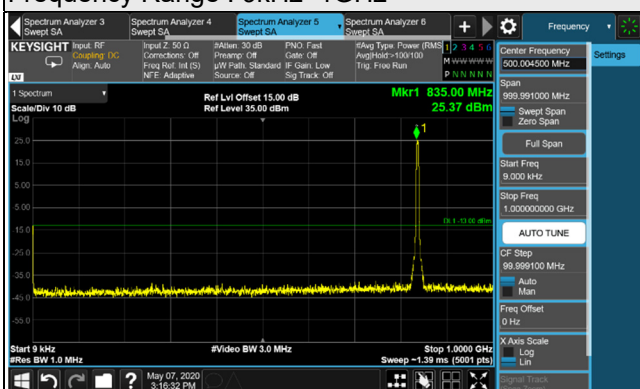

*The 9kHz signal over the limit is from Spectrum.

HSUPA

Channel 4132 (826.4MHz)

Frequency Range : 9kHz~1GHz

Frequency Range : 1GHz~10GHz

Channel 4182 (836.4MHz)

Frequency Range : 9kHz~1GHz

Frequency Range : 1GHz~10GHz

Channel 4233 (846.6MHz)

Frequency Range : 9kHz~1GHz

Frequency Range : 1GHz~10GHz

*The 9kHz signal over the limit is from Spectrum.

LTE Band 5, Channel Bandwidth 1.4MHz

Channel 20407 (824.7MHz)

Frequency Range : 9kHz~1GHz