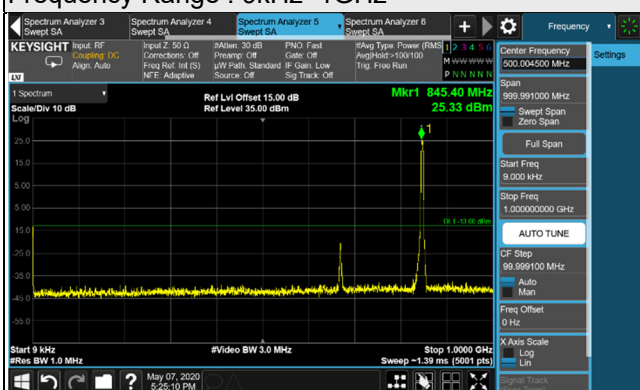

*The 9kHz signal over the limit is from Spectrum.

HSUPA

Channel 4132 (826.4MHz)

Frequency Range : 9kHz~1GHz

Frequency Range : 1GHz~10GHz

Channel 4182 (836.4MHz)

Frequency Range : 9kHz~1GHz

Frequency Range : 1GHz~10GHz

Channel 4233 (846.6MHz)

Frequency Range : 9kHz~1GHz

Frequency Range : 1GHz~10GHz

*The 9kHz signal over the limit is from Spectrum.

LTE Band 5, Channel Bandwidth 1.4MHz

Channel 20407 (824.7MHz)

Frequency Range : 9kHz~1GHz