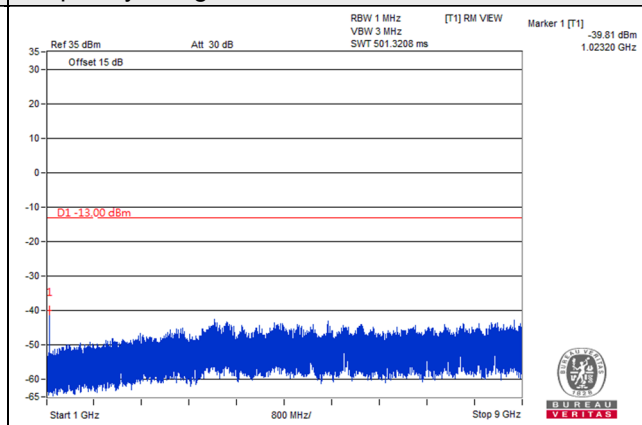

Channel 4233 (846.6MHz)

Frequency Range : 9kHz~1GHz

Frequency Range : 1GHz~10GHz

*The 9kHz signal over the limit is from Spectrum.

LTE Band 5, Channel Bandwidth 1.4MHz

Channel 20407 (824.7MHz)

Frequency Range : 9kHz~1GHz

Frequency Range : 1GHz~9GHz

Channel 20525 (836.5MHz)

Frequency Range : 9kHz~1GHz

Frequency Range : 1GHz~9GHz

Channel 20643 (848.3MHz)

Frequency Range : 9kHz~1GHz

Frequency Range : 1GHz~9GHz

*The 9kHz signal over the limit is from Spectrum.

LTE Band 5, Channel Bandwidth 3MHz

Channel 20415 (825.5MHz)

Frequency Range : 9kHz~1GHz

Frequency Range : 1GHz~9GHz

Channel 20525 (836.5MHz)

Frequency Range : 9kHz~1GHz

Frequency Range : 1GHz~9GHz

Channel 20635 (847.5MHz)

Frequency Range : 9kHz~1GHz

Frequency Range : 1GHz~9GHz

*The 9kHz signal over the limit is from Spectrum.