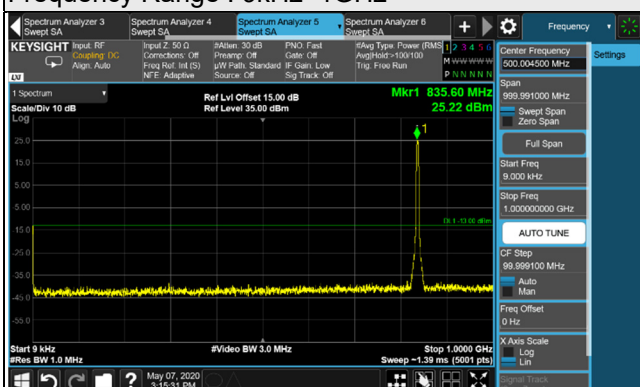

Channel 4182 (836.4MHz)

Frequency Range : 9kHz~1GHz