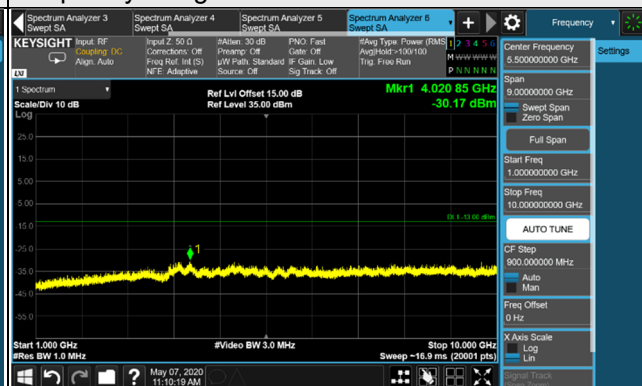

EDGE

Channel 128 (824.2MHz)

Frequency Range : 9kHz~1GHz

Frequency Range : 1GHz~10GHz

Channel 189 (836.4MHz)

Frequency Range : 9kHz~1GHz

Frequency Range : 1GHz~10GHz

Channel 251 (848.8MHz)

Frequency Range : 9kHz~1GHz

Frequency Range : 1GHz~10GHz

*The 9kHz signal over the limit is from Spectrum.

WCDMA

Channel 4132 (826.4MHz)

Frequency Range : 9kHz~1GHz

Frequency Range : 1GHz~10GHz

Channel 4182 (836.4MHz)