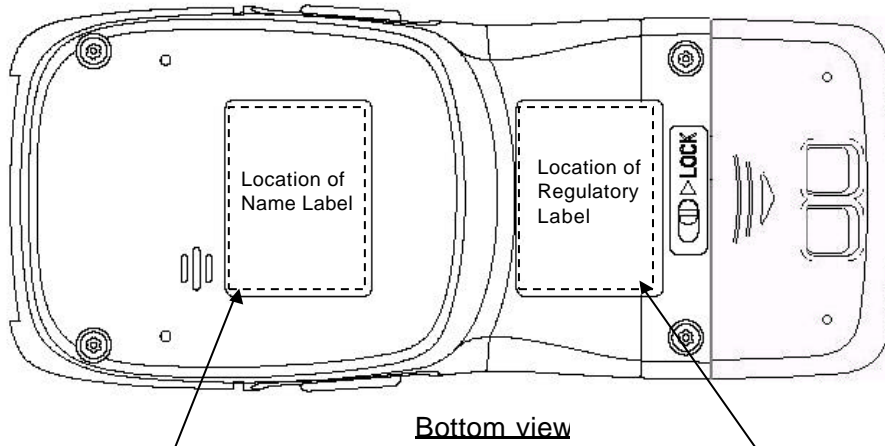

location of name label and regulatory label (BHT-8000DB)

Note : location of name label and regulatory label of BHT-8000B and BHT-8100B are same as BHT-8000DB.

Stick the PET paper label on the plastic case

Stick the PET paper label on the plastic case

Label materials

- Surface material : PET75
- Bonding material : Adhesion material (MP1)

Label Layout on BHT-8000 Series

Note : Label layout of name label and regulatory label of BHT-8000B and BHT8100B are same as BHT-8000DB.

Fig. Name Label

Fig. Regulatory Label

Unit : mm

Note : Compliance statement of marking will not be changed.
But marking layout and size maybe changed.