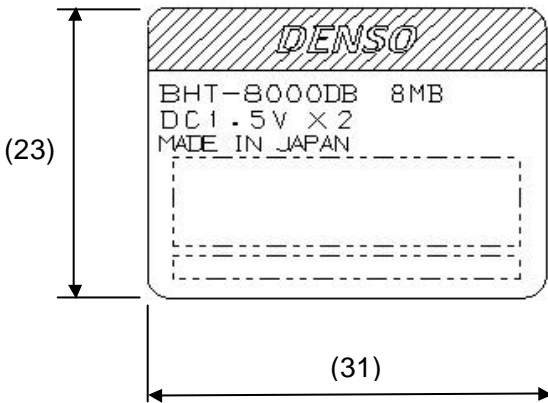

location of name label and regulatory label (BHT-8000DB)

Note : location of name label and regulatory label of BHT-8000B and BHT-8100B are same as BHT-8000DB.

Stick the PET paper label on the plastic case

Stick the PET paper label on the plastic case

Label materials

- Surface material : PET75
- Bonding material : Adhesion material (MP1)

Label Layout on BHT-8000 Series

Note : Label layout of name label and regulatory label of BHT-8000B and BHT8100B are same as BHT-8000DB.

Fig. Name Label

Fig. Regulatory Label

Unit : mm

Note : Compliance statement of marking will not be changed.
But marking layout and size maybe changed.