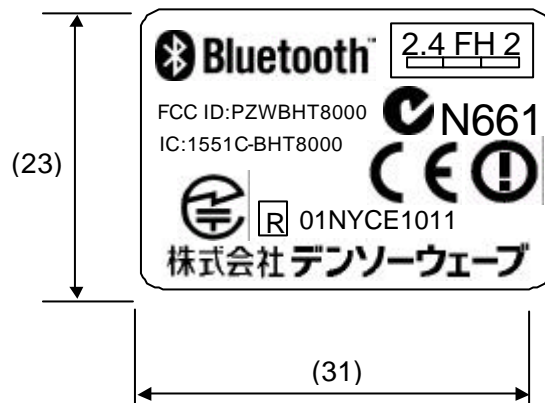

location of name label and regulatory label (BHT-8000DB)

Note : location of name label and regulatory label of BHT-8000B and BHT-8100B are same as BHT-8000DB.

Stick the PET paper label on the plastic case

Stick the PET paper label on the plastic case

Label materials

- Surface material : PET75
- Bonding material : Adhesion material (MP1)

Label Layout on BHT-8000 Series

Note : Label layout of name label and regulatory label of BHT-8000B and BHT8100B are same as BHT-8000DB.

Fig. Name Label

Fig. Regulatory Label

Unit : mm

Note : Compliance statement of marking will not be changed.
But marking layout and size maybe changed.