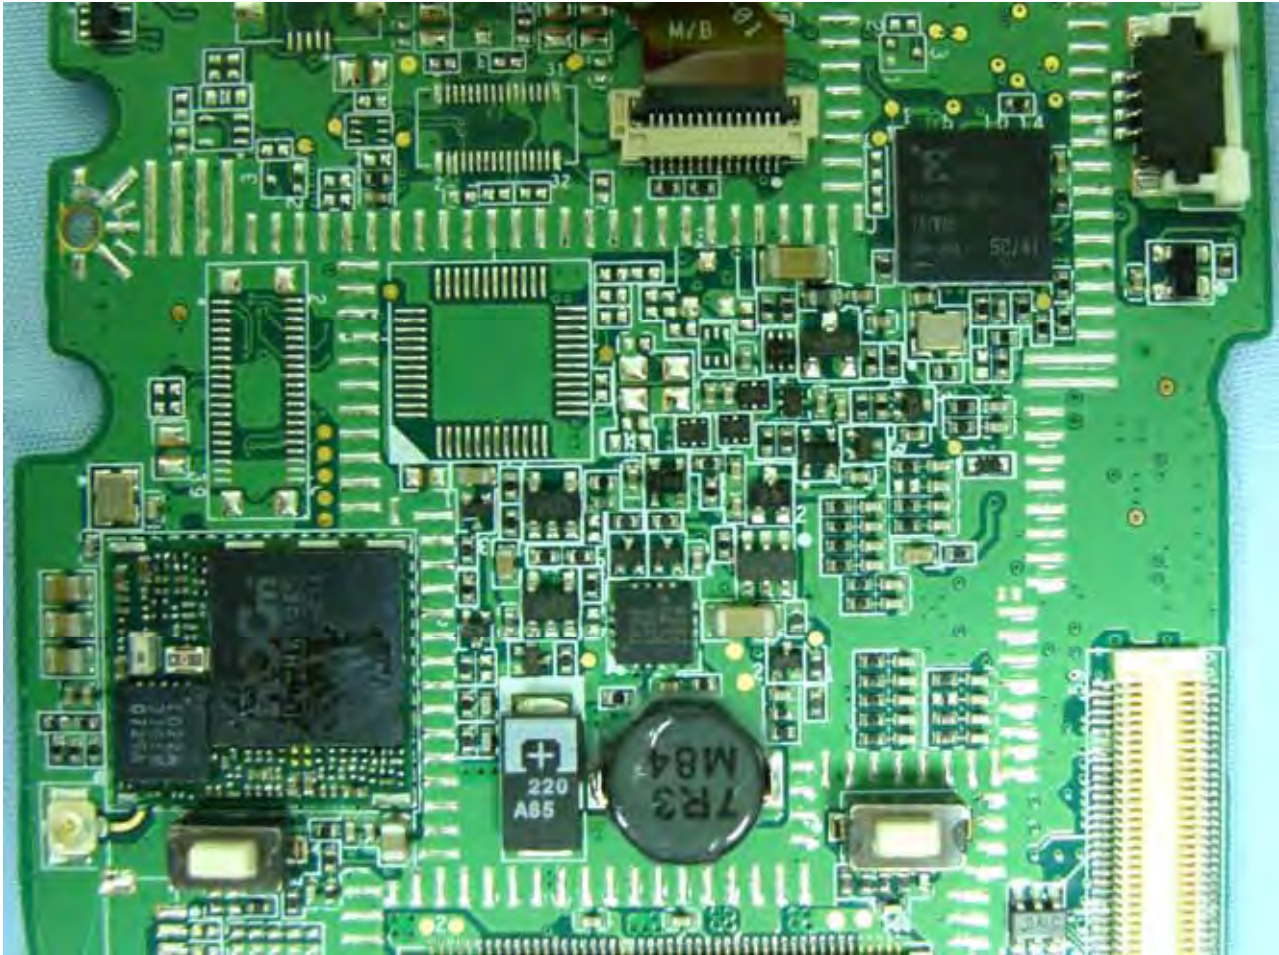

Model Name: BHT-710BWB-CE