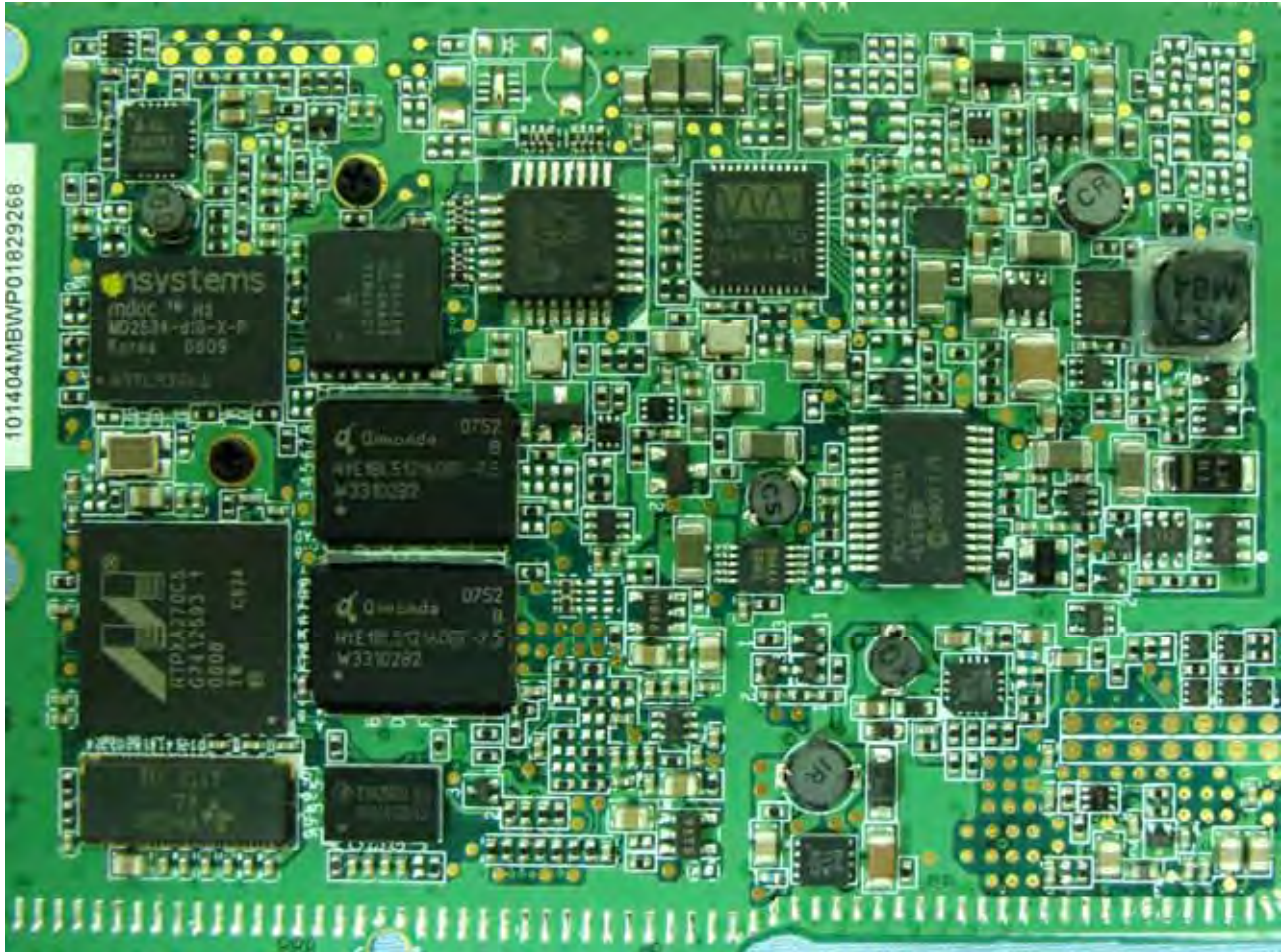

Model Name: BHT-710BWB-CE