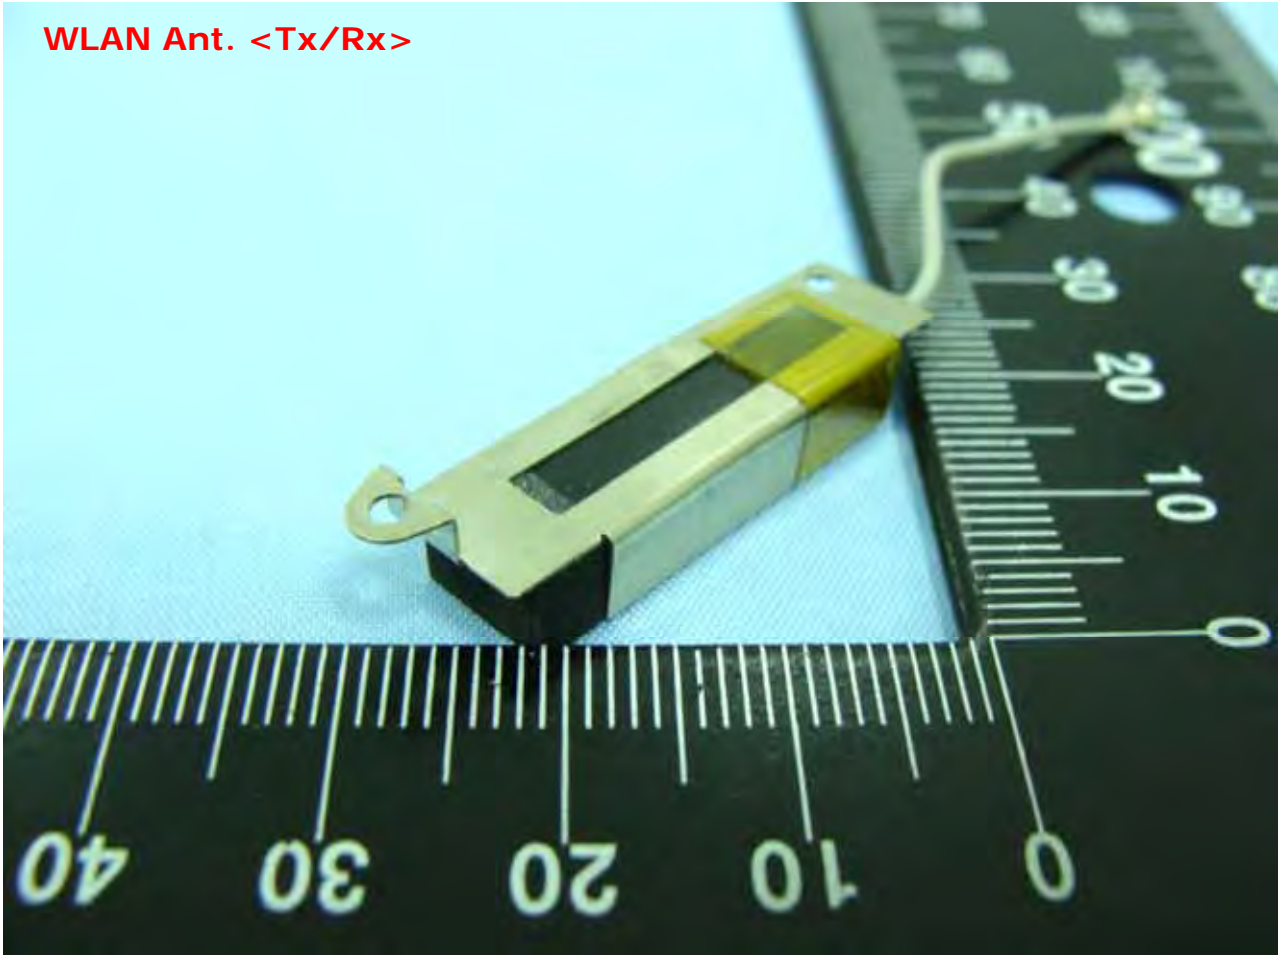

Model Name: BHT-710BWB-CE

WLAN Ant. <Tx/Rx>