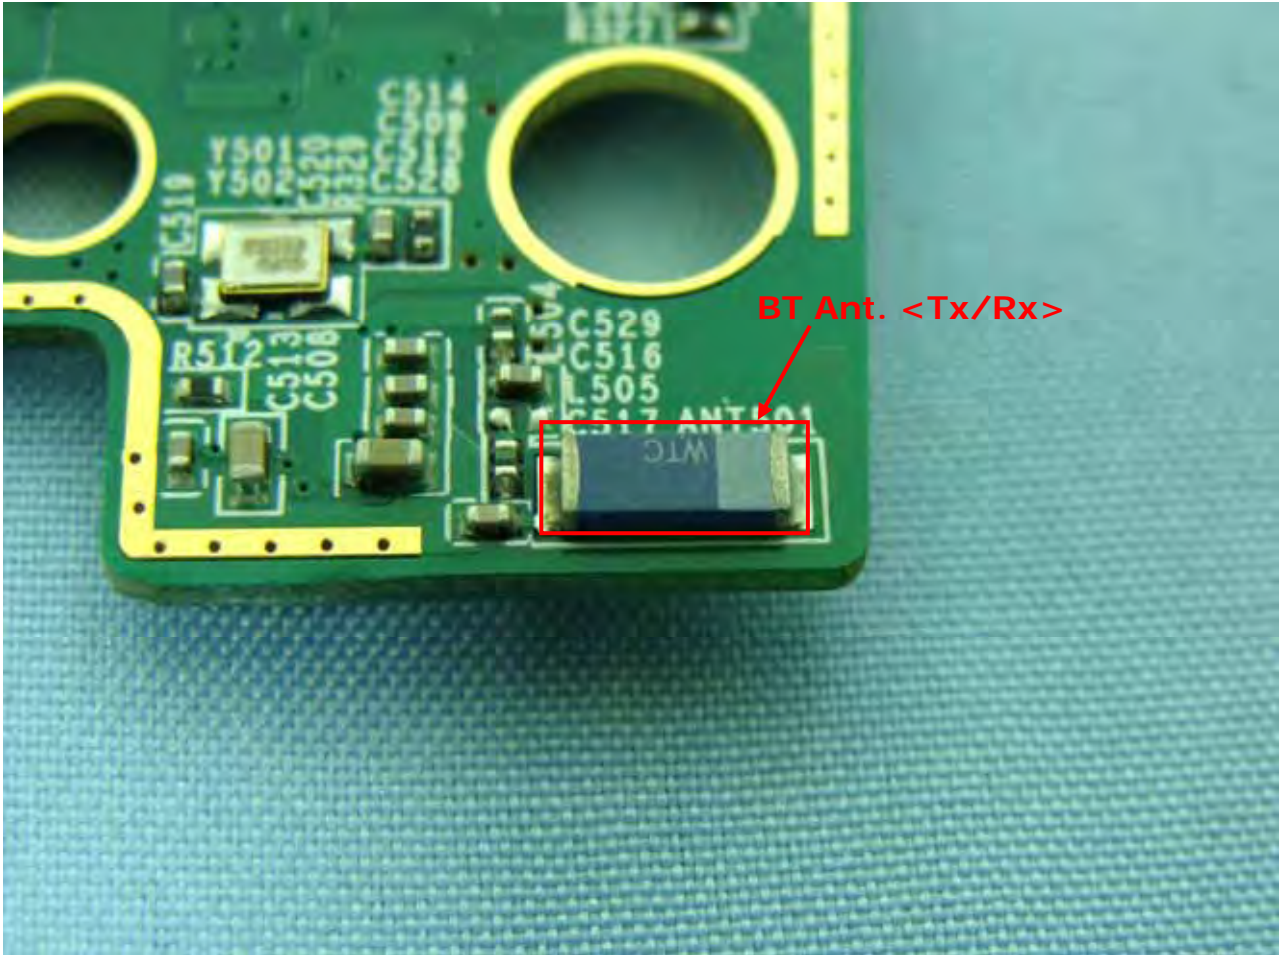

Model Name: BHT-710BWB-CE