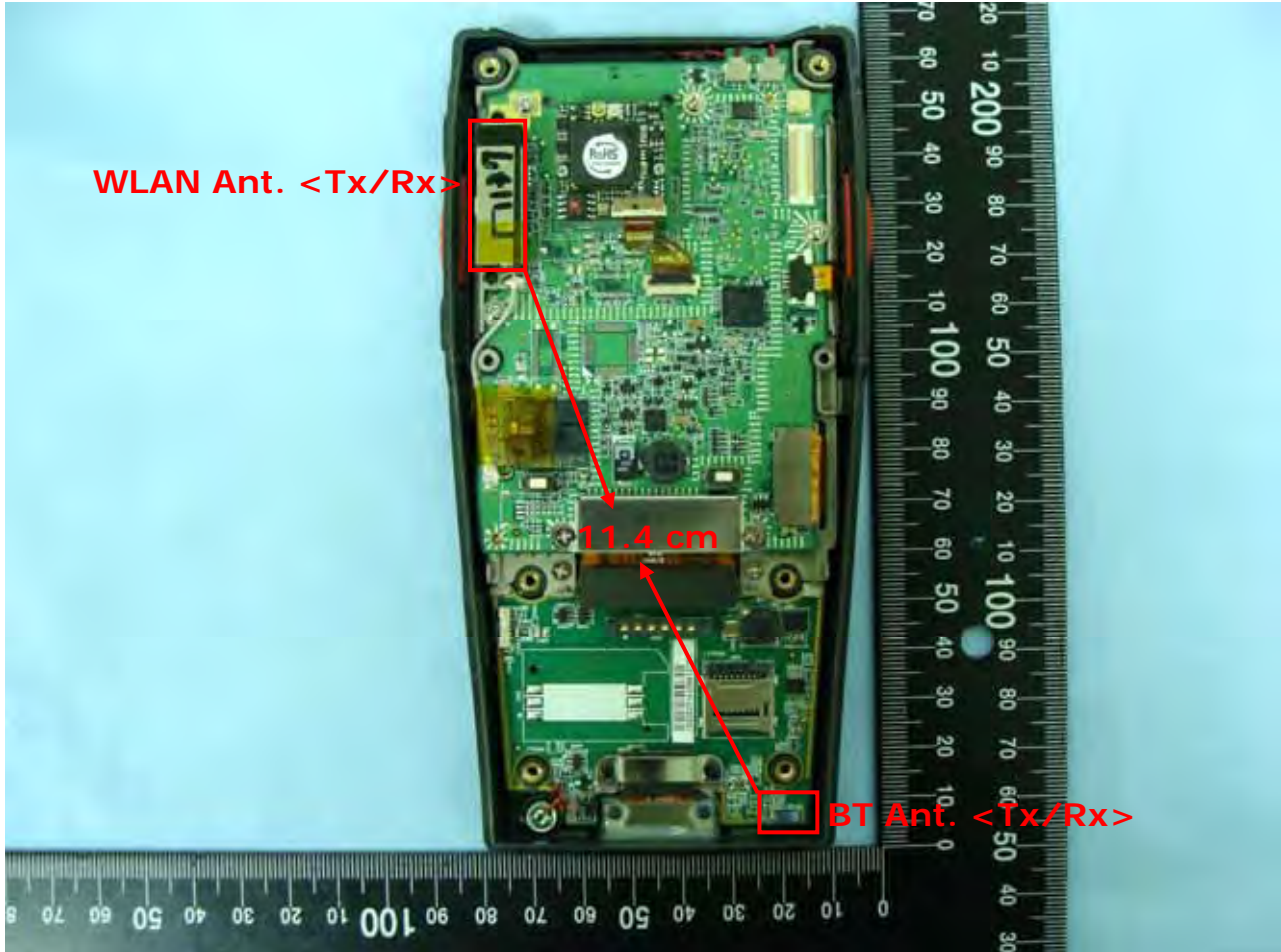

Model Name: BHT-710BWB-CE