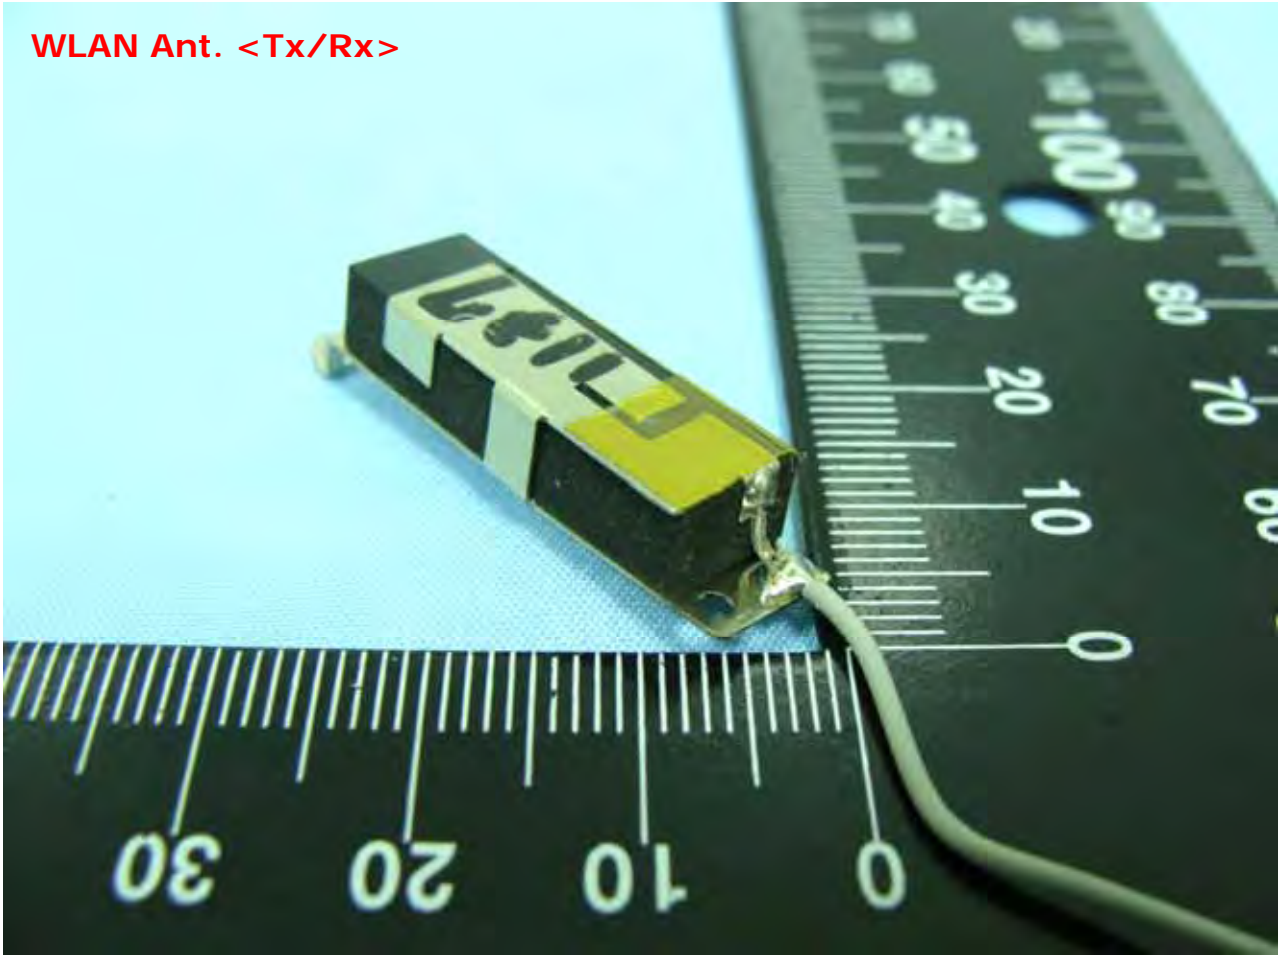

Model Name: BHT-710BWB-CE

WLAN Ant. <Tx/Rx>