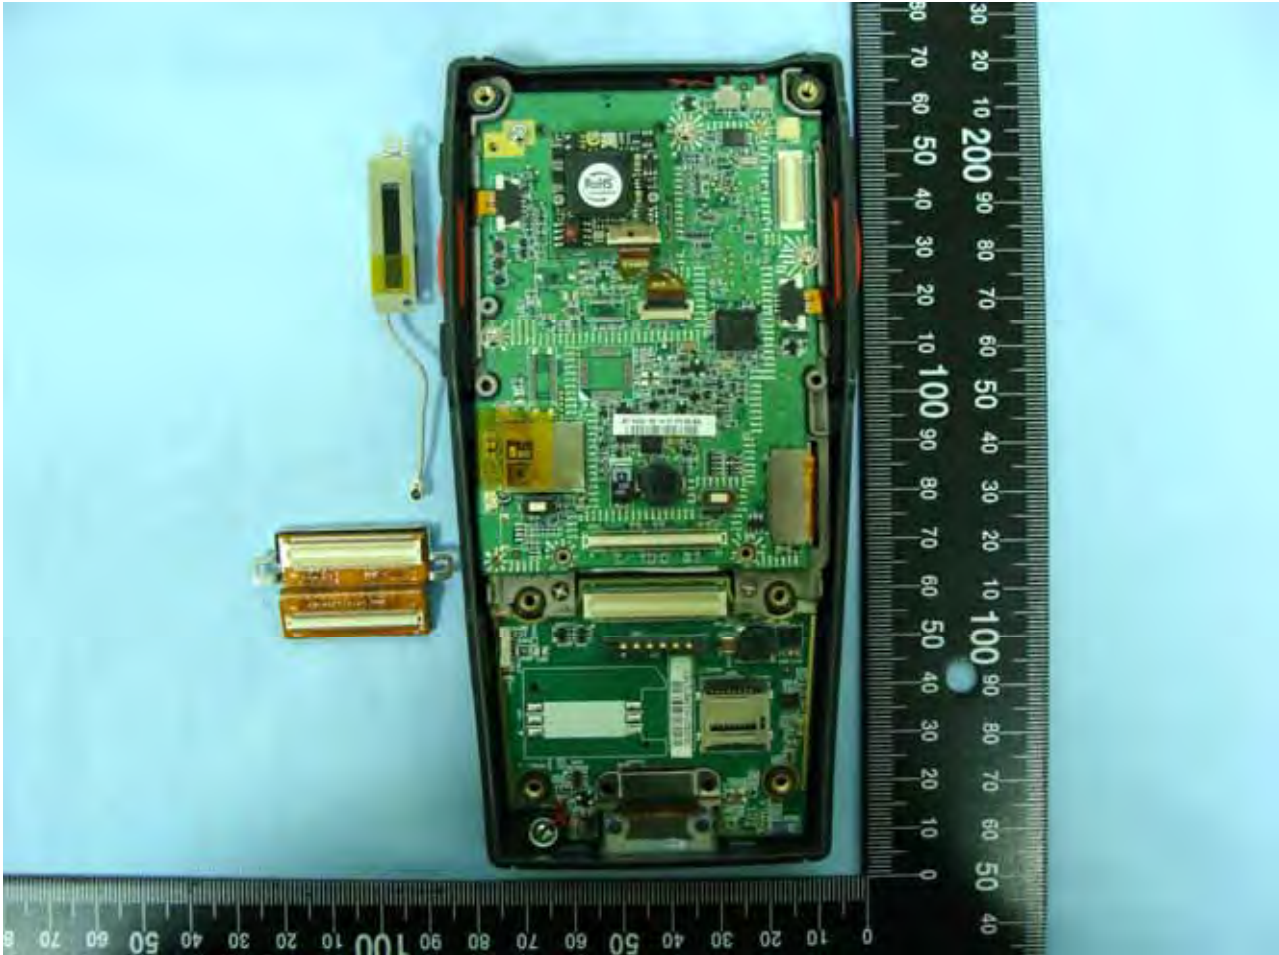

Model Name: BHT-710BWB-CE