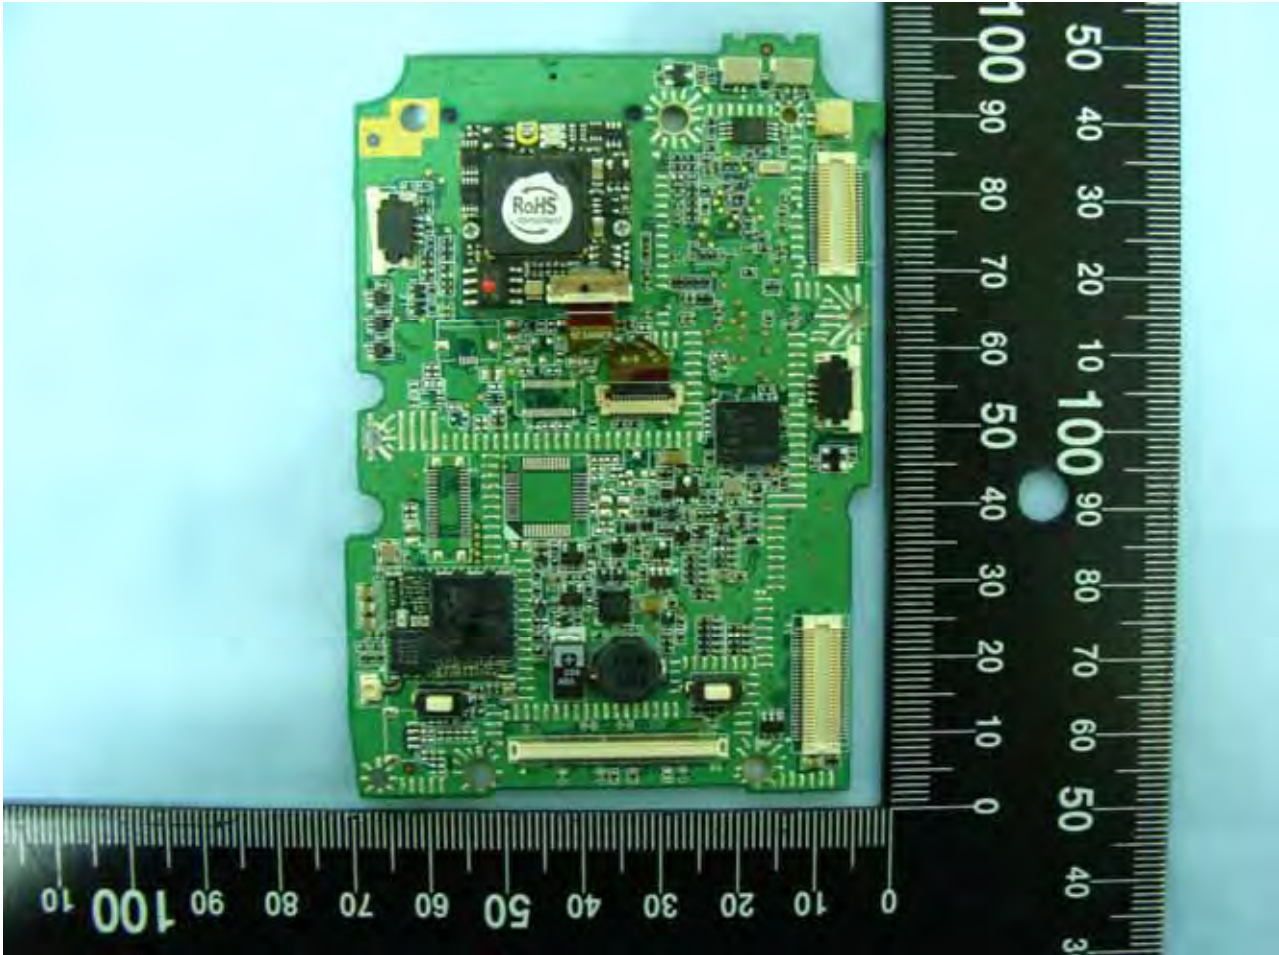

Model Name: BHT-710BWB-CE