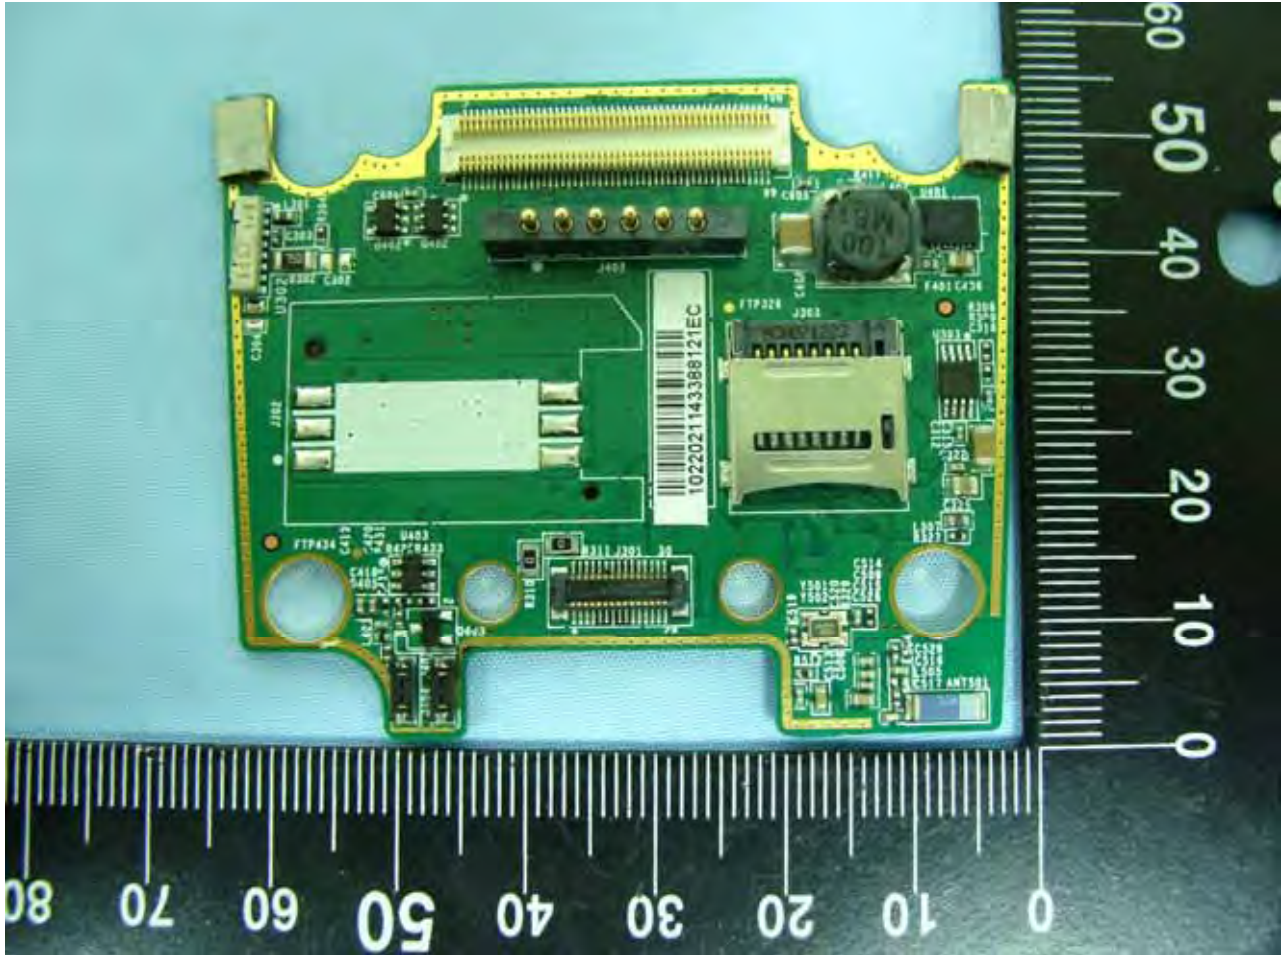

Model Name: BHT-710BWB-CE