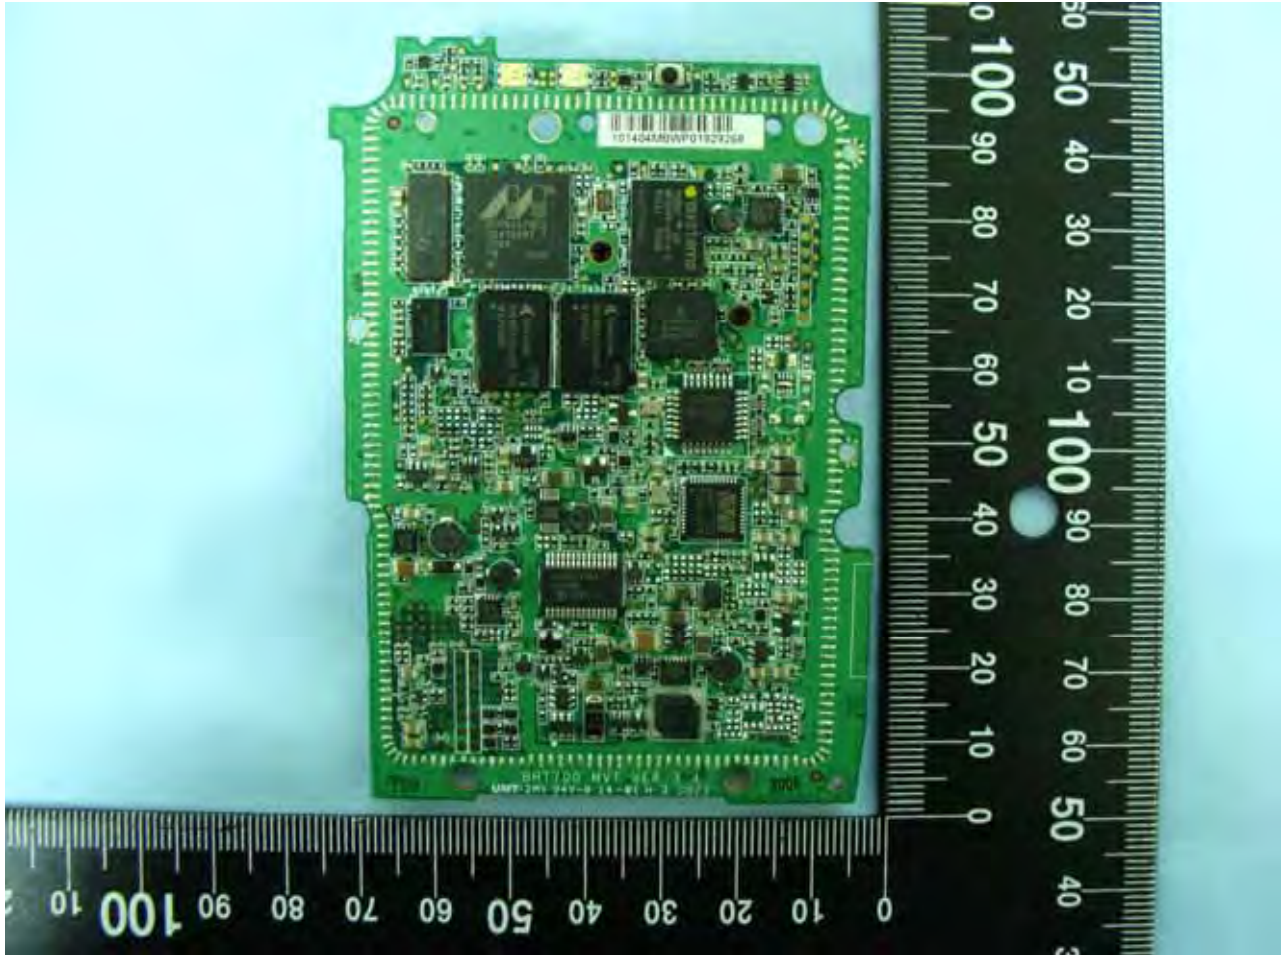

Model Name: BHT-710BWB-CE