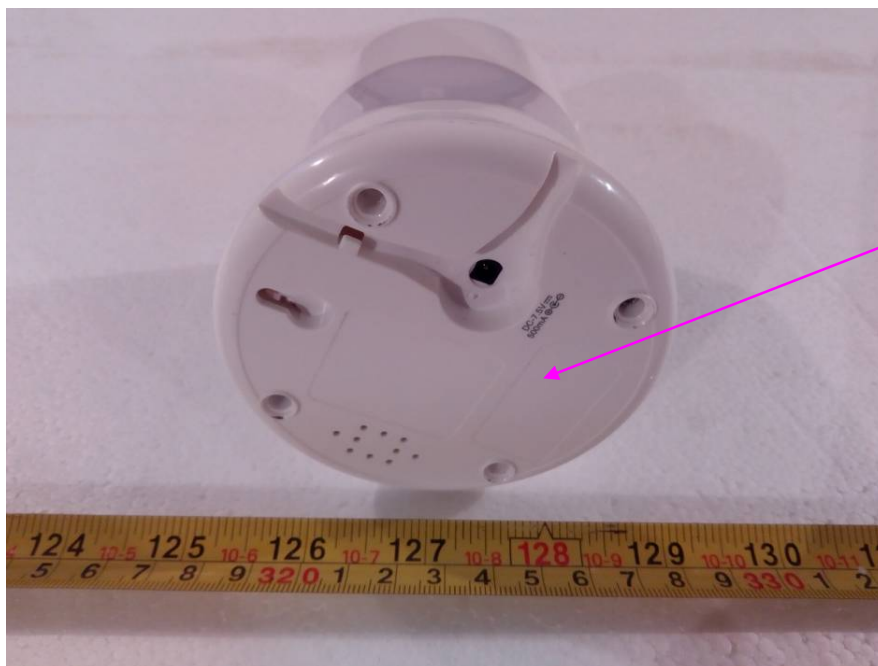

EXHIBIT A - FCC ID LABELING AND LOCATION

FCC ID Label

FCC ID: PZK-958T

Summer Infant © 2016
1275 Park East Drive,
Woonsocket RI, 02895
1-800-268-6237

All Rights Reserved
Made in CHINA

Proposed FCC ID Label Location

The label shown shall be permanently affixed at a conspicuous location on the device and be readily visible to the user at the time purchase (Labeling requirements per 2.925)