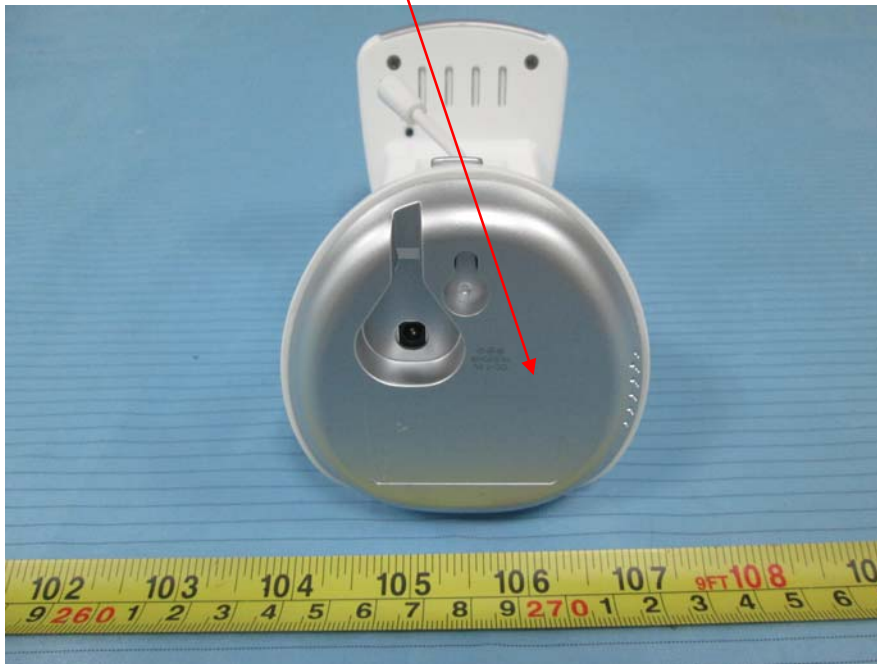

EXHIBIT A - FCC ID LABELING AND LOCATION

FCC ID Label

FCC ID : PZK-936T IC: 4400A-936T

Summer Infant © 2014
1275 Park East Drive, Woonsocket RI, 02895
1-800-268-6237

All Rights Reserved
Made in CHINA

FCC ID Label Location

The label shown shall be permanently affixed at a conspicuous location on the device and be readily visible to the user at the time purchase (Labeling requirements per 2.925)