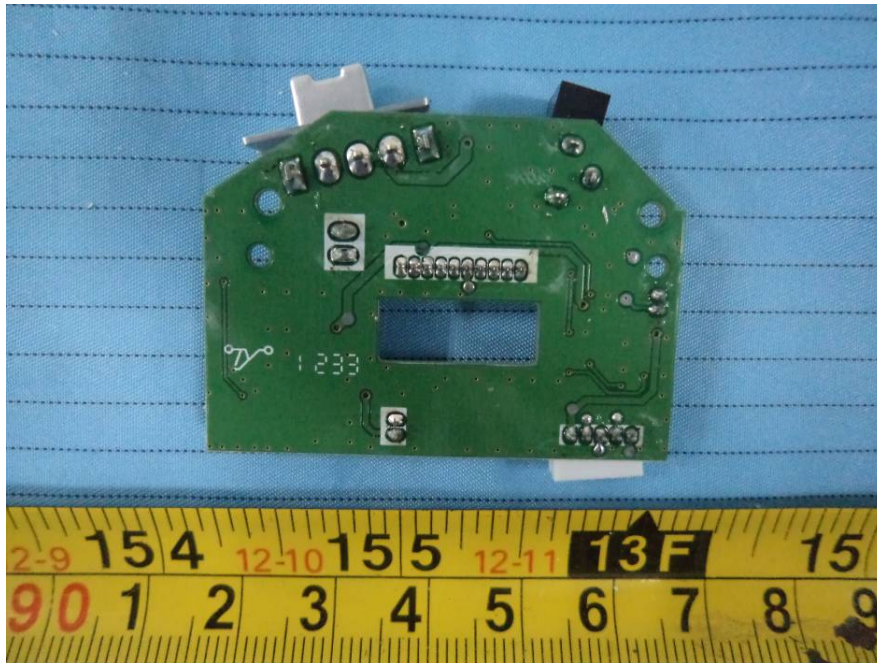

EXHIBIT C - EUT INTERNAL PHOTOGRAPHS

Model: 28810

EUT – Cover off View

Model: 28680

EUT – Cover off View 1

EUT – Cover off View 2

EUT – Cover off View 3

EUT – Main Board Top View

EUT – Main Board Top Shielding off View

EUT – Main Board Bottom View

EUT – LED Board Top View

EUT – LED Board Bottom View

EUT – Power Board Top View

EUT – Power Board Bottom View

EUT – Antenna View

EUT – Motor Top View

EUT – Motor Bottom View