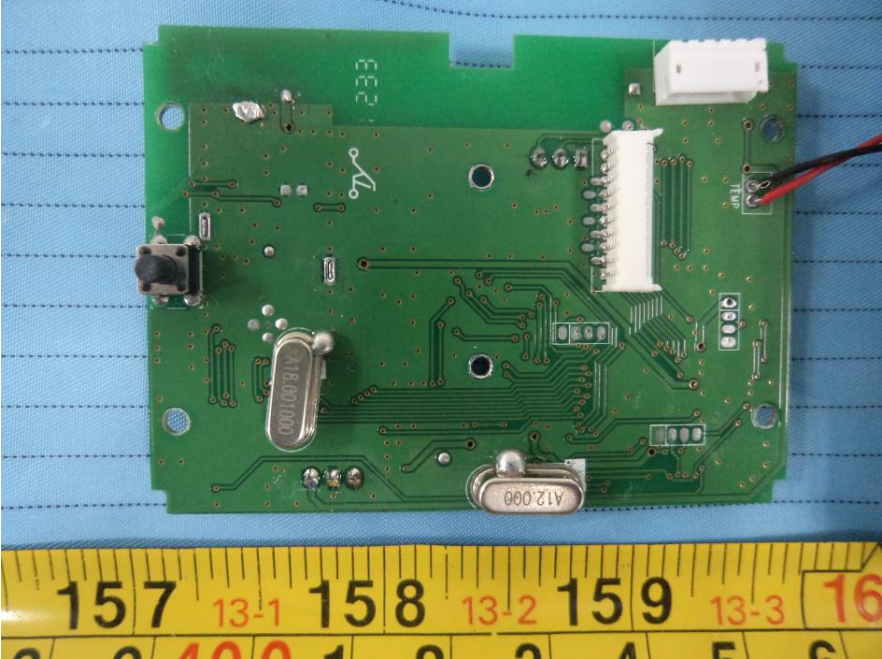

EXHIBIT C - EUT INTERNAL PHOTOGRAPHS

Model: 28810

EUT – Cover off View

Model: 28680

EUT – Cover off View 1

EUT – Cover off View 2

EUT – Cover off View 3

EUT – Main Board Top View

EUT – Main Board Top Shielding off View

EUT – Main Board Bottom View

EUT – LED Board Top View

EUT – LED Board Bottom View

EUT – Power Board Top View

EUT – Power Board Bottom View

EUT – Antenna View

EUT – Motor Top View

EUT – Motor Bottom View