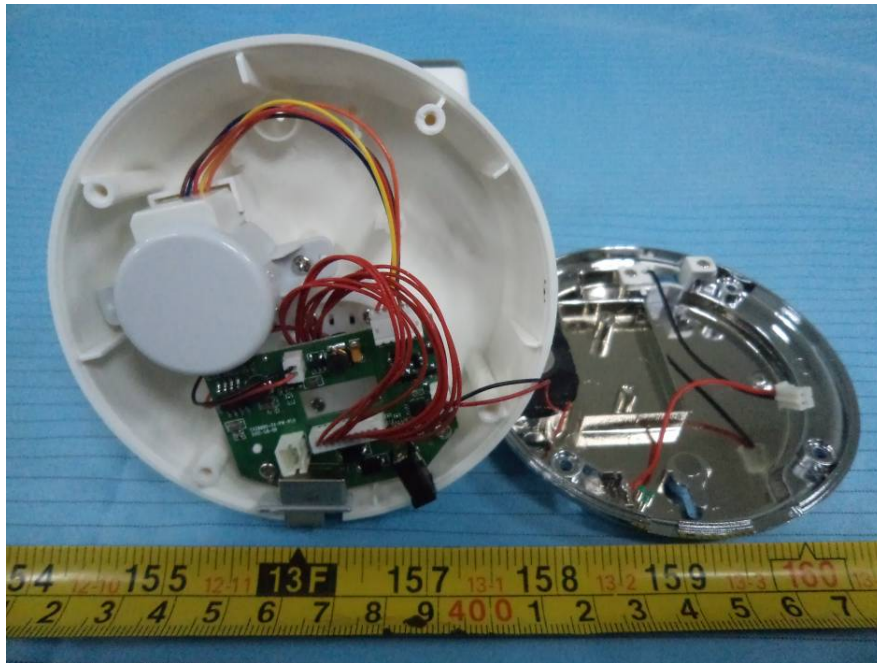

EXHIBIT C - EUT INTERNAL PHOTOGRAPHS

Model: 28810

EUT – Cover off View

Model: 28680

EUT – Cover off View 1

EUT – Cover off View 2

EUT – Cover off View 3

EUT – Main Board Top View

EUT – Main Board Top Shielding off View

EUT – Main Board Bottom View

EUT – LED Board Top View

EUT – LED Board Bottom View

EUT – Power Board Top View

EUT – Power Board Bottom View

EUT – Antenna View

EUT – Motor Top View

EUT – Motor Bottom View