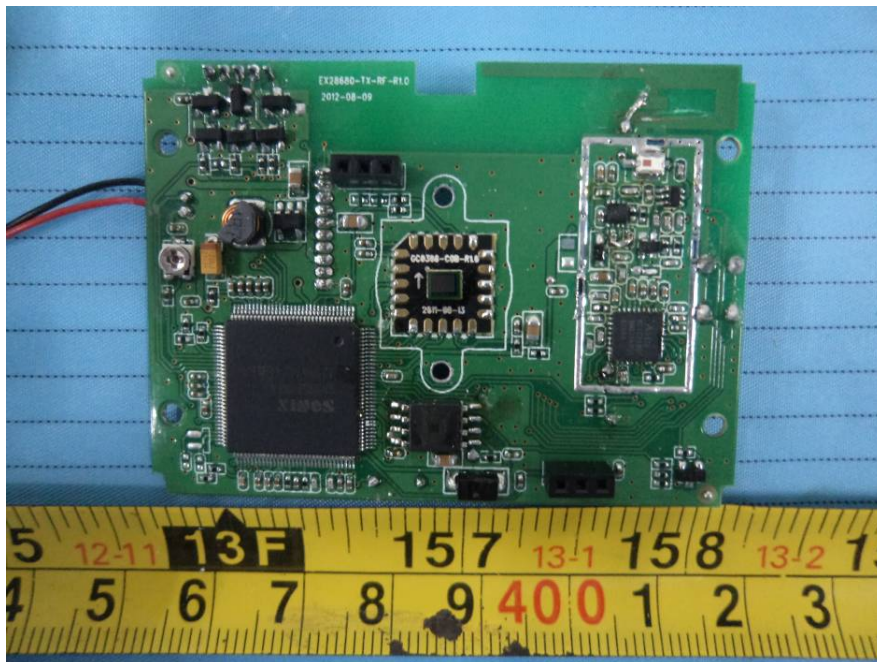

EXHIBIT C - EUT INTERNAL PHOTOGRAPHS

Model: 28810

EUT – Cover off View

Model: 28680

EUT – Cover off View 1

EUT – Cover off View 2

EUT – Cover off View 3

EUT – Main Board Top View

EUT – Main Board Top Shielding off View

EUT – Main Board Bottom View

EUT – LED Board Top View

EUT – LED Board Bottom View

EUT – Power Board Top View

EUT – Power Board Bottom View

EUT – Antenna View

EUT – Motor Top View