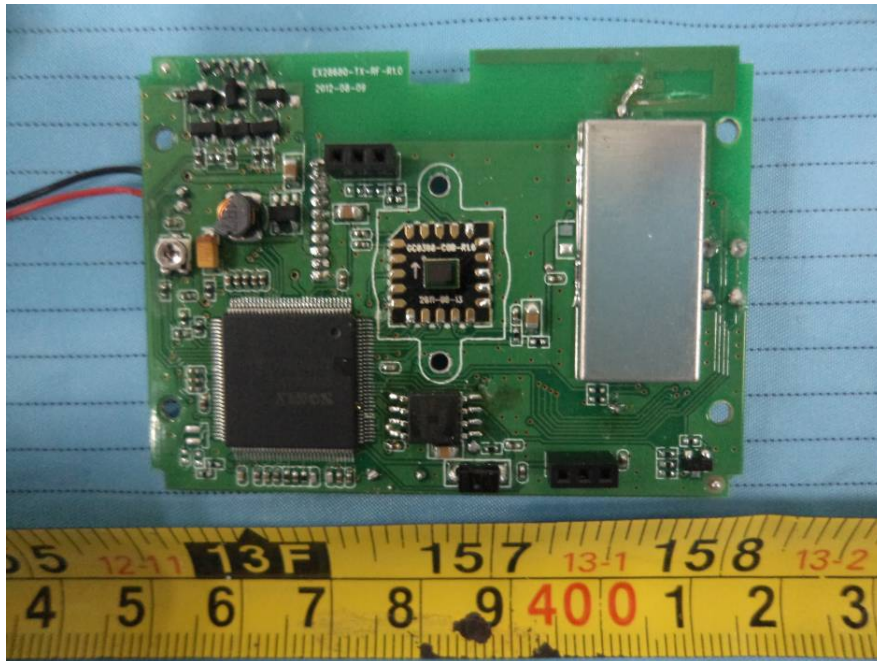

EXHIBIT C - EUT INTERNAL PHOTOGRAPHS

Model: 28810

EUT – Cover off View

Model: 28680

EUT – Cover off View 1

EUT – Cover off View 2

EUT – Cover off View 3

EUT – Main Board Top View

EUT – Main Board Top Shielding off View

EUT – Main Board Bottom View

EUT – LED Board Top View

EUT – LED Board Bottom View

EUT – Power Board Top View

EUT – Power Board Bottom View

EUT – Antenna View

EUT – Motor Top View