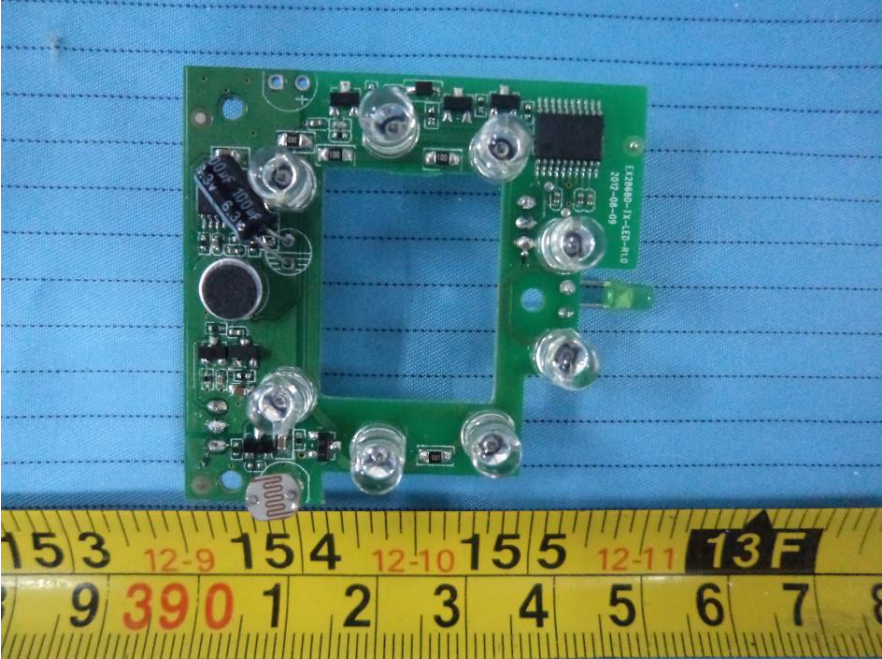

EXHIBIT C - EUT INTERNAL PHOTOGRAPHS

Model: 28810

EUT – Cover off View

Model: 28680

EUT – Cover off View 1

EUT – Cover off View 2

EUT – Cover off View 3

EUT – Main Board Top View

EUT – Main Board Top Shielding off View

EUT – Main Board Bottom View

EUT – LED Board Top View

EUT – LED Board Bottom View

EUT – Power Board Top View

EUT – Power Board Bottom View

EUT – Antenna View

EUT – Motor Top View

EUT – Motor Bottom View