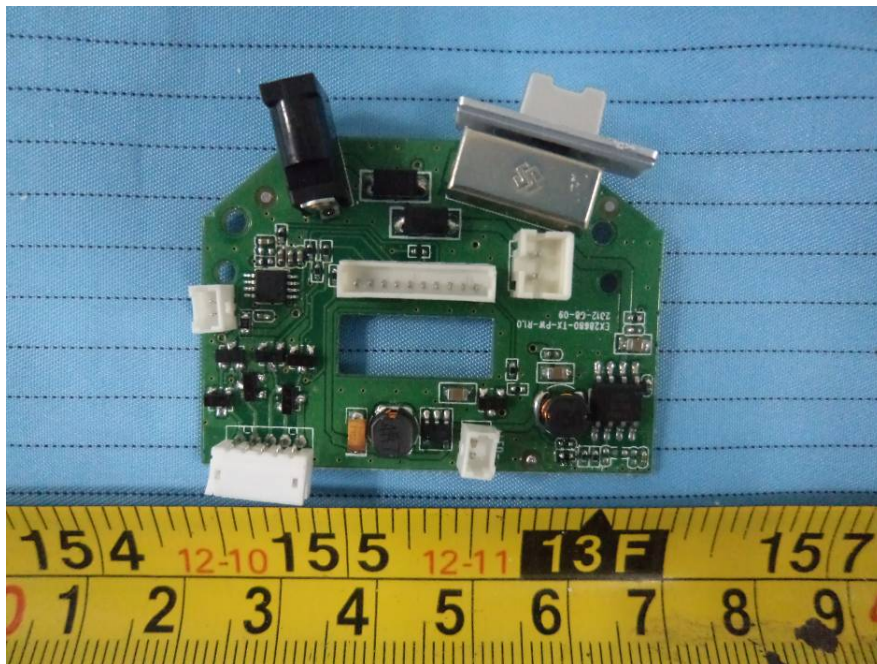

EXHIBIT C - EUT INTERNAL PHOTOGRAPHS

Model: 28810

EUT – Cover off View

Model: 28680

EUT – Cover off View 1

EUT – Cover off View 2

EUT – Cover off View 3

EUT – Main Board Top View

EUT – Main Board Top Shielding off View

EUT – Main Board Bottom View

EUT – LED Board Top View

EUT – LED Board Bottom View

EUT – Power Board Top View

EUT – Power Board Bottom View

EUT – Antenna View

EUT – Motor Top View

EUT – Motor Bottom View