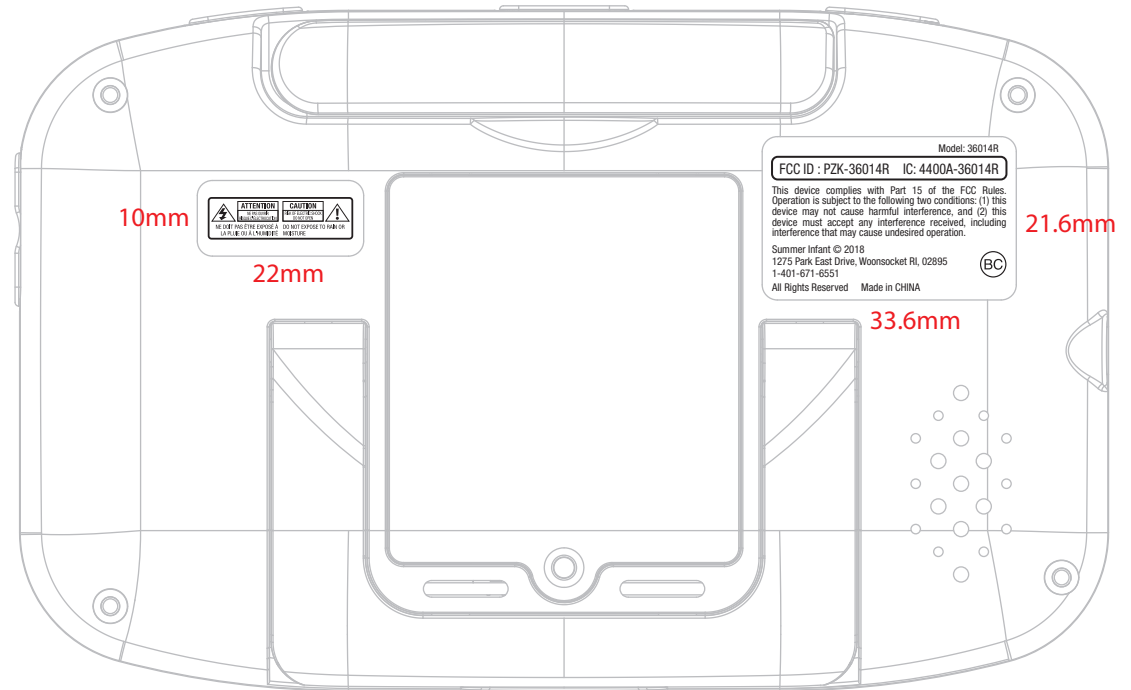

36014 ENGRAVING

DATE: 02 AUGUST 2018

VER: 01

FCC ID : PZK-36014T
IC: 4400A-36014T

Model: 36014T

Summer Infant © 2017
1275 Park East Drive,
Woonsocket RI, 02895
1-401-671-6551

All Rights Reserved Made in CHINA

FCC ID : PZK-36014R **IC: 4400A-36014R**

Model: 36014R

This device complies with Part 15 of the FCC Rules. Operation is subject to the following two conditions: (1) this device may not cause harmful interference, and (2) this device must accept any interference received, including interference that may cause undesired operation.