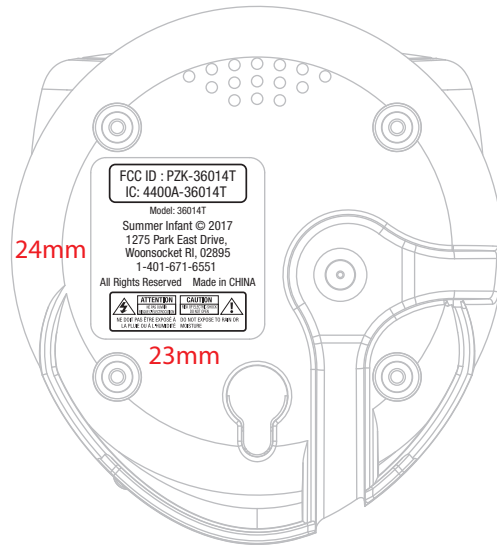

36014 ENGRAVING

DATE: 02 AUGUST 2018

VER: 01

FCC ID : PZK-36014T
IC: 4400A-36014T

Model: 36014T

Summer Infant © 2017
1275 Park East Drive,
Woonsocket RI, 02895
1-401-671-6551

All Rights Reserved Made in CHINA

FCC ID : PZK-36014R **IC: 4400A-36014R**

Model: 36014R

This device complies with Part 15 of the FCC Rules. Operation is subject to the following two conditions: (1) this device may not cause harmful interference, and (2) this device must accept any interference received, including interference that may cause undesired operation.