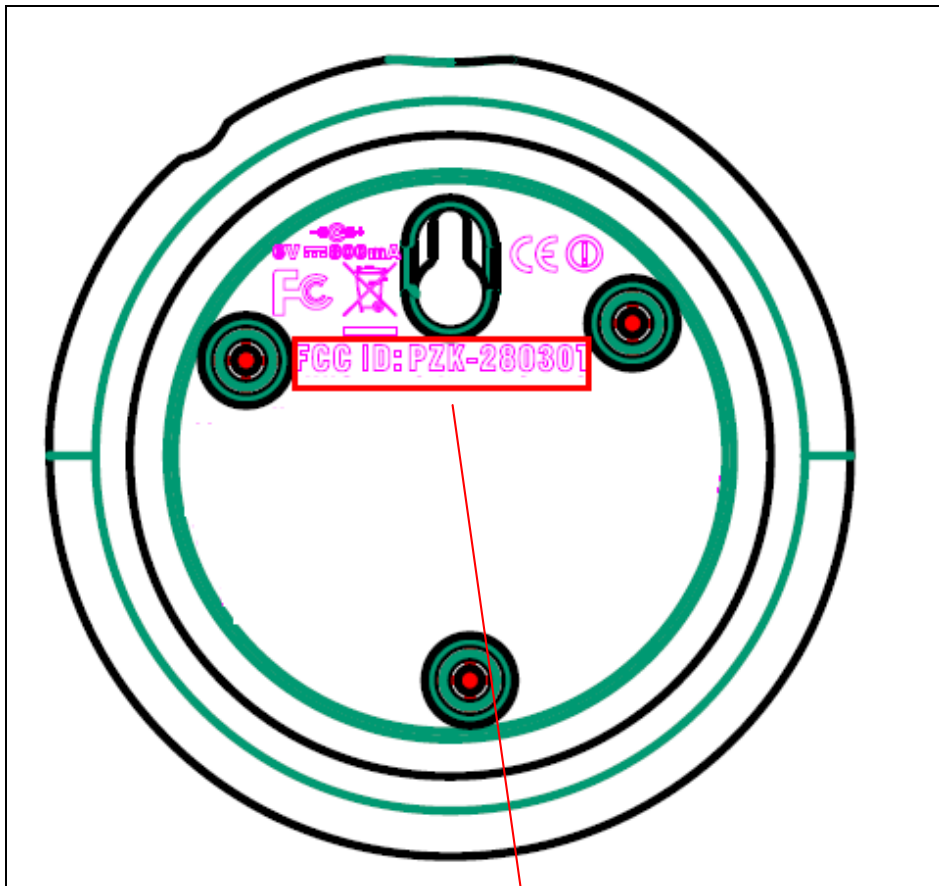

FCC LABEL LOCATION

The label will be permanently affixed at a conspicuous location on the device.

FCC ID

(Fig. 1) FCC ID: PZK-28030T