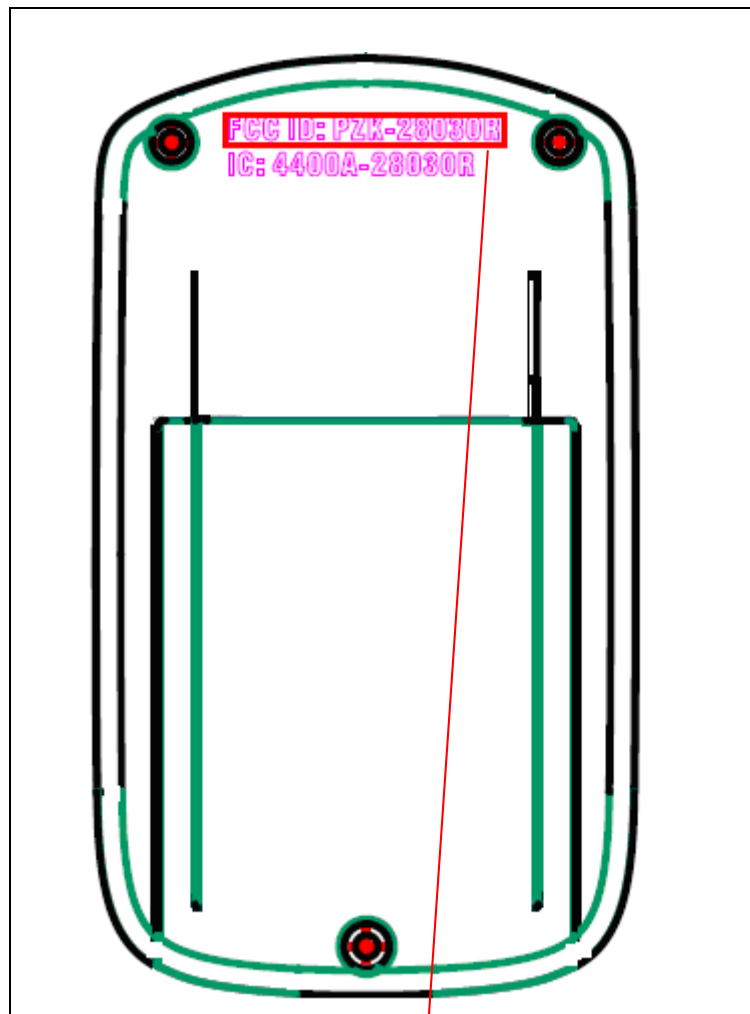

FCC LABEL LOCATION

The label will be permanently affixed at a conspicuous location on the device.

FCC ID

(Fig. 1) FCC ID: PZK-28030R