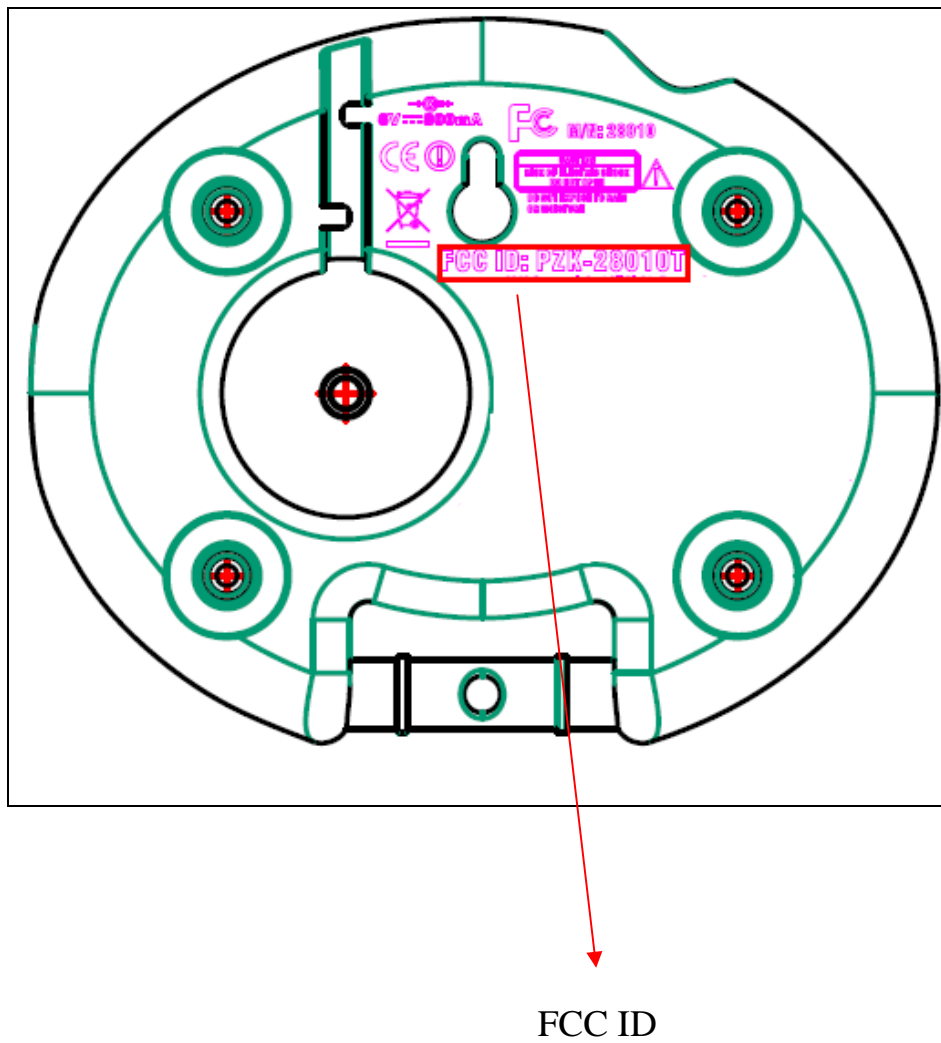

FCC LABEL LOCATION

The label will be permanently affixed at a conspicuous location on the device.

(Fig. 1) FCC ID: PZK-28010T