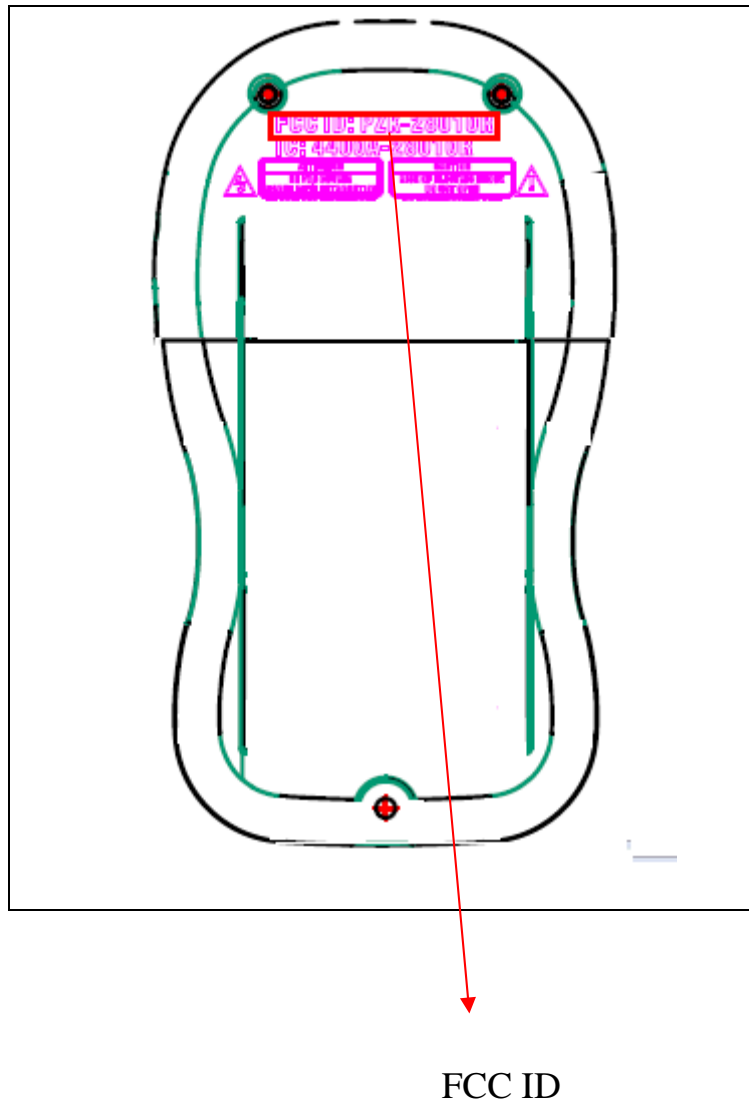

FCC LABEL LOCATION

The label will be permanently affixed at a conspicuous location on the device.

(Fig. 1) FCC ID: PZK-28010R