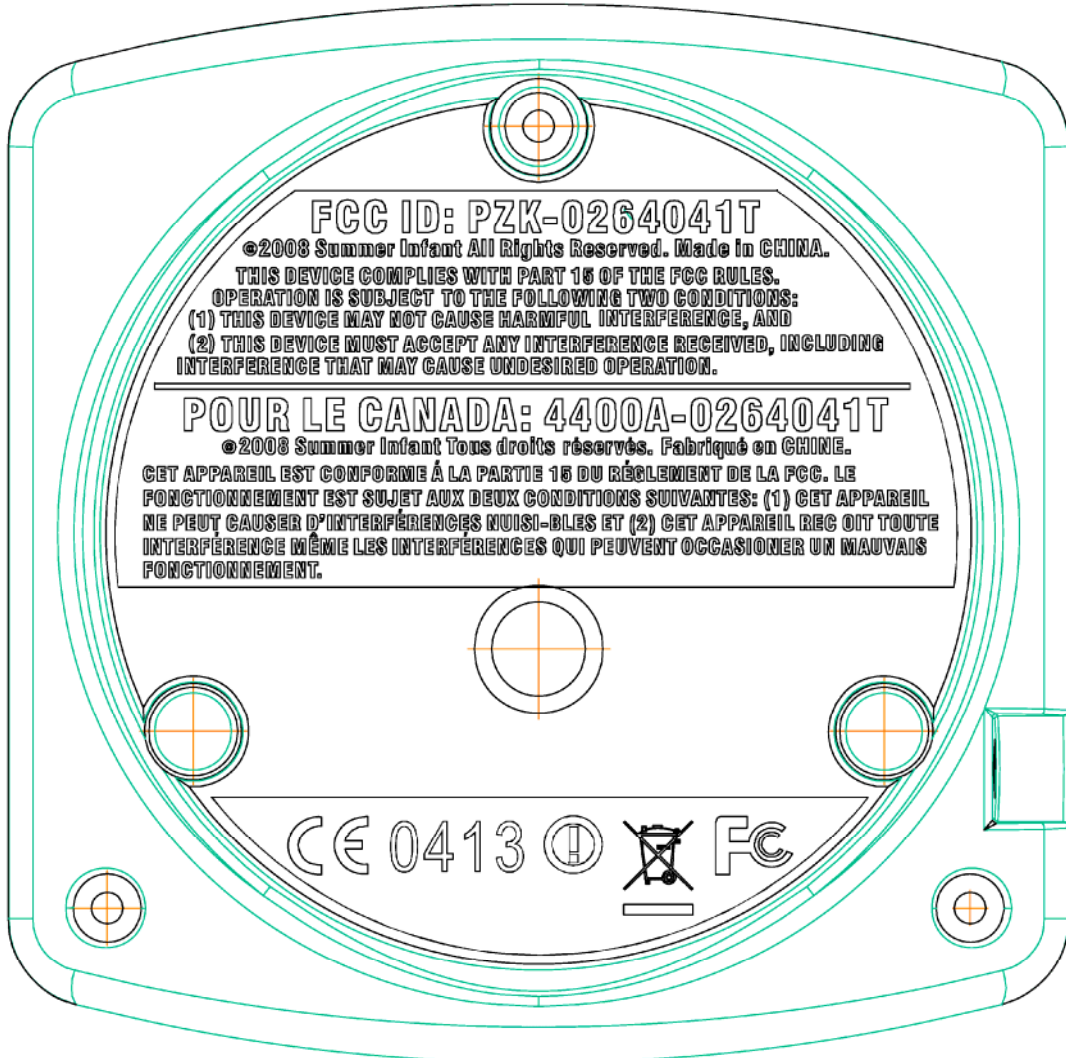

→ **FCC ID Label Location**

Size:45(W) × 40(H)/mm