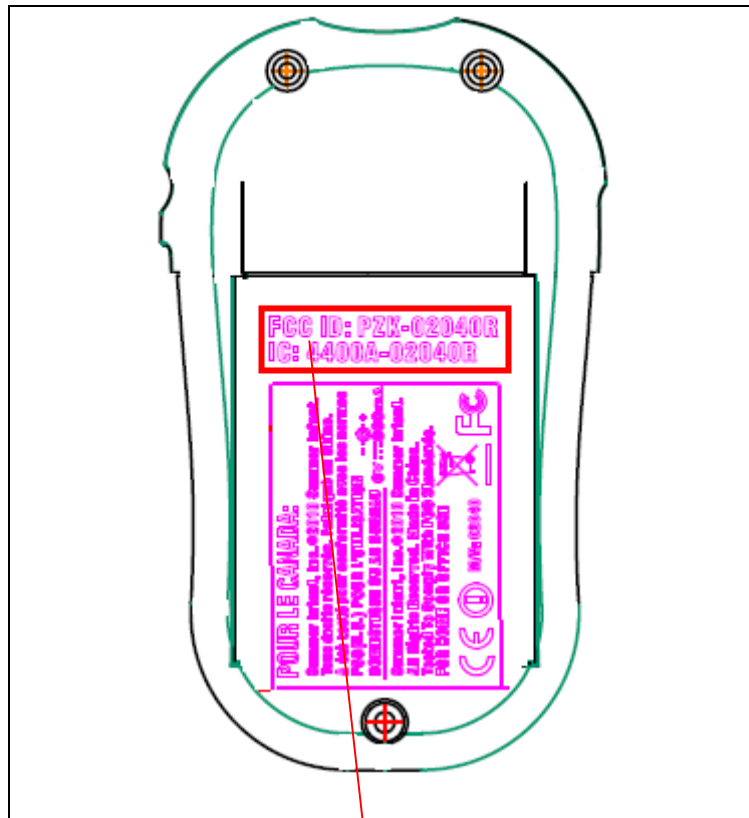

FCC LABEL LOCATION

The label will be permanently affixed at a conspicuous location on the device.

FCC ID

(Fig. 1) FCC ID: PZK-02040R