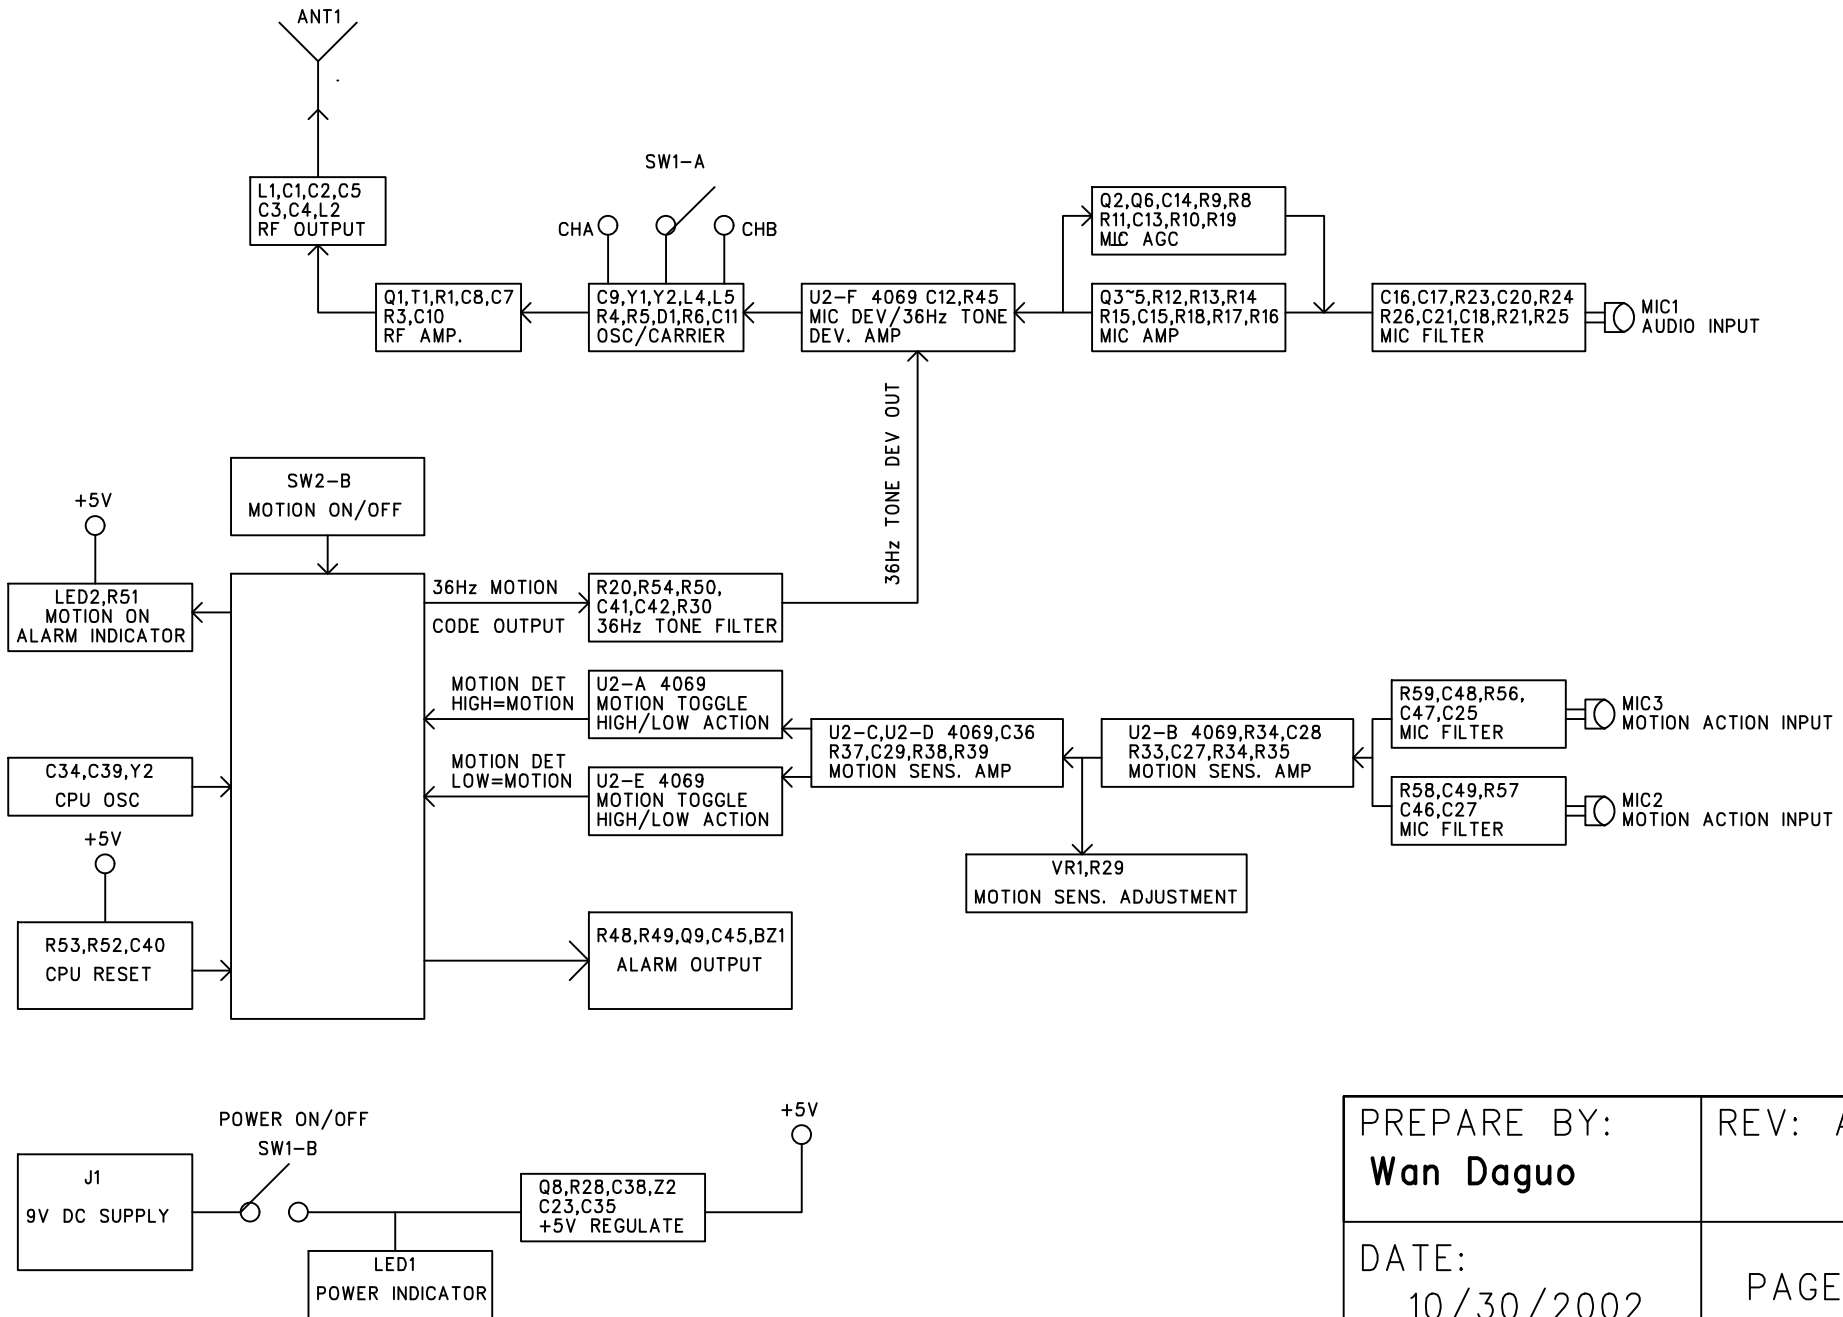

# 02020(FCC) RX UNIT BLOCK DIGRAM

PREPARE BY: <b>Wan Daguo</b>	REV: A
DATE: 10/30/2002	PAGE 1 OF 2

# 02020(FCC) TX UNIT BLOCK DIGRAM

PREPARE BY: <b>Wan Daguo</b>	REV: A
DATE: 10/30/2002	PAGE 2 OF 2