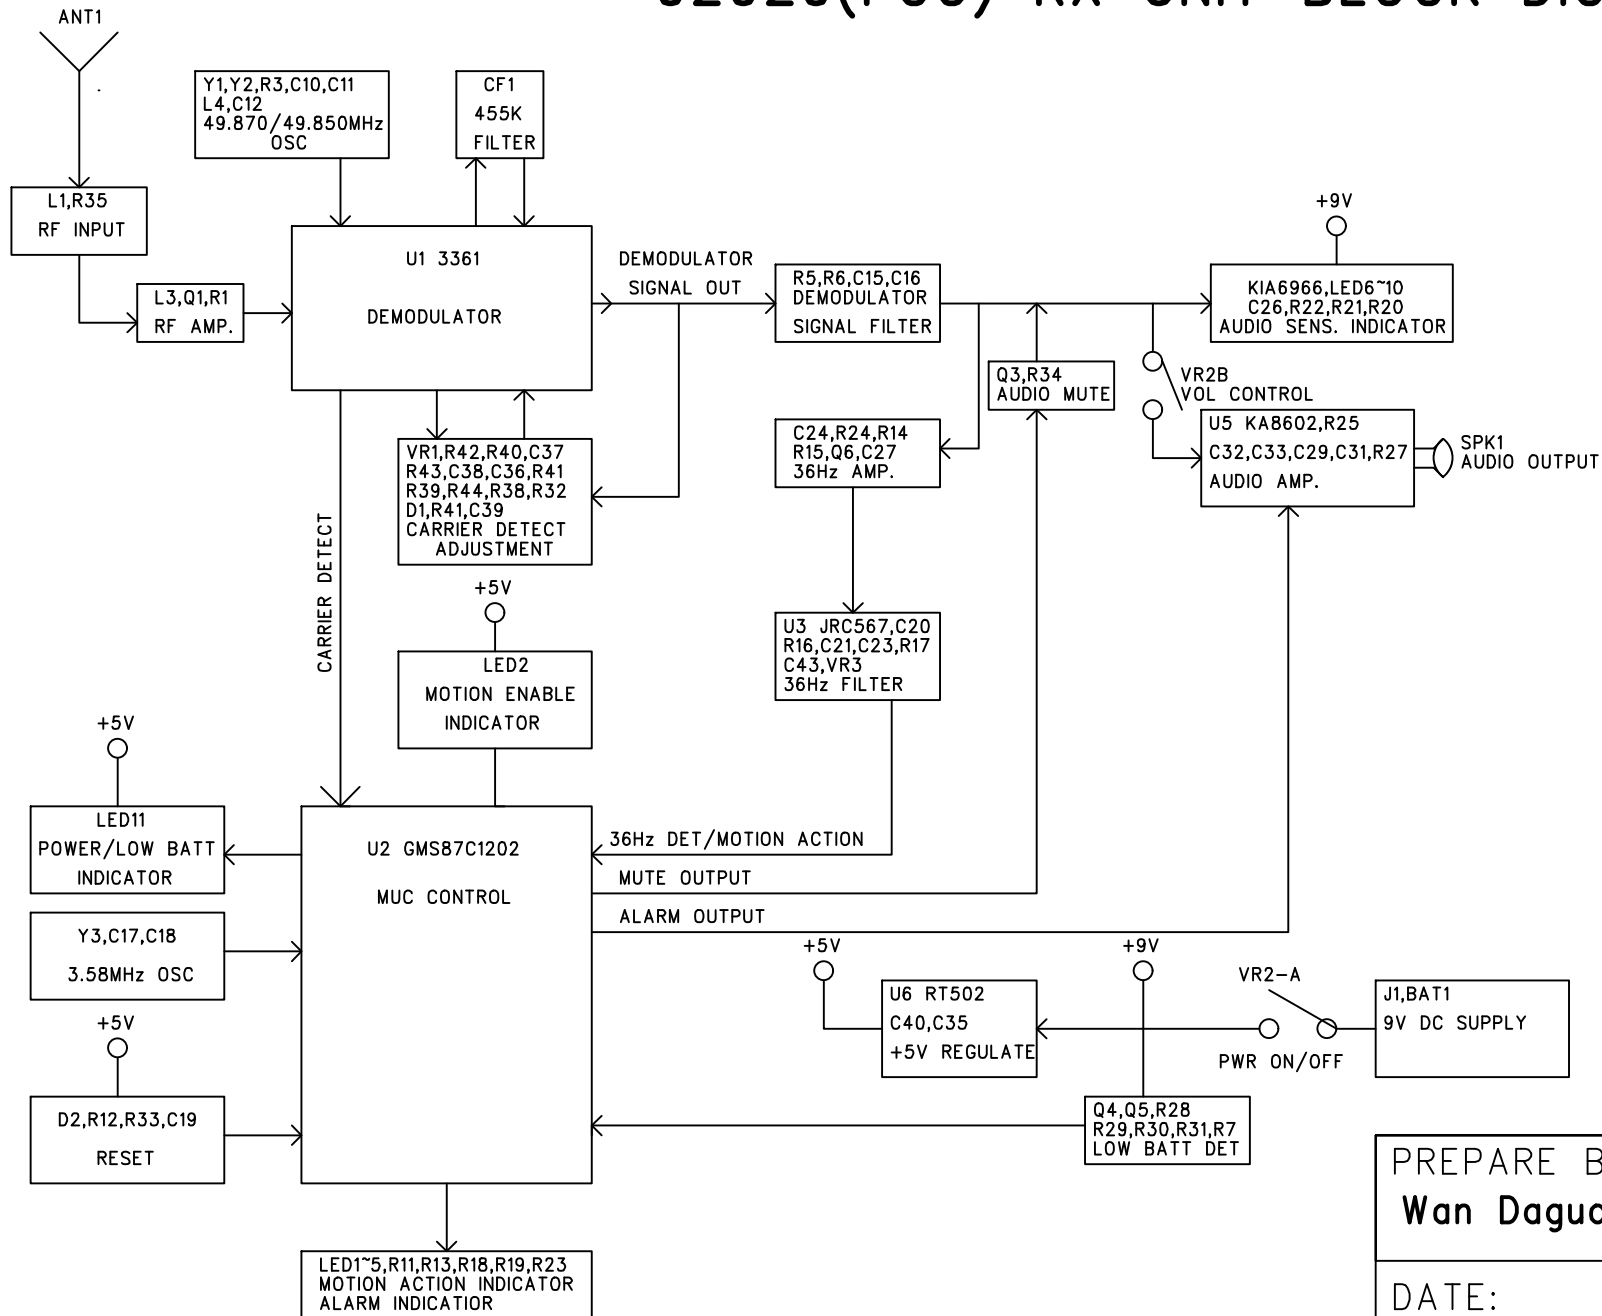

# 02020(FCC) RX UNIT BLOCK DIGRAM

PREPARE BY: <b>Wan Daguo</b>	REV: A
DATE: 10/30/2002	PAGE 1 OF 2

# 02020(FCC) TX UNIT BLOCK DIGRAM

PREPARE BY: <b>Wan Daguo</b>	REV: A
DATE: 10/30/2002	PAGE 2 OF 2